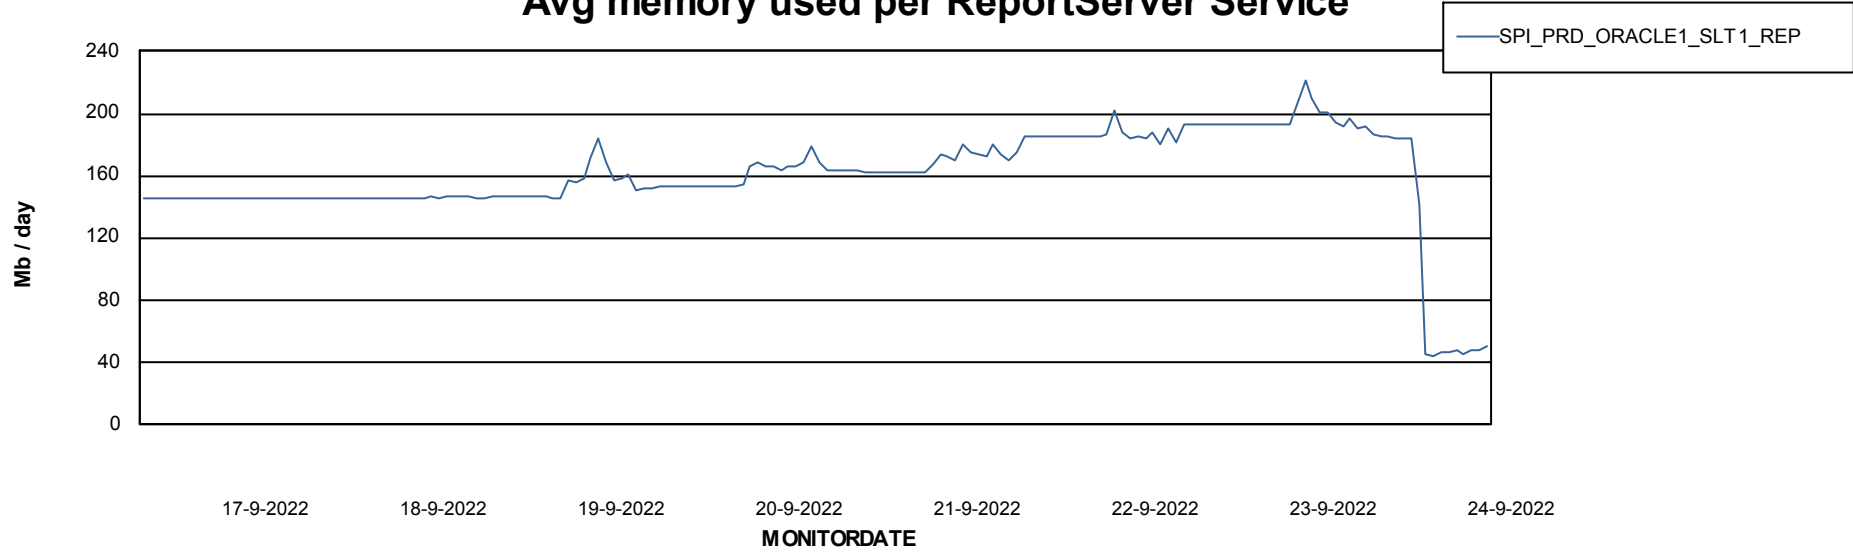

ABSSolute Application ReportServer Services

Avg memory used per ReportServer Service