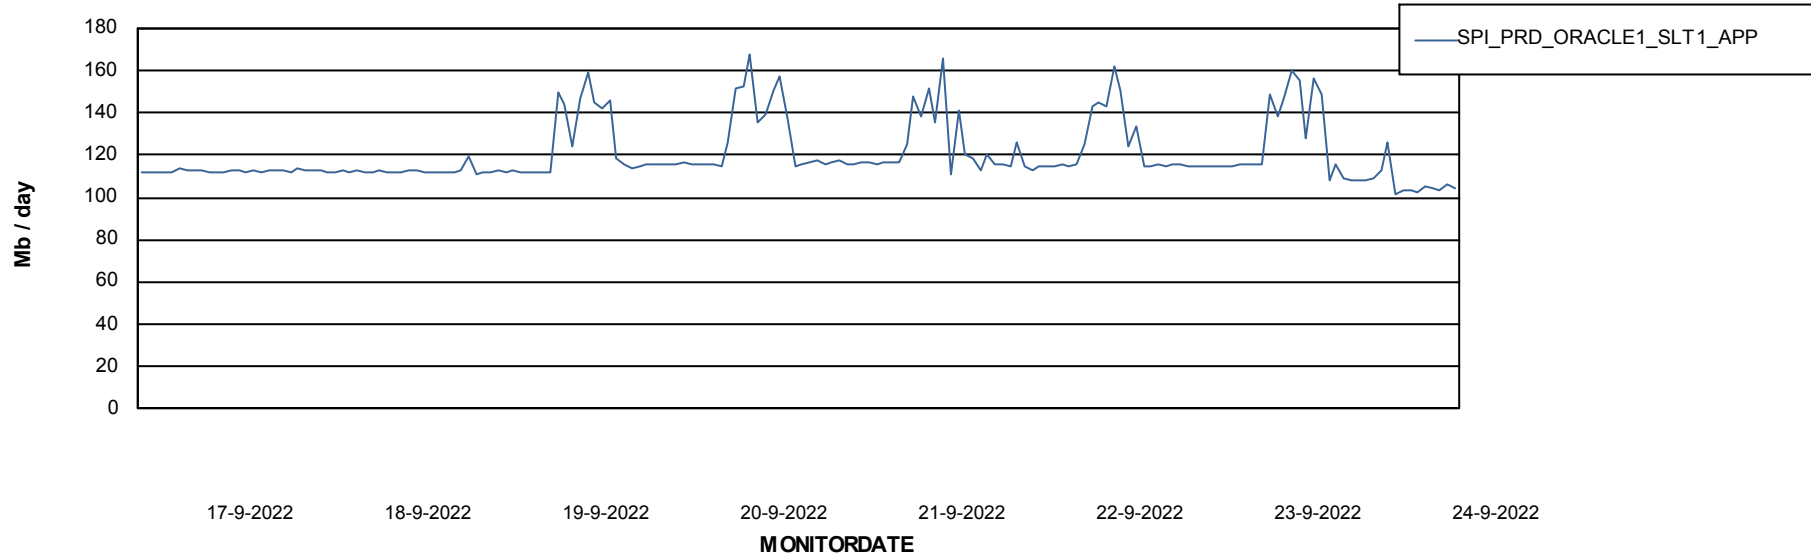

ABSSolute Application Server Services

Avg memory used per ABS Server Service