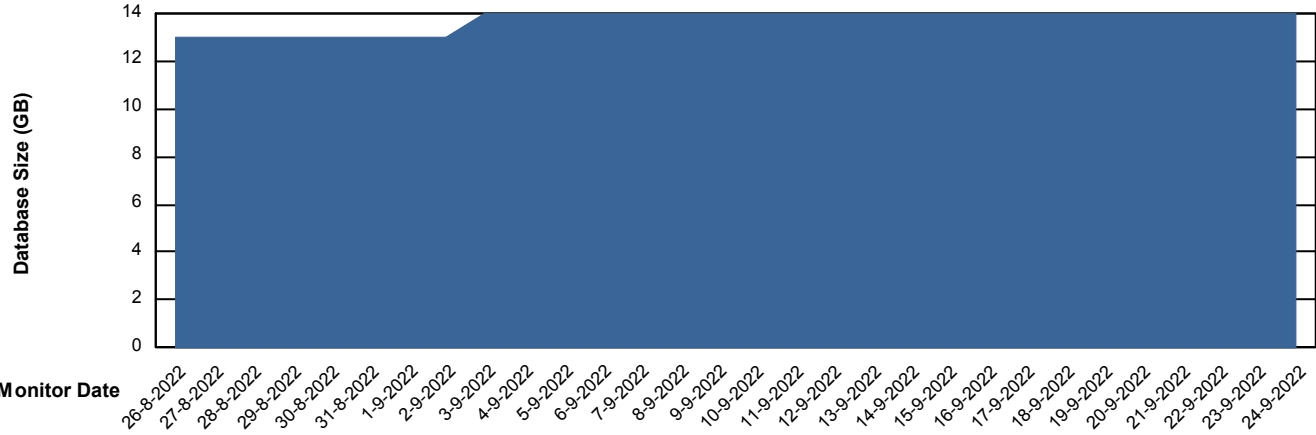

DATABASE SIZE SPIDB_Production

Database growth over last month

Database Tablespace SPIDB_Production

Date	Tablespace Name	Filesize (Gb)	Usedsize (Gb)	Percentage free
24-9-2022	ABSDATA	5	2	50
	INDX	8	4	48
23-9-2022	ABSDATA	5	2	50
	INDX	8	4	48
22-9-2022	ABSDATA	5	2	50
	INDX	8	4	48
21-9-2022	ABSDATA	5	2	50
	INDX	8	4	48
20-9-2022	ABSDATA	5	2	50
	INDX	8	4	48
19-9-2022	ABSDATA	5	2	50
	INDX	8	4	48
18-9-2022	ABSDATA	5	2	50
	INDX	8	4	48