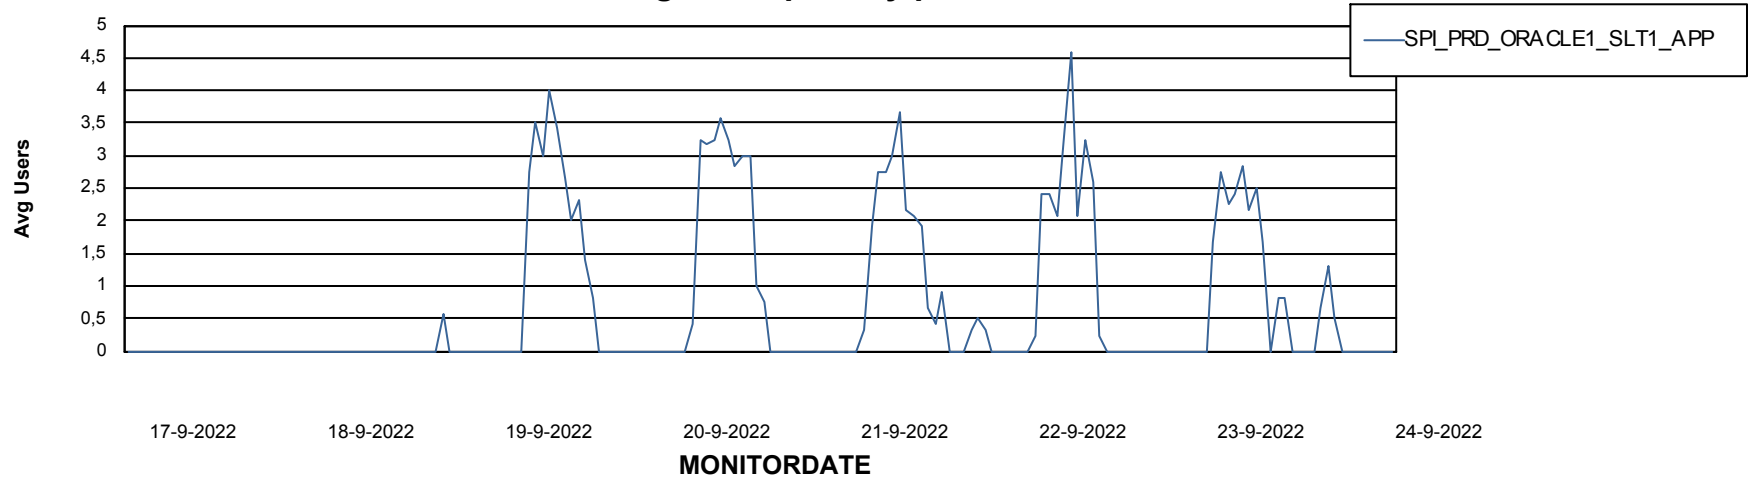

Avg users per day per ABS server