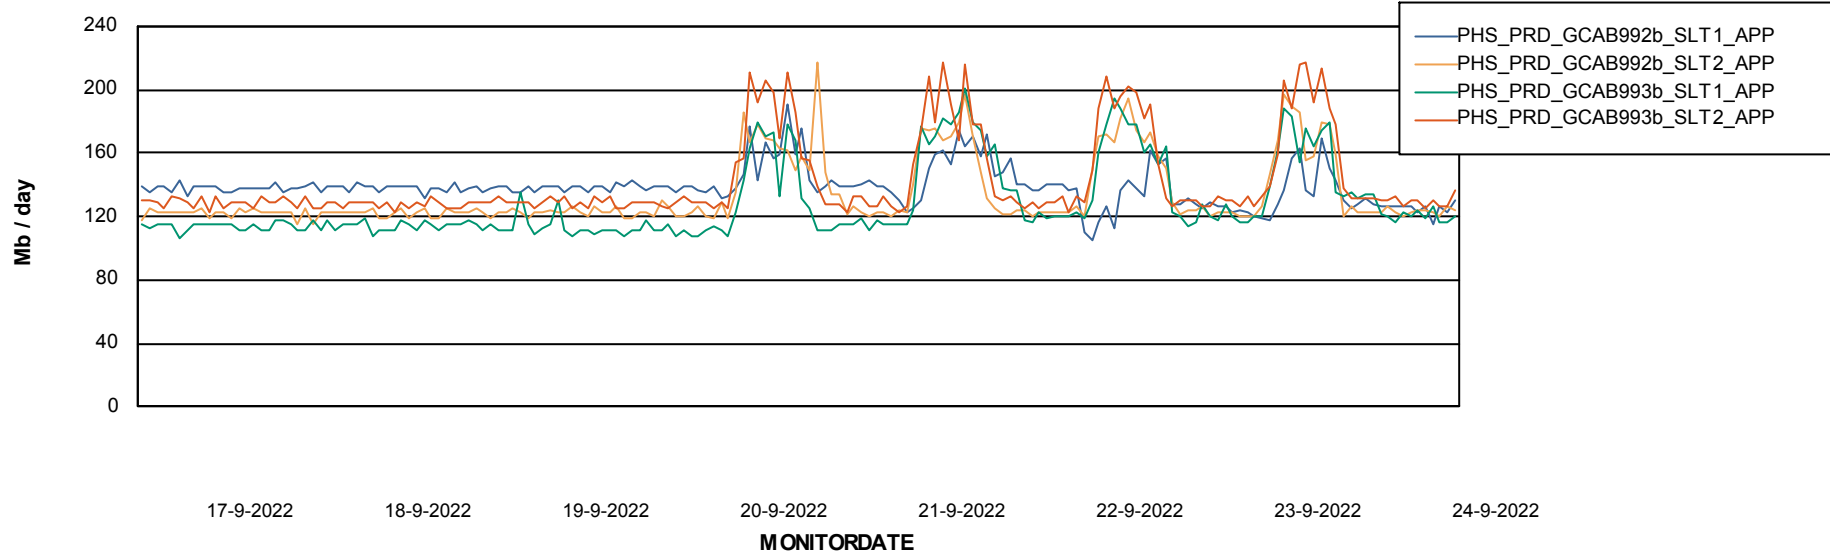

ABSSolute Application Server Services

Avg memory used per ABS Server Service