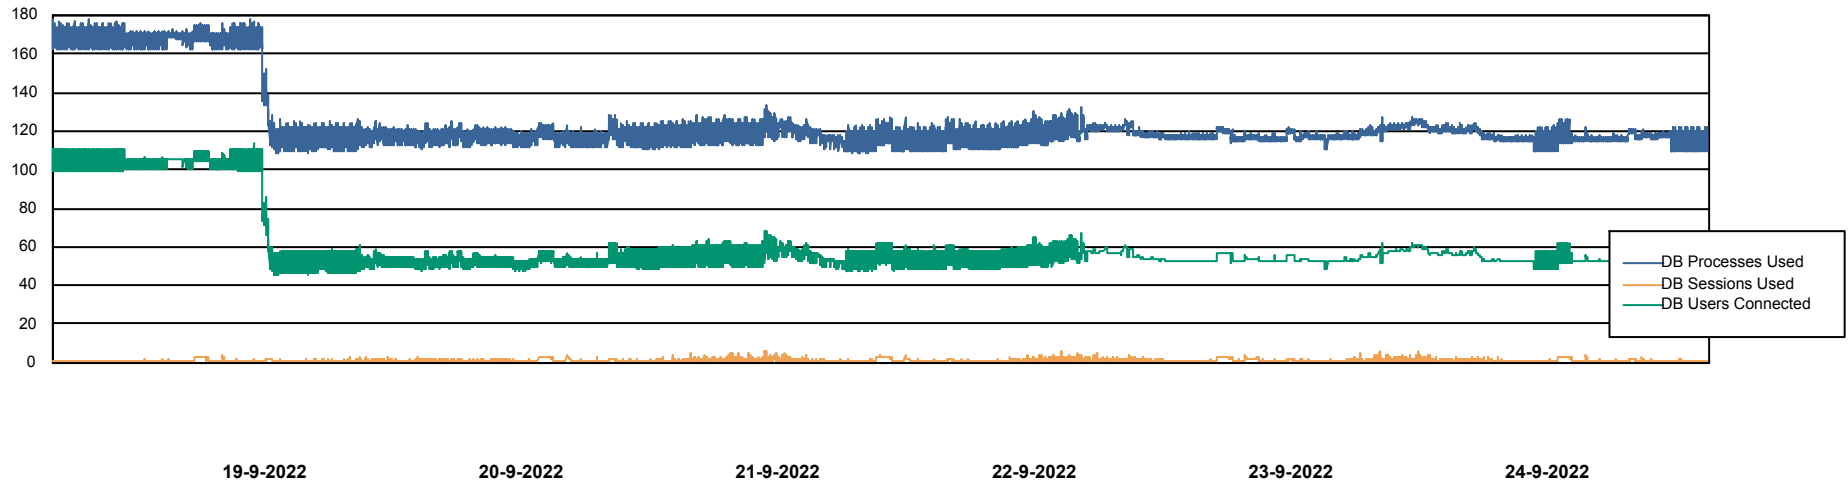

Database Performance PHSDB_Production

DB Processes Max 1,000