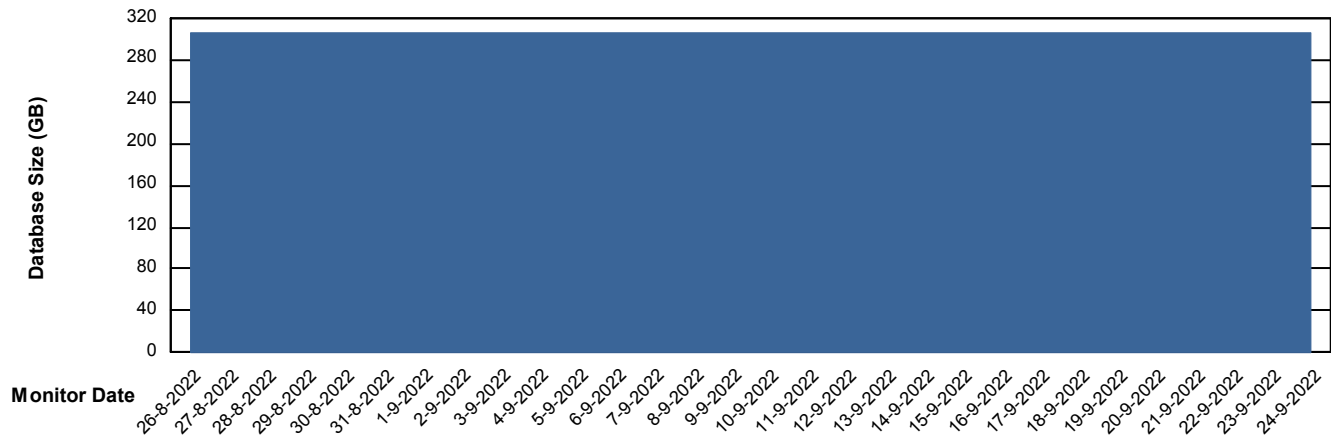

DATABASE SIZE PHSDB_Test

Database growth over last month