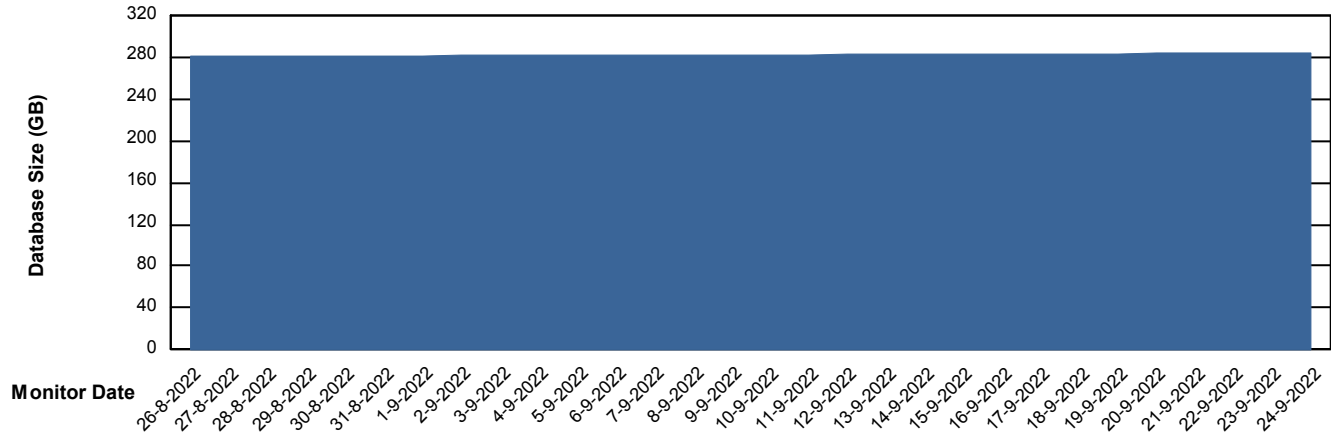

DATABASE SIZE PHSDB_Production

Database growth over last month