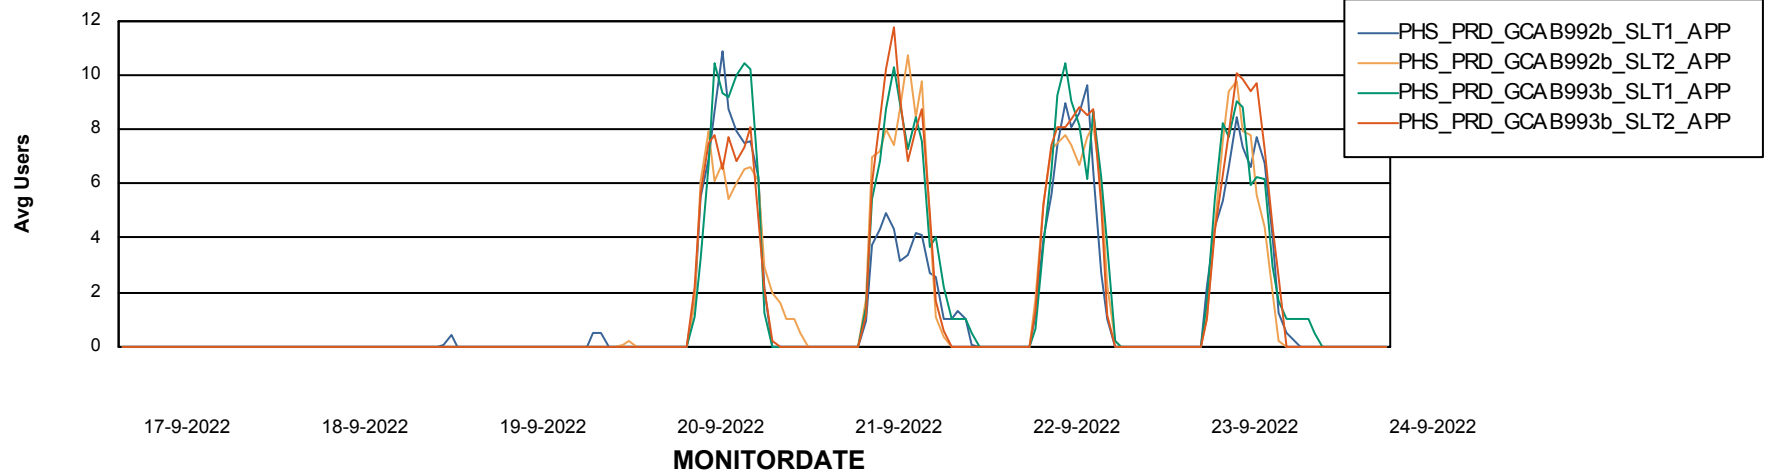

Weekly SLA Customer Report

Customer PHS_Production
Database ID 47

ABSSolute Application Server Services

Avg memory used per ABS Server Service

Avg users per day per ABS server

Weekly SLA Customer Report

Customer PHS_Production
Database ID 47