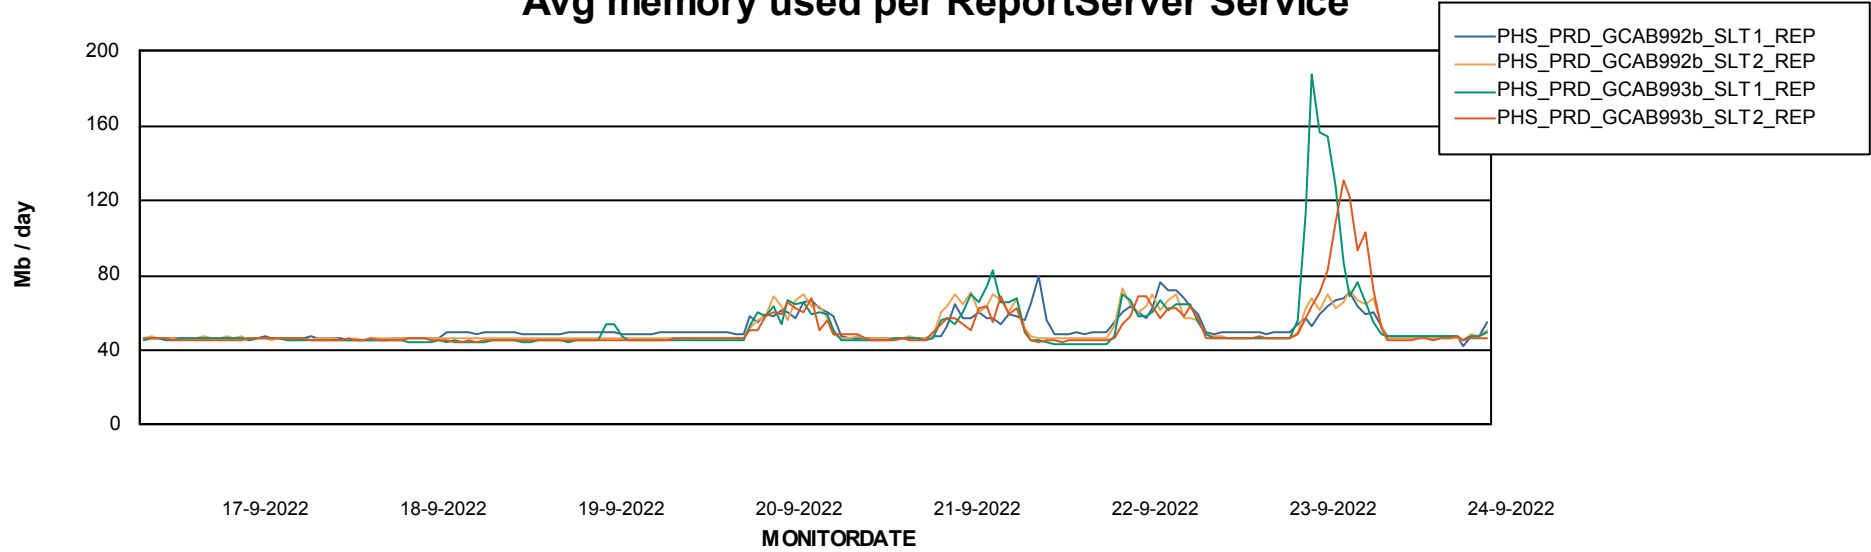

ABSSolute Application ReportServer Services

Avg memory used per ReportServer Service