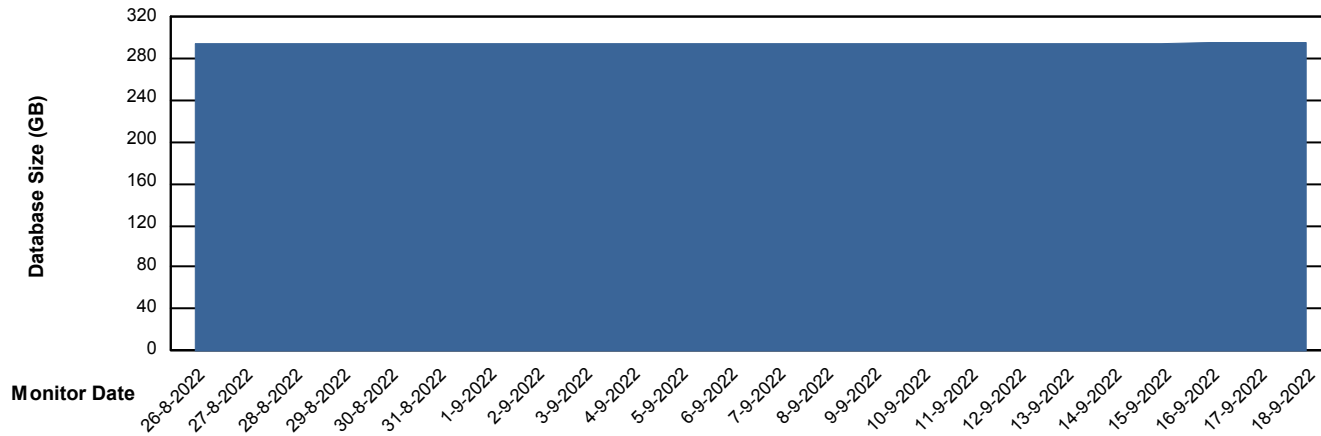

DATABASE SIZE PCODB_Production

Database growth over last month