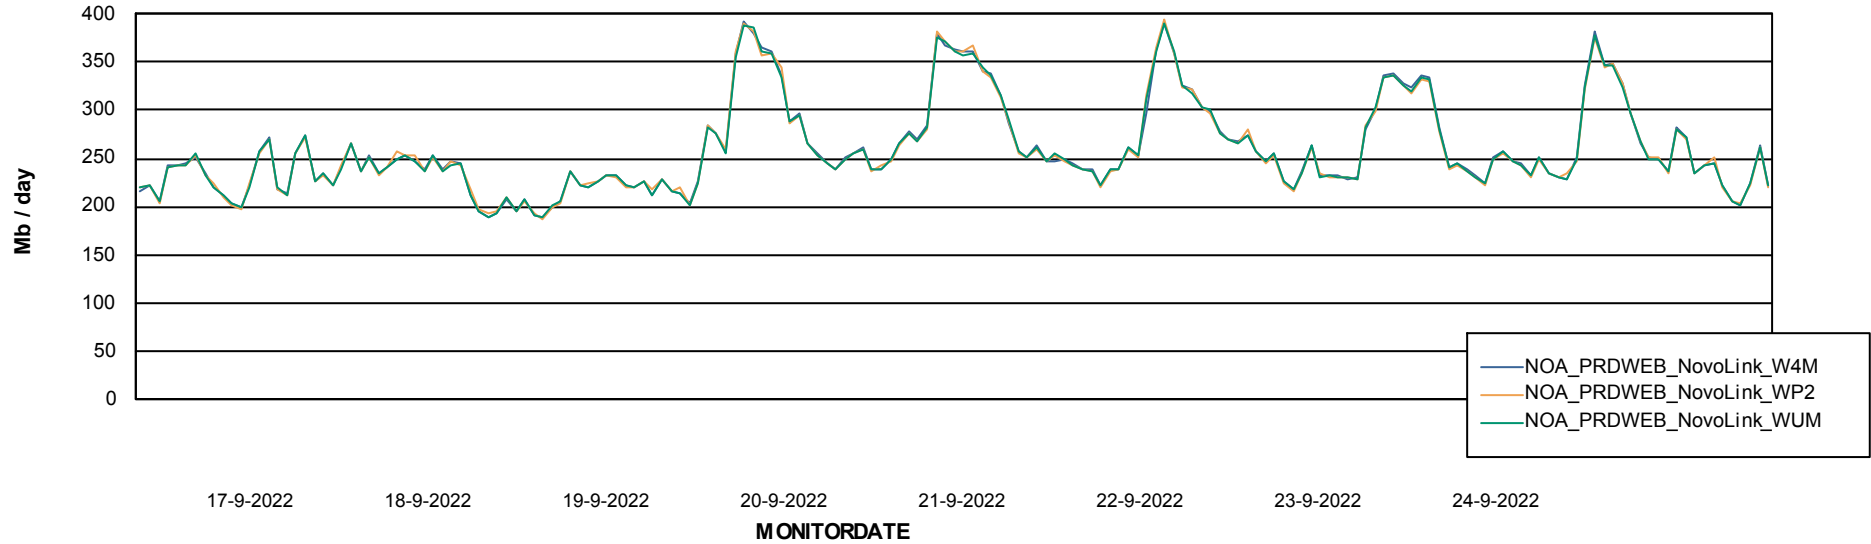

ABSSolute Application ReportServer Services

Avg memory used per ReportServer Service

Weekly SLA Customer Report

Customer NOA_Production
Database ID 116

ABSSolute Web Component Services

Avg memory used per ABS Web component