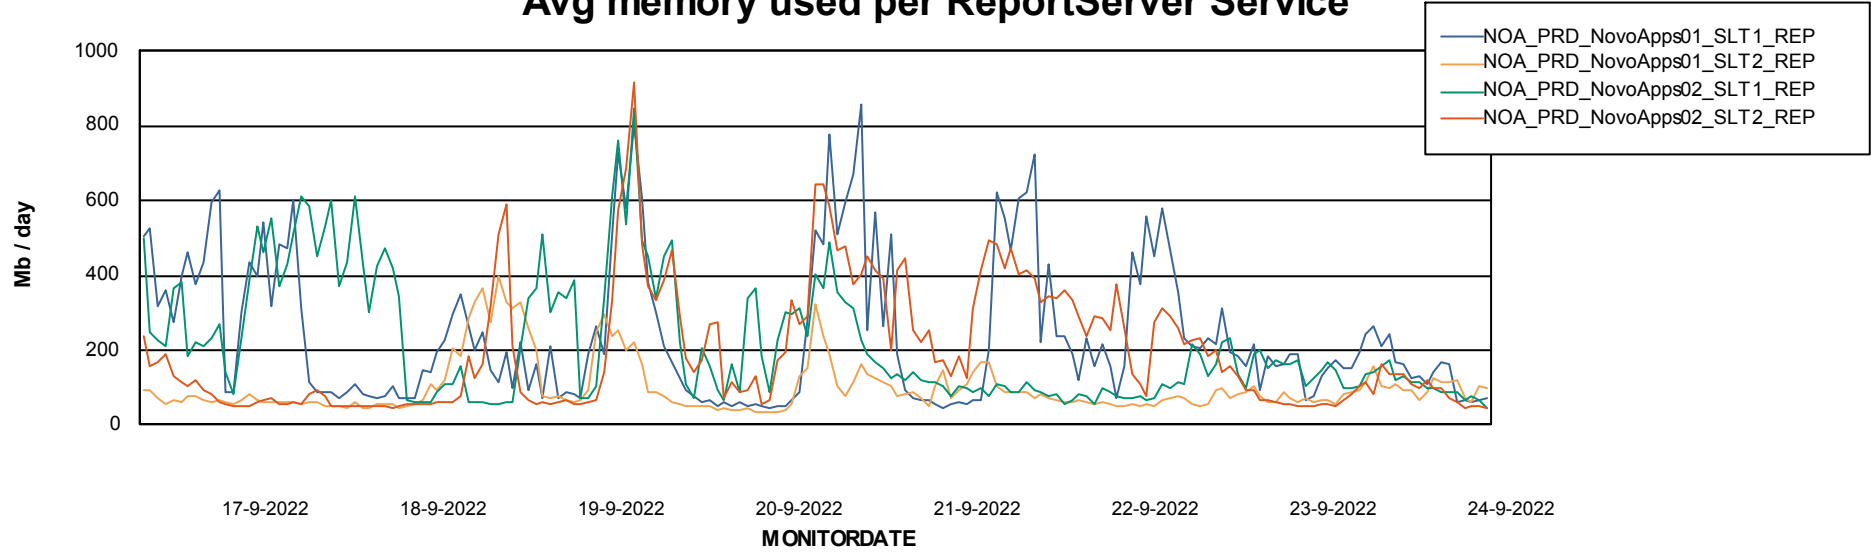

ABSSolute Application ReportServer Services

Avg memory used per ReportServer Service