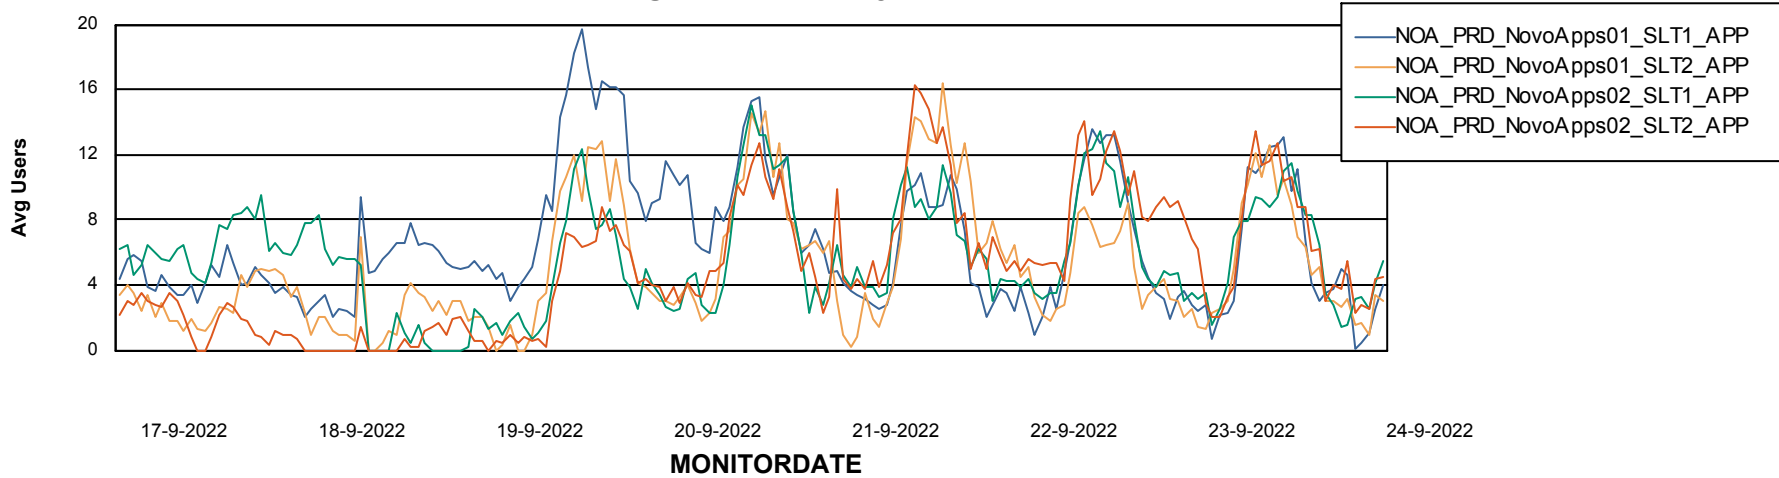

Weekly SLA Customer Report

Customer NOA_Production
Database ID 116

ABSSolute Application Server Services

Avg memory used per ABS Server Service

Avg users per day per ABS server

Weekly SLA Customer Report

Customer NOA_Production
Database ID 116