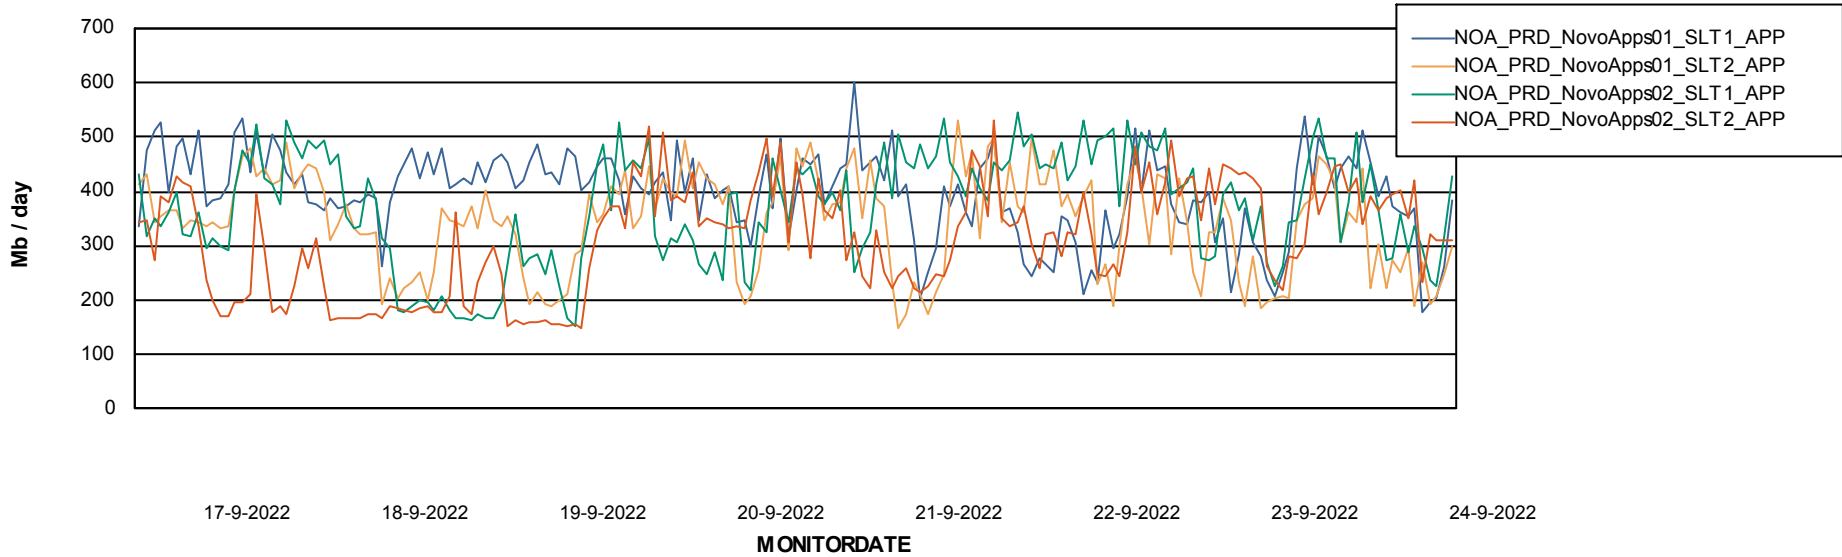

DB Processes Max 300

Weekly SLA Customer Report

Customer NOA_Production
 Database ID 116

DATABASE SIZE NOA_PRD_NovoABS01_DB

Database growth over last month

Database Tablespace NOA_PRD_NovoABS01_DB

| Date | Tablespace Name | Filesize (Gb) | Usedsize (Gb) | Percentage free |
|-----------|-----------------|---------------|---------------|-----------------|
| 24-9-2022 | ABSDATA | 158 | 116 | 26 |
| | INDX | 198 | 165 | 17 |
| 23-9-2022 | ABSDATA | 158 | 117 | 26 |
| | INDX | 198 | 165 | 17 |
| 22-9-2022 | ABSDATA | 158 | 116 | 26 |
| | INDX | 198 | 165 | 17 |
| 21-9-2022 | ABSDATA | 158 | 116 | 26 |
| | INDX | 196 | 165 | 16 |
| 20-9-2022 | ABSDATA | 158 | 116 | 27 |
| | INDX | 196 | 164 | 16 |
| 19-9-2022 | ABSDATA | 158 | 116 | 27 |
| | INDX | 196 | 164 | 16 |
| 18-9-2022 | ABSDATA | 158 | 116 | 27 |
| | INDX | 196 | 164 | 16 |

Weekly SLA Customer Report

Customer NOA_Production
Database ID 116

ABSSolute Application Server Services

Avg memory used per ABS Server Service

Avg users per day per ABS server

Weekly SLA Customer Report

Customer NOA_Production
Database ID 116