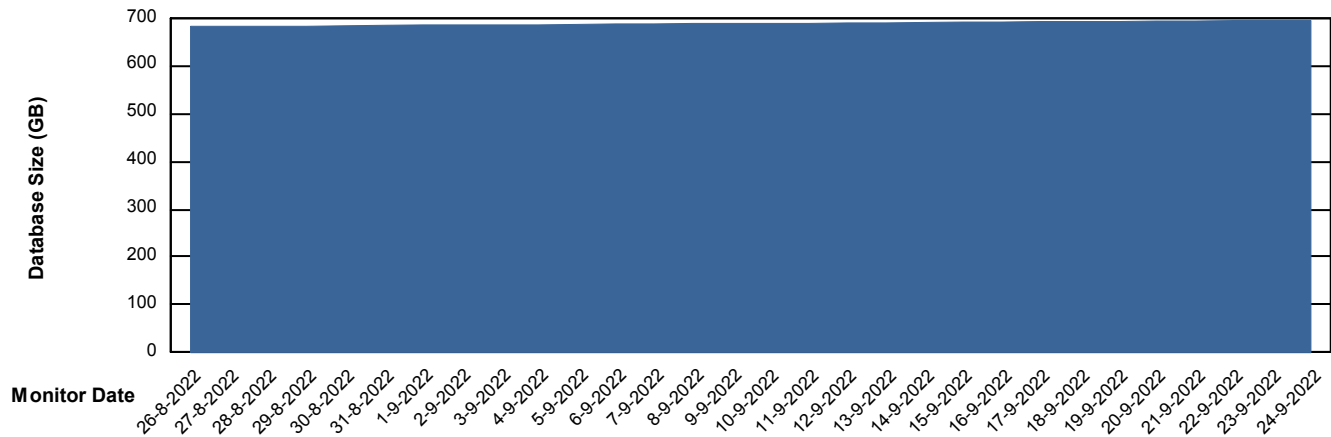

Customer LTS(CleanLease)_Production
Database ID 126

DATABASE SIZE LTS_PROD_CLSABSBI01_BI

Database growth over last month

DATABASE SIZE LTS_PROD_CLSABSDB01_PRDB

Database growth over last month

Weekly SLA Customer Report