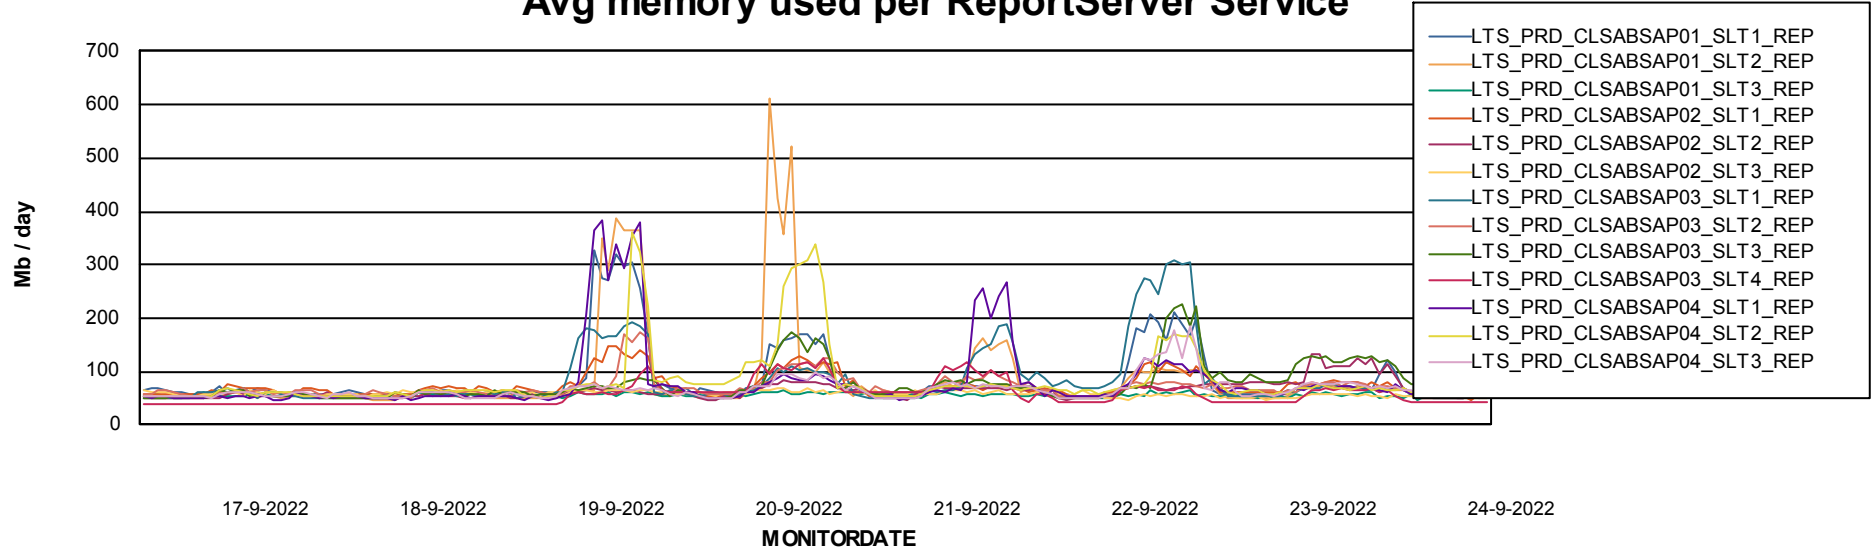

ABSSolute Application ReportServer Services

Avg memory used per ReportServer Service