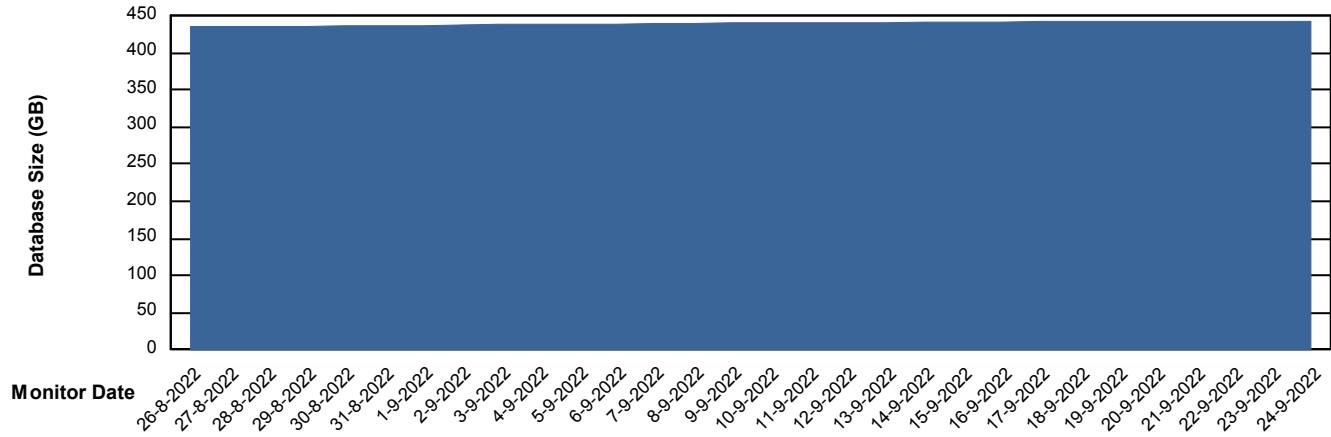

DATABASE SIZE LTS_PROD_CLSABSBI01_BI

Database growth over last month