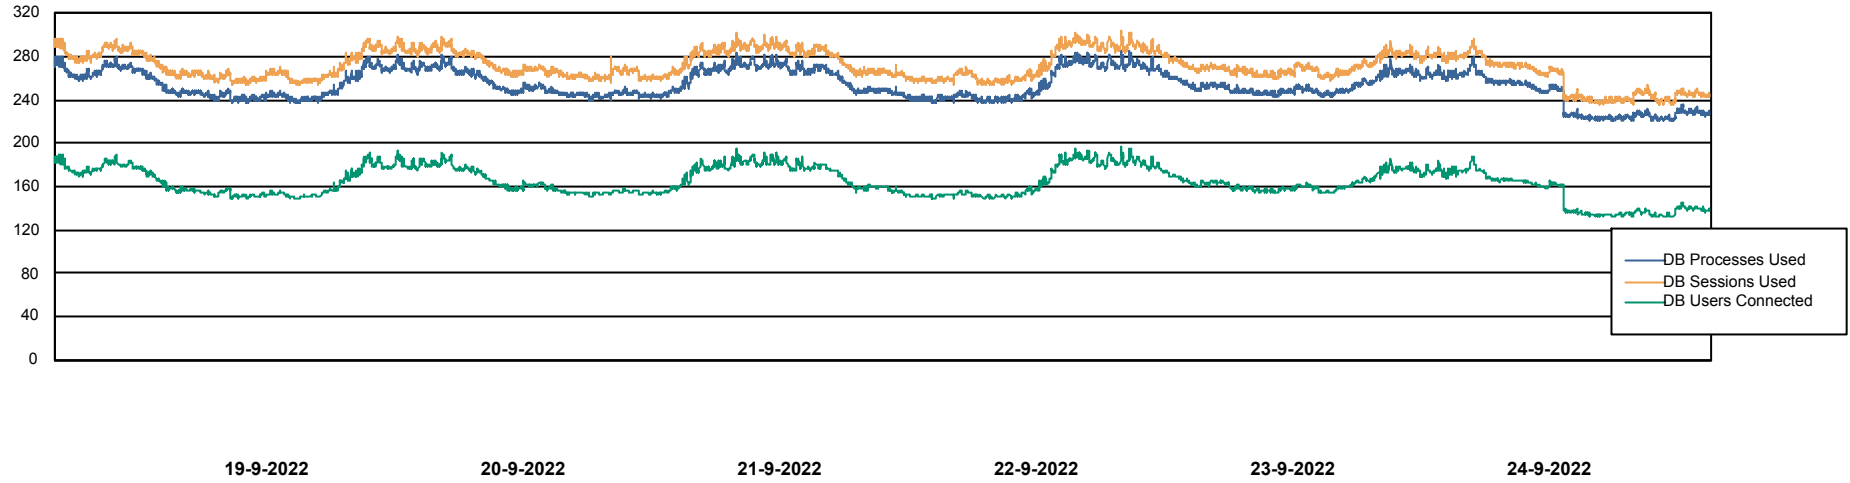

Weekly SLA Customer Report

Customer LTS(CleanLease)_Production
Database ID 126

Database Performance LTS_PROD_CLSABSBI01_BI

Weekly SLA Customer Report

Customer LTS(CleanLease)_Production
Database ID 126

Database Performance LTS_PROD_CLSABSD01_PRDB