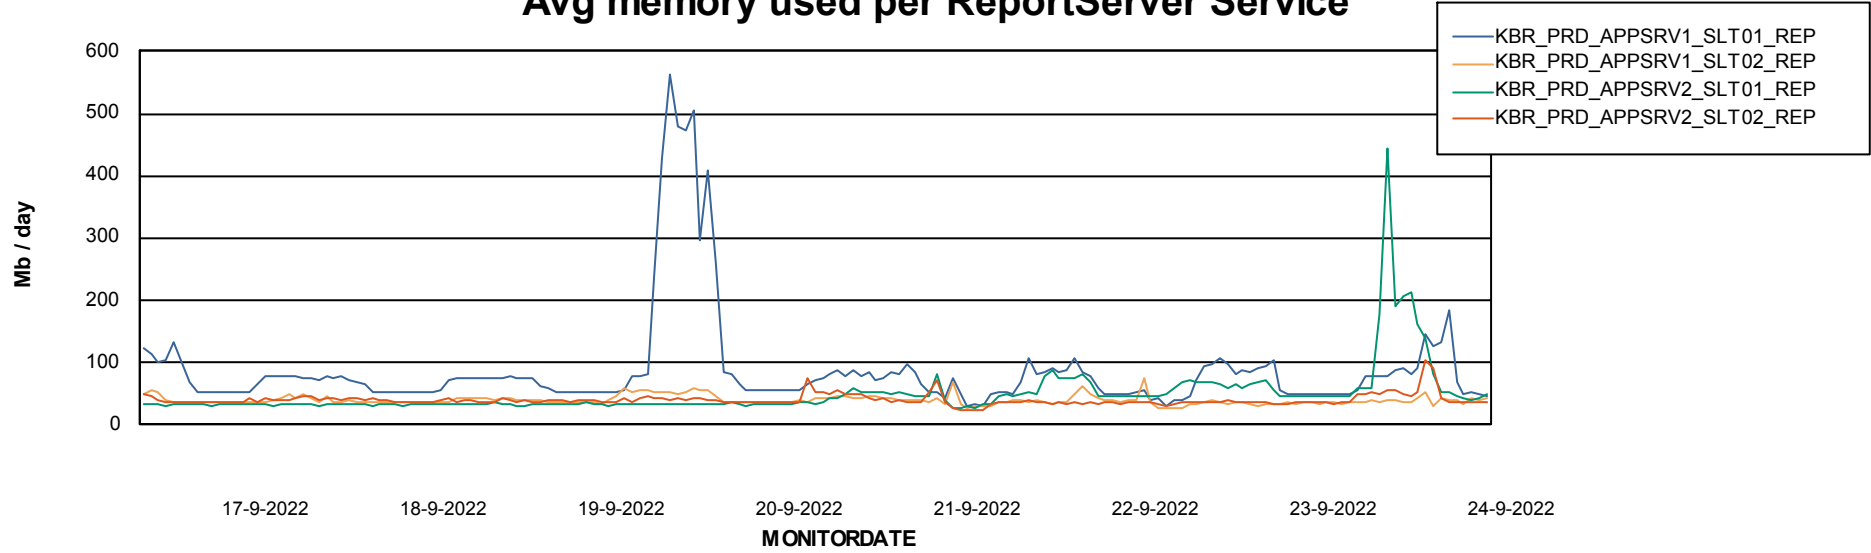

ABSSolute Application Server Services

Avg memory used per ReportServer Service