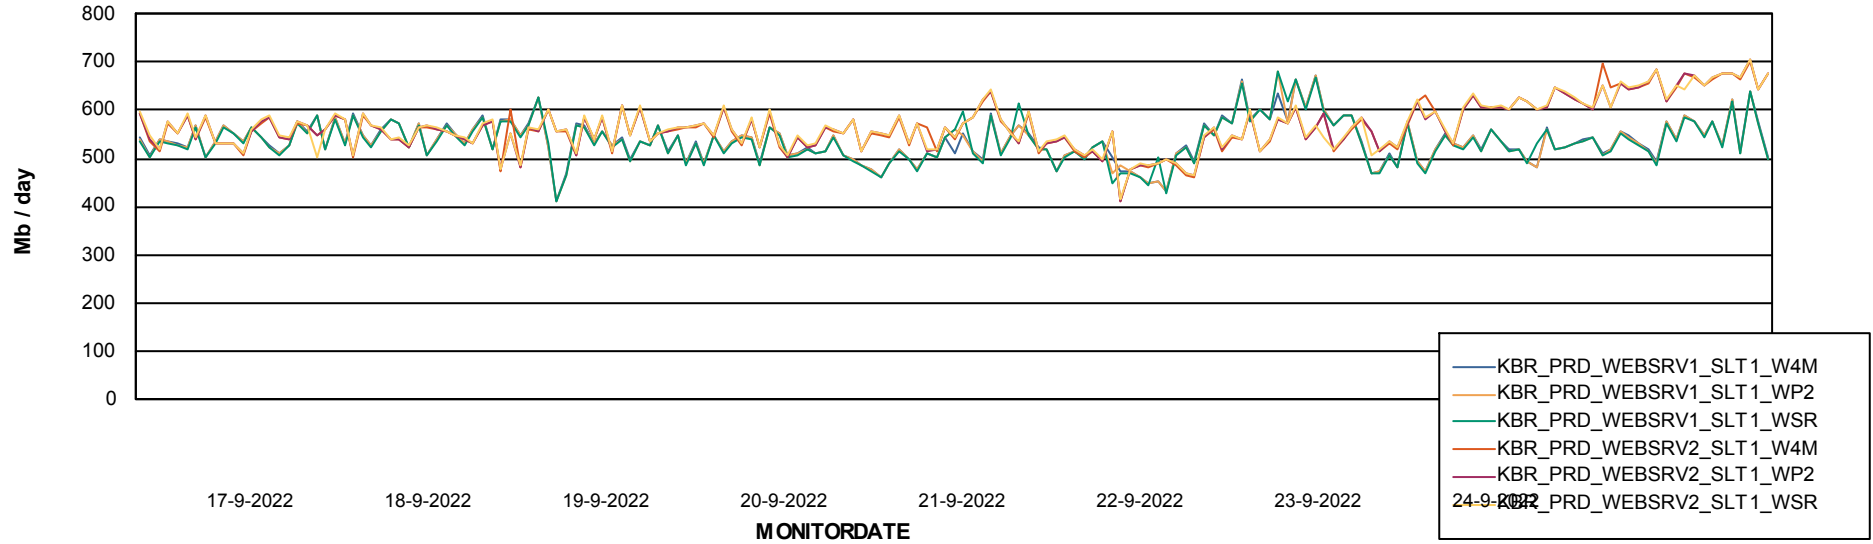

ABSSolute Web Component Services

Avg memory used per ABS Web component