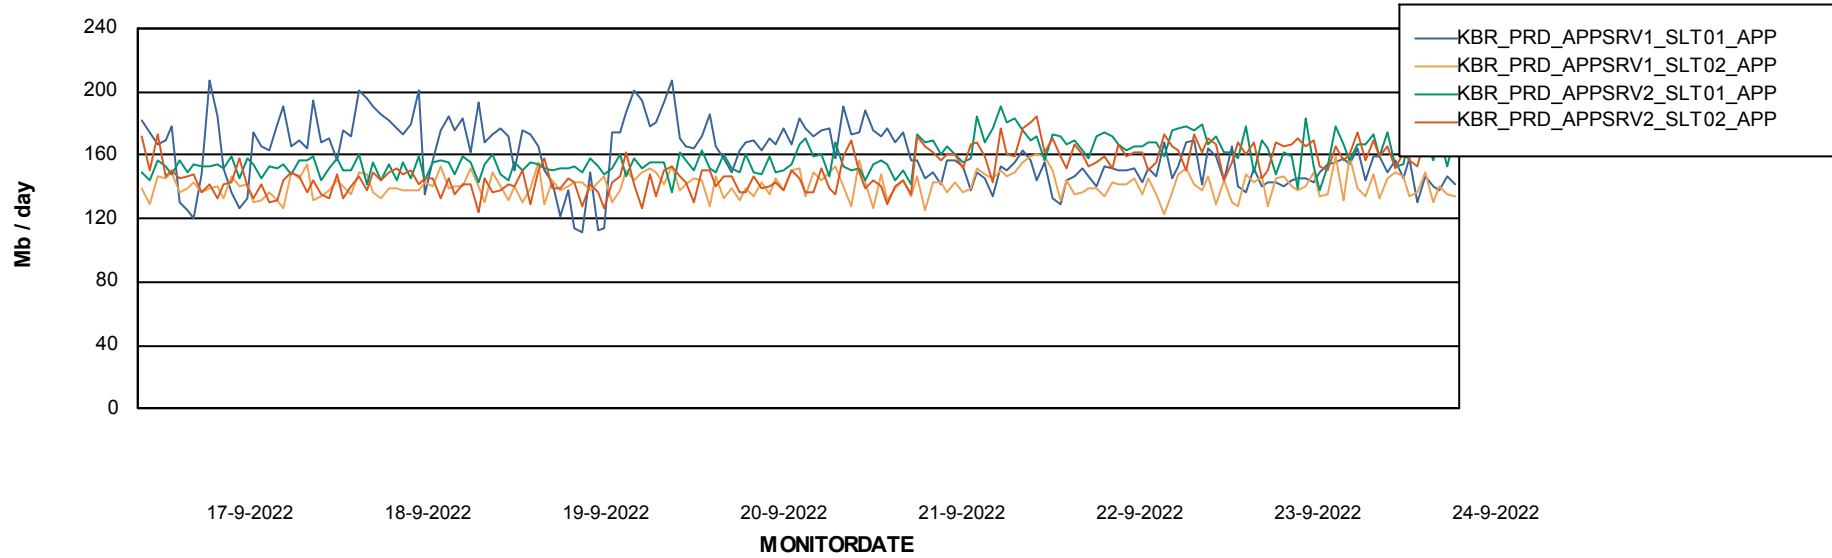

ABSSolute Application Server Services

Avg memory used per ABS Server Service