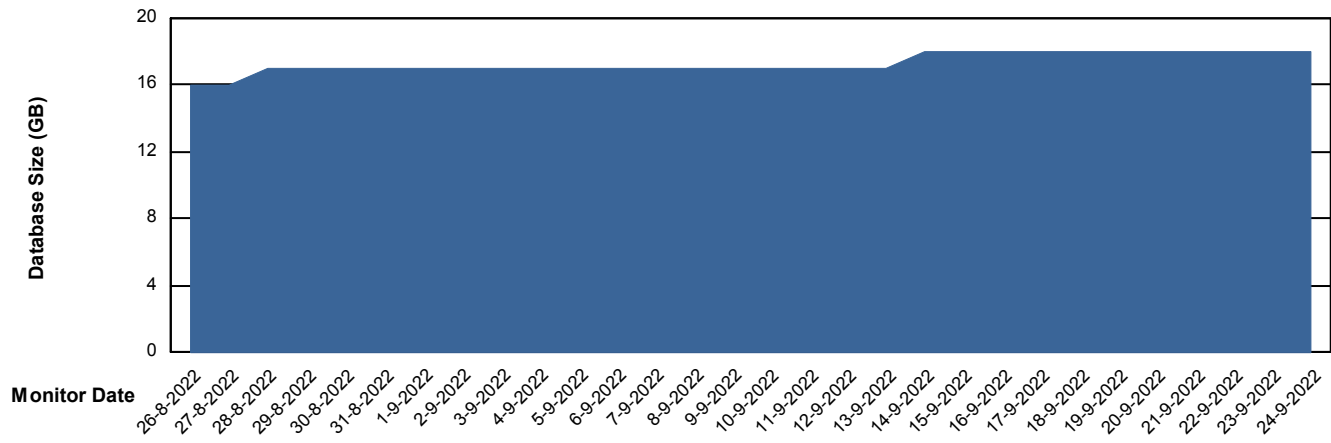

DATABASE SIZE KBR_PRD_DB-SRV1_DB

Database growth over last month