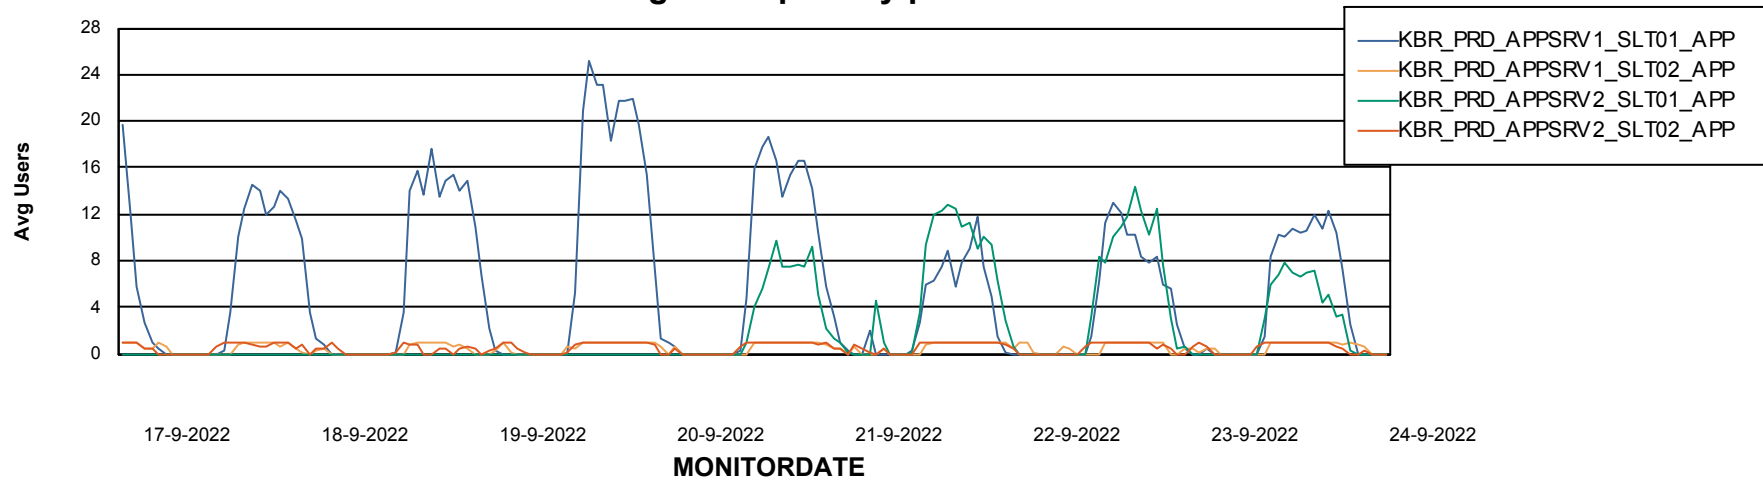

Avg users per day per ABS server