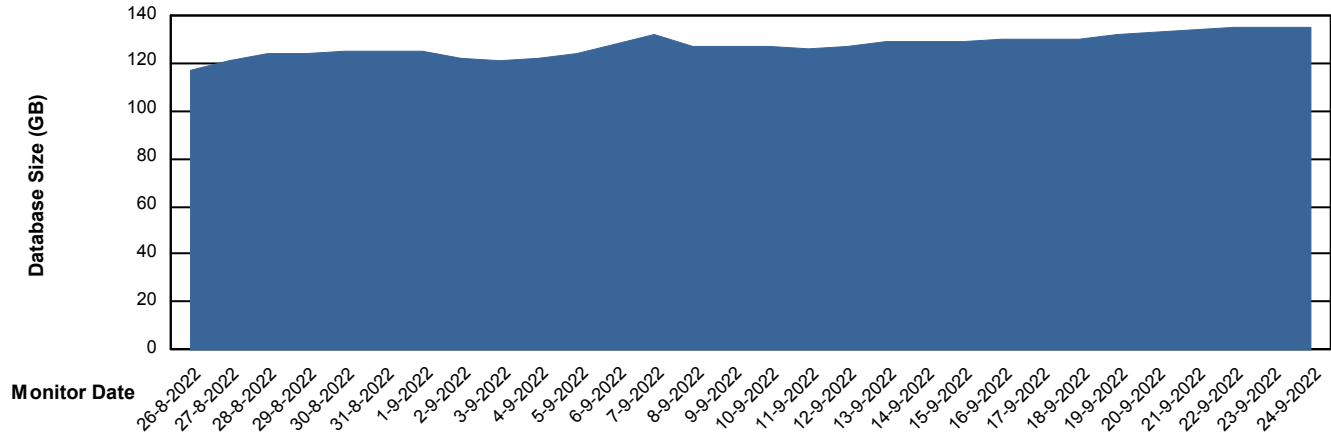

DATABASE SIZE JSG_PRD_SAREK_DB

Database growth over last month