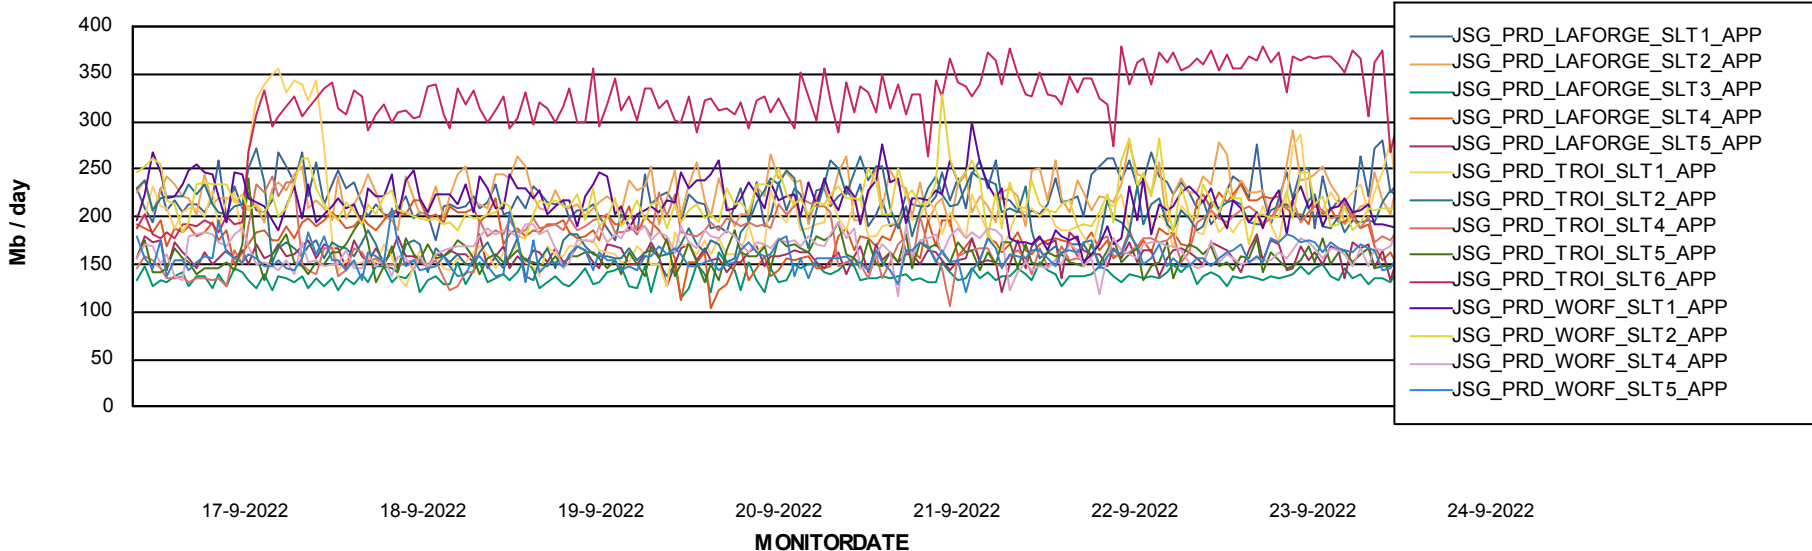

ABSSolute Application Server Services

Avg memory used per ABS Server Service