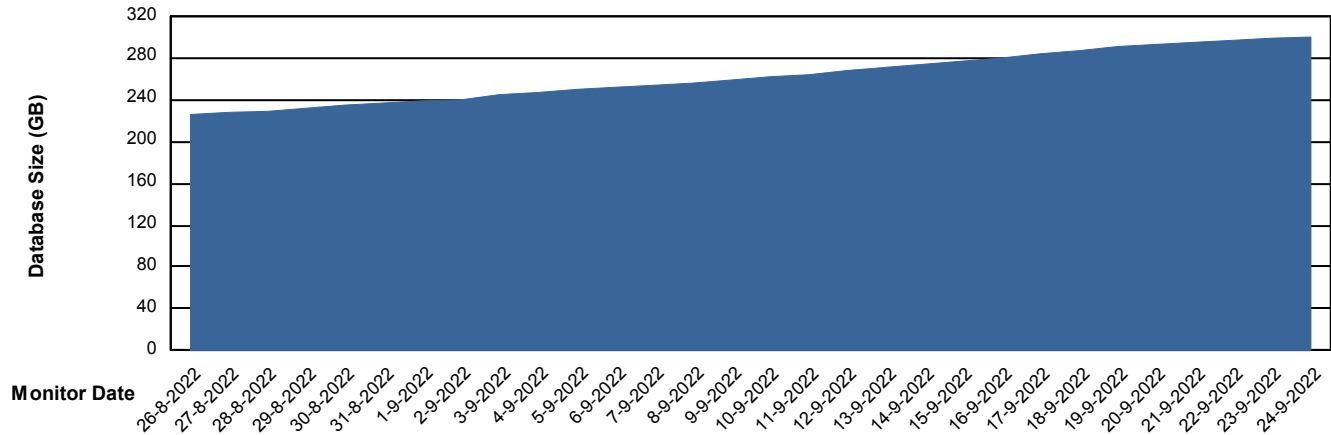

Database Performance JSG_PRD_SAREK_DB

Weekly SLA Customer Report

Customer JSG_Production
Database ID 102

DATABASE SIZE JSG_PRD_BASHIR_DB

Database growth over last month

DATABASE SIZE JSG_PRD_PICARD_DB

Database growth over last month

Weekly SLA Customer Report

Customer JSG_Production
Database ID 102

DATABASE SIZE JSG_PRD_SAREK_DB

Database growth over last month

Weekly SLA Customer Report

Customer JSG_Production
Database ID 102

Database Tablespace JSG_PRD_BASHIR_DB