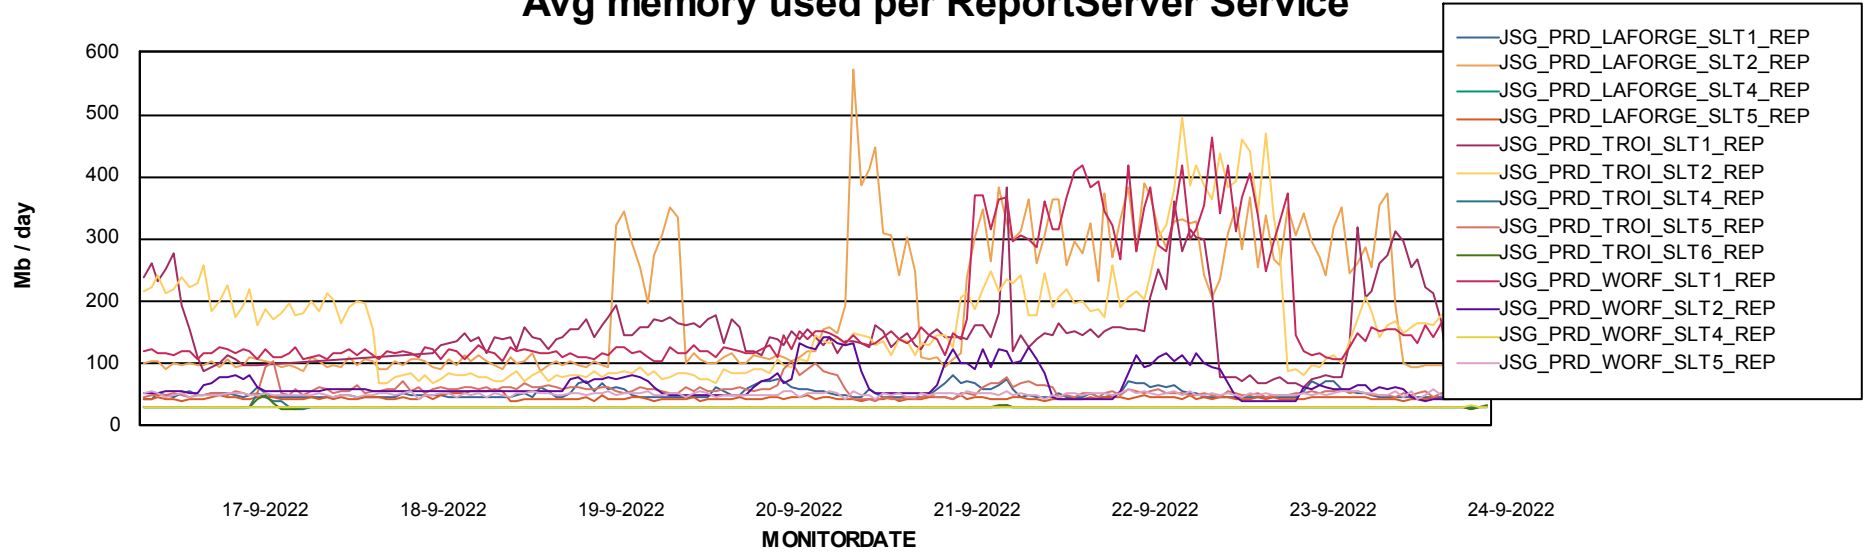

ABSSolute Application ReportServer Services

Avg memory used per ReportServer Service