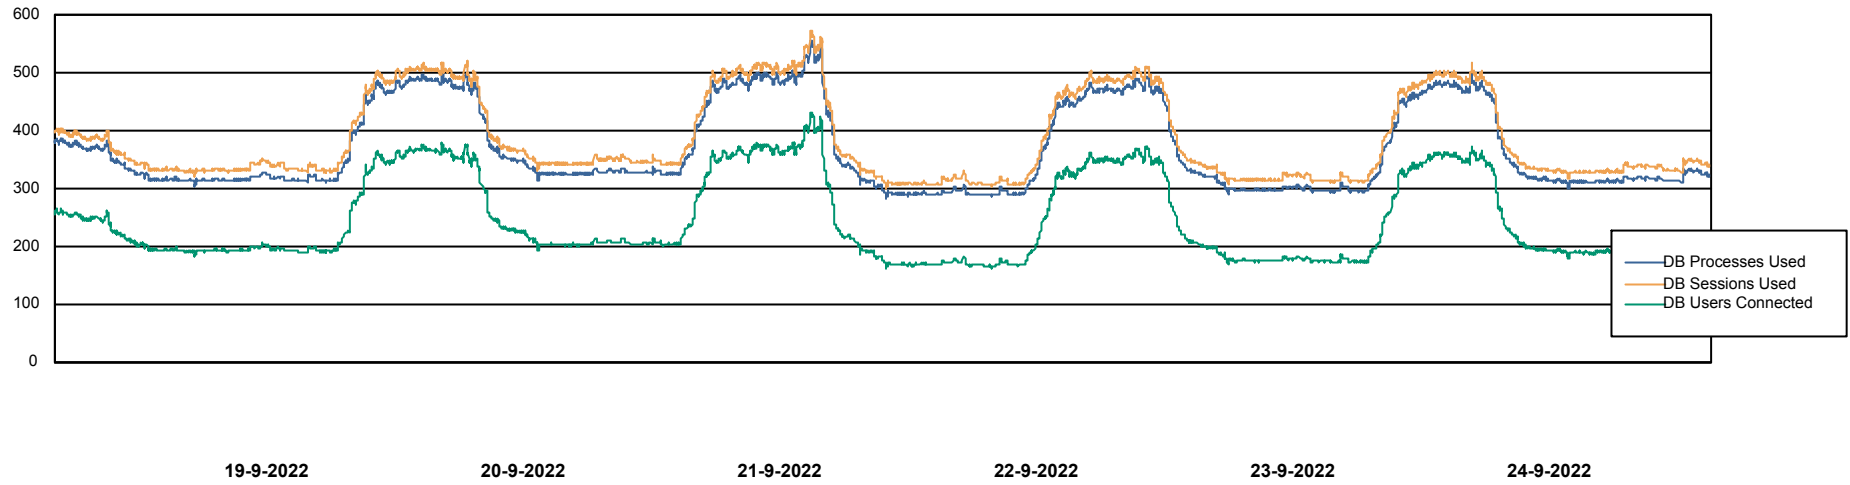

Weekly SLA Customer Report

Customer JSG_Production
Database ID 102

Database Performance JSG_PRD_BASHIR_DB

Weekly SLA Customer Report

Customer JSG_Production
Database ID 102

Database Performance JSG_PRD_PICARD_DB

Weekly SLA Customer Report

Customer JSG_Production
Database ID 102

Database Performance JSG_PRD_RIKER_DB

DB Processes Max 1,000
DB Processes Max 0
DB Processes Max 4

Weekly SLA Customer Report

Customer JSG_Production
Database ID 102