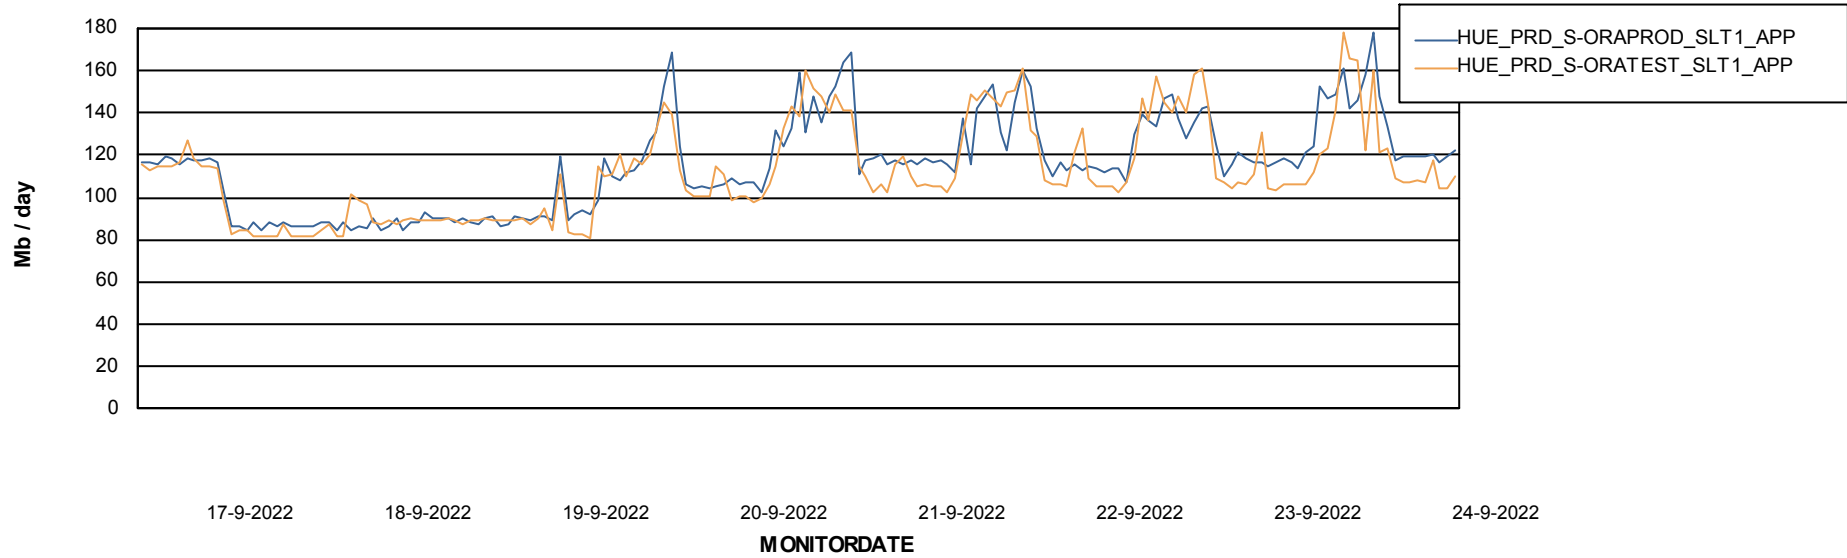

ABSSolute Application Server Services

Avg memory used per ABS Server Service