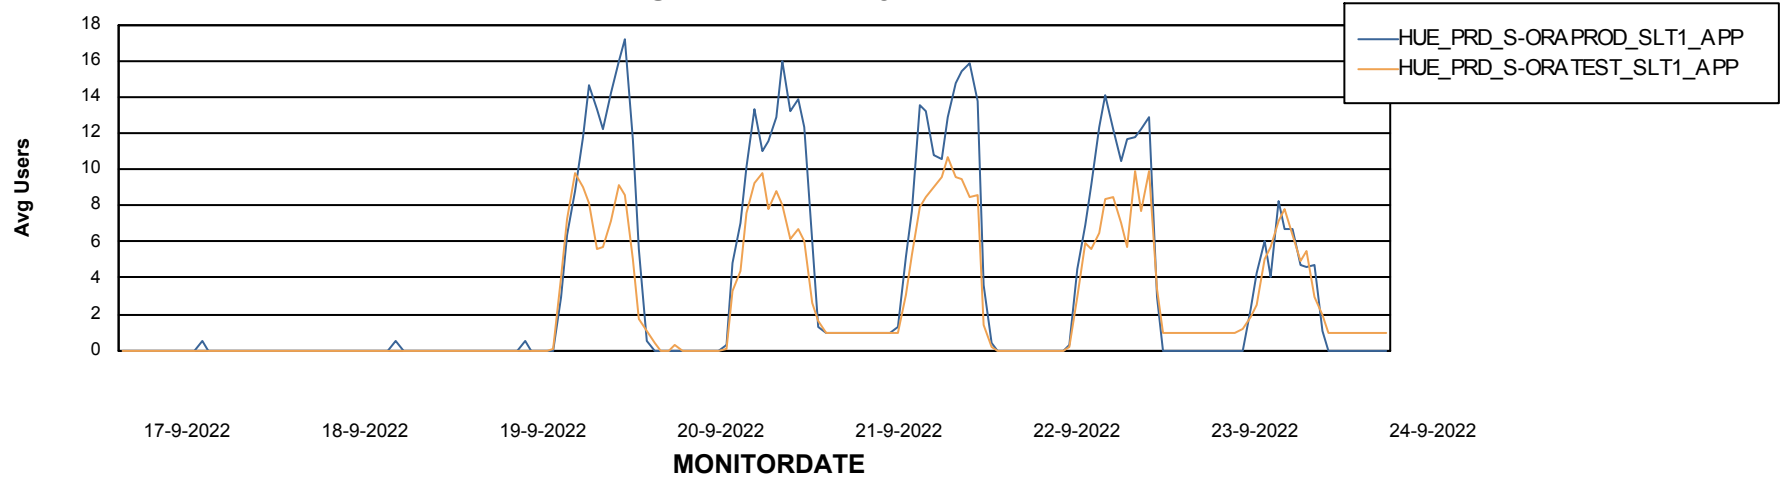

Avg users per day per ABS server