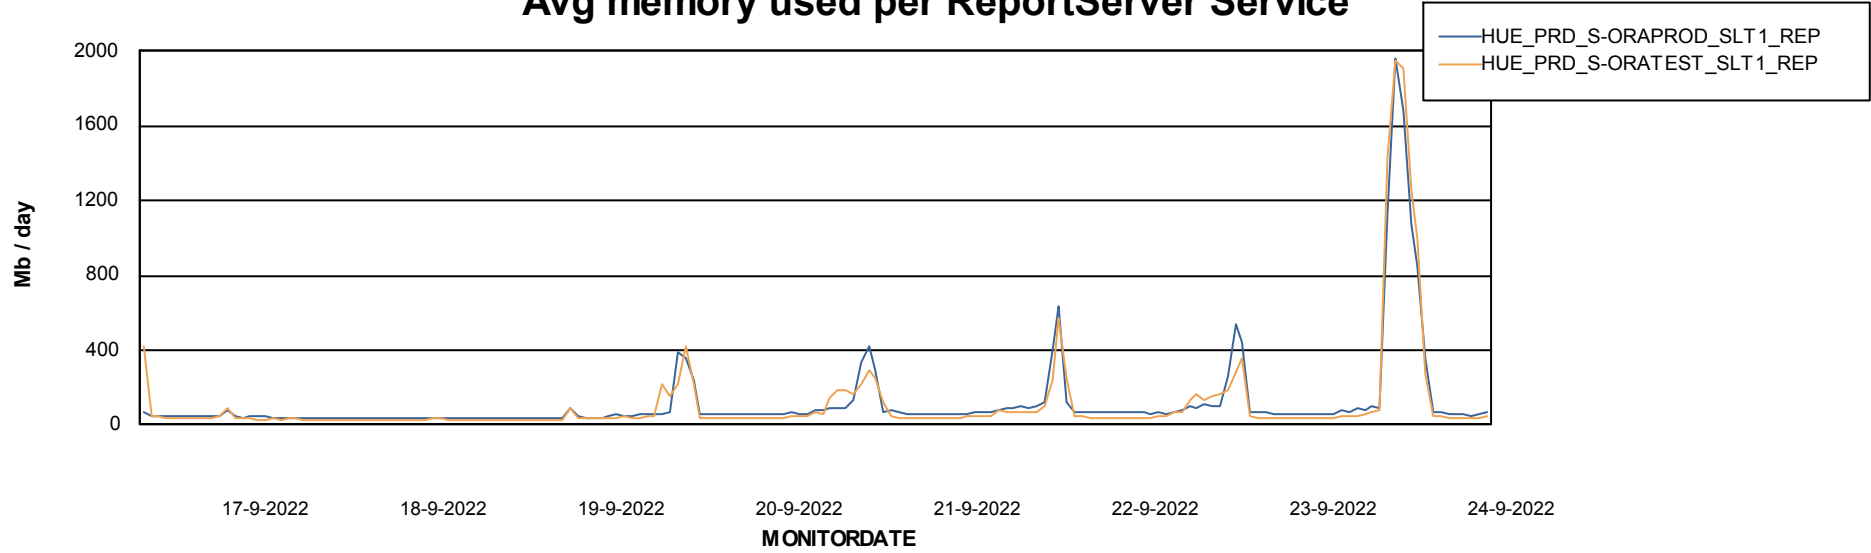

ABSSolute Application ReportServer Services

Avg memory used per ReportServer Service