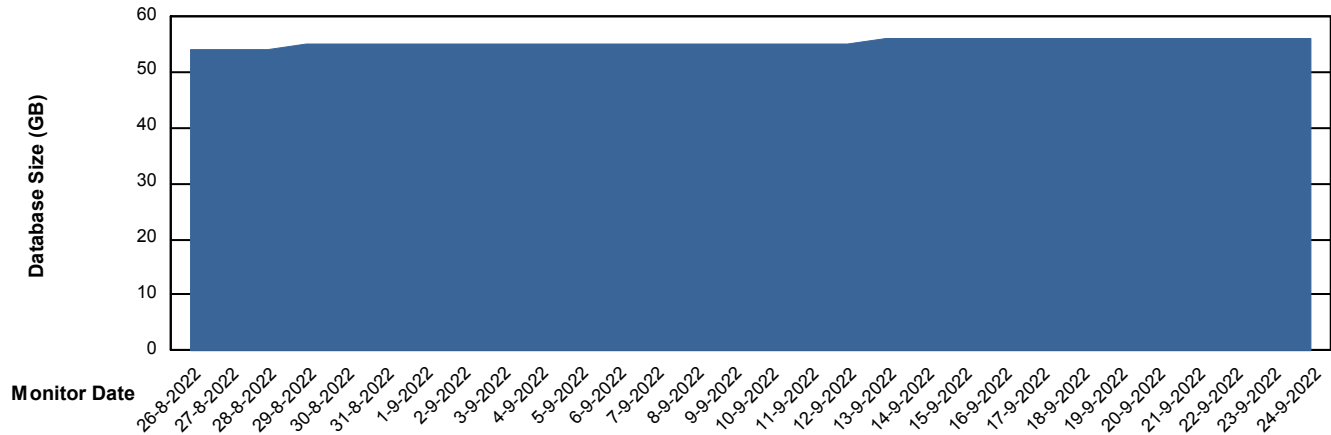

DATABASE SIZE HUE_PRD_S-ORAPROD_DB

Database growth over last month