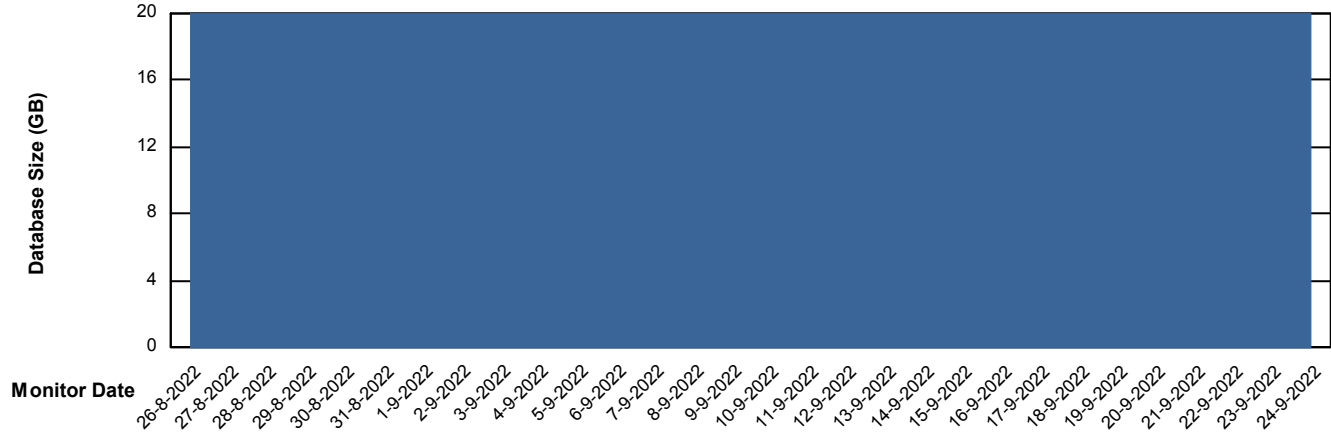

DATABASE SIZE HUE_PRD_S-ORABI_DB

Database growth over last month