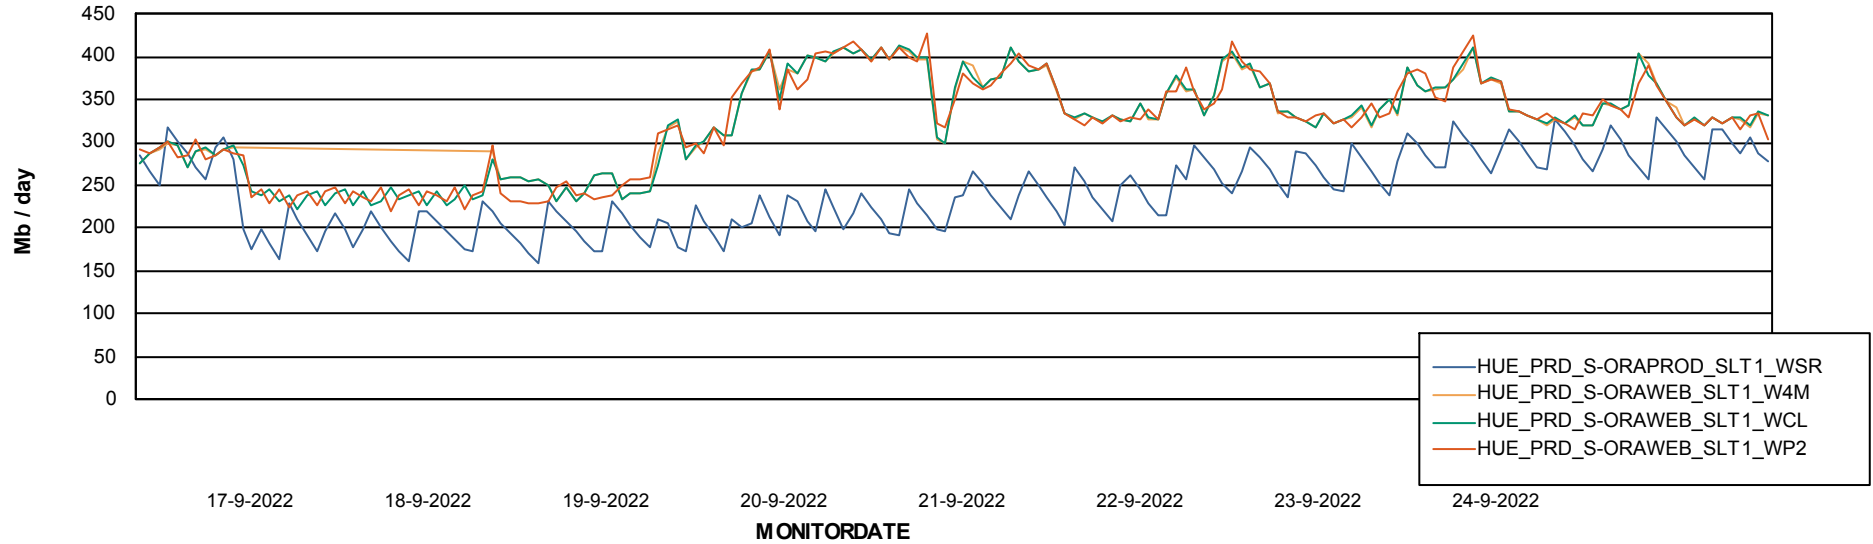

ABSSolute Web Component Services

Avg memory used per ABS Web component