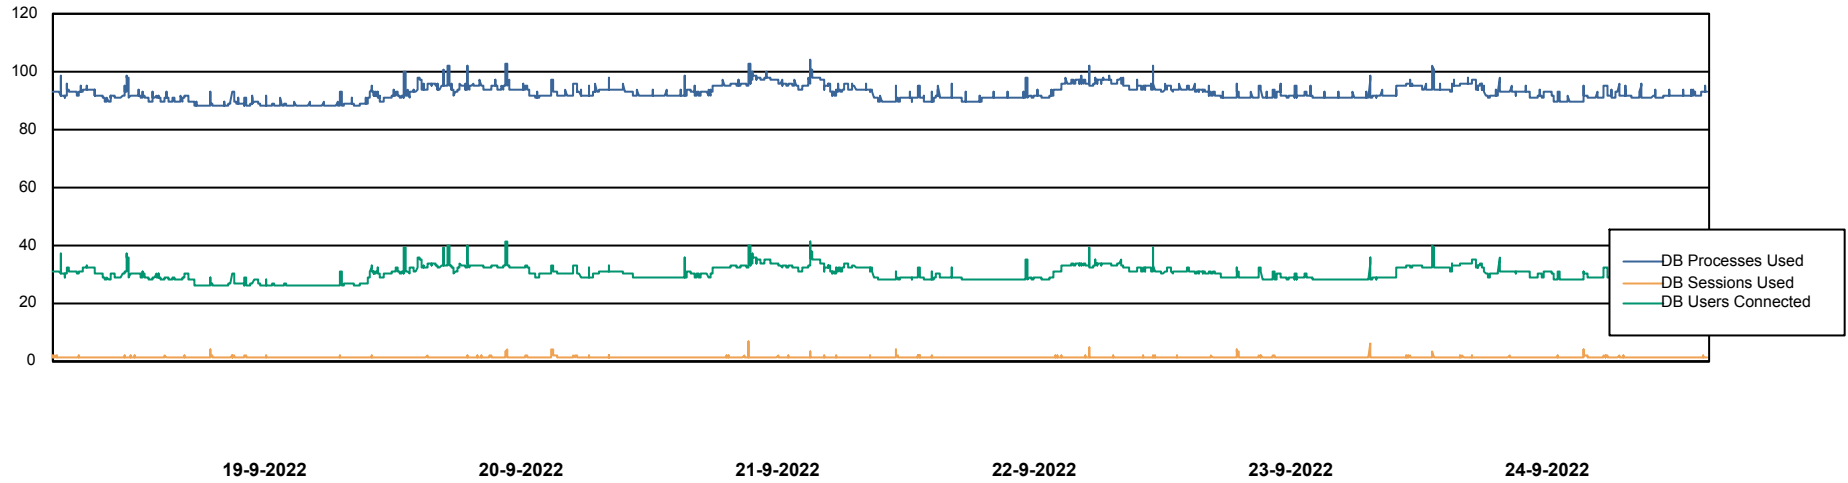

Database Performance EUT_URM_PRD_URVINA26_DB

DB Processes Max 1,000