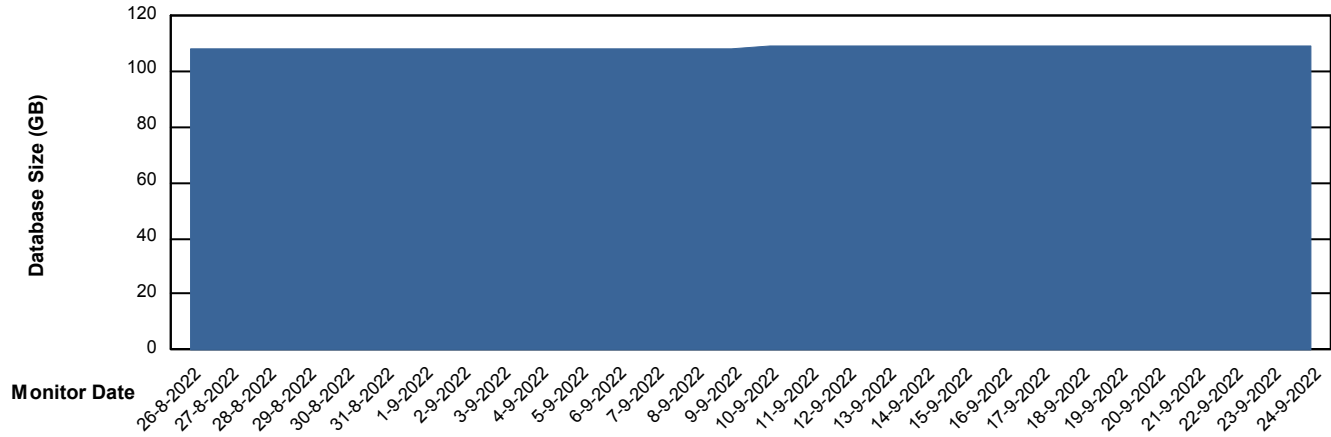

DATABASE SIZE EUT_EUP_PRD_URVINA22T_DB

Database growth over last month