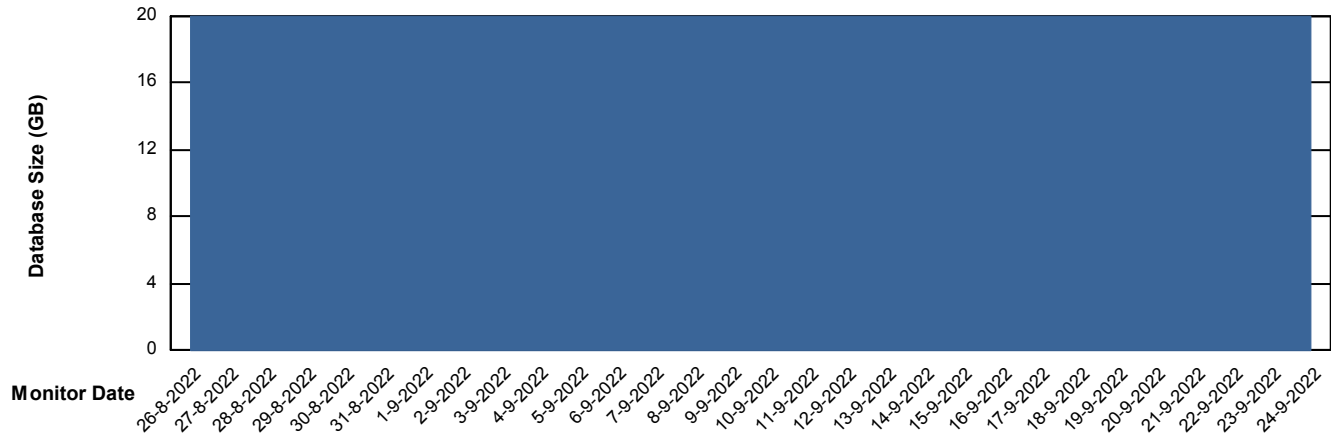

DATABASE SIZE EUT_URM_PRD_URVINA26_DB

Database growth over last month