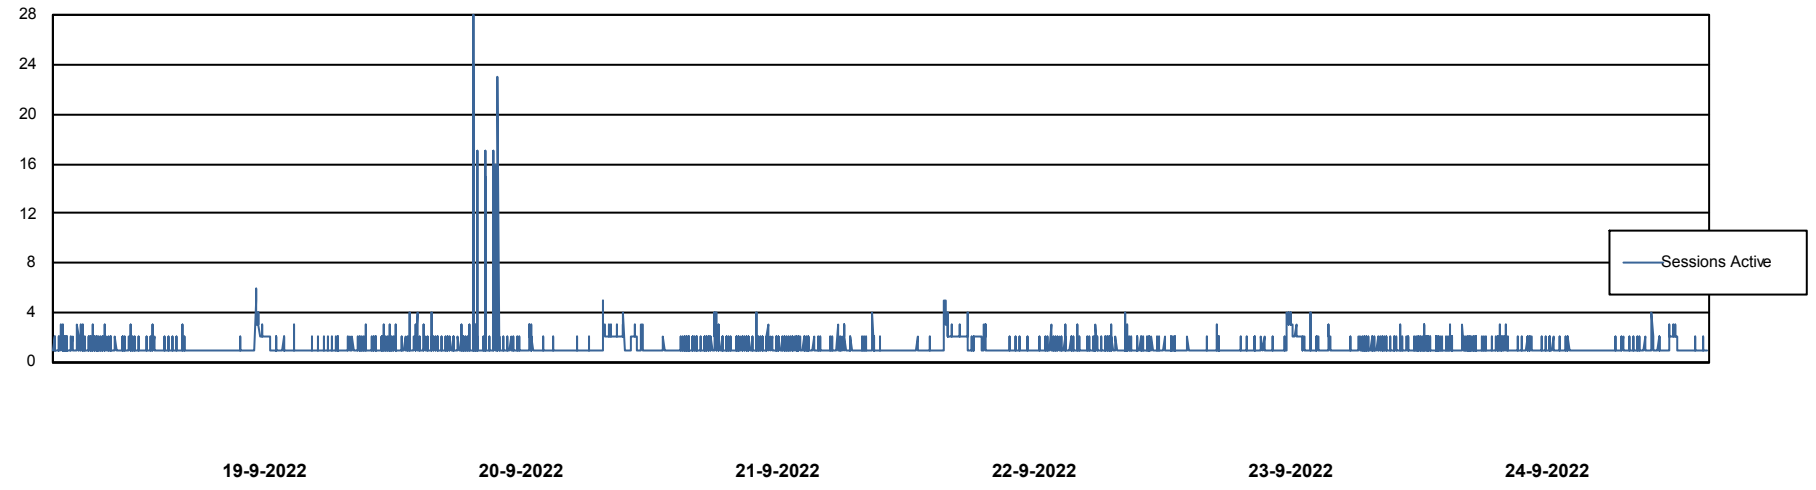

Harddisk Usage ELJ_PRD_SVABSSNDIPDB02

	Free disk space on / (%)	Total disk space on / (Gb)	Used disk space on / (Gb)	Free disk space on /boot (%)	Total disk space on /boot (Gb)	Used disk space on /boot (Gb)	Free disk space on /u01 (%)	Total disk space on /u01 (Gb)	Used disk space on /u01 (Gb)
24-9-2022	81	160	30	26	0	0	71	600	174
23-9-2022	81	160	30	26	0	0	71	600	174
22-9-2022	81	160	30	26	0	0	71	600	173
21-9-2022	82	160	30	26	0	0	71	600	173
20-9-2022	81	160	30	26	0	0	71	600	173
19-9-2022	81	160	30	26	0	0	71	600	173
18-9-2022	82	160	30	26	0	0	71	600	175

Weekly SLA Customer Report

Customer ELJ Production
Database ID 72

Database Performance ELJDB_BI

Weekly SLA Customer Report

Customer ELJ Production
Database ID 72

Database Performance ELJDB_Production

Weekly SLA Customer Report