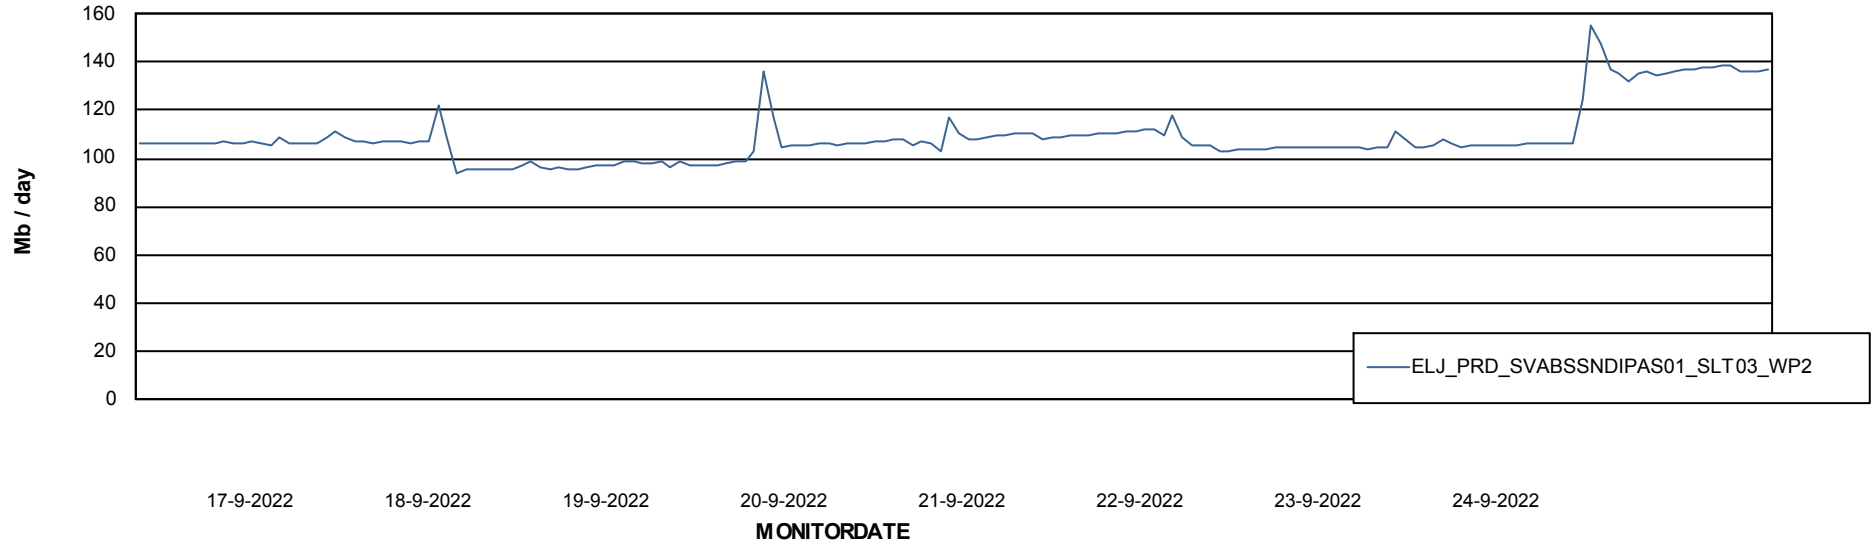

ABSSolute Web Component Services

Avg memory used per ABS Web component