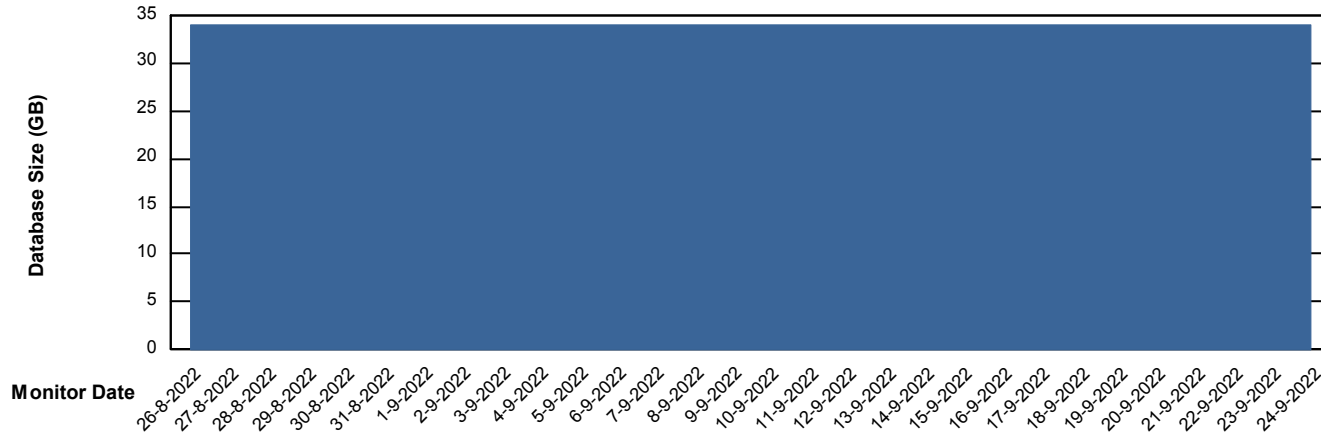

Weekly SLA Customer Report

Customer ELJ Production
Database ID 72

Database Performance ELJDB_BI

Weekly SLA Customer Report

Customer ELJ Production
Database ID 72

Database Performance ELJDB_Production

Weekly SLA Customer Report

Customer ELJ Production
Database ID 72

Database Performance ELJDB_Standby

Weekly SLA Customer Report

Customer ELJ Production
Database ID 72

DATABASE SIZE ELJDB_BI

Database growth over last month

DATABASE SIZE ELJDB_Production

Database growth over last month

Weekly SLA Customer Report

Customer ELJ Production
Database ID 72

Database Tablespace ELJDB_BI

Date	Tablespace Name	Filesize (Gb)	Usedsize (Gb)	Percentage free
24-9-2022	ABSDATA	21	13	37
	INDX	23	18	23
23-9-2022	ABSDATA	21	13	37
	INDX	23	18	23
22-9-2022	ABSDATA	21	13	37
	INDX	23	18	23
21-9-2022	ABSDATA	21	13	37
	INDX	23	18	23
20-9-2022	ABSDATA	21	13	37
	INDX	23	18	23
19-9-2022	ABSDATA	21	13	37
	INDX	23	18	23
18-9-2022	ABSDATA	21	13	37
	INDX	23	18	23