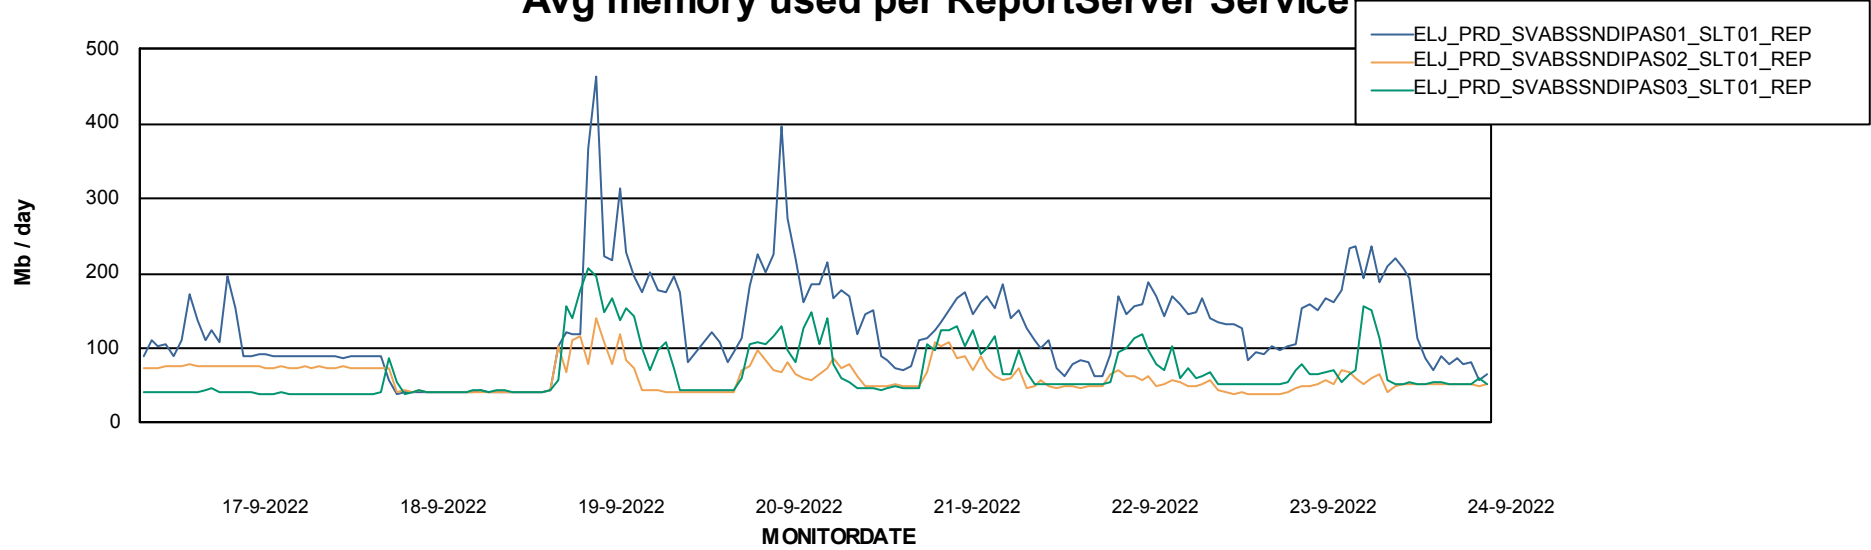

Avg memory used per ABS Server Service

Avg users per day per ABS server

Weekly SLA Customer Report

Customer ELJ Production
Database ID 72

ABSSolute Application ReportServer Services

Avg memory used per ReportServer Service