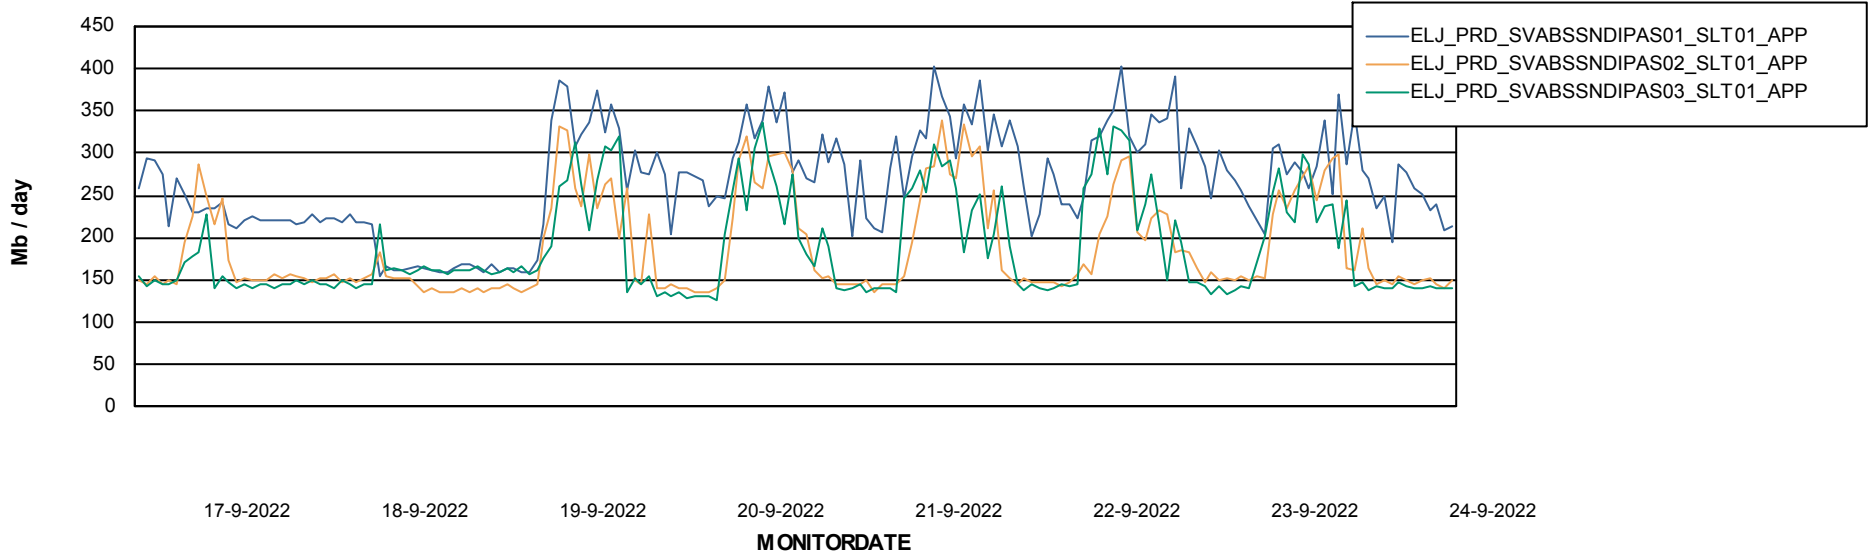

ABSSolute Application Server Services

Avg memory used per ABS Server Service