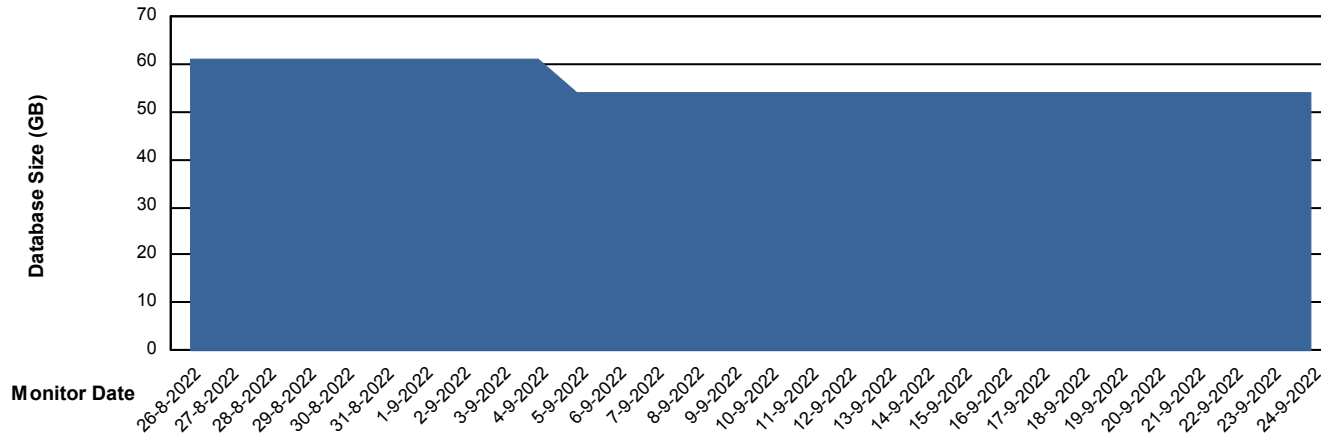

Weekly SLA Customer Report

Customer ELJ Production
Database ID 72

Database Performance ELJDB_BI

Weekly SLA Customer Report

Customer ELJ Production
Database ID 72

Database Performance ELJDB_Production

Weekly SLA Customer Report

Customer ELJ Production
Database ID 72

Database Performance ELJDB_Standby

Weekly SLA Customer Report

Customer ELJ Production
Database ID 72

DATABASE SIZE ELJDB_BI

Database growth over last month

DATABASE SIZE ELJDB_Production

Database growth over last month

Weekly SLA Customer Report

Customer ELJ Production
Database ID 72

Database Tablespace ELJDB_BI

Date	Tablespace Name	Filesize (Gb)	Usedsize (Gb)	Percentage free
24-9-2022	ABSDATA	21	13	37
	INDX	23	18	23
23-9-2022	ABSDATA	21	13	37
	INDX	23	18	23
22-9-2022	ABSDATA	21	13	37
	INDX	23	18	23
21-9-2022	ABSDATA	21	13	37
	INDX	23	18	23
20-9-2022	ABSDATA	21	13	37
	INDX	23	18	23
19-9-2022	ABSDATA	21	13	37
	INDX	23	18	23
18-9-2022	ABSDATA	21	13	37
	INDX	23	18	23