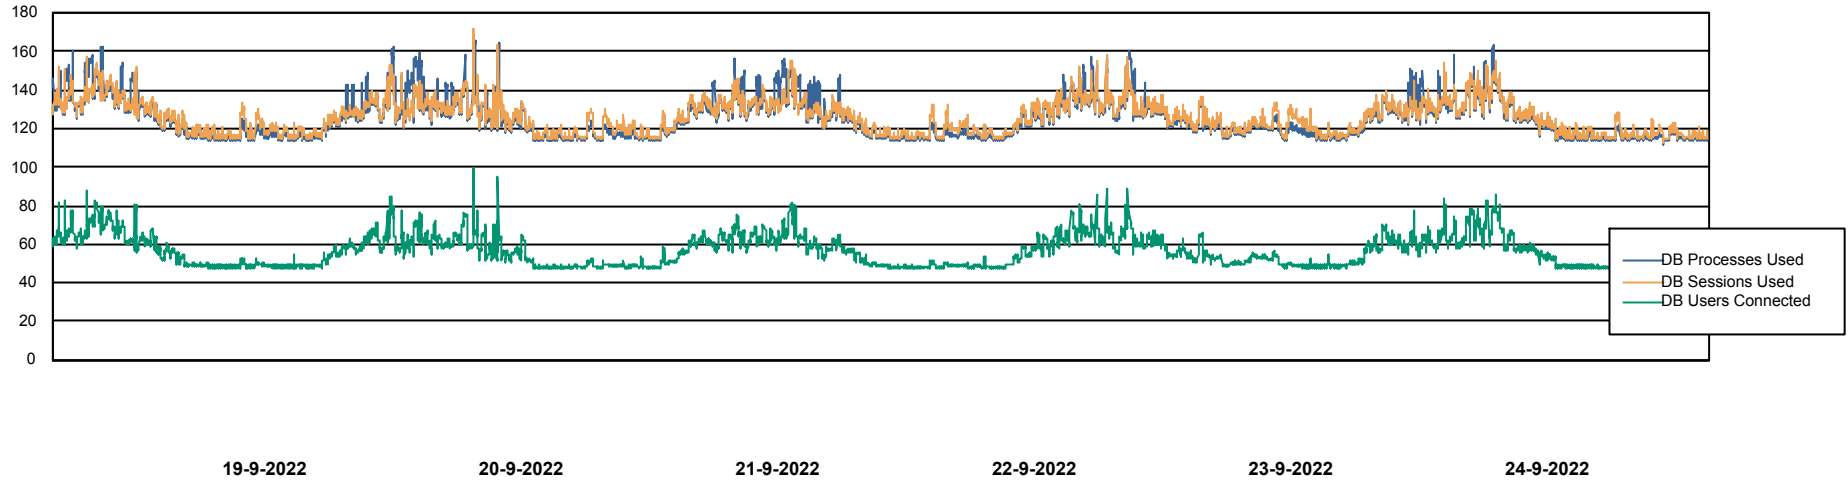

Weekly SLA Customer Report

Customer ELJ Production
Database ID 72

Database Performance ELJDB_BI

Weekly SLA Customer Report

Customer ELJ Production
Database ID 72

Database Performance ELJDB_Production

Weekly SLA Customer Report