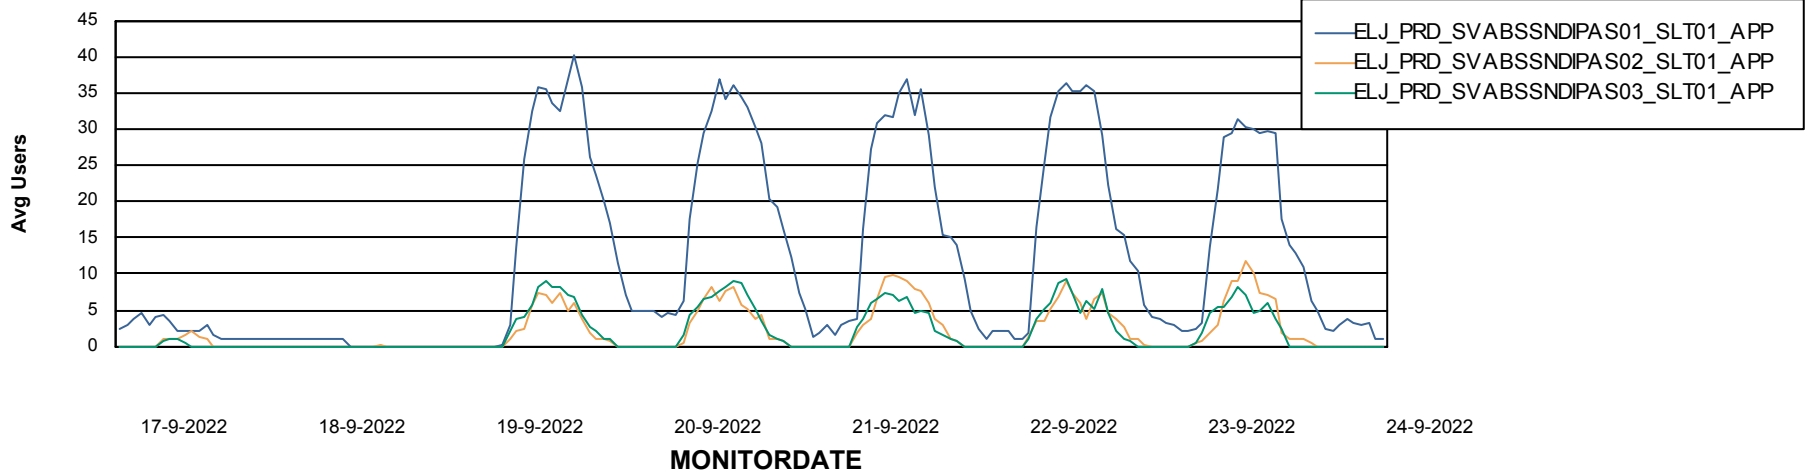

Avg users per day per ABS server