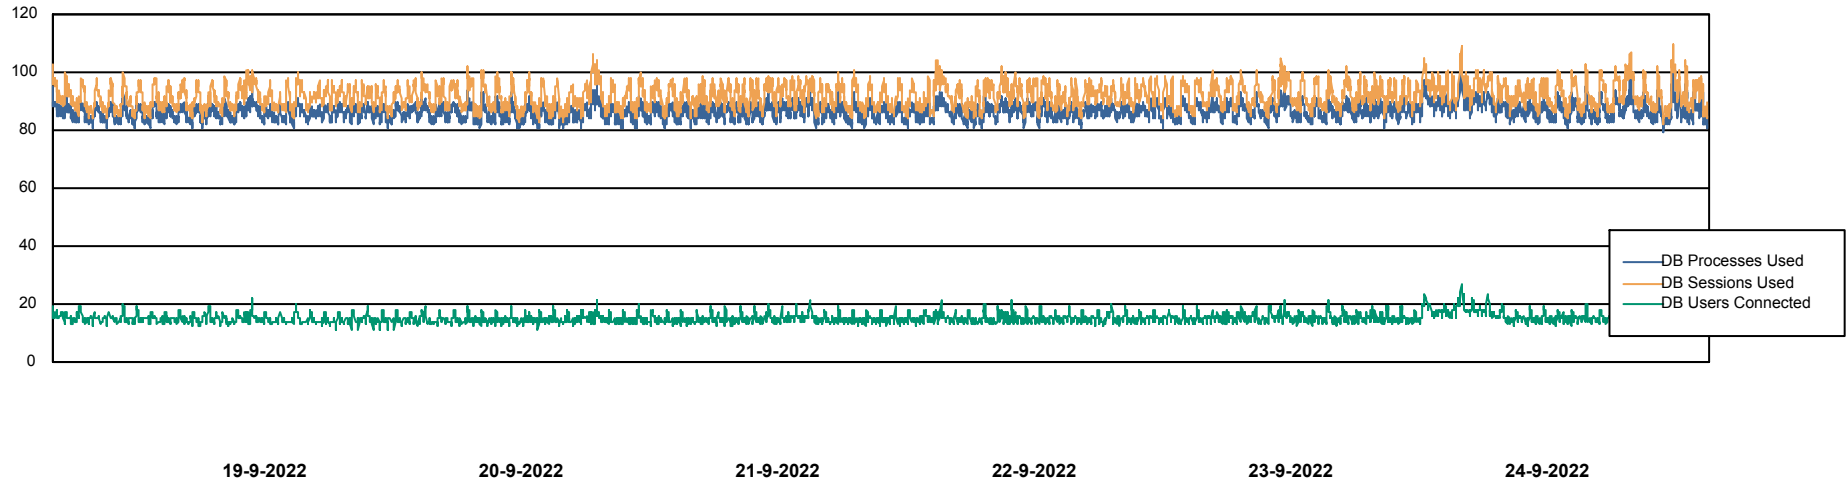

Database Performance ELJDB_BI