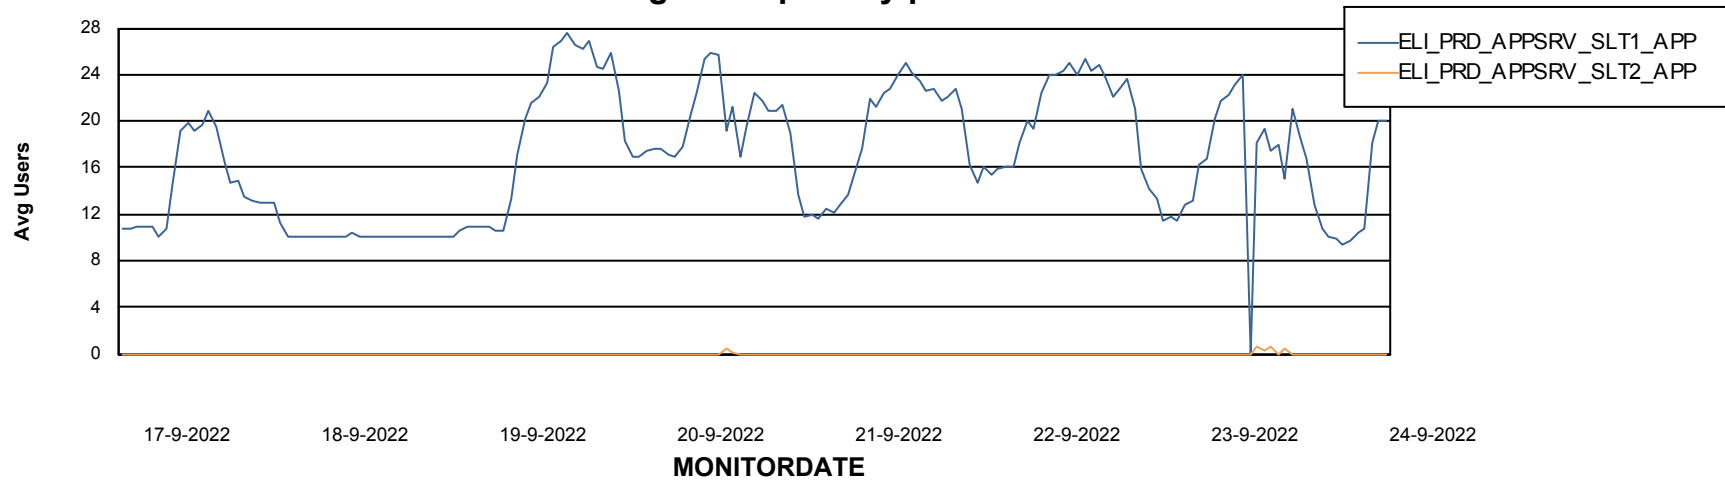

Weekly SLA Customer Report

Customer ELI_Production
Database ID 62

ABSSolute Application Server Services

Avg memory used per ReportServer Service

Avg users per day per ABS server

Weekly SLA Customer Report

Customer ELI_Production
Database ID 62