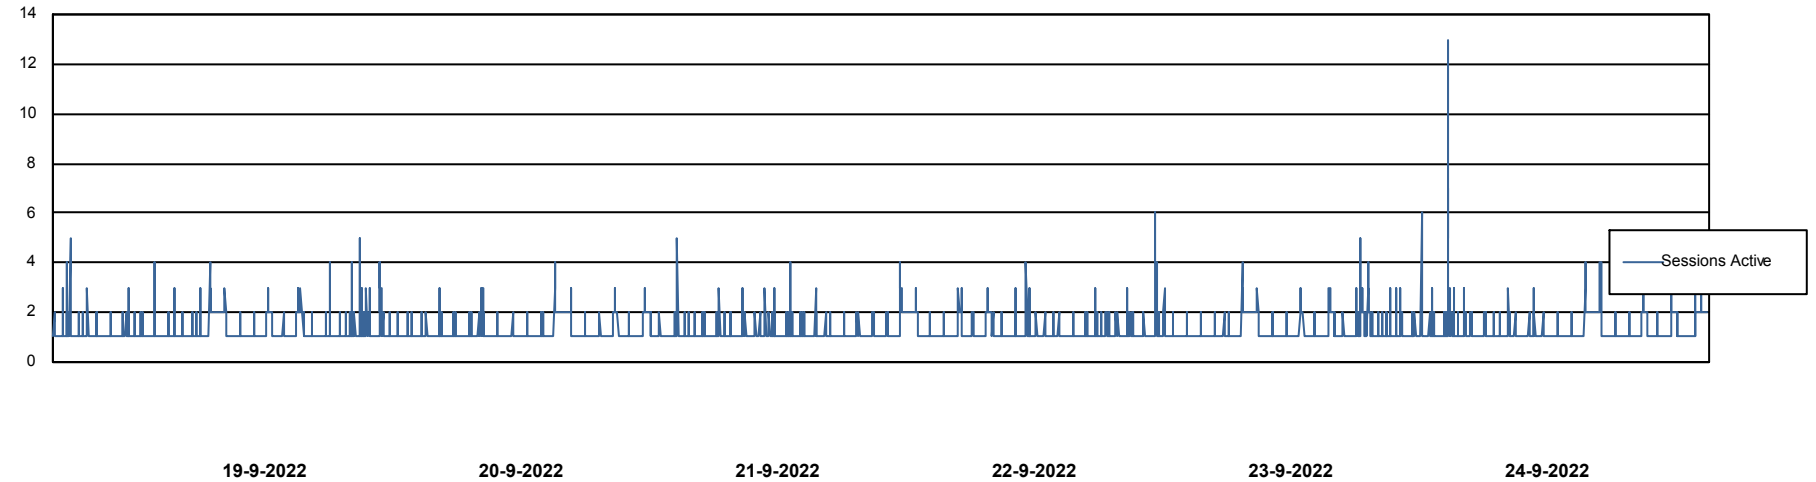

Harddisk Usage ELI_PRD_BISRV

	Free disk space on / (%)	Total disk space on / (Gb)	Used disk space on / (Gb)	Free disk space on /ABS-BI (%)	Total disk space on /ABS-BI	Used disk space on /ABS-BI	Free disk space on /backup (%)	Total disk space on /backup	Used disk space on /backup	Free disk space on /boot (%)
24-9-2022	52	90	43	24	275	202	70	68	20	62
23-9-2022	52	90	43	26	275	196	73	68	18	62
22-9-2022	52	90	43	25	275	197	81	68	13	62
21-9-2022	52	90	43	25	275	197	81	68	13	62
20-9-2022	52	90	43	25	275	197	81	68	13	62
19-9-2022	52	90	43	25	275	197	81	68	13	62
18-9-2022	52	90	43	25	275	197	81	68	13	62

Weekly SLA Customer Report

Customer ELI_Production
Database ID 62

Database Performance ELIDB_BI

Weekly SLA Customer Report

Customer ELI_Production
Database ID 62

Database Performance ELIDB_Production

Weekly SLA Customer Report