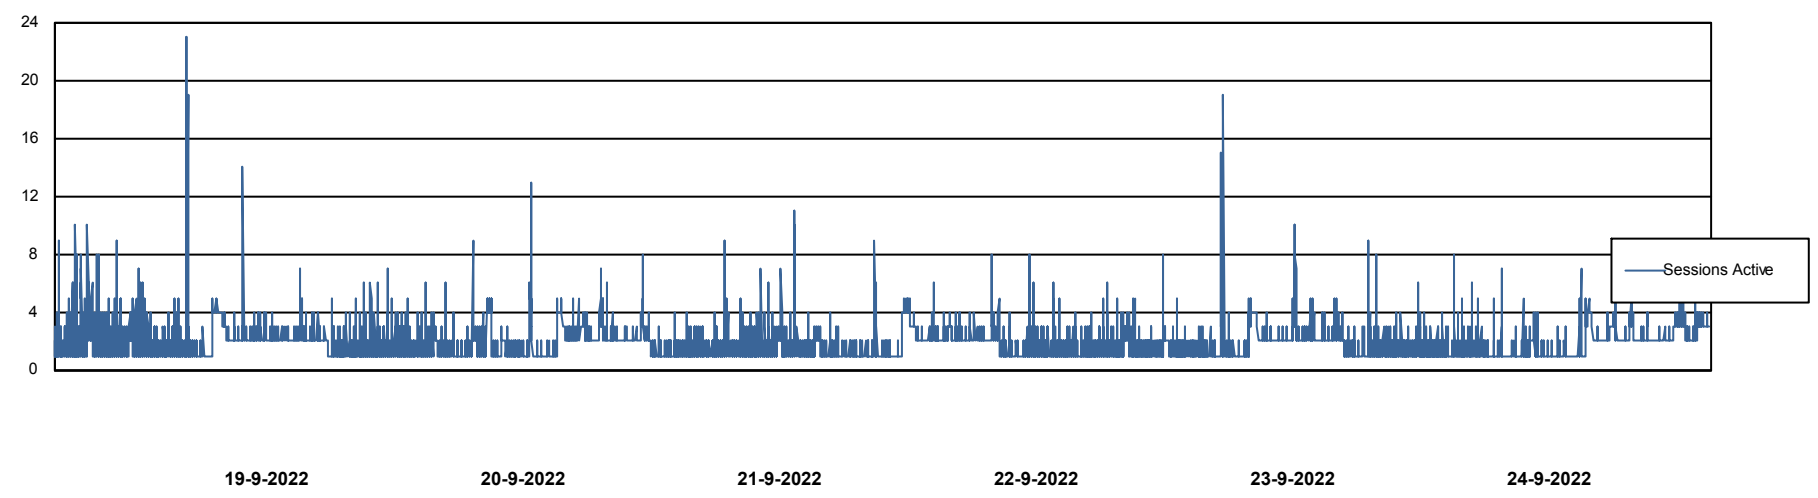

Harddisk Usage ELI_PRD_BISRV

	Free disk space on / (%)	Total disk space on / (Gb)	Used disk space on / (Gb)	Free disk space on /ABS-BI (%)	Total disk space on /ABS-BI	Used disk space on /ABS-BI	Free disk space on /backup (%)	Total disk space on /backup	Used disk space on /backup	Free disk space on /boot (%)
24-9-2022	52	90	43	24	275	202	70	68	20	62
23-9-2022	52	90	43	26	275	196	73	68	18	62
22-9-2022	52	90	43	25	275	197	81	68	13	62
21-9-2022	52	90	43	25	275	197	81	68	13	62
20-9-2022	52	90	43	25	275	197	81	68	13	62
19-9-2022	52	90	43	25	275	197	81	68	13	62
18-9-2022	52	90	43	25	275	197	81	68	13	62

Weekly SLA Customer Report

Customer ELI_Production
Database ID 62

Database Performance ELIDB_BI

Weekly SLA Customer Report

Customer ELI_Production
Database ID 62

Database Performance ELIDB_Production

Weekly SLA Customer Report

Customer ELI_Production
Database ID 62

Database Performance ELIDB_Standby

Weekly SLA Customer Report

Customer ELI_Production
Database ID 62

DATABASE SIZE ELIDB_BI

Database growth over last month

DATABASE SIZE ELIDB_Production