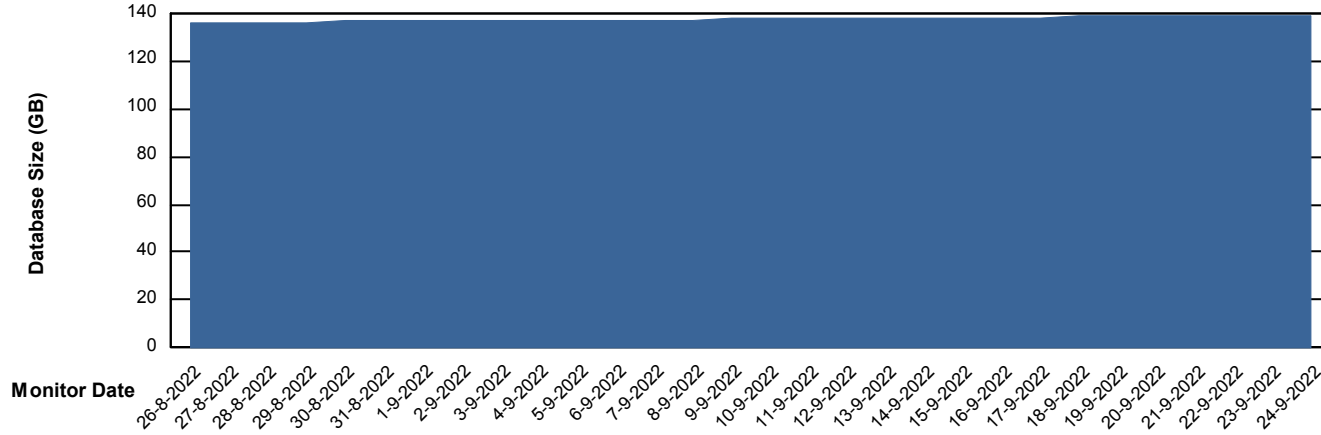

Customer ELI_Production
Database ID 62

Database Performance ELIDB_Standby

Weekly SLA Customer Report

Customer ELI_Production
Database ID 62

DATABASE SIZE ELIDB_BI

Database growth over last month

DATABASE SIZE ELIDB_Production

Database growth over last month

Weekly SLA Customer Report

Customer ELI_Production
 Database ID 62

Database Tablespace ELIDB_BI

Date	Tablespace Name	Filesize (Gb)	Usedsize (Gb)	Percentage free
24-9-2022	ABSDATA	74	63	15
	INDX	89	74	17
23-9-2022	ABSDATA	74	63	15
	INDX	89	74	17
22-9-2022	ABSDATA	74	63	15
	INDX	89	74	17
21-9-2022	ABSDATA	74	63	15
	INDX	89	74	17
20-9-2022	ABSDATA	74	63	15
	INDX	89	74	17
19-9-2022	ABSDATA	74	63	15
	INDX	89	73	17
18-9-2022	ABSDATA	74	63	15
	INDX	89	73	17