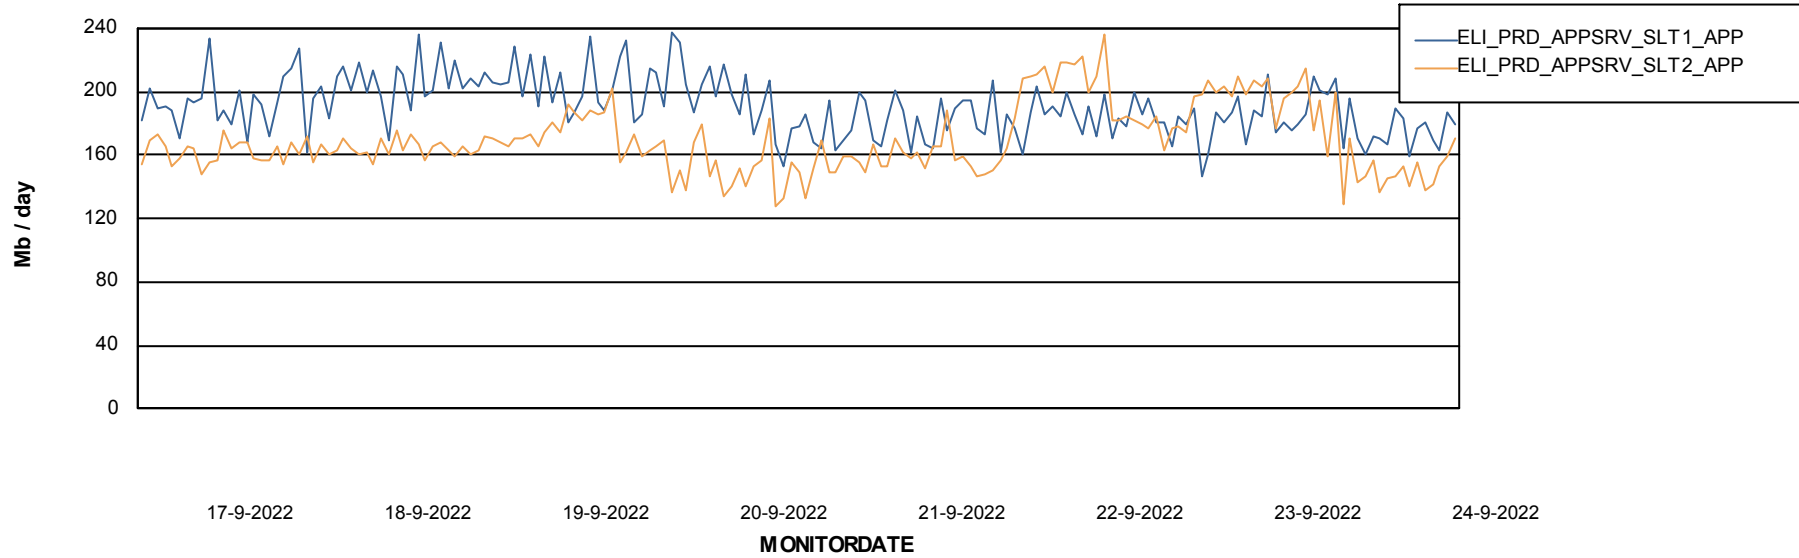

Standby Database Health ELI_Production

Recovery lag for last 7 days

Weekly SLA Customer Report

Customer ELI_Production
Database ID 62

ABSSolute Application Server Services

Avg memory used per ABS Server Service

Weekly SLA Customer Report

Customer ELI_Production
Database ID 62

ABSSolute Application Server Services

Avg memory used per ReportServer Service

Avg users per day per ABS server

Weekly SLA Customer Report

Customer ELI_Production
Database ID 62