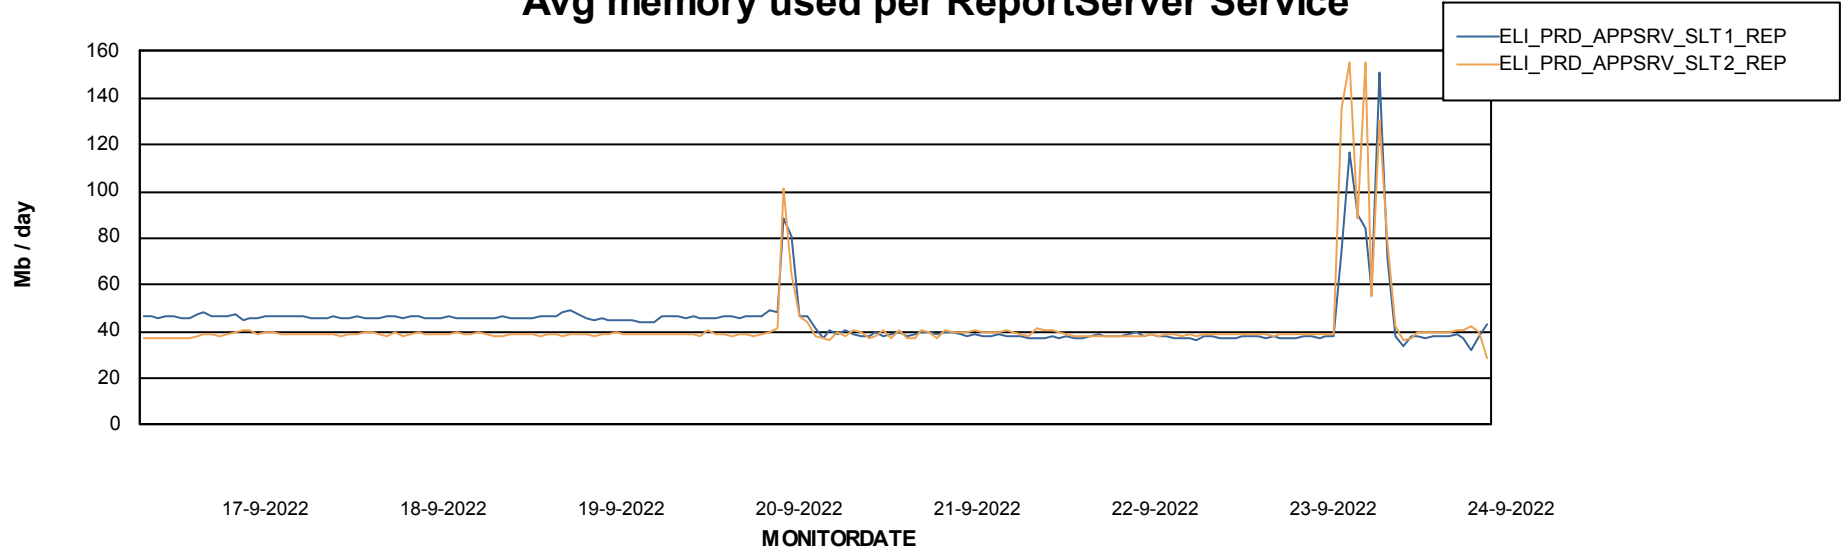

ABSSolute Application Server Services

Avg memory used per ReportServer Service