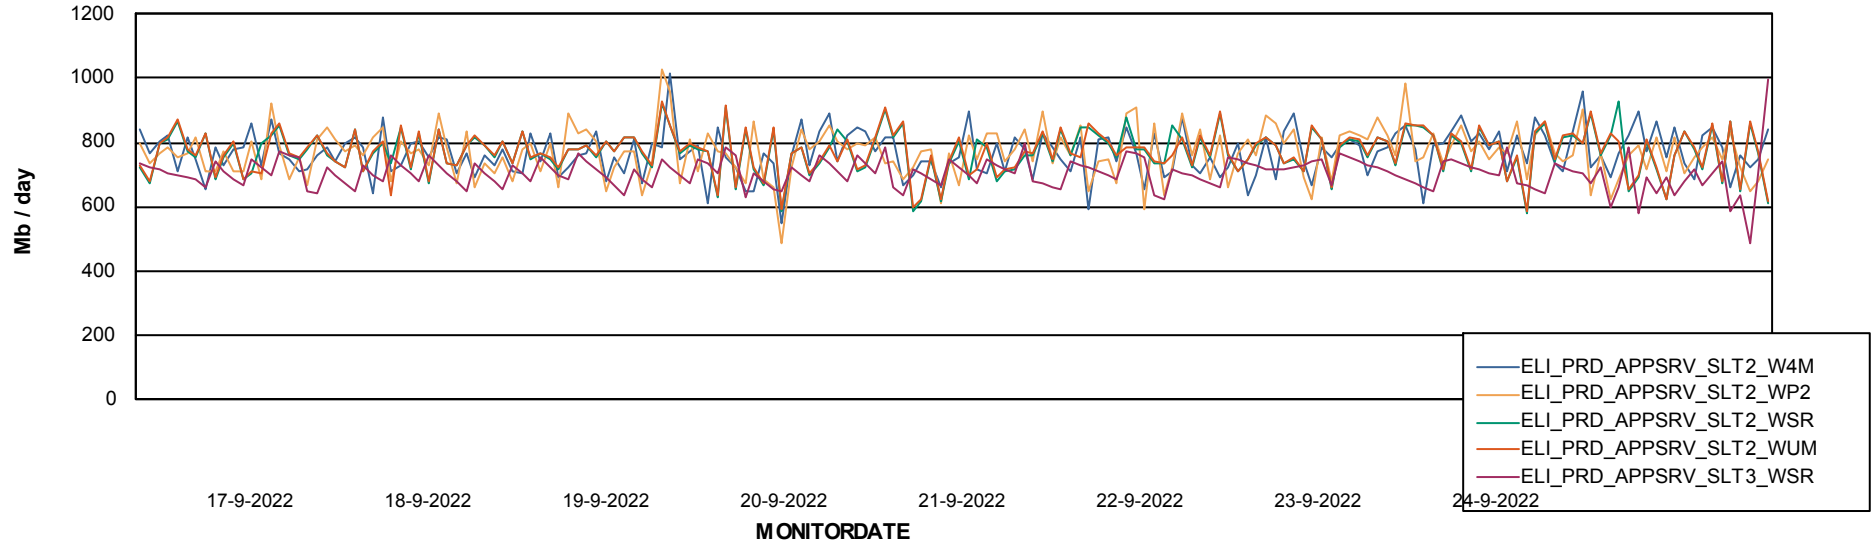

ABSSolute Application Server Services

Avg memory used per ABS Web component