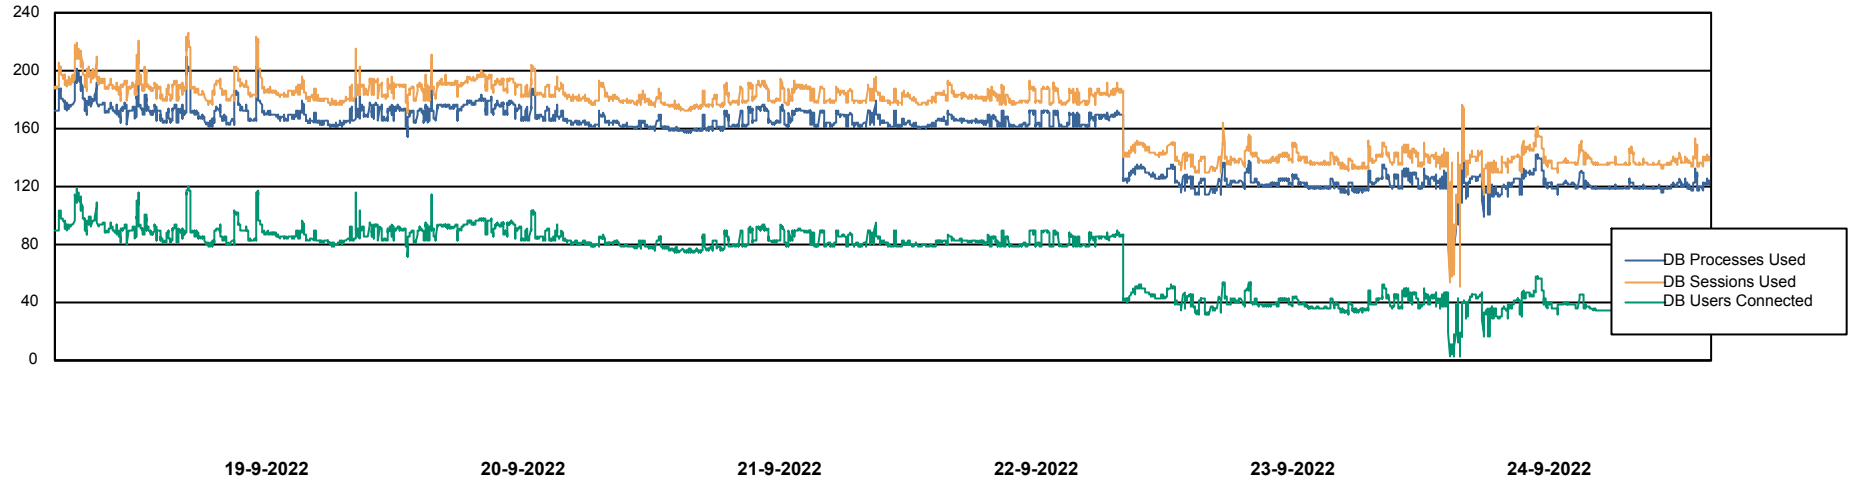

Weekly SLA Customer Report

Customer ELI_Production
Database ID 62

Database Performance ELIDB_BI

Weekly SLA Customer Report

Customer ELI_Production
Database ID 62

Database Performance ELIDB_Production

Weekly SLA Customer Report