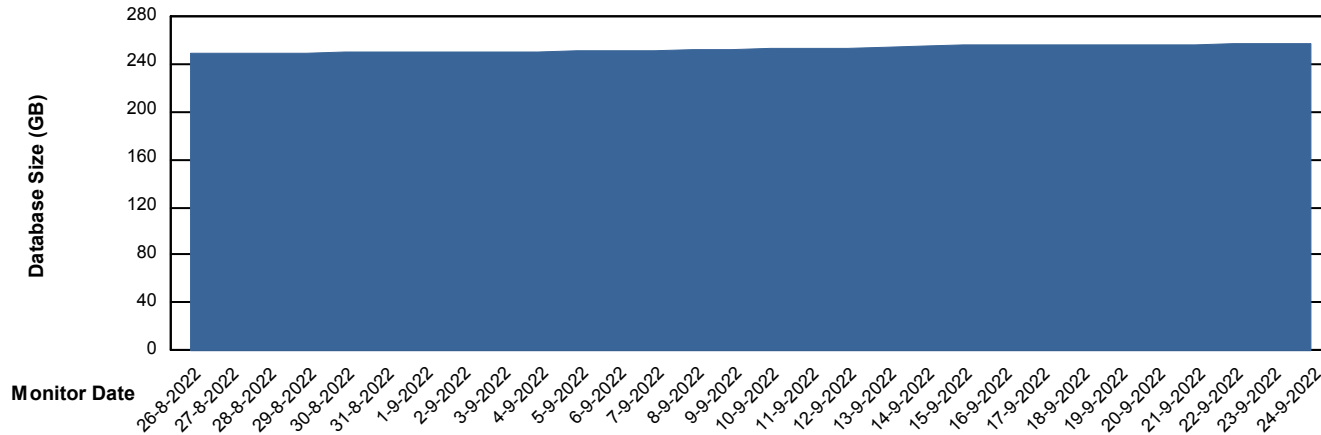

Customer ELI_Production
Database ID 62

Database Performance ELIDB_Standby

Weekly SLA Customer Report

Customer ELI_Production
Database ID 62

DATABASE SIZE ELIDB_BI

Database growth over last month

DATABASE SIZE ELIDB_Production

Database growth over last month

Weekly SLA Customer Report

Customer ELI_Production
 Database ID 62

Database Tablespace ELIDB_BI

Date	Tablespace Name	Filesize (Gb)	Usedsize (Gb)	Percentage free
24-9-2022	ABSDATA	74	63	15
	INDX	89	74	17
23-9-2022	ABSDATA	74	63	15
	INDX	89	74	17
22-9-2022	ABSDATA	74	63	15
	INDX	89	74	17
21-9-2022	ABSDATA	74	63	15
	INDX	89	74	17
20-9-2022	ABSDATA	74	63	15
	INDX	89	74	17
19-9-2022	ABSDATA	74	63	15
	INDX	89	73	17
18-9-2022	ABSDATA	74	63	15
	INDX	89	73	17