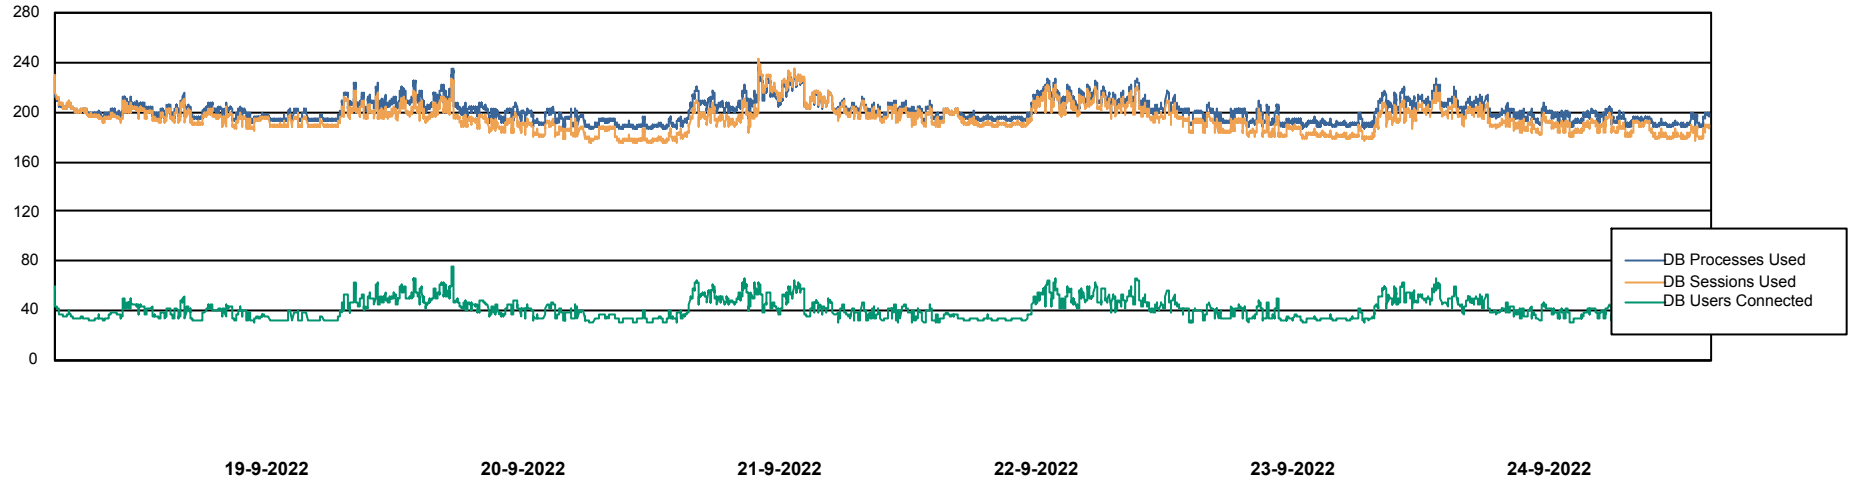

Weekly SLA Customer Report

Customer ECL_Production
Database ID 77

Harddisk Usage ECL_PRD_ECL-ABS-WEB

	Free disk space on C: (%)	Total disk space on C: (Gb)	Used disk space on C: (Gb)
24-9-2022	36	127	81
23-9-2022	36	127	80
22-9-2022	37	127	80
21-9-2022	37	127	79
20-9-2022	38	127	79
19-9-2022	38	127	78
18-9-2022	39	127	78

Weekly SLA Customer Report

Customer ECL_Production
Database ID 77

Database Performance ECLDB_Production

Weekly SLA Customer Report

Customer ECL_Production
Database ID 77

Database Performance ECLDB_Standby

DATABASE SIZE ECLDB_Production