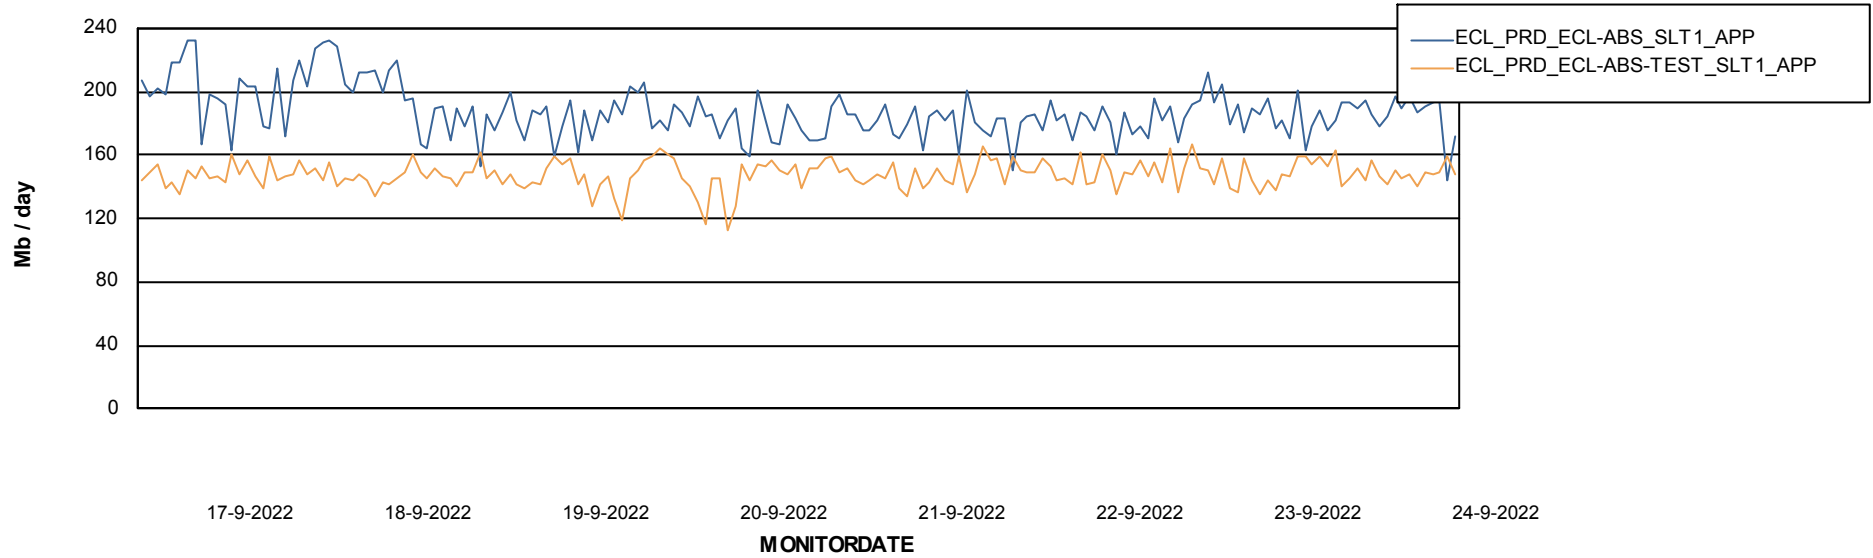

Weekly SLA Customer Report

Customer ECL_Production
Database ID 77

Database Performance ECLDB_Production

Weekly SLA Customer Report

Customer ECL_Production
Database ID 77

Database Performance ECLDB_Standby

DATABASE SIZE ECLDB_Production

Database growth over last month

Weekly SLA Customer Report

Customer ECL_Production
 Database ID 77

Database Tablespace ECLDB_Production

Date	Tablespace Name	Filesize (Gb)	Usedsize (Gb)	Percentage free
24-9-2022	ABSDATA	80	66	18
	INDX	8	5	39
23-9-2022	ABSDATA	80	66	18
	INDX	8	5	39
22-9-2022	ABSDATA	80	66	18
	INDX	8	5	39
21-9-2022	ABSDATA	80	66	18
	INDX	8	5	39
20-9-2022	ABSDATA	80	66	18
	INDX	8	5	39
19-9-2022	ABSDATA	80	65	18
	INDX	8	5	39
18-9-2022	ABSDATA	80	65	18
	INDX	8	5	39

Weekly SLA Customer Report

Customer ECL_Production
Database ID 77

ABSSolute Application Server Services

Avg memory used per ABS Server Service

Avg users per day per ABS server

Weekly SLA Customer Report

Customer ECL_Production
Database ID 77