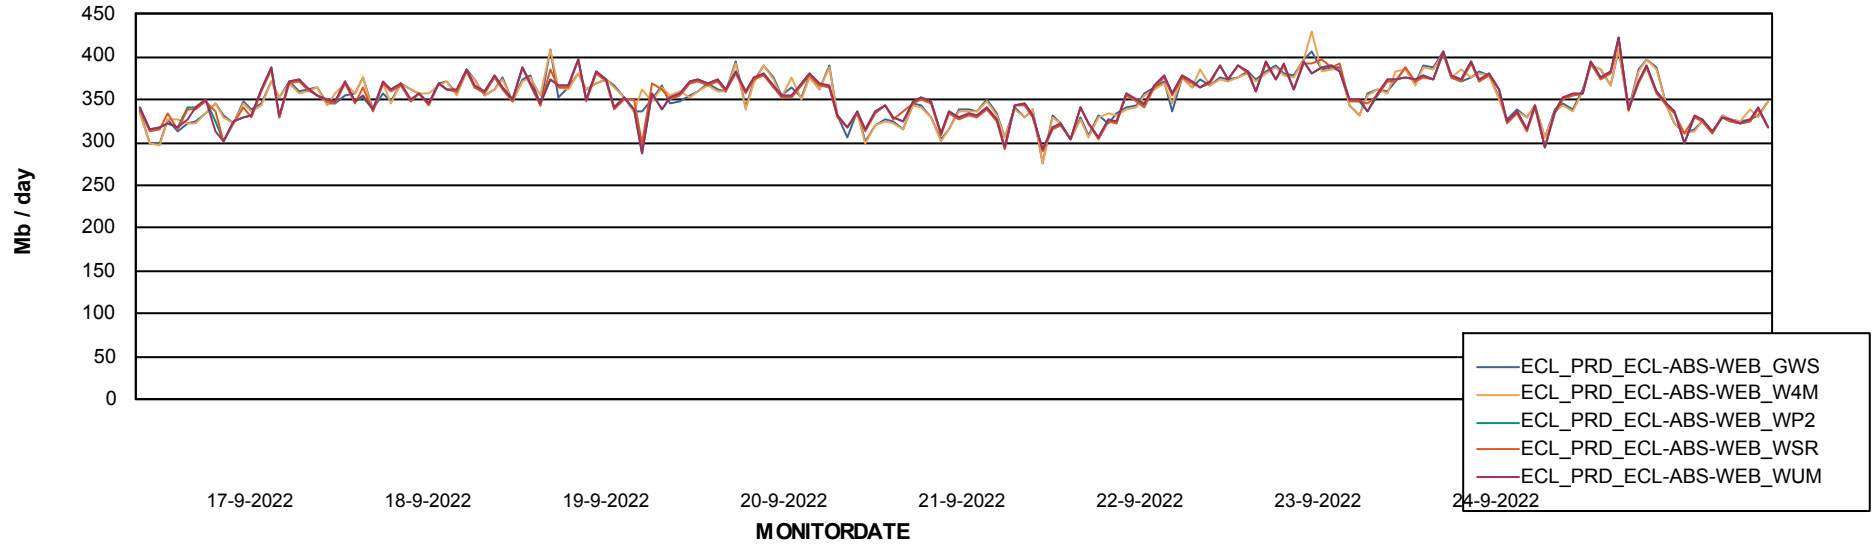

ABSSolute Application ReportServer Services

Avg memory used per ReportServer Service

Weekly SLA Customer Report

Customer ECL_Production
Database ID 77

ABSolute Web Component Services

Avg memory used per ABS Web component