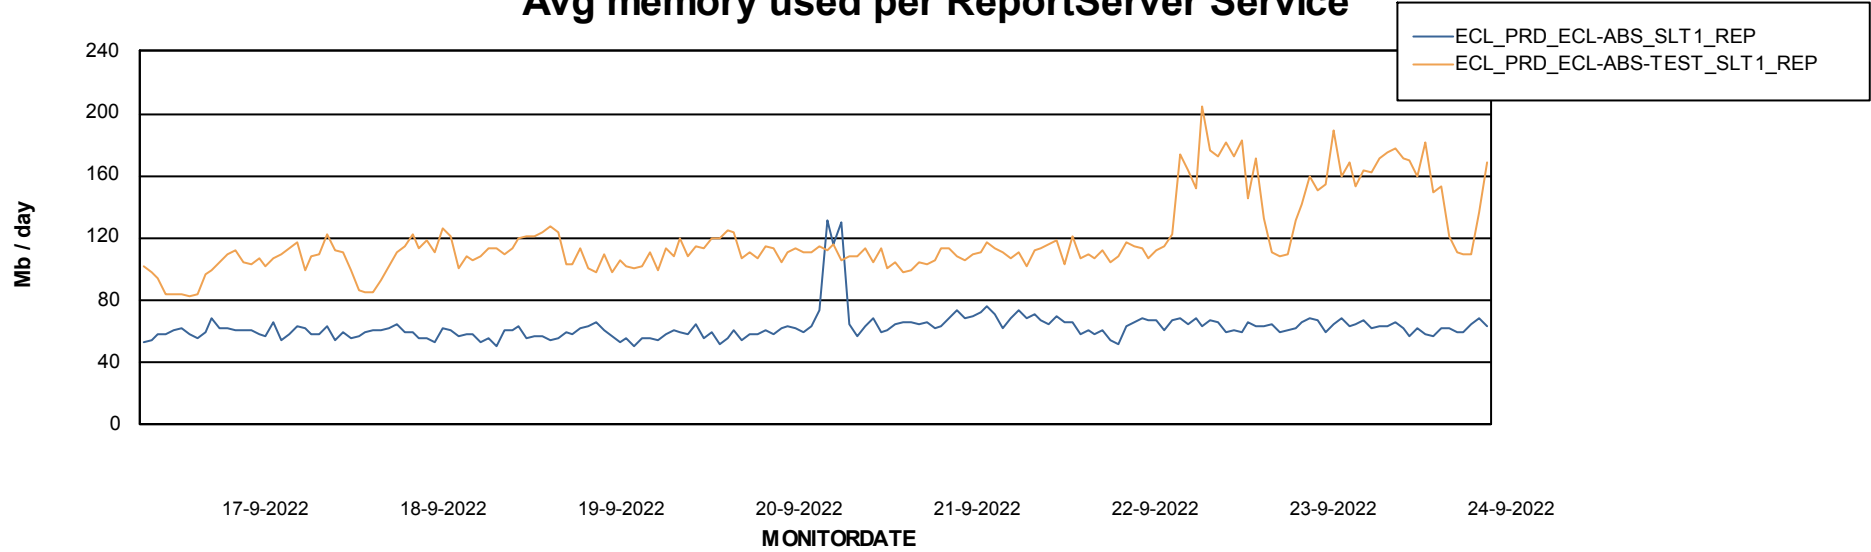

ABSSolute Application ReportServer Services

Avg memory used per ReportServer Service