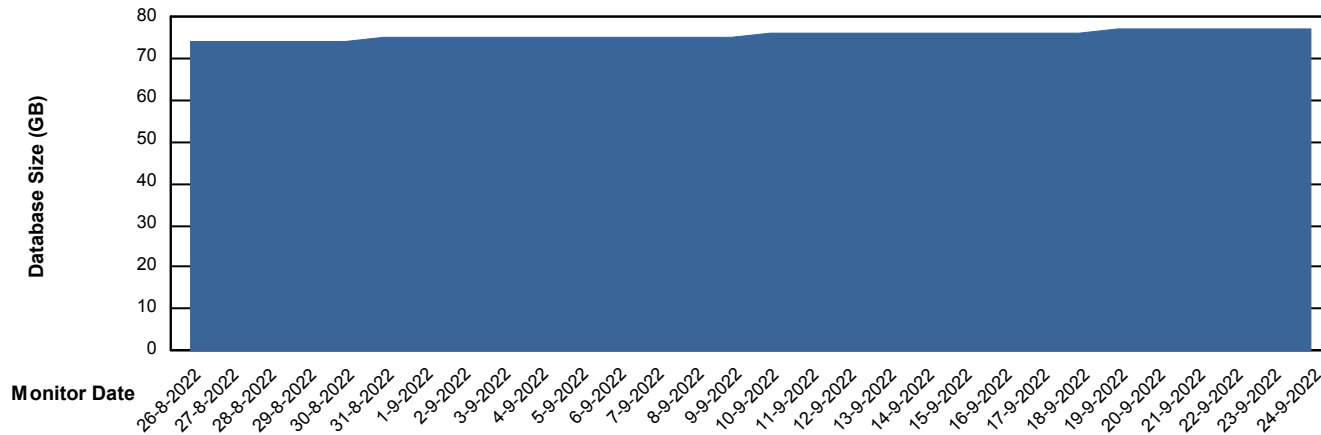

Weekly SLA Customer Report

Customer ECL_Production
Database ID 77

Database Performance ECLDB_Production

Weekly SLA Customer Report

Customer ECL_Production
Database ID 77

Database Performance ECLDB_Standby

DATABASE SIZE ECLDB_Production

Database growth over last month

Weekly SLA Customer Report

Customer ECL_Production
 Database ID 77

Database Tablespace ECLDB_Production

Date	Tablespace Name	Filesize (Gb)	Usedsize (Gb)	Percentage free
24-9-2022	ABSDATA	80	66	18
	INDX	8	5	39
23-9-2022	ABSDATA	80	66	18
	INDX	8	5	39
22-9-2022	ABSDATA	80	66	18
	INDX	8	5	39
21-9-2022	ABSDATA	80	66	18
	INDX	8	5	39
20-9-2022	ABSDATA	80	66	18
	INDX	8	5	39
19-9-2022	ABSDATA	80	65	18
	INDX	8	5	39
18-9-2022	ABSDATA	80	65	18
	INDX	8	5	39