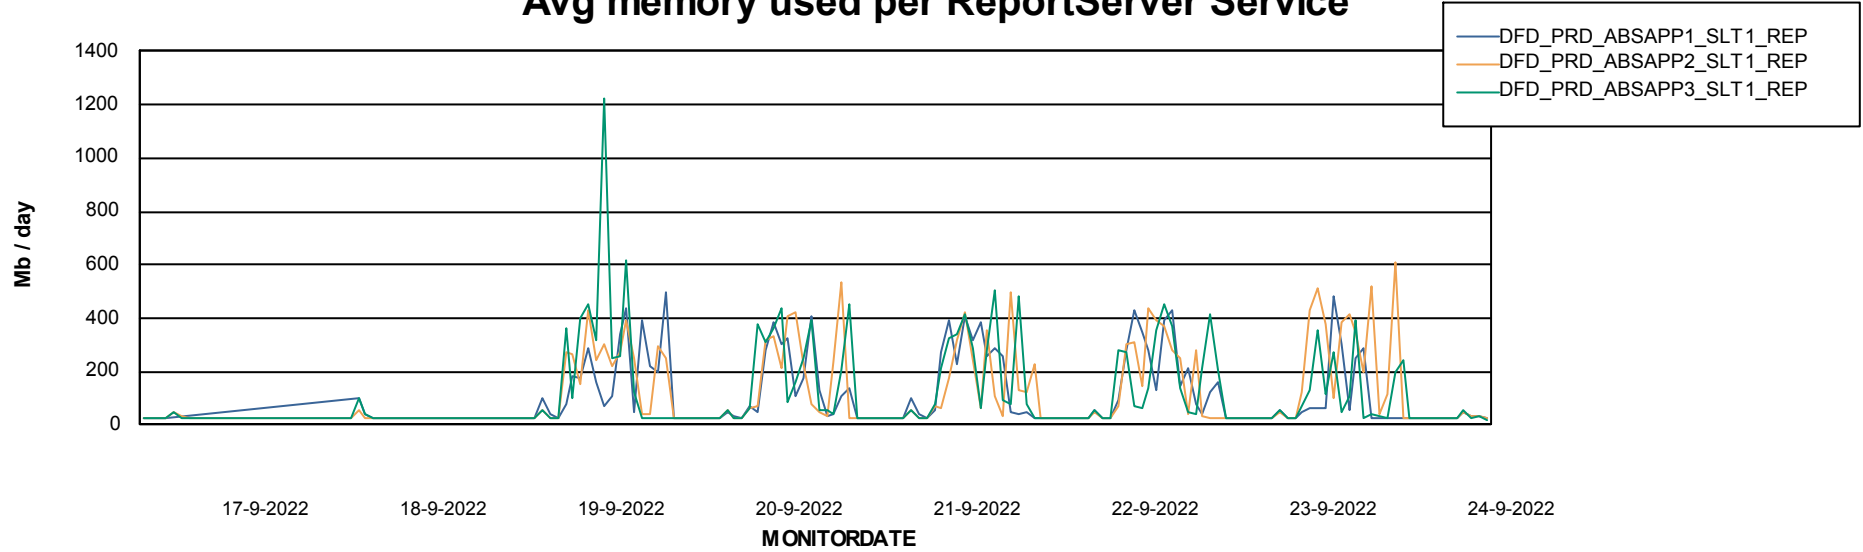

ABSSolute Application ReportServer Services

Avg memory used per ReportServer Service