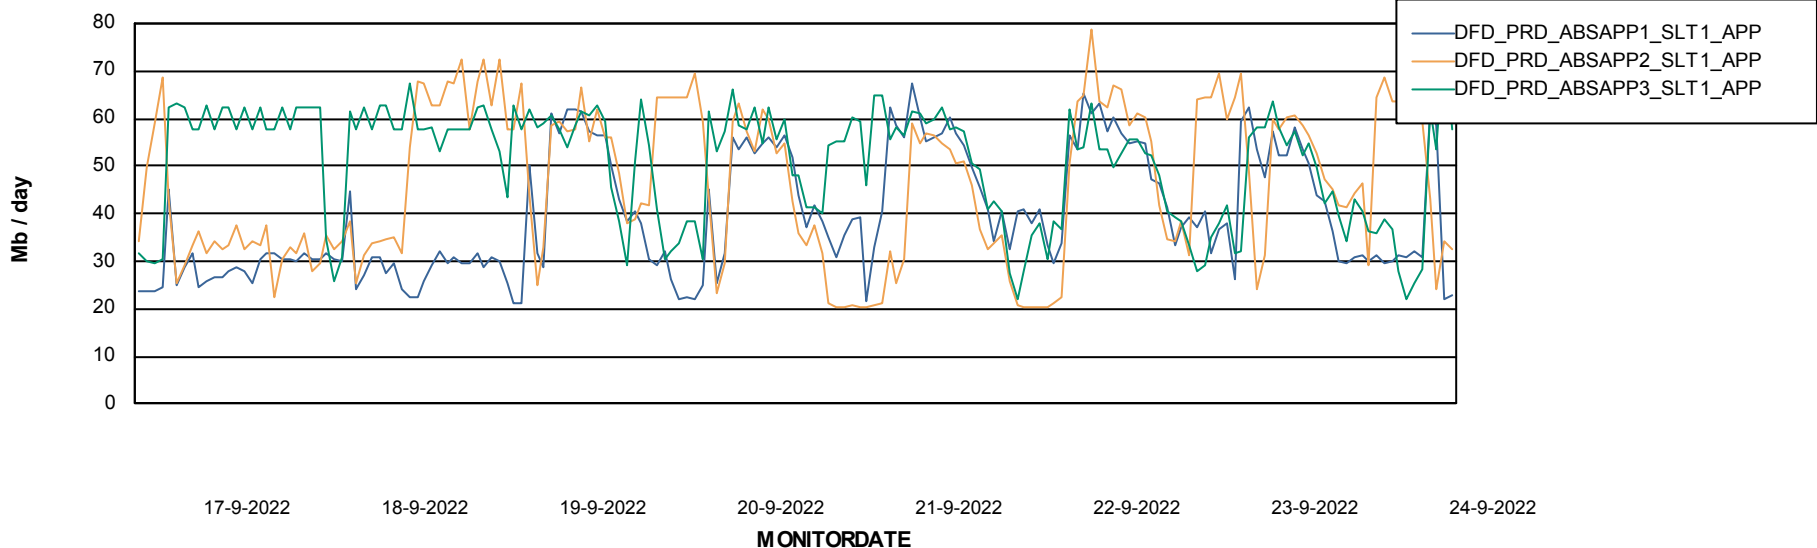

Weekly SLA Customer Report

Customer DFD_Production
Database ID 39

Database Performance DFDDB_Production

DATABASE SIZE DFDDB_Production

Database growth over last month

Weekly SLA Customer Report

Customer DFD_Production
Database ID 39

Database Tablespace DFDDDB_Production

Date	Tablespace Name	Filesize (Gb)	Usedsize (Gb)	Percentage free
24-9-2022	ABSDATA	83	0	100
	INDX	161	64	61
23-9-2022	ABSDATA	83	0	100
	INDX	161	64	61
22-9-2022	ABSDATA	83	0	100
	INDX	161	63	61
21-9-2022	ABSDATA	83	0	100
	INDX	161	63	61
20-9-2022	ABSDATA	83	0	100
	INDX	161	63	61
19-9-2022	ABSDATA	83	0	100
	INDX	161	63	61
18-9-2022	ABSDATA	83	0	100
	INDX	161	61	62

Weekly SLA Customer Report

Customer DFD_Production
Database ID 39

ABSSolute Application Server Services

Avg memory used per ABS Server Service

Avg users per day per ABS server

Weekly SLA Customer Report

Customer DFD_Production
Database ID 39