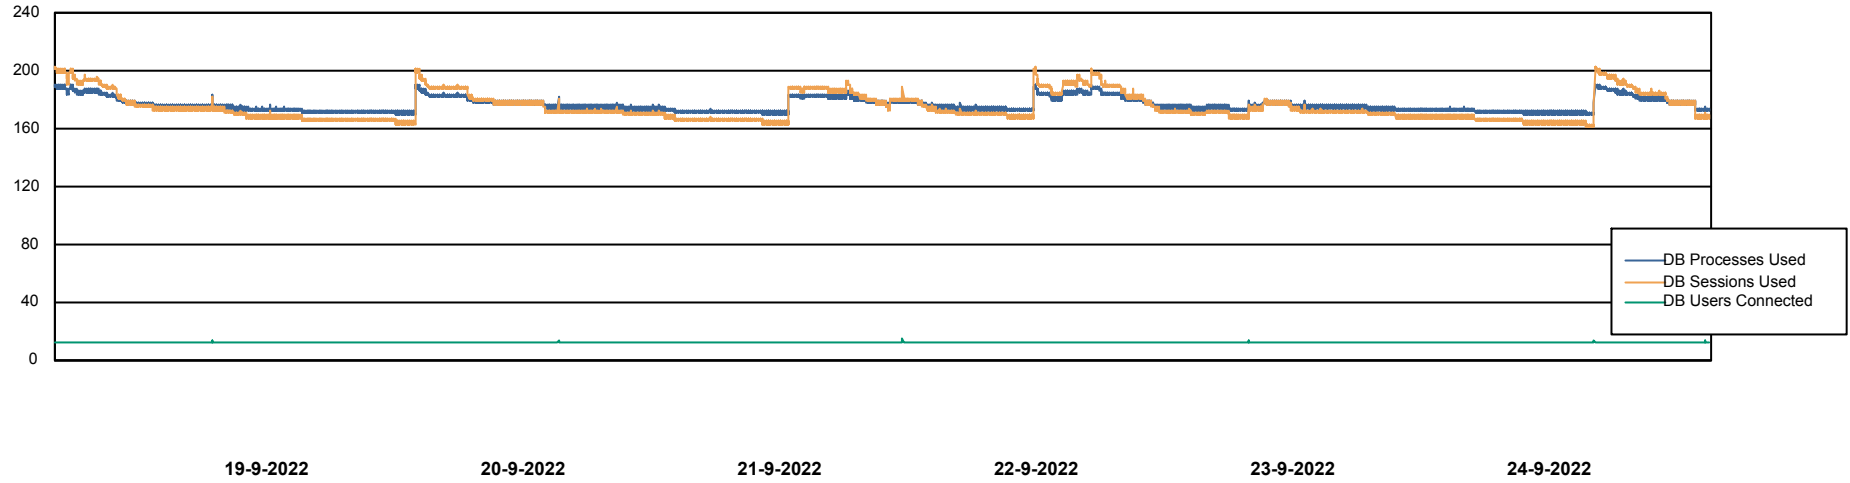

Database Performance CLODB_TEST_CLO-ORA02