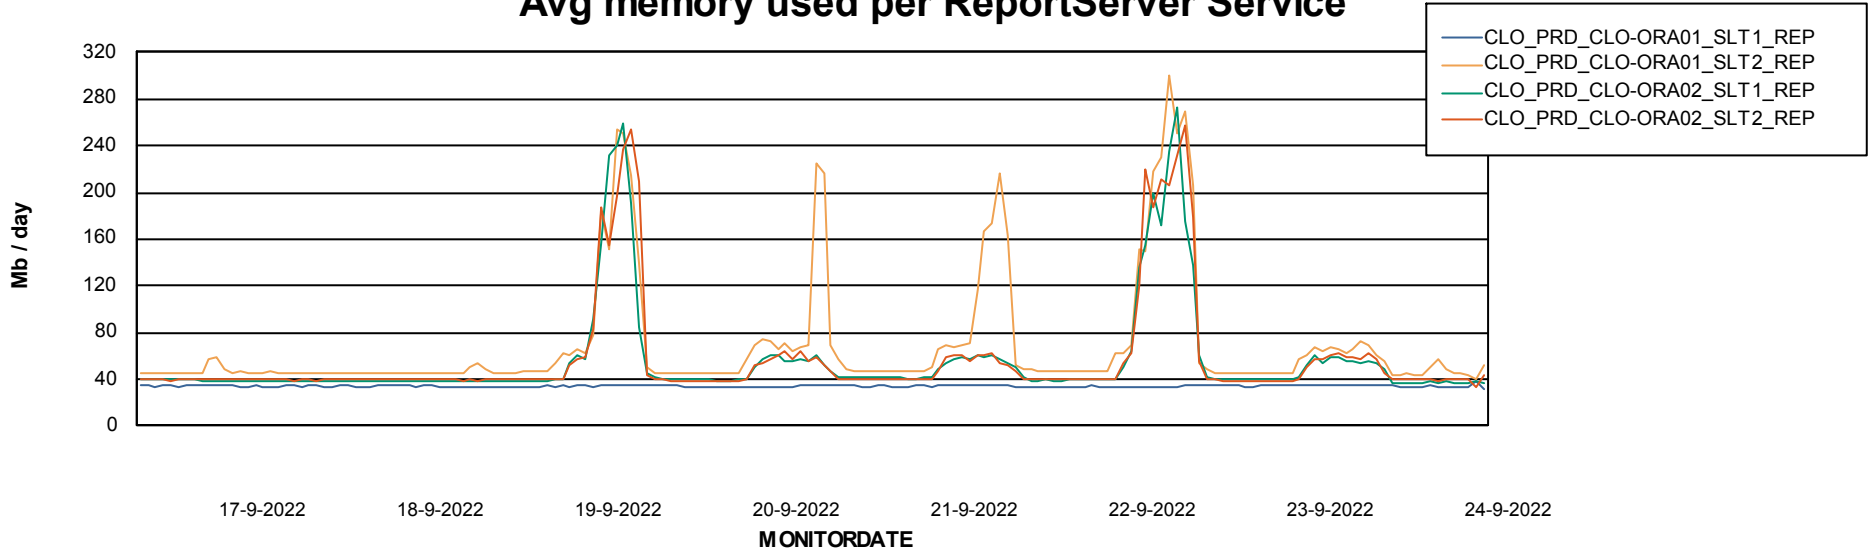

ABSSolute Application ReportServer Services

Avg memory used per ReportServer Service