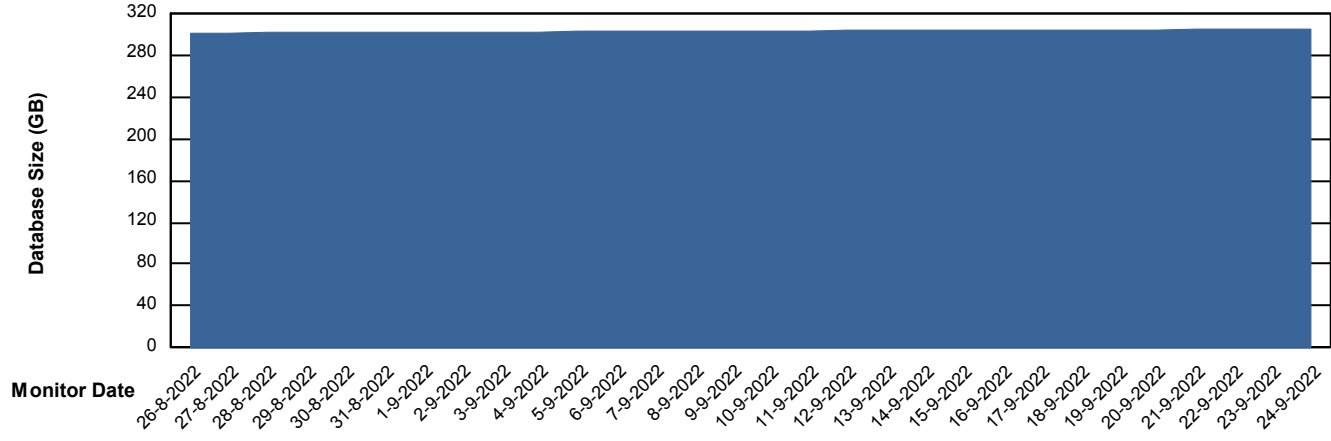

DATABASE SIZE CLODB_PRD_CLO-ORA01

Database growth over last month