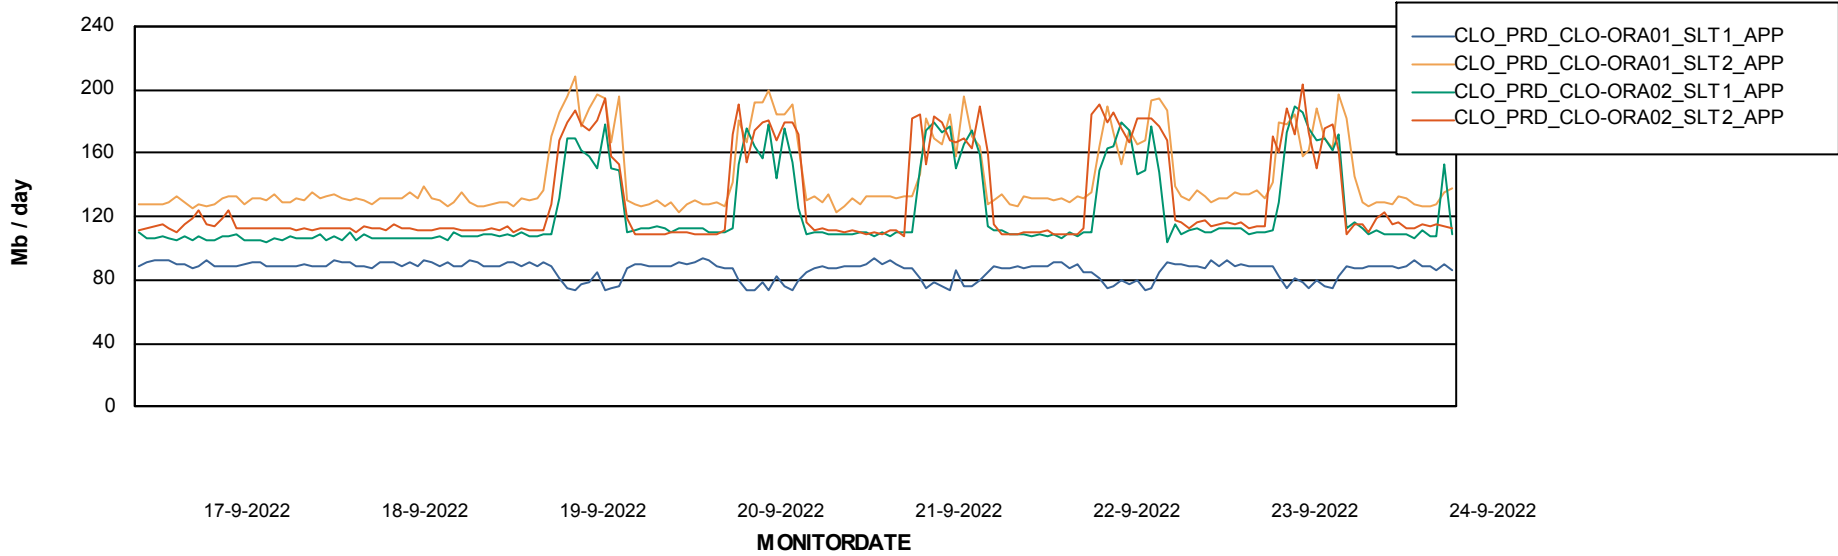

Weekly SLA Customer Report

Customer CLO Production
Database ID 38

Database Tablespace CLODB_TEST_CLO-ORA02

Date	Tablespace Name	Filesize (Gb)	Usedsize (Gb)	Percentage free
24-9-2022	ABSDATA	88	47	47
	INDX	112	94	16
23-9-2022	ABSDATA	88	47	47
	INDX	112	94	16
22-9-2022	ABSDATA	88	47	47
	INDX	112	94	16
21-9-2022	ABSDATA	88	47	47
	INDX	112	94	16
20-9-2022	ABSDATA	88	47	47
	INDX	112	94	16
19-9-2022	ABSDATA	88	47	47
	INDX	112	94	16
18-9-2022	ABSDATA	88	47	47
	INDX	112	94	16

Weekly SLA Customer Report

Customer CLO Production
Database ID 38

ABSSolute Application Server Services

Avg memory used per ABS Server Service

Avg users per day per ABS server

Weekly SLA Customer Report

Customer CLO Production
Database ID 38