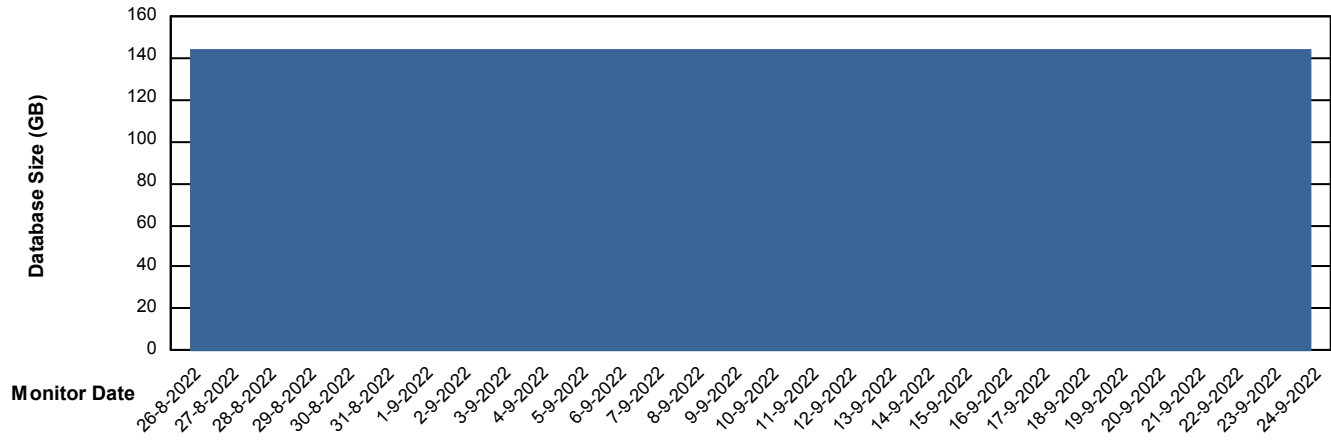

DATABASE SIZE CLODB_TEST_CLO-ORA02

Database growth over last month