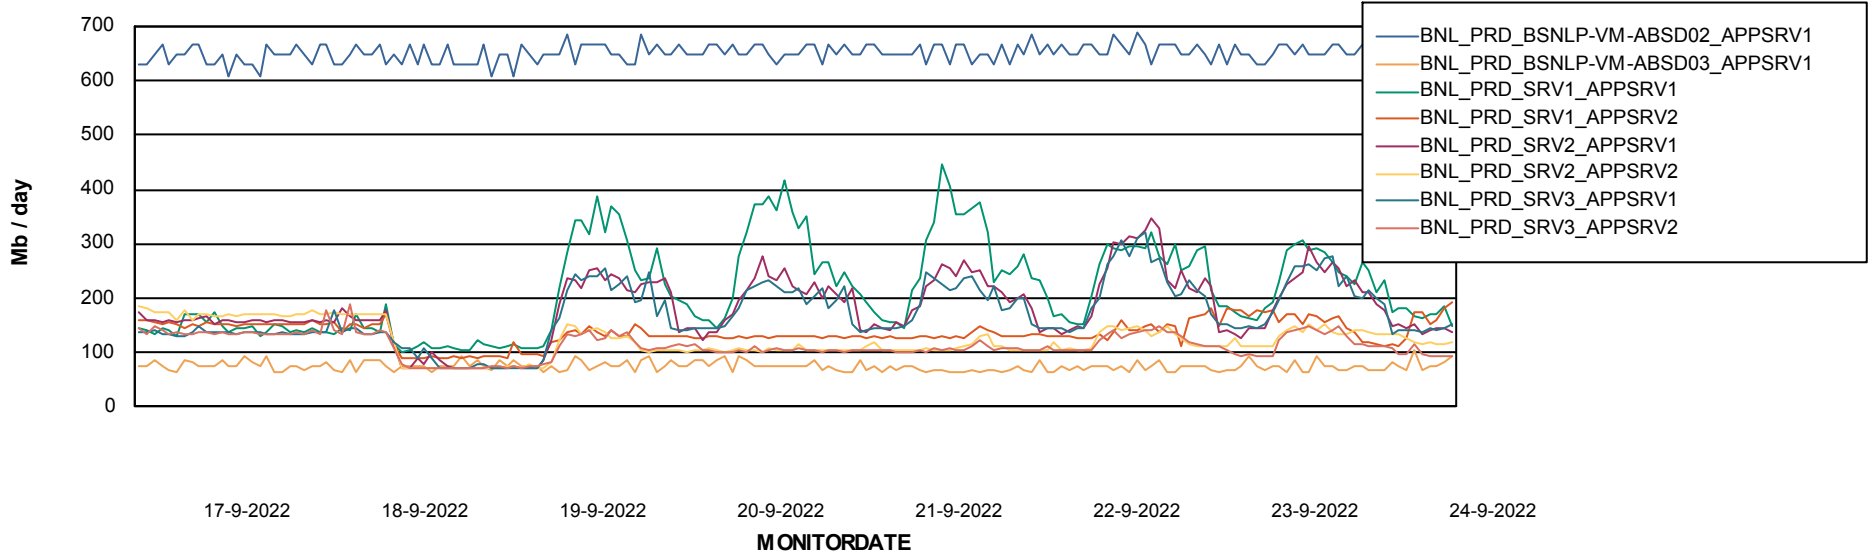

DATABASE SIZE BNLDB_Production_New

Database growth over last month

Weekly SLA Customer Report

Customer BNL_Production
 Database ID 83

Database Tablespace BNLDB_Production_New

Date	Tablespace Name	Filesize (Gb)	Usedsize (Gb)	Percentage free
24-9-2022	ABSDATA	105	74	30
	INDX	200	146	27
23-9-2022	ABSDATA	105	74	30
	INDX	200	146	27
22-9-2022	ABSDATA	105	74	30
	INDX	200	146	27
21-9-2022	ABSDATA	105	74	30
	INDX	200	146	27
20-9-2022	ABSDATA	105	74	30
	INDX	200	146	27
19-9-2022	ABSDATA	105	74	30
	INDX	200	145	27
18-9-2022	ABSDATA	105	74	30
	INDX	200	145	27

Standby Database Health BNL_Production

Recovery lag for last 7 days

Weekly SLA Customer Report

Customer BNL_Production
Database ID 83

ABSolute Application Server Services

Avg memory used per ABS Server Service

Avg users per day per ABS server

Weekly SLA Customer Report

Customer BNL_Production
Database ID 83

ABSolute Web Component Services

Avg memory used per ReportServer Service

Weekly SLA Customer Report

Customer BNL_Production
Database ID 83