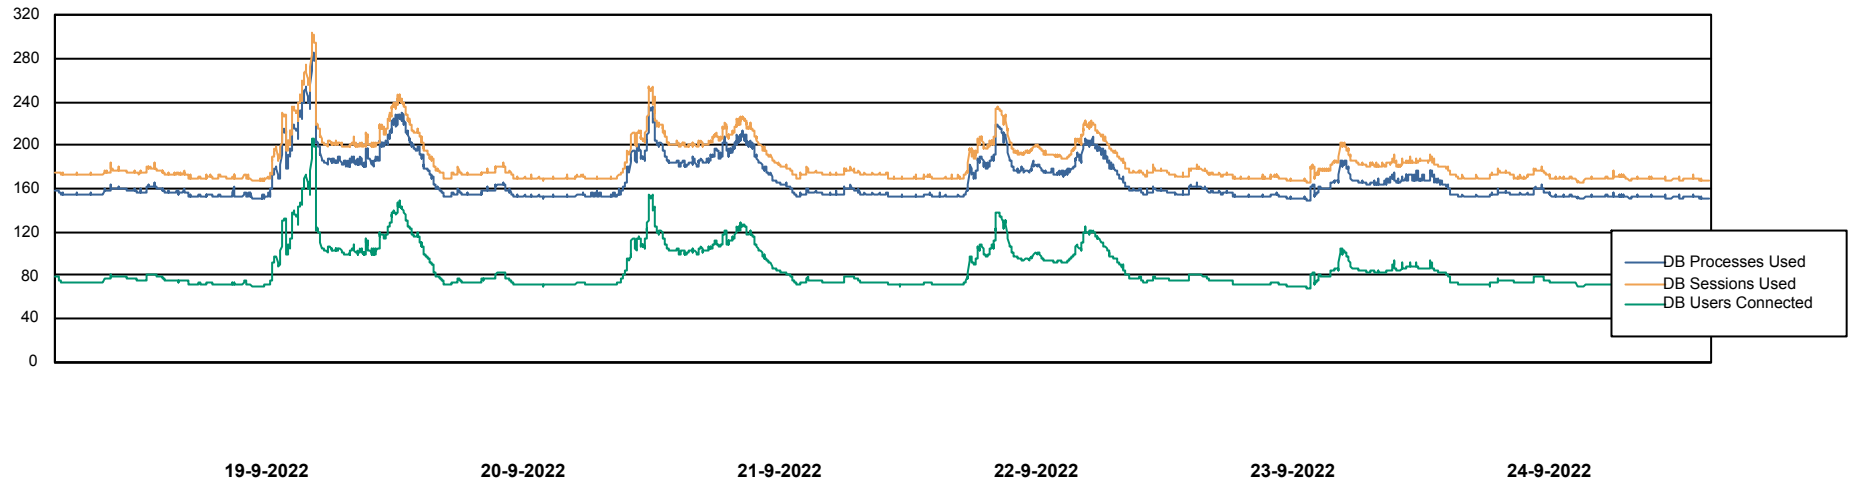

Weekly SLA Customer Report

Customer AUJ Production
Database ID 41

Database Performance AUJ Prod. BI DB (PABSBI1 server)

Weekly SLA Customer Report

Customer AUJ Production
Database ID 41

Database Performance AUJ_DB1_Primary