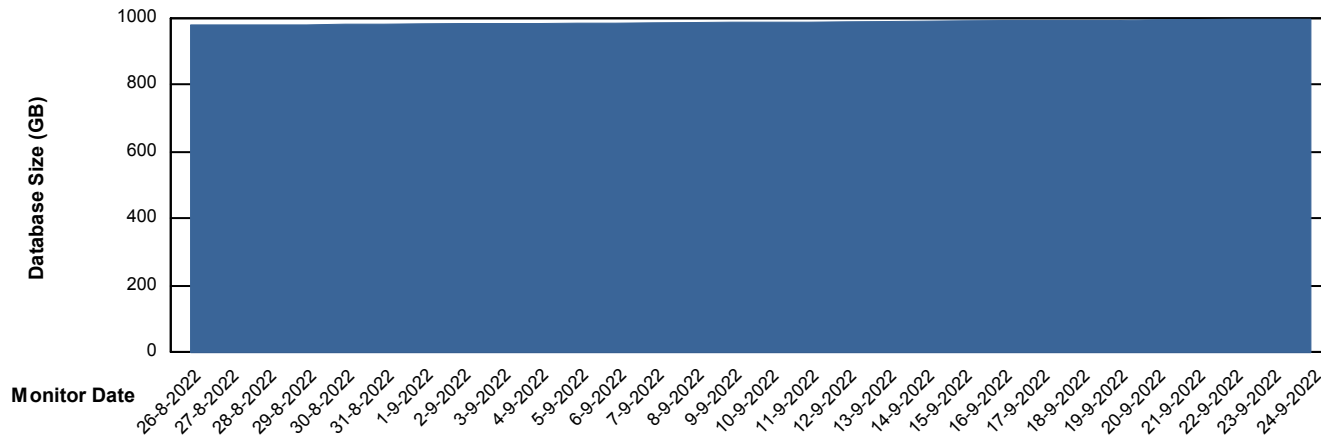

Weekly SLA Customer Report

Customer AUJ Production
Database ID 41

DATABASE SIZE AUJ Prod. BI DB (PABSBI1 server)

Database growth over last month

DATABASE SIZE AUJ_DB1_Primary

Database growth over last month