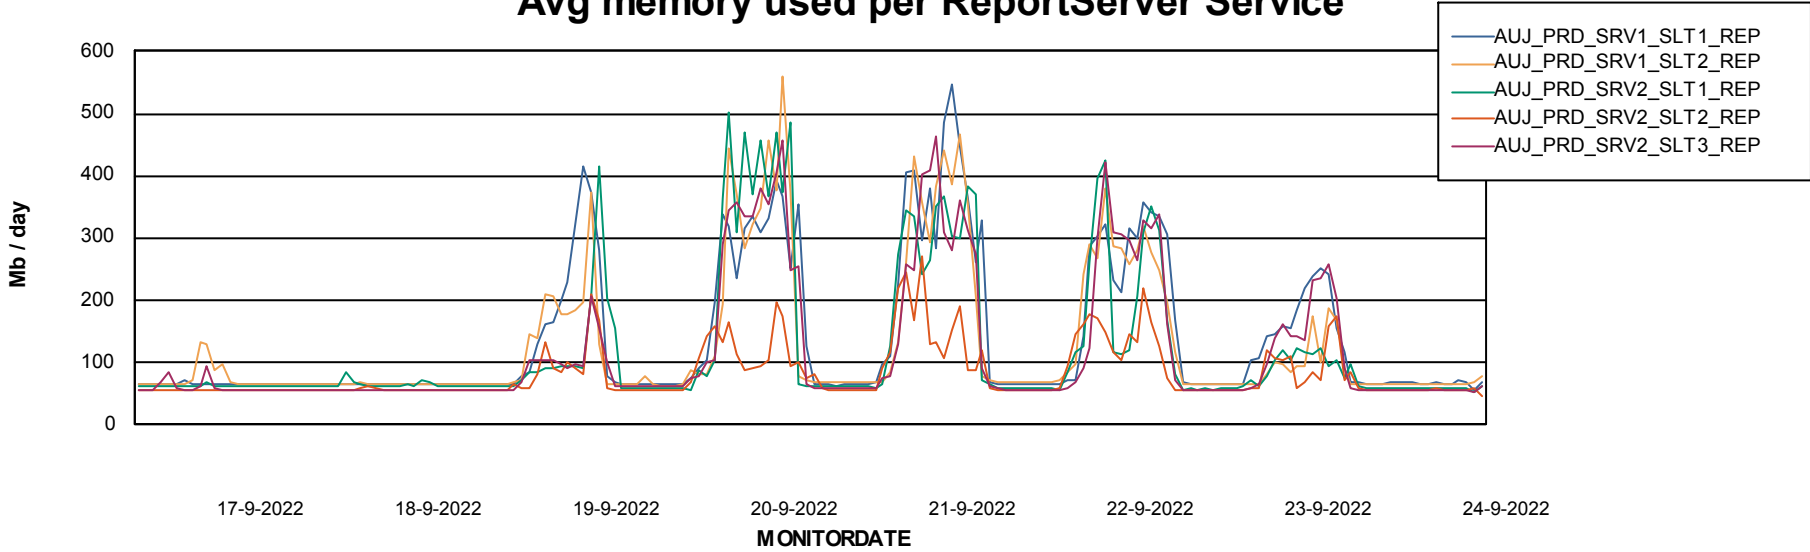

ABSSolute Application ReportServer Services

Avg memory used per ReportServer Service