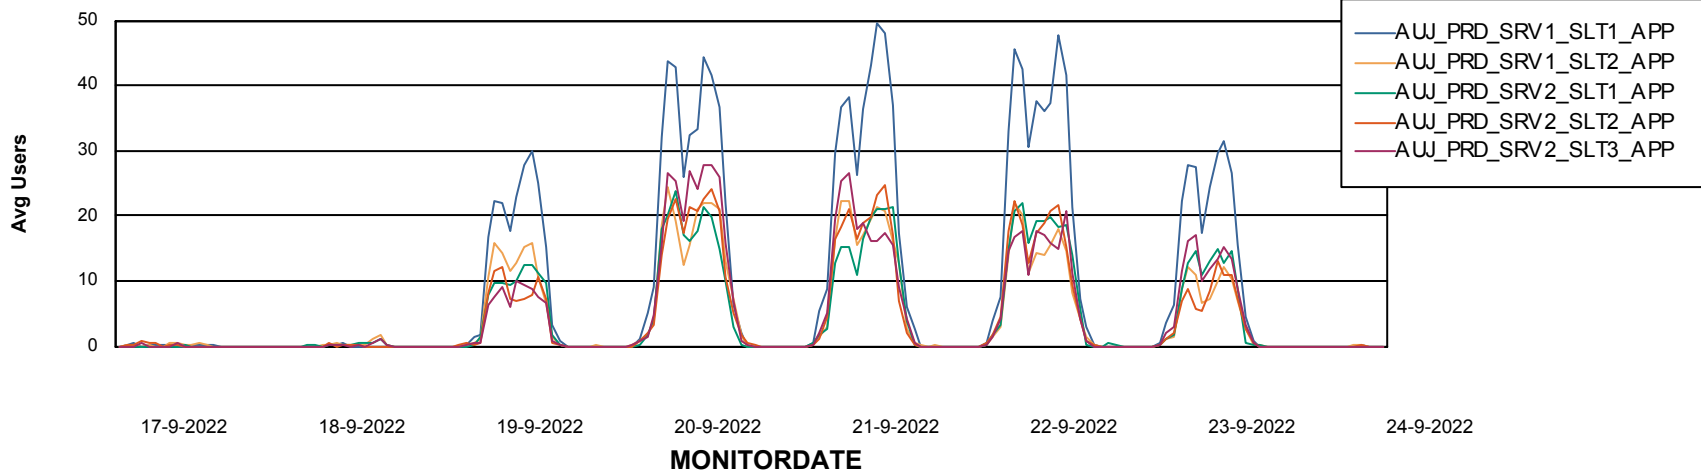

Weekly SLA Customer Report

Customer AUJ Production
Database ID 41

ABSSolute Application Server Services

Avg memory used per ABS Server Service

Avg users per day per ABS server

Weekly SLA Customer Report

Customer AUJ Production
Database ID 41