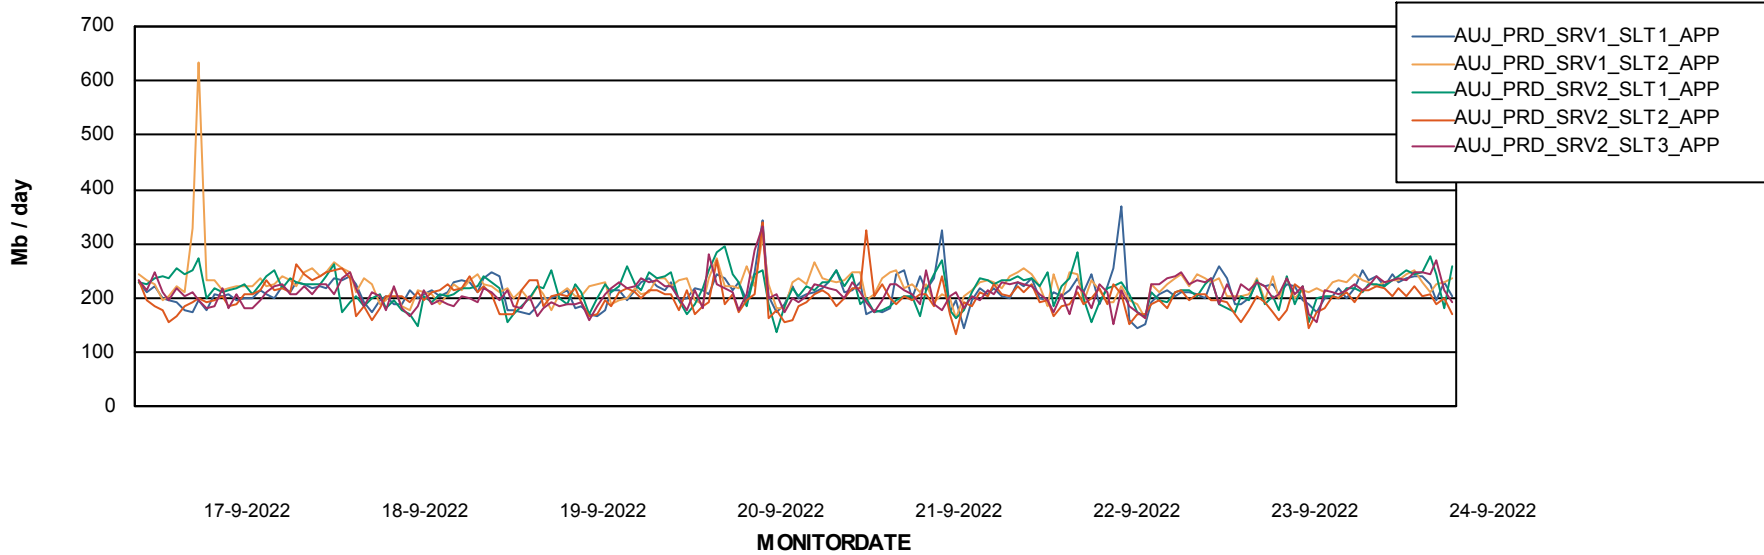

ABSSolute Application Server Services

Avg memory used per ABS Server Service