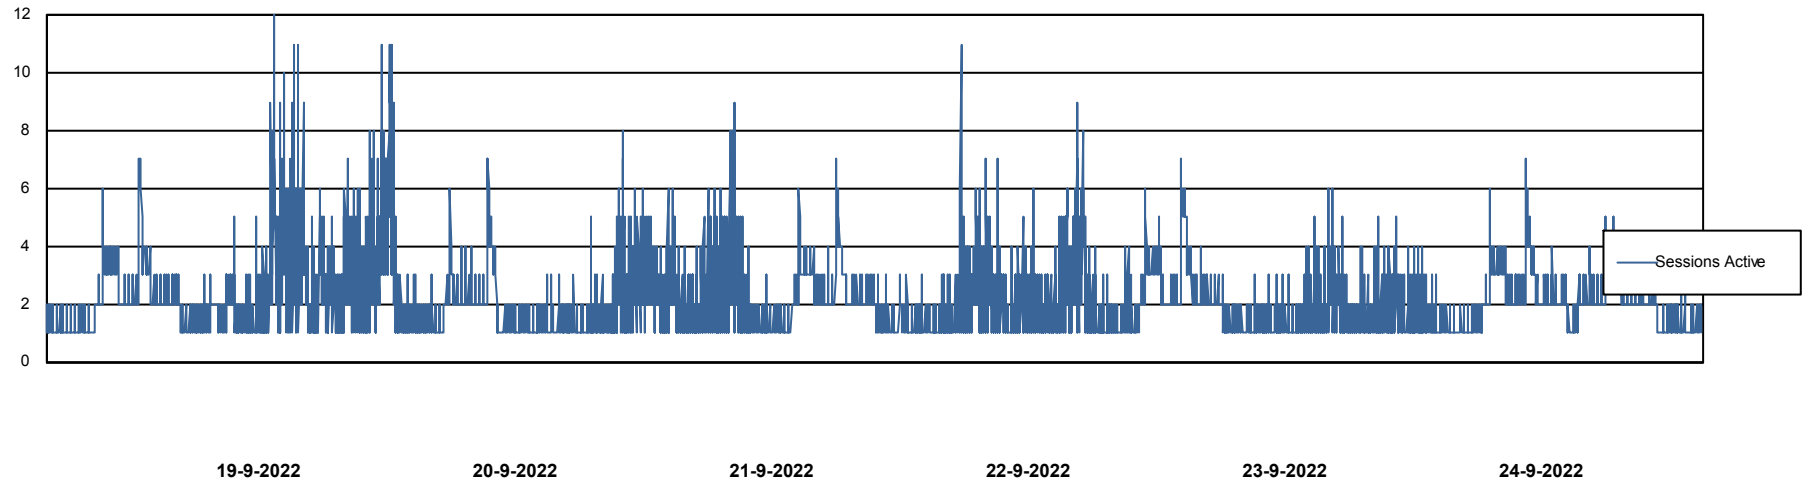

Weekly SLA Customer Report

Customer AUJ Production
Database ID 41

Database Performance AUJ Prod. BI DB (PABSBI1 server)

Weekly SLA Customer Report

Customer AUJ Production
Database ID 41

Database Performance AUJ_DB1_Primary