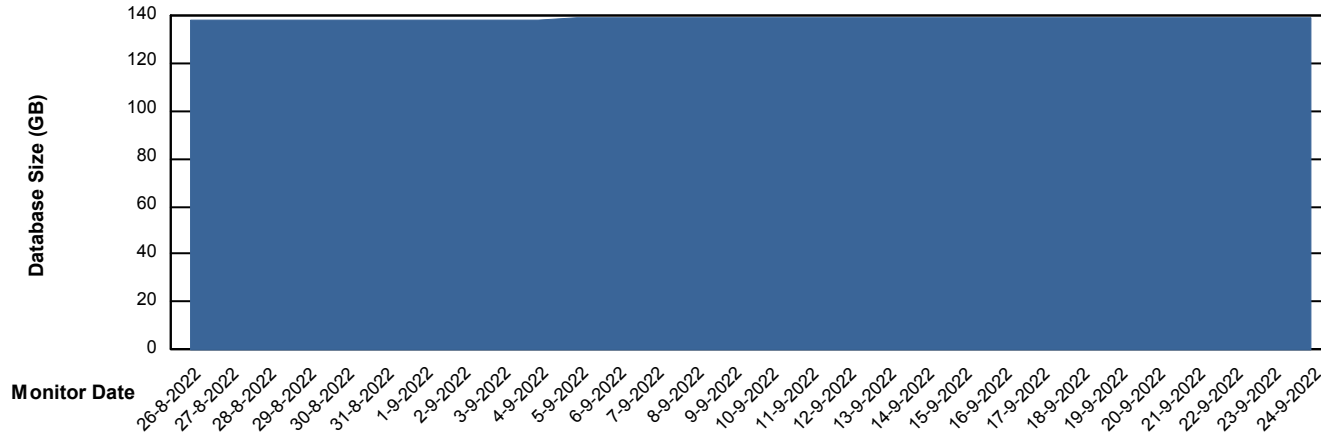

DATABASE SIZE AUJ Prod. BI DB (PABSBI1 server)

Database growth over last month