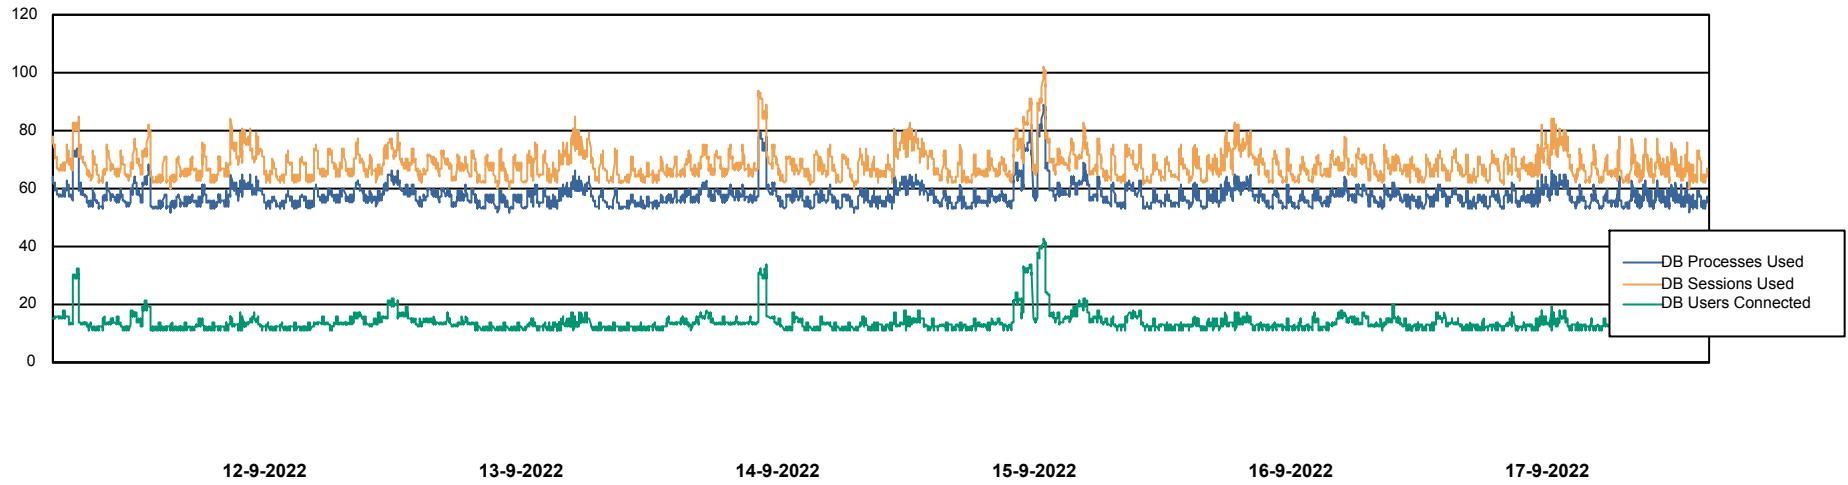

Database Performance VOSDB_BI