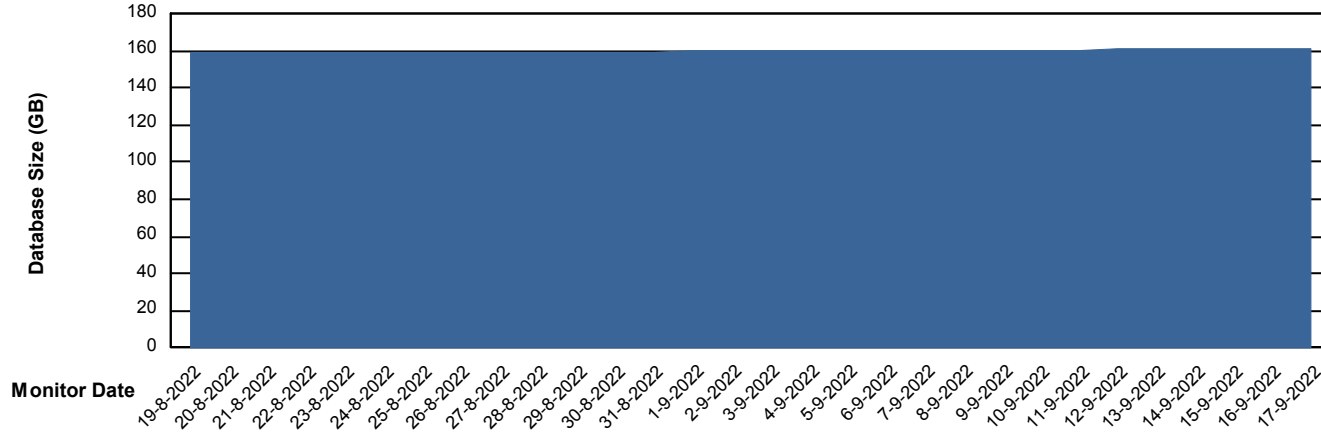

Customer VOS_Production
Database ID 143

Database Performance VOSDB_Standby

DB Processes Max 1,000

Weekly SLA Customer Report

Customer VOS_Production
Database ID 143

DATABASE SIZE VOSDB_BI

Database growth over last month