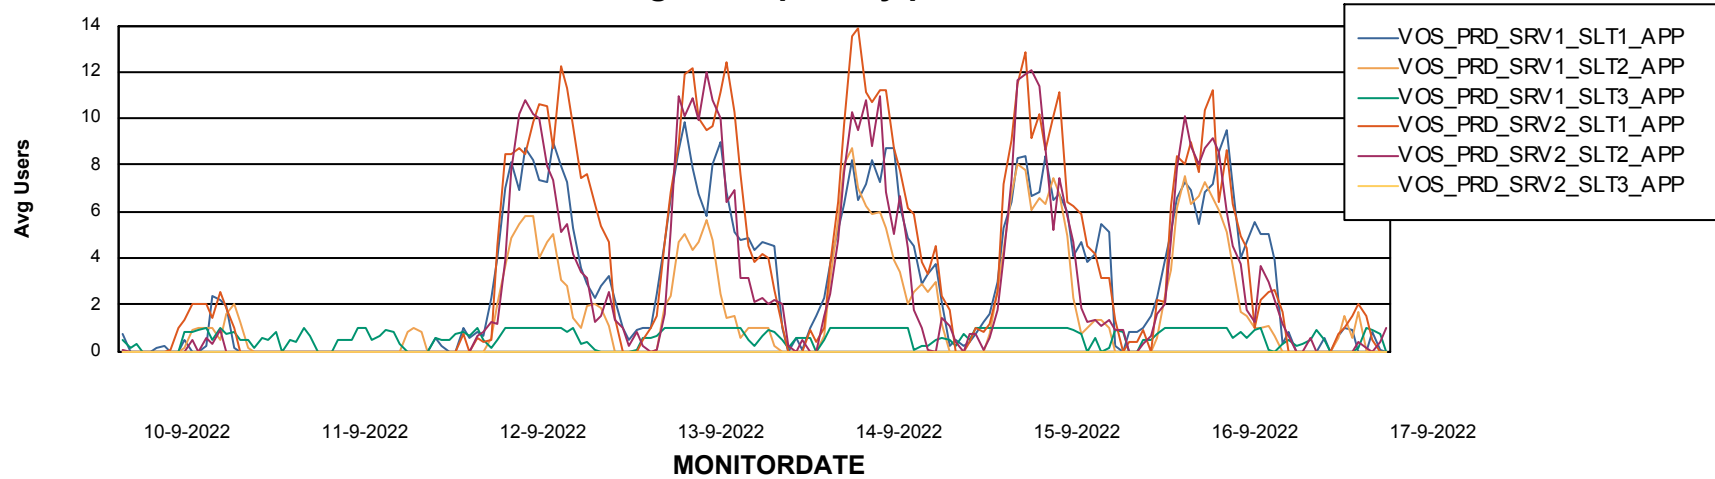

Avg users per day per ABS server