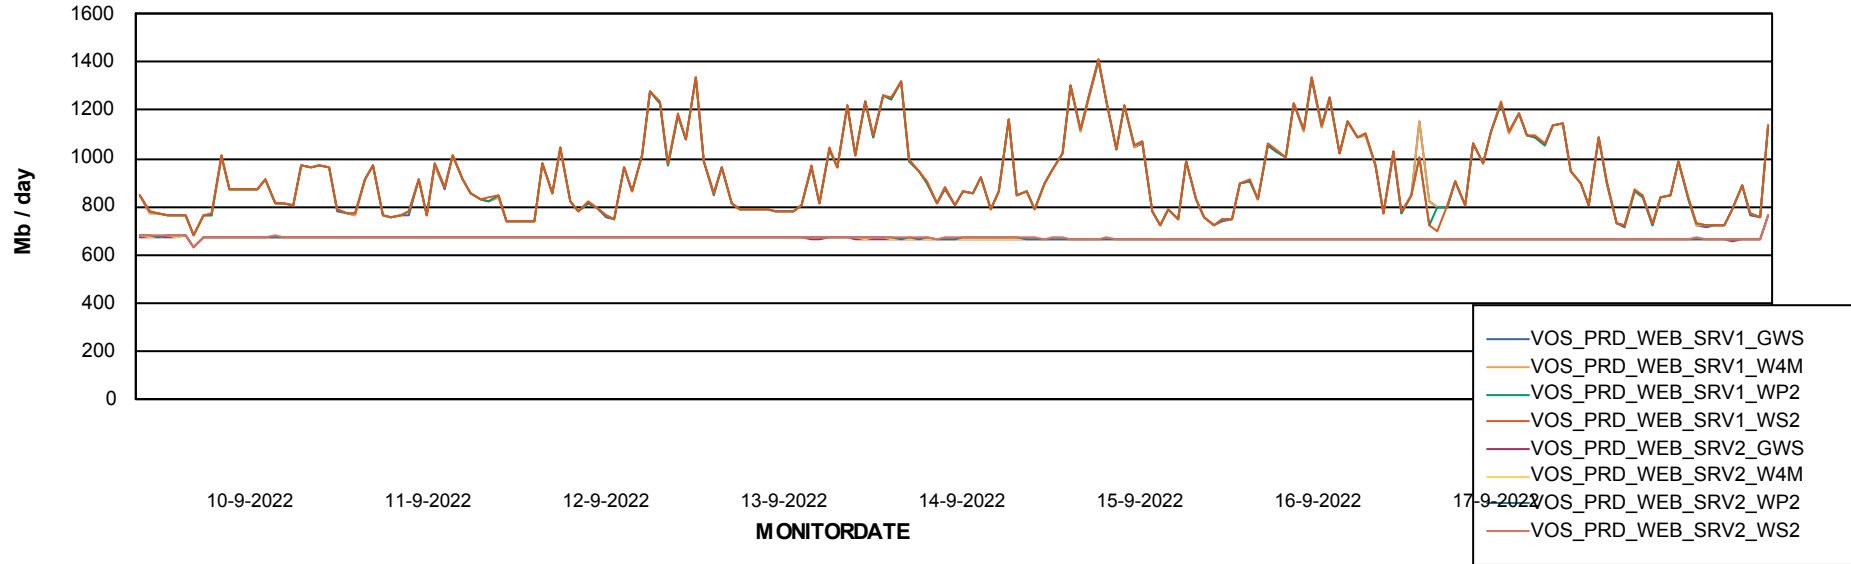

ABSolute Web Component Services

Avg memory used per ABS Web component