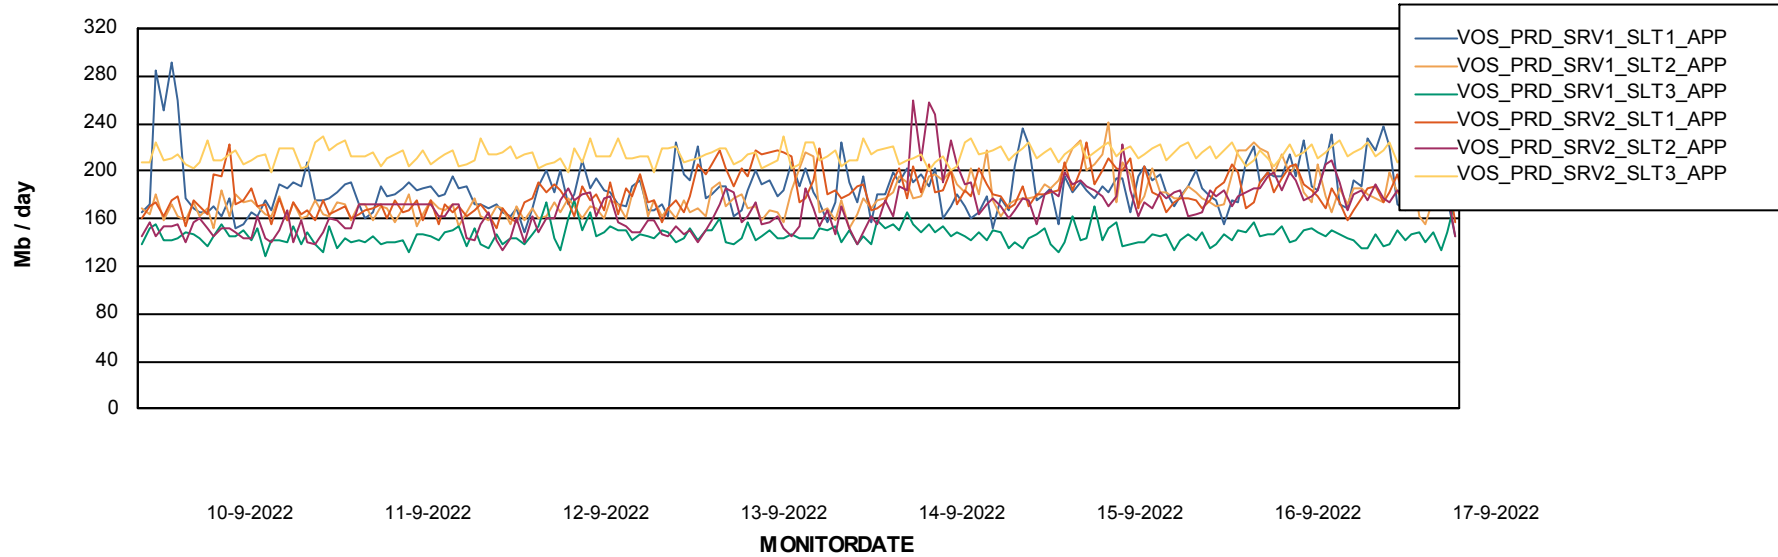

Standby Database Health VOS_Production

Recovery lag for last 7 days

Weekly SLA Customer Report

Customer VOS_Production
Database ID 143

ABSSolute Application Server Services

Avg memory used per ABS Server Service