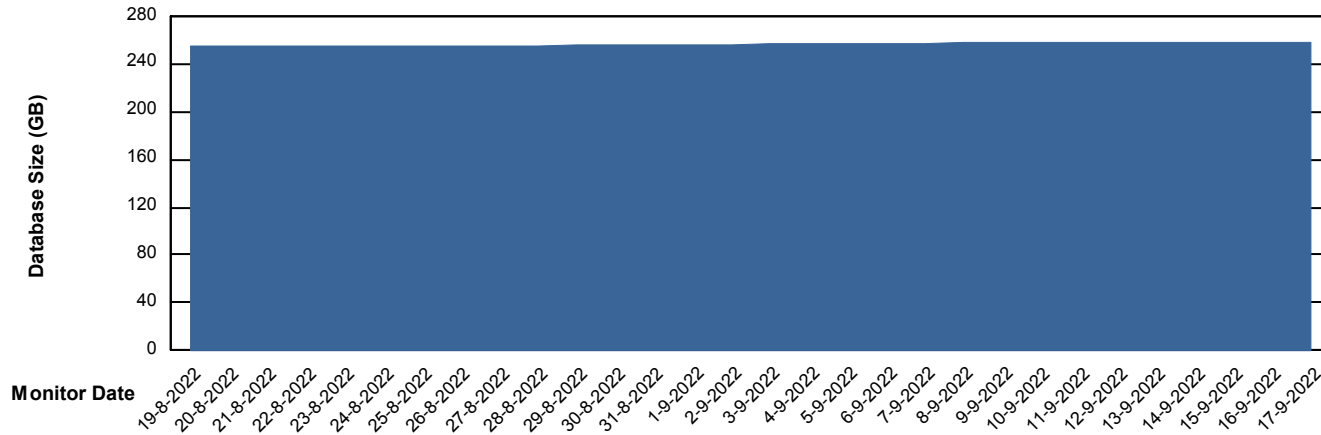

DATABASE SIZE VOSDB_Production

Database growth over last month