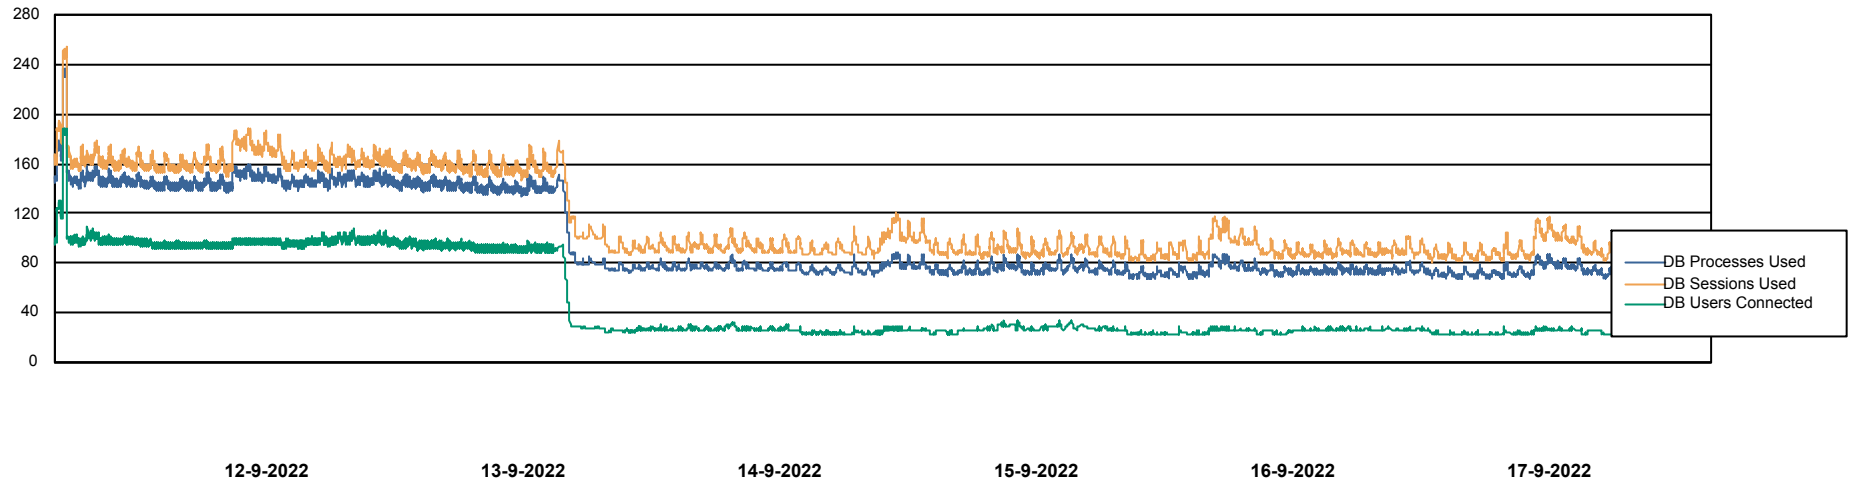

Weekly SLA Customer Report

Customer VEN_Production
 Database ID 35

Harddisk Usage VEN_PRD_VENABS08_BI

	Free disk space on C: (%)	Total disk space on C: (Gb)	Used disk space on C: (Gb)	Free disk space on D: (%)	Total disk space on D: (Gb)	Used disk space on D: (Gb)
17-9-2022	42	102	59	21	601	474
16-9-2022	42	102	59	21	601	473
15-9-2022	42	102	59	21	601	473
14-9-2022	42	102	59	21	601	473
13-9-2022	42	102	59	21	601	473
12-9-2022	42	102	59	21	601	473
11-9-2022	42	102	59	21	601	473

Weekly SLA Customer Report

Customer VEN_Production
Database ID 35

Database Performance VENDB_Production

Weekly SLA Customer Report

Customer VEN_Production
Database ID 35

Database Performance VENDB_Standby

DB Processes Max 300