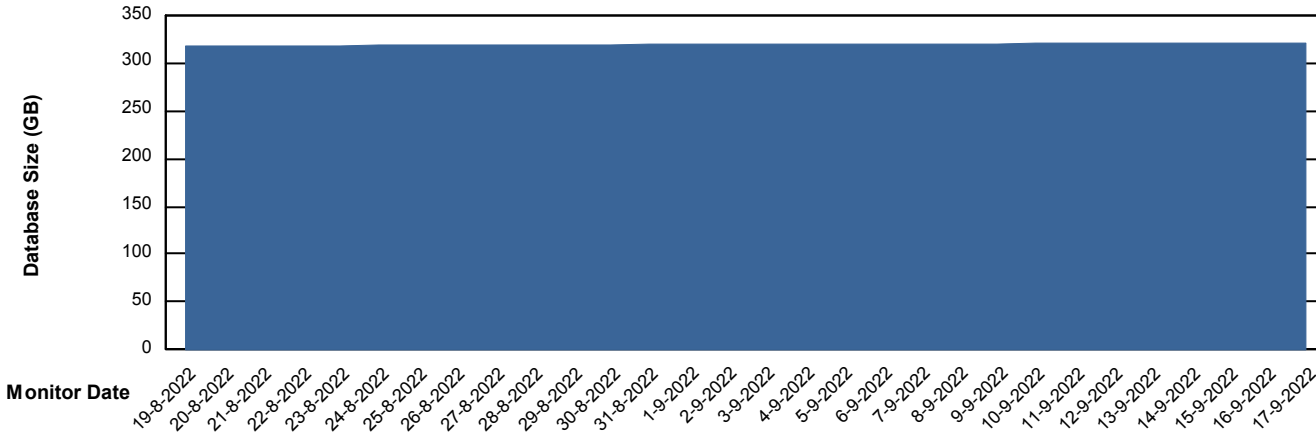

Weekly SLA Customer Report

Customer VEN_Production
Database ID 35

Database Performance VENDB_Production

Weekly SLA Customer Report

Customer VEN_Production
Database ID 35

Database Performance VENDB_Standby

DB Processes Max 300

Weekly SLA Customer Report

Customer VEN_Production
 Database ID 35

DATABASE SIZE VENDB_Production

Database growth over last month

Database Tablespace VENDB_Production

Date	Tablespace Name	Filesize (Gb)	Usedsize (Gb)	Percentage free
17-9-2022	ABSDATA	200	163	19
	INDX	184	149	19
16-9-2022	ABSDATA	200	163	19
	INDX	184	149	19
15-9-2022	ABSDATA	200	163	19
	INDX	184	149	19
14-9-2022	ABSDATA	200	162	19
	INDX	184	149	19
13-9-2022	ABSDATA	200	162	19
	INDX	184	149	19
12-9-2022	ABSDATA	200	162	19
	INDX	184	149	19
11-9-2022	ABSDATA	200	162	19
	INDX	184	149	19