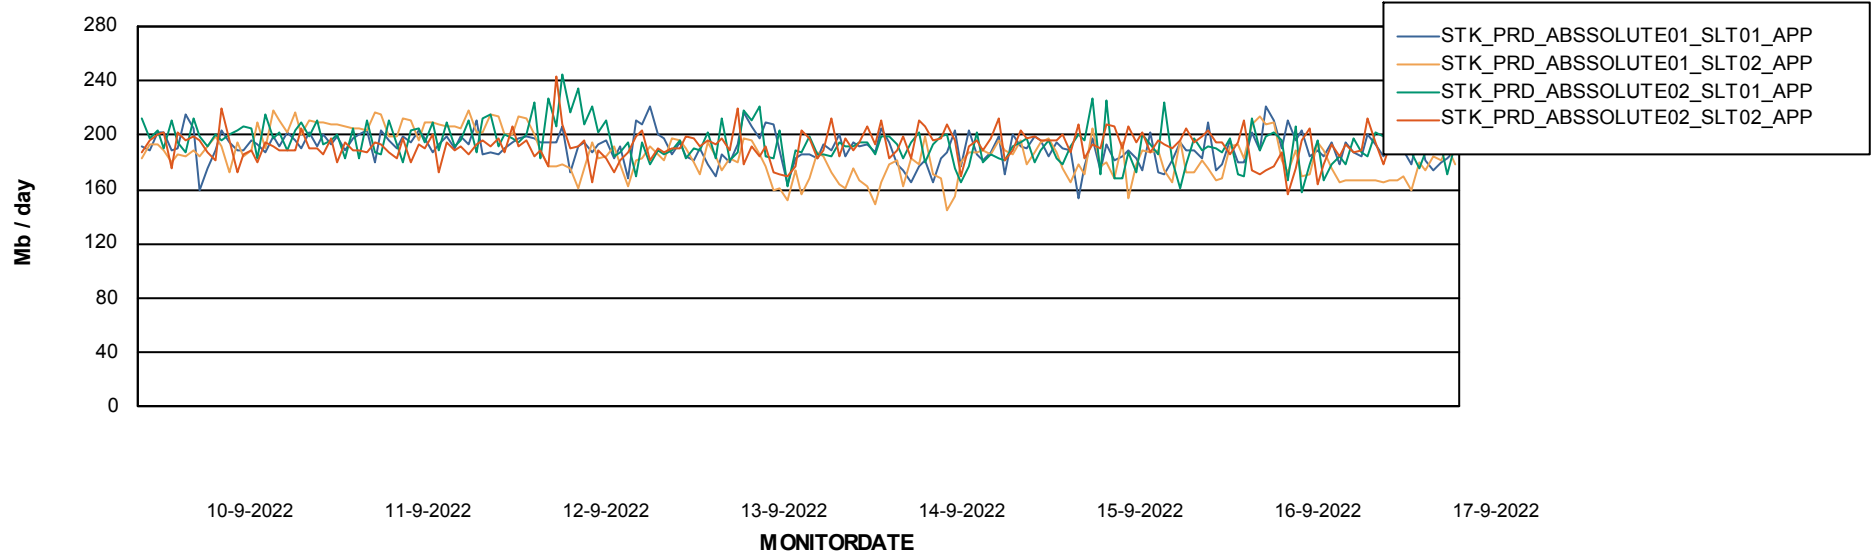

ABSSolute Application Server Services

Avg memory used per ABS Server Service