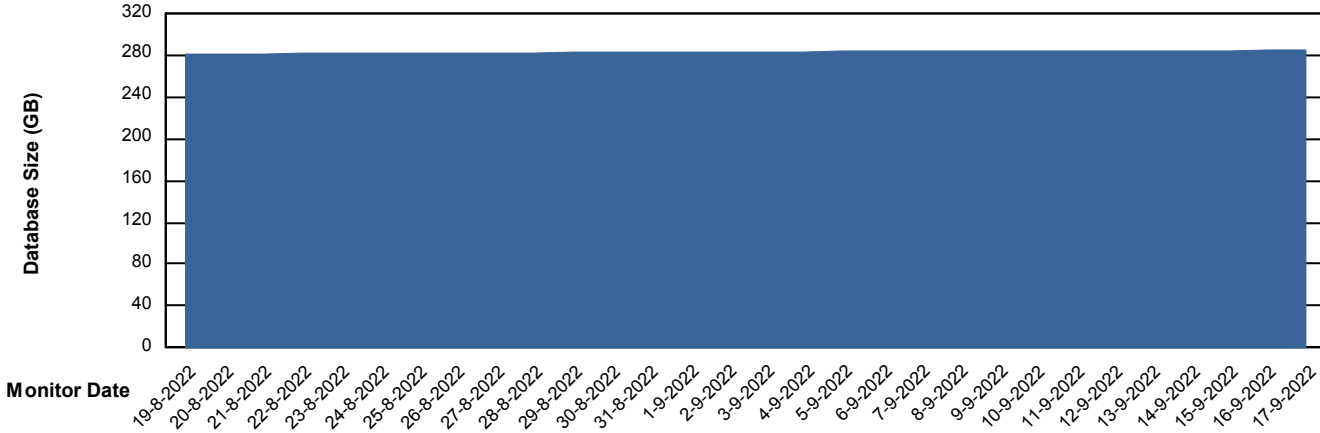

Database growth over last month

Database Tablespace STKDB_Production

Date	Tablespace Name	Filesize (Gb)	Usedsize (Gb)	Percentage free
17-9-2022	ABSDATA	200	112	44
	INDX	200	163	19
16-9-2022	ABSDATA	200	112	44
	INDX	200	163	19
15-9-2022	ABSDATA	200	112	44
	INDX	200	163	19
14-9-2022	ABSDATA	200	112	44
	INDX	200	163	19
13-9-2022	ABSDATA	200	112	44
	INDX	200	163	19
12-9-2022	ABSDATA	200	112	44
	INDX	200	163	19
11-9-2022	ABSDATA	200	112	44
	INDX	200	163	19