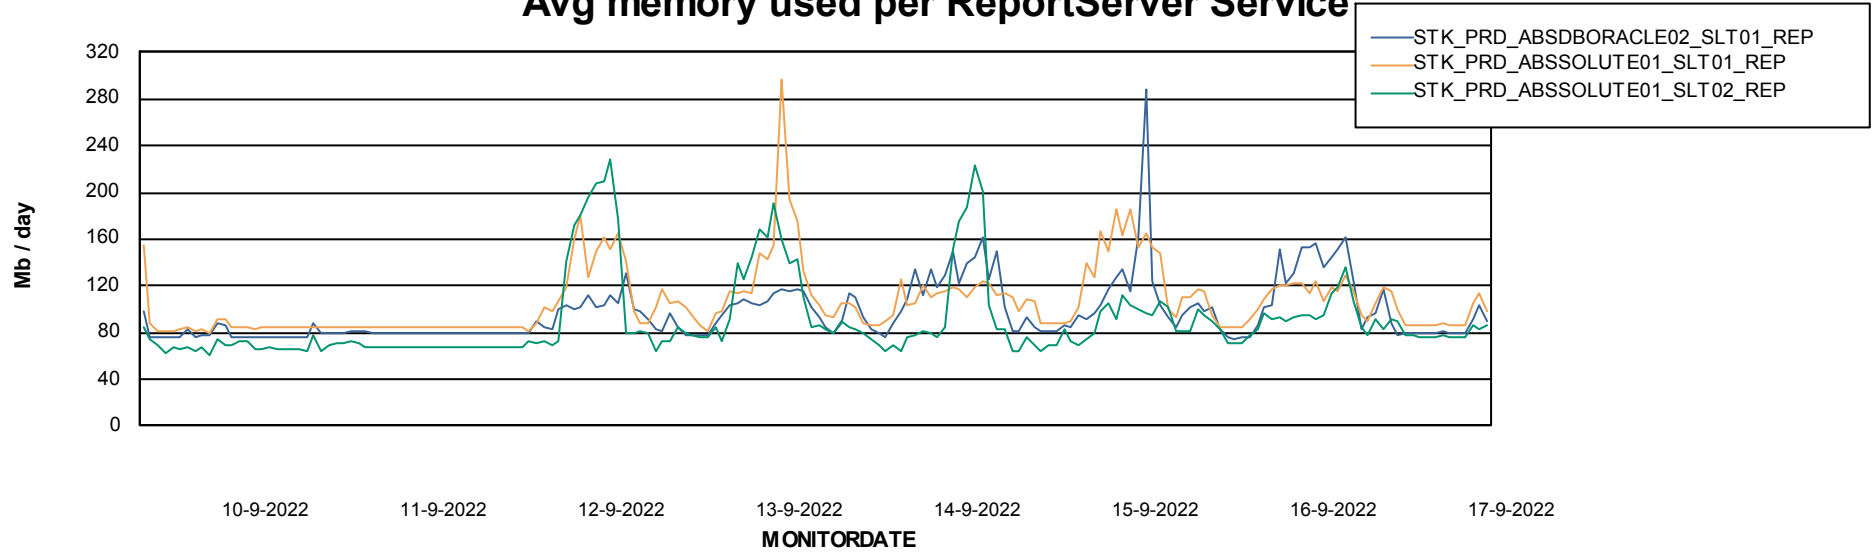

Avg memory used per ABS Server Service

Avg users per day per ABS server

Weekly SLA Customer Report

Customer STK_Production
Database ID 82

ABSSolute Application ReportServer Services

Avg memory used per ReportServer Service