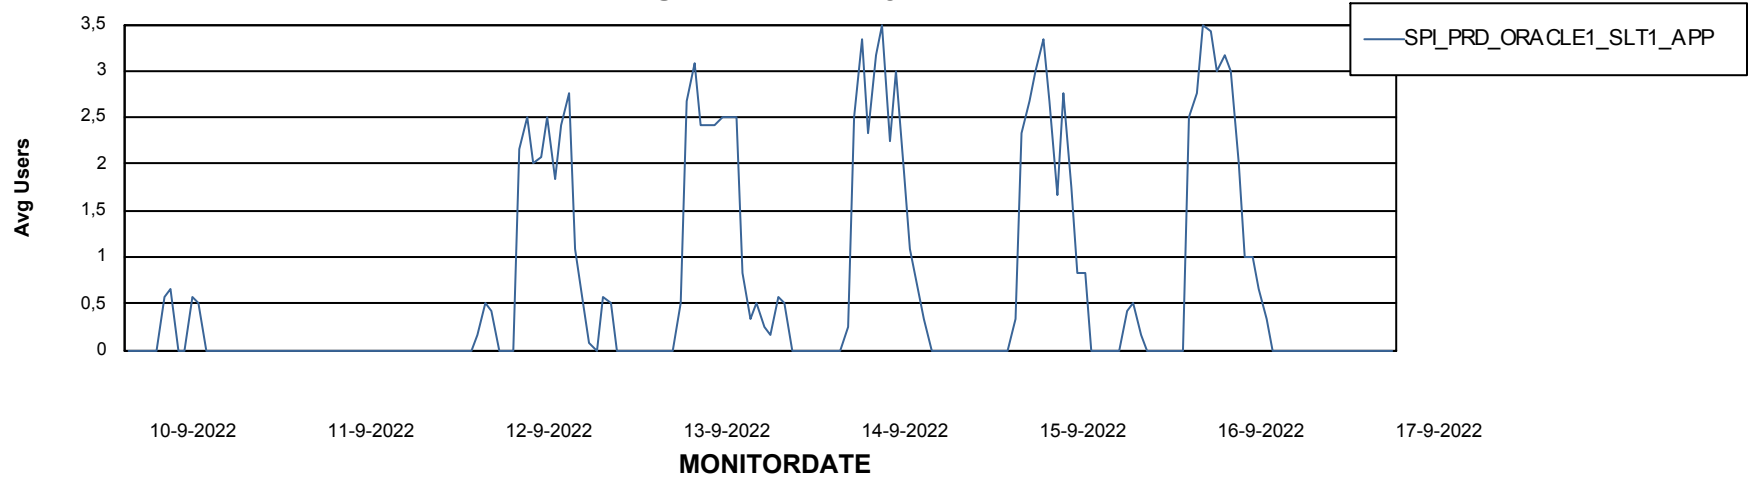

Weekly SLA Customer Report

Customer SPI_Production
Database ID 49

ABSSolute Application Server Services

Avg memory used per ABS Server Service

Avg users per day per ABS server

Weekly SLA Customer Report

Customer SPI_Production
Database ID 49