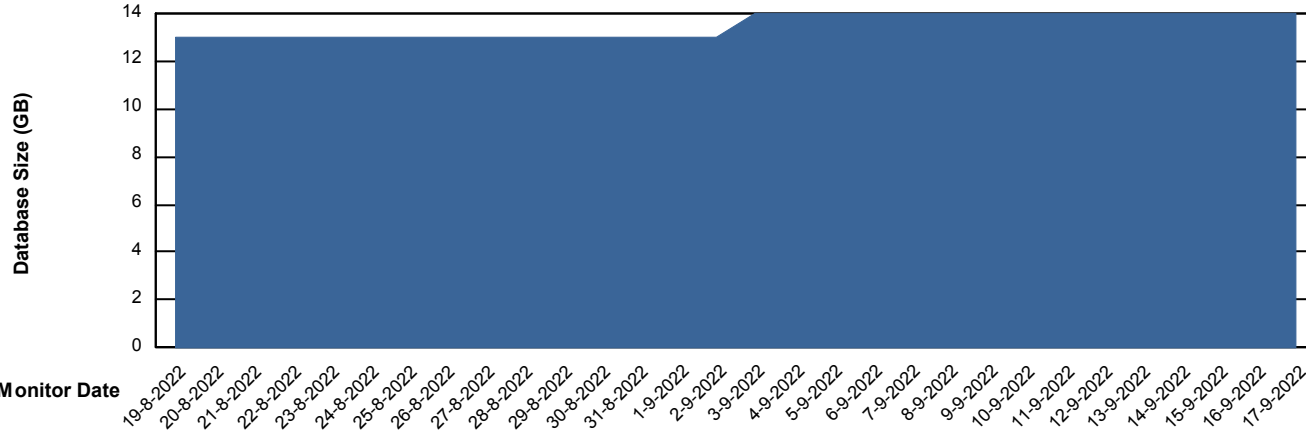

DB Processes Max 500

Weekly SLA Customer Report

Customer SPI_Production
 Database ID 49

DATABASE SIZE SPIDB_Production

Database growth over last month

Database Tablespace SPIDB_Production

Date	Tablespace Name	Filesize (Gb)	Usedsize (Gb)	Percentage free
17-9-2022	ABSDATA	5	2	50
	INDX	8	4	48
16-9-2022	ABSDATA	5	2	50
	INDX	8	4	48
15-9-2022	ABSDATA	5	2	50
	INDX	8	4	48
14-9-2022	ABSDATA	5	2	50
	INDX	8	4	48
13-9-2022	ABSDATA	5	2	50
	INDX	8	4	48
12-9-2022	ABSDATA	5	2	50
	INDX	8	4	48
11-9-2022	ABSDATA	5	2	50
	INDX	8	4	48