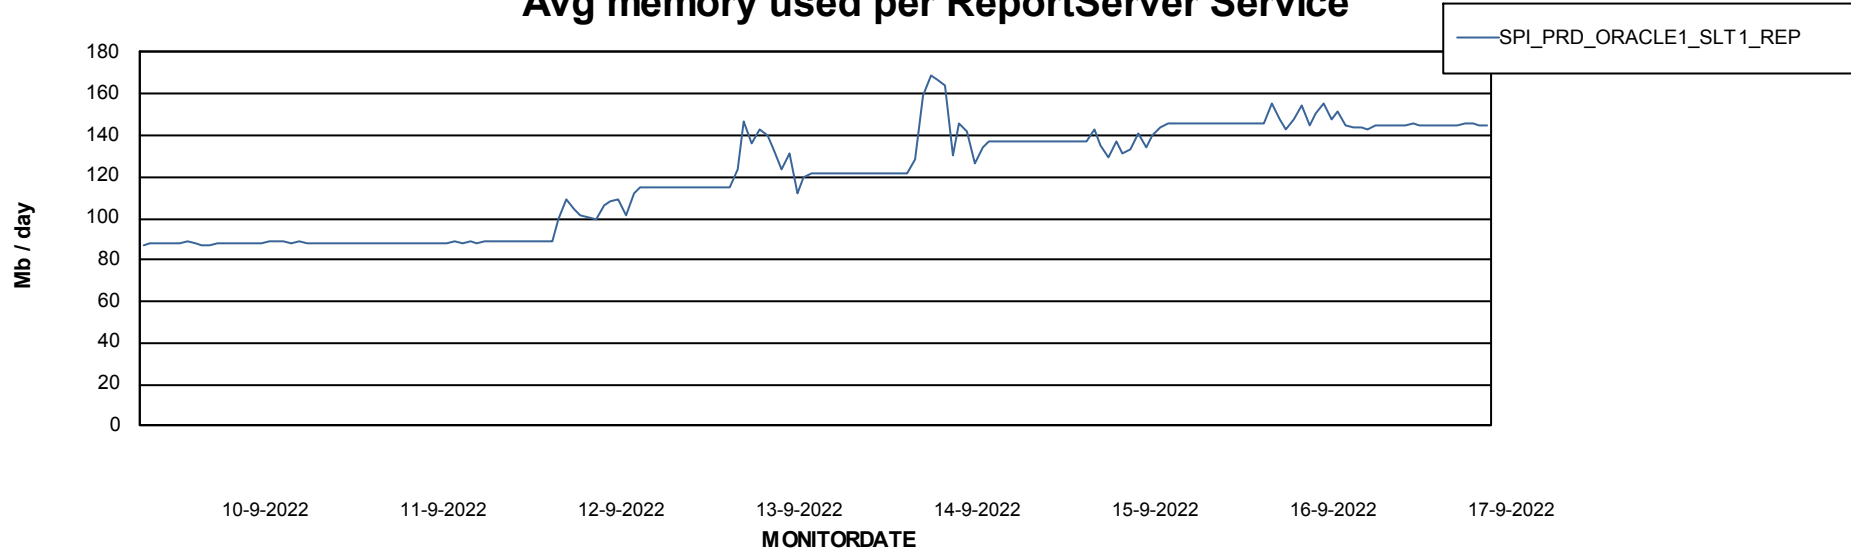

ABSSolute Application ReportServer Services

Avg memory used per ReportServer Service