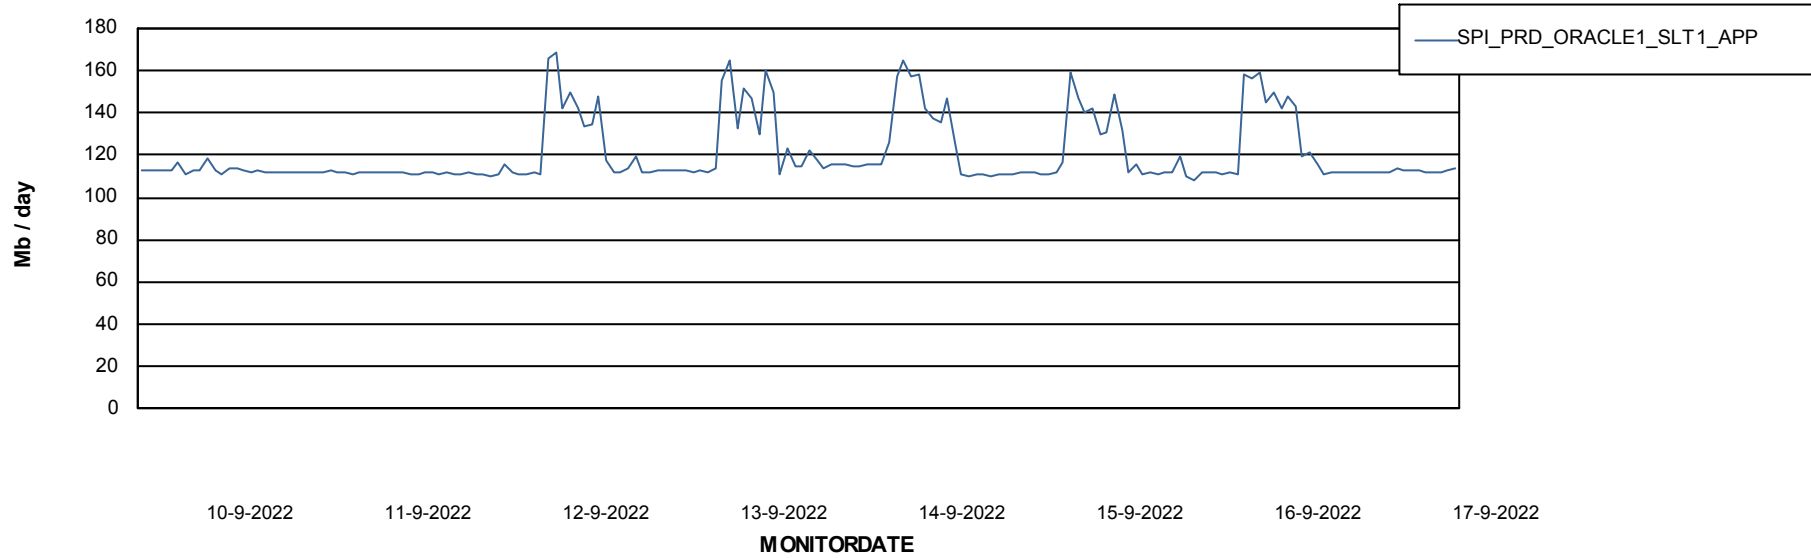

Weekly SLA Customer Report

Customer SPI_Production
Database ID 49

Database Performance SPIDB_Production

DB Processes Max 500

Weekly SLA Customer Report

Customer SPI_Production
Database ID 49

Database Performance SPIDB_Standby

DB Processes Max 500

Weekly SLA Customer Report

Customer SPI_Production
 Database ID 49

DATABASE SIZE SPIDB_Production

Database growth over last month

Database Tablespace SPIDB_Production

Date	Tablespace Name	Filesize (Gb)	Usedsize (Gb)	Percentage free
17-9-2022	ABSDATA	5	2	50
	INDX	8	4	48
16-9-2022	ABSDATA	5	2	50
	INDX	8	4	48
15-9-2022	ABSDATA	5	2	50
	INDX	8	4	48
14-9-2022	ABSDATA	5	2	50
	INDX	8	4	48
13-9-2022	ABSDATA	5	2	50
	INDX	8	4	48
12-9-2022	ABSDATA	5	2	50
	INDX	8	4	48
11-9-2022	ABSDATA	5	2	50
	INDX	8	4	48

Weekly SLA Customer Report

Customer SPI_Production
Database ID 49

ABSSolute Application Server Services

Avg memory used per ABS Server Service

Avg users per day per ABS server

Weekly SLA Customer Report

Customer SPI_Production
Database ID 49