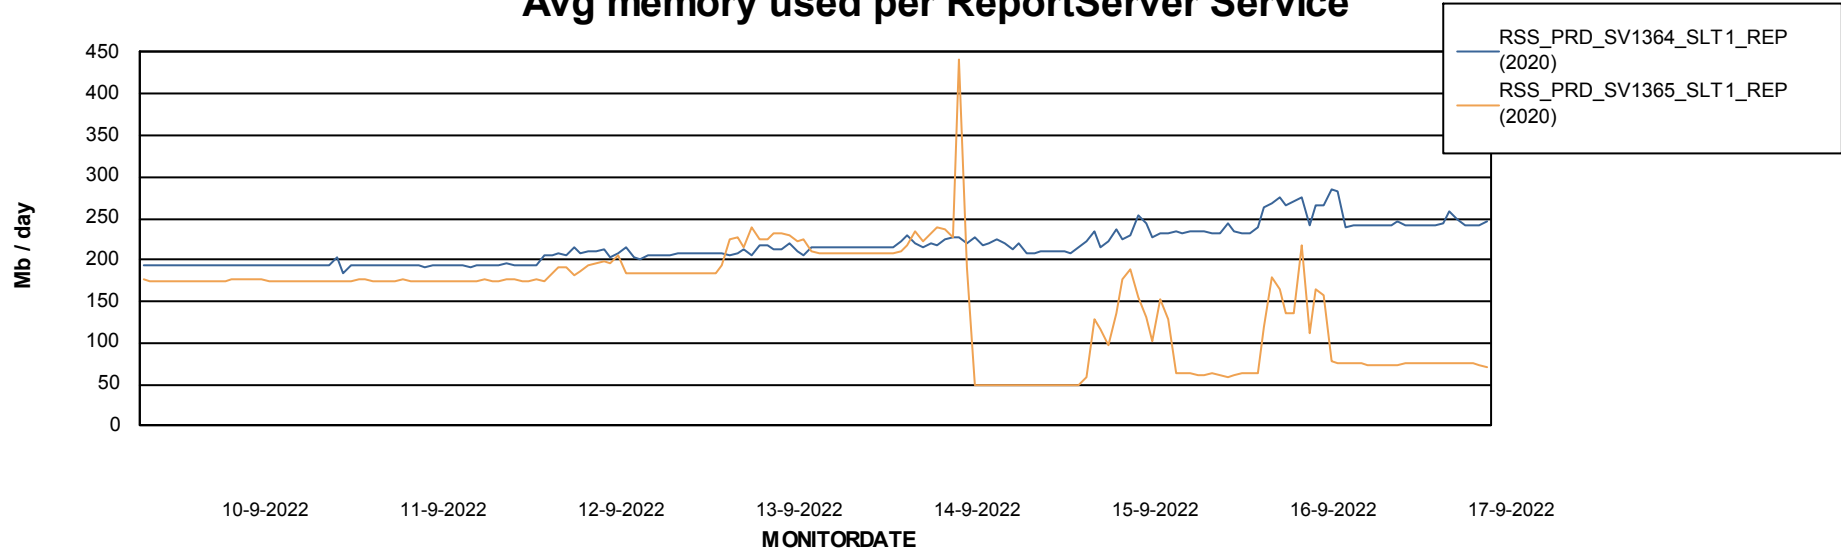

Avg memory used per ABS Server Service

Avg users per day per ABS server

Weekly SLA Customer Report

Customer RSS Production
Database ID 52

ABSSolute Application ReportServer Services

Avg memory used per ReportServer Service