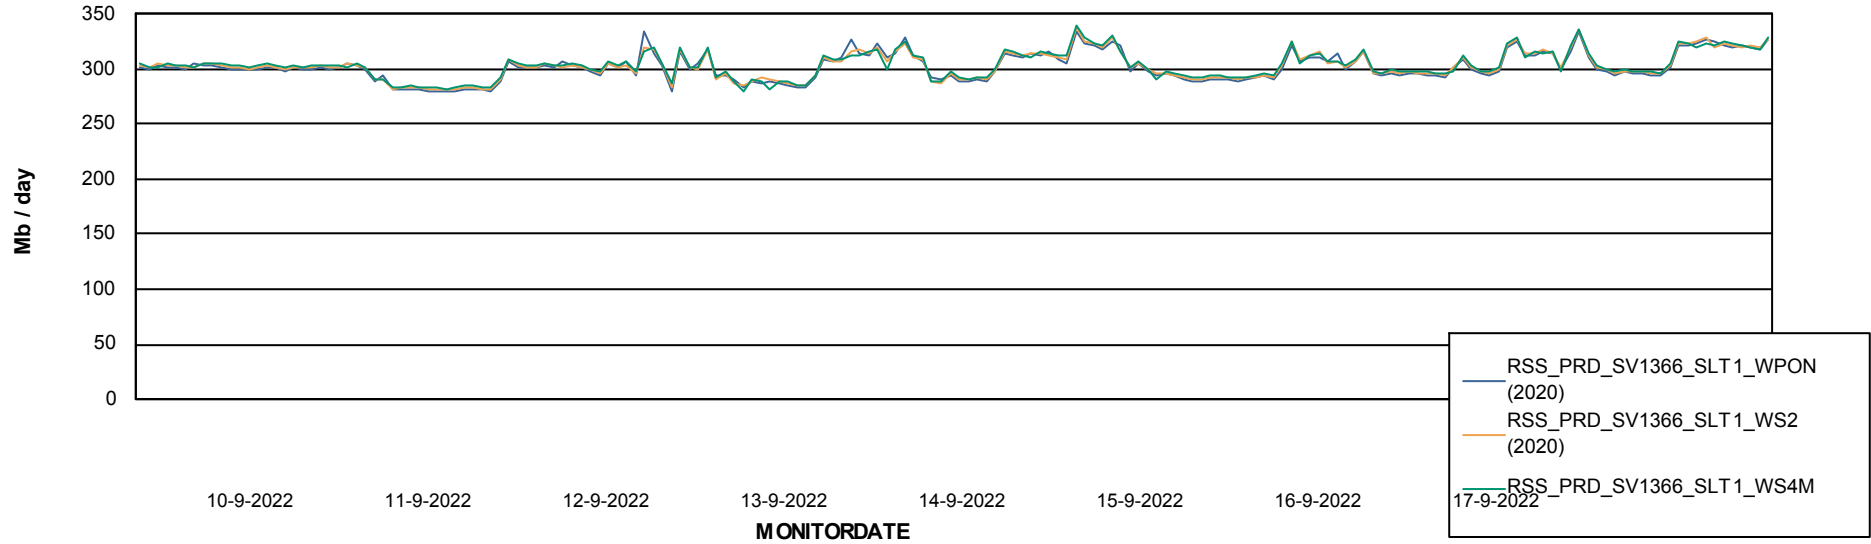

ABSSolute Web Component Services

Avg memory used per ABS Web component