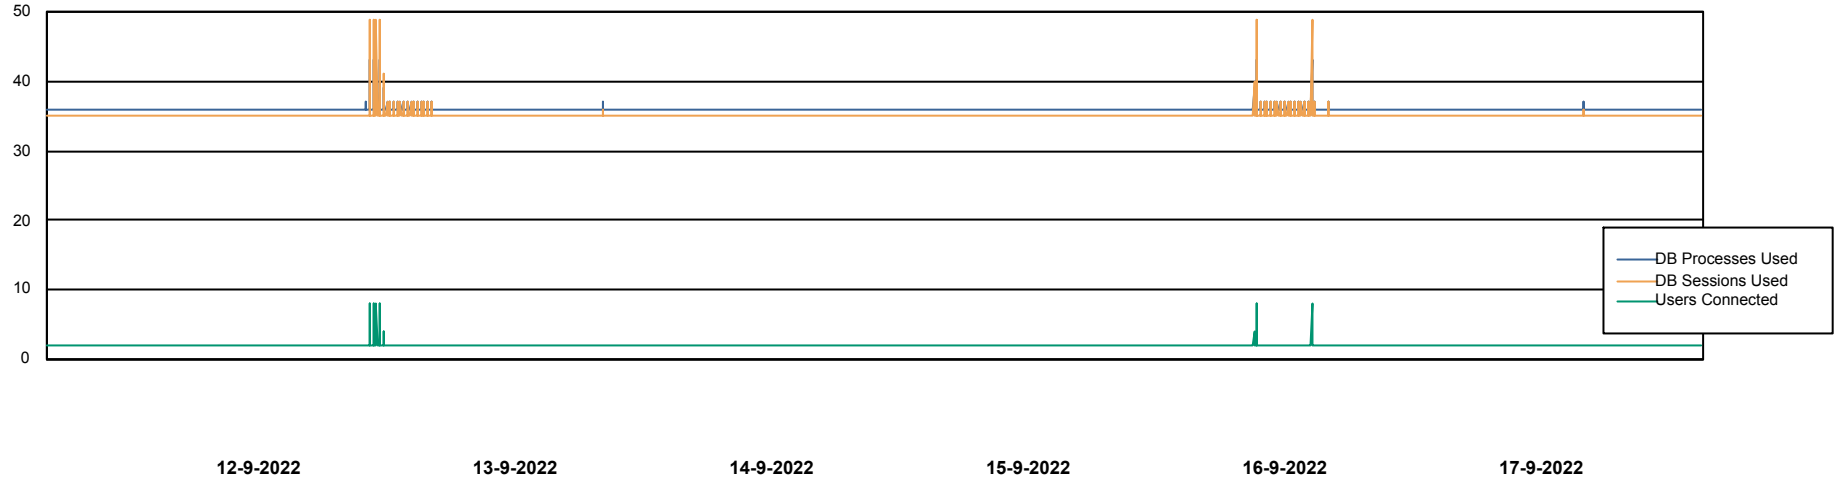

Database Performance RSS_DB_Standby (2020)

DB Processes Max 300
DB Sessions Max 472