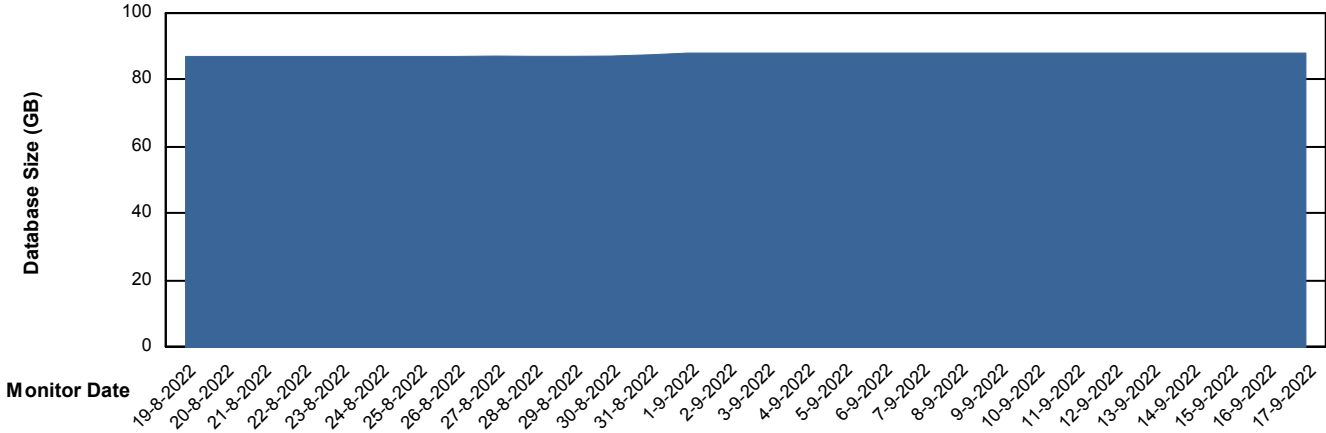

Database Performance RSS_DB_Standby (2020)

DB Processes Max 300
DB Sessions Max 472

Weekly SLA Customer Report

Customer RSS Production
 Database ID 52

DATABASE SIZE RSS_DB_Primary (2020)

Database growth over last month

Database Tablespace RSS_DB_Primary (2020)

Date	Tablespace Name	Filesize (Gb)	Usedsize (Gb)	Percentage free
17-9-2022	ABSDATA	47	39	17
	INDX	55	46	16
16-9-2022	ABSDATA	47	39	17
	INDX	55	46	16
15-9-2022	ABSDATA	47	39	17
	INDX	55	46	16
14-9-2022	ABSDATA	47	39	17
	INDX	55	46	16
13-9-2022	ABSDATA	47	39	17
	INDX	55	46	16
12-9-2022	ABSDATA	47	39	17
	INDX	55	46	16
11-9-2022	ABSDATA	47	39	17
	INDX	55	46	16