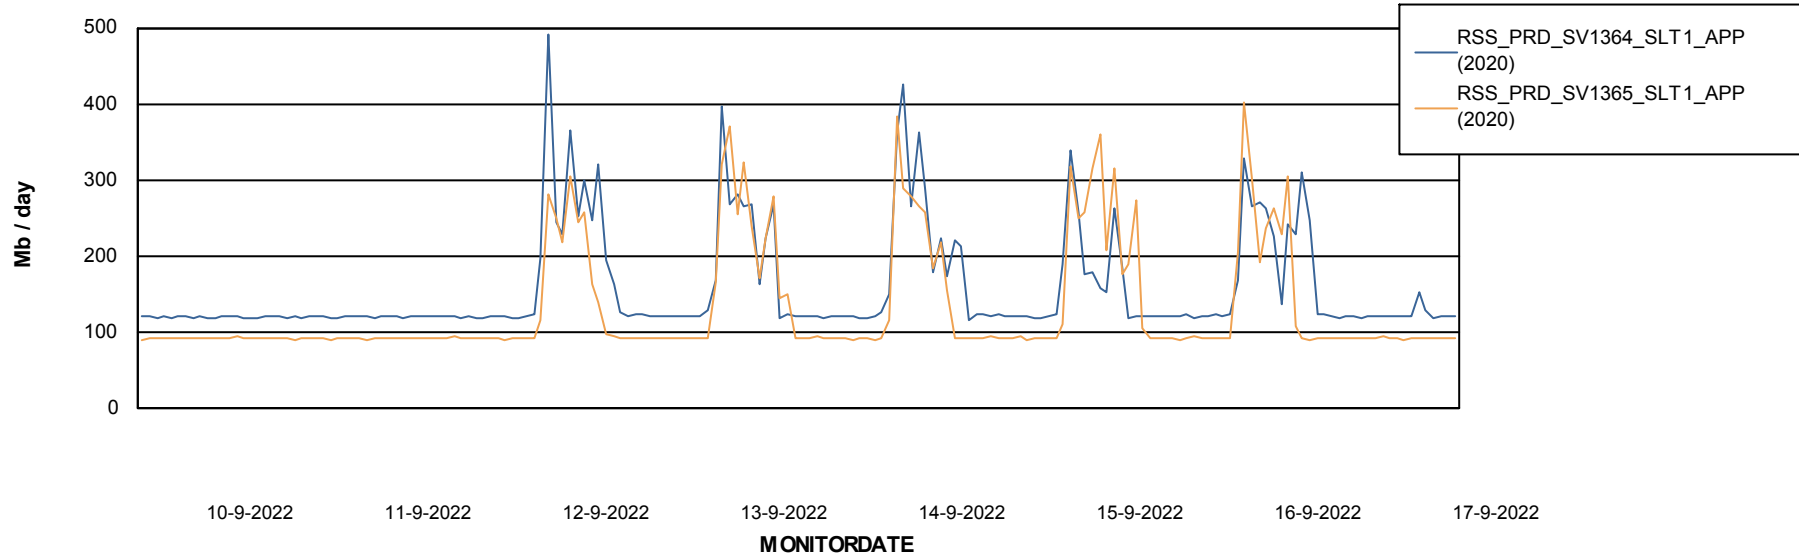

ABSSolute Application Server Services

Avg memory used per ABS Server Service