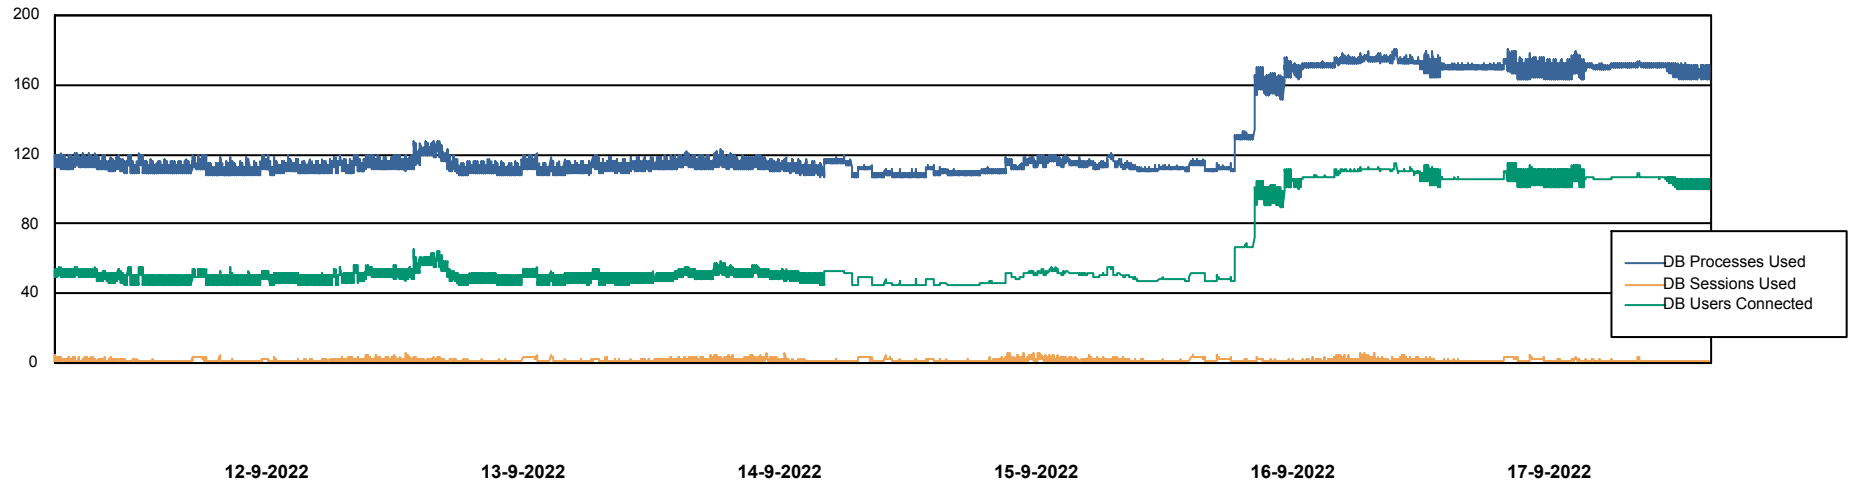

Database Performance PHSDB_Production

DB Processes Max 1,000