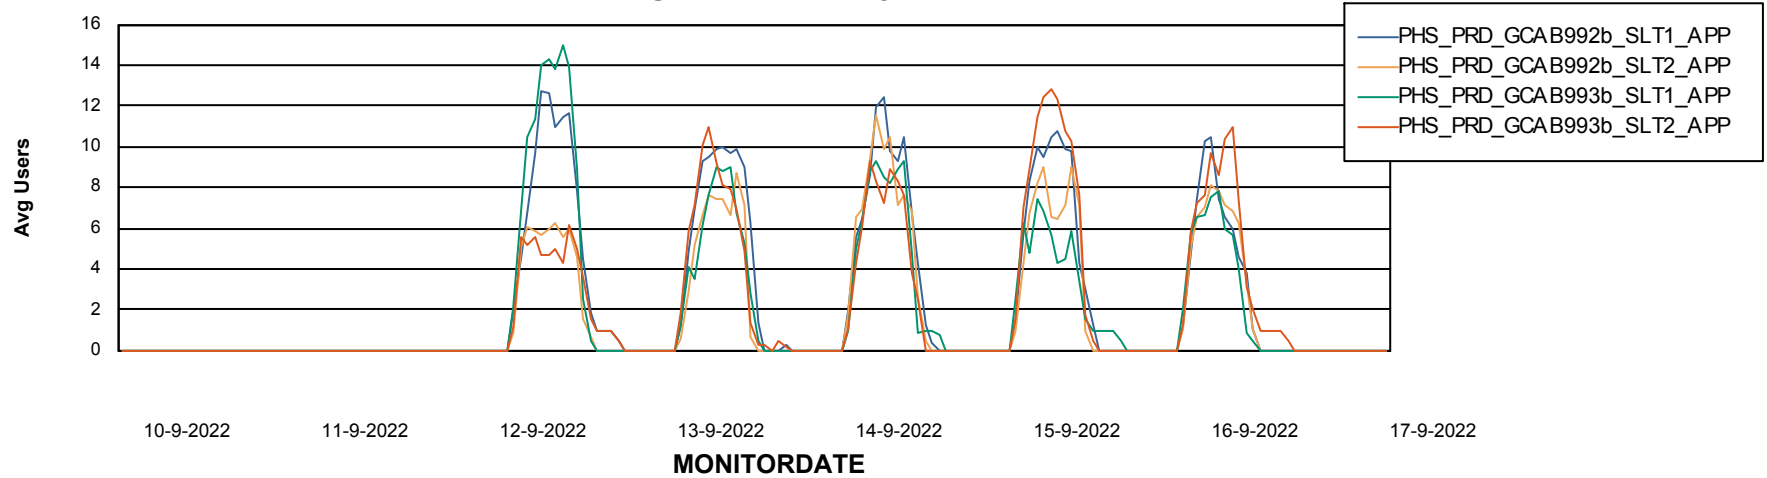

Weekly SLA Customer Report

Customer PHS_Production
Database ID 47

ABSSolute Application Server Services

Avg memory used per ABS Server Service

Avg users per day per ABS server

Weekly SLA Customer Report

Customer PHS_Production
Database ID 47