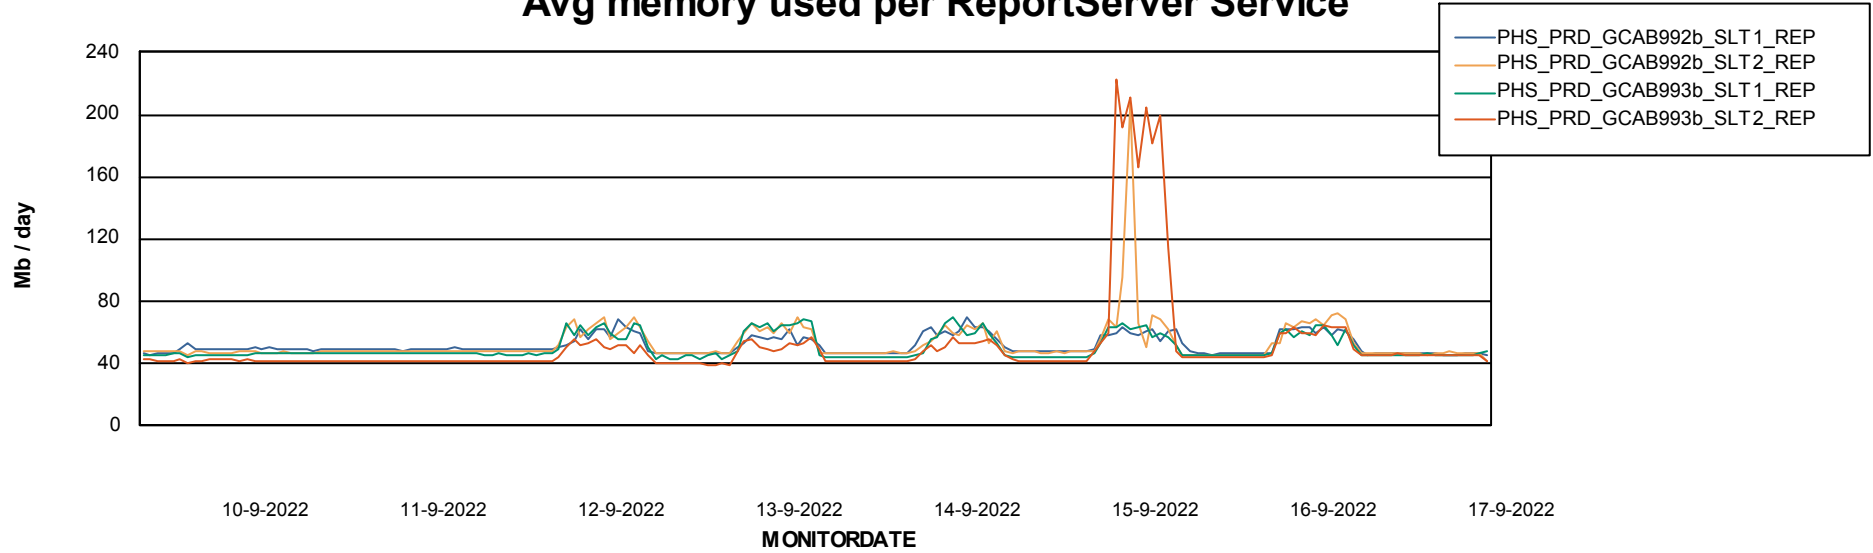

ABSSolute Application ReportServer Services

Avg memory used per ReportServer Service