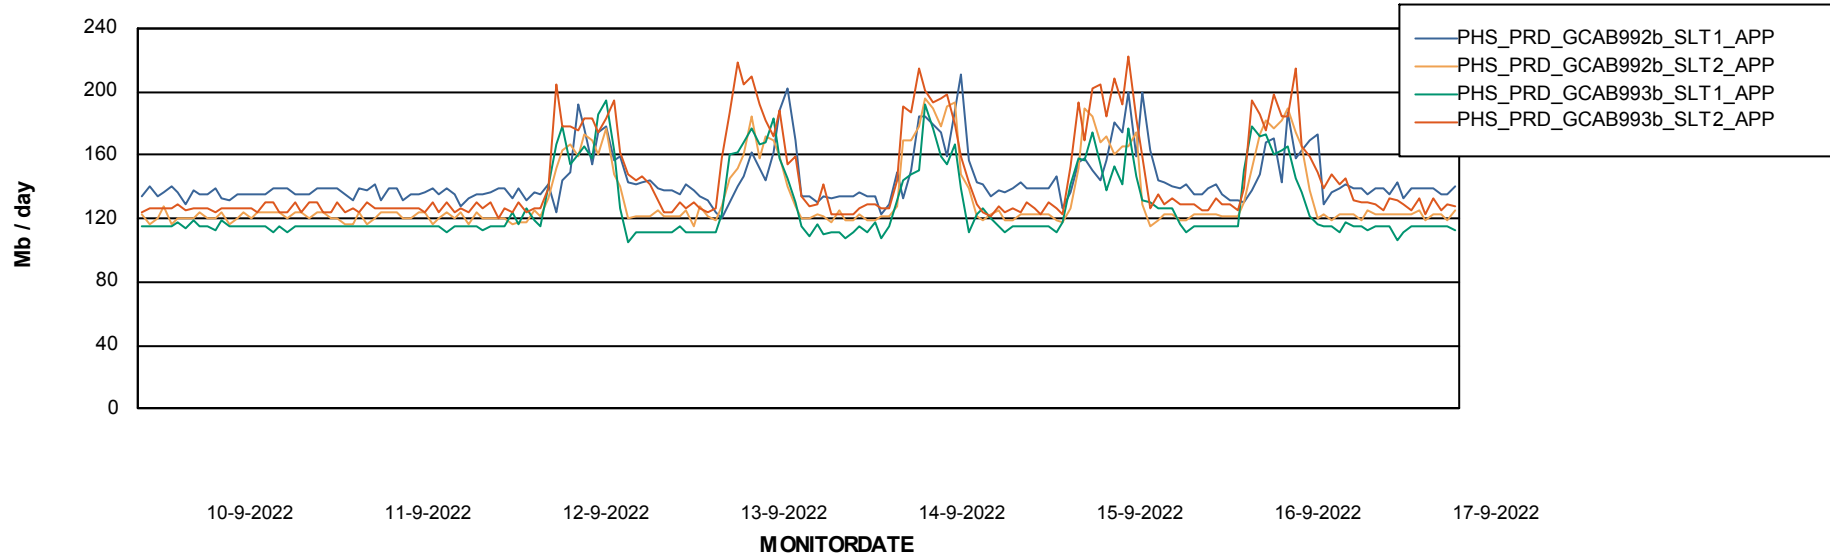

ABSSolute Application Server Services

Avg memory used per ABS Server Service