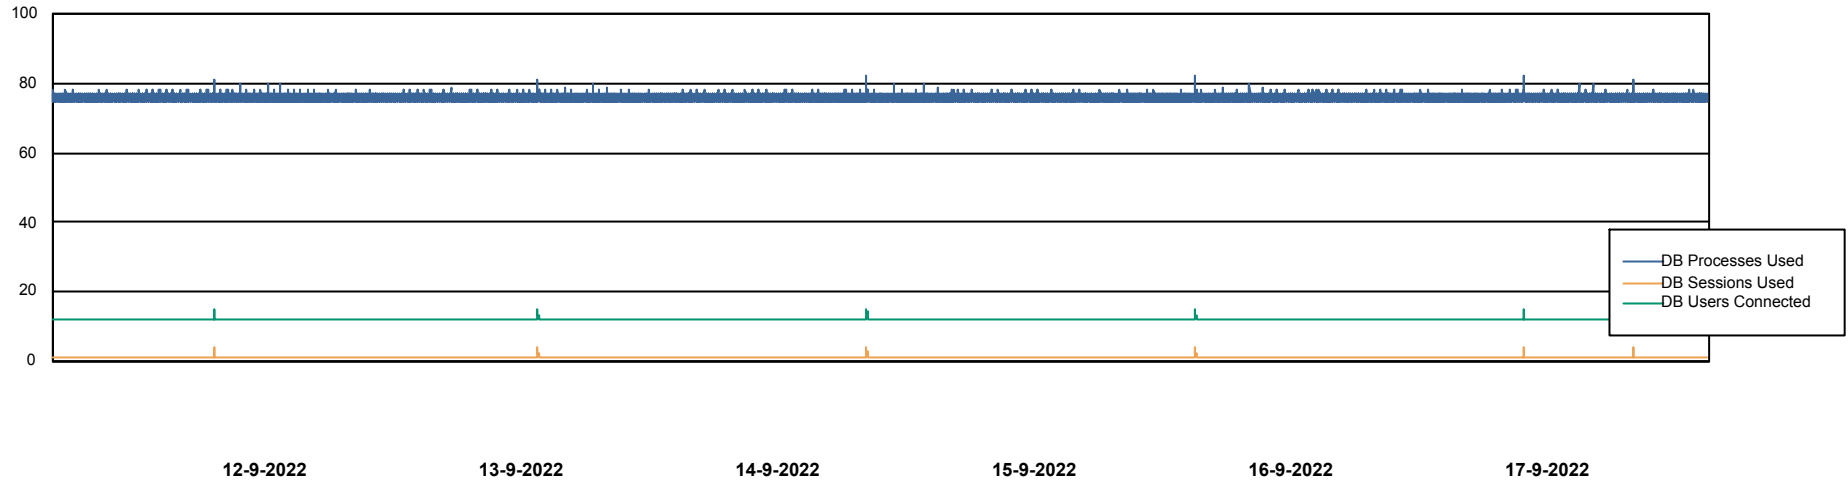

DB Processes Max 1,000

Weekly SLA Customer Report

Customer PHS_Production
Database ID 47

Database Performance PHSDB_Test

DB Processes Max 1,000

Weekly SLA Customer Report

Customer PHS_Production
Database ID 47