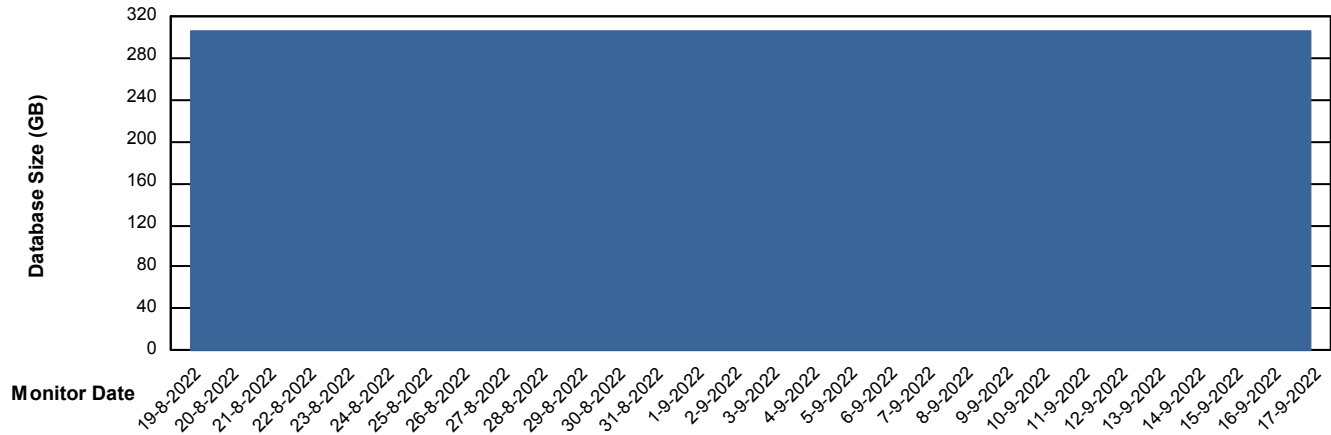

DATABASE SIZE PHSDB_Test

Database growth over last month