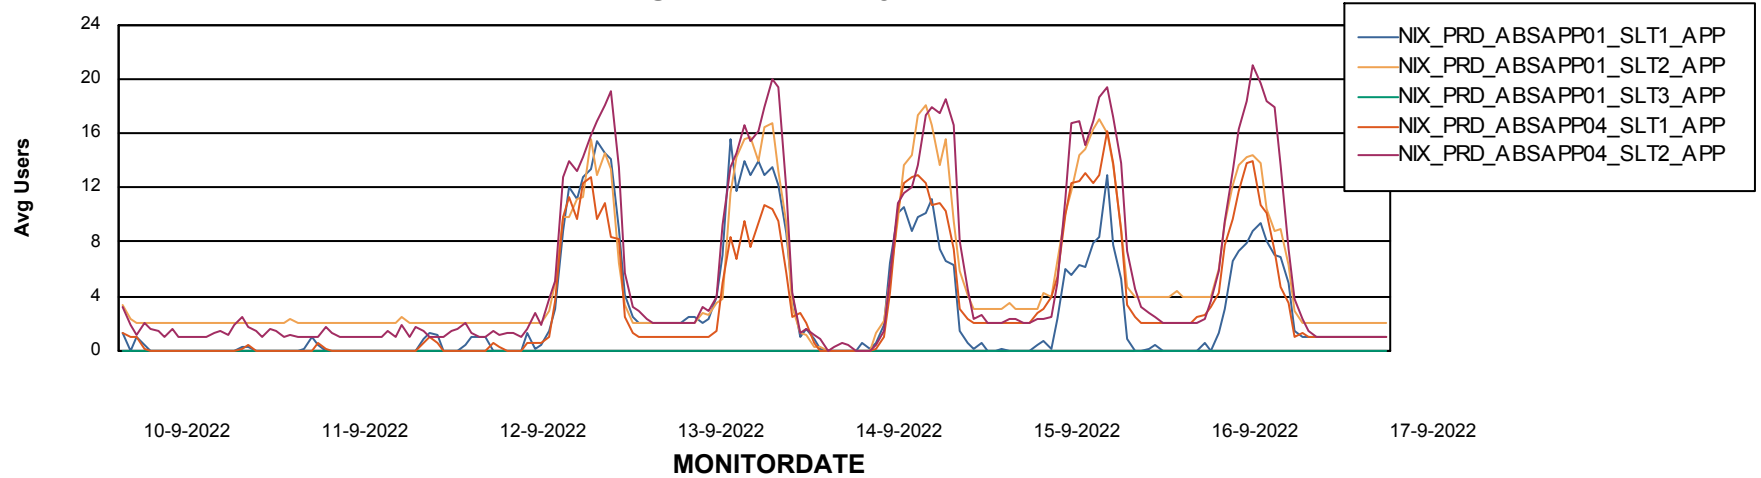

Avg users per day per ABS server