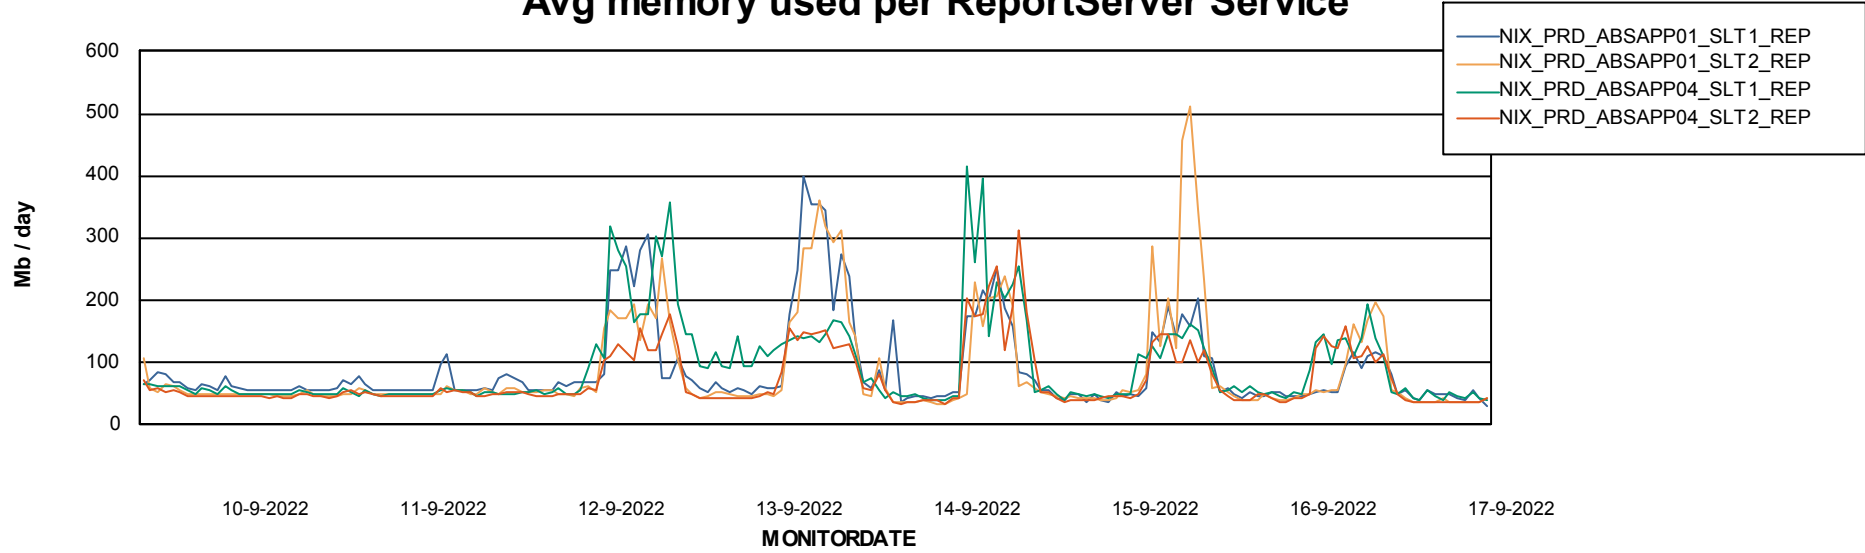

Avg users per day per ABS server

Weekly SLA Customer Report

Customer NIX_Production
Database ID 51

ABSSolute Application ReportServer Services

Avg memory used per ReportServer Service

Weekly SLA Customer Report