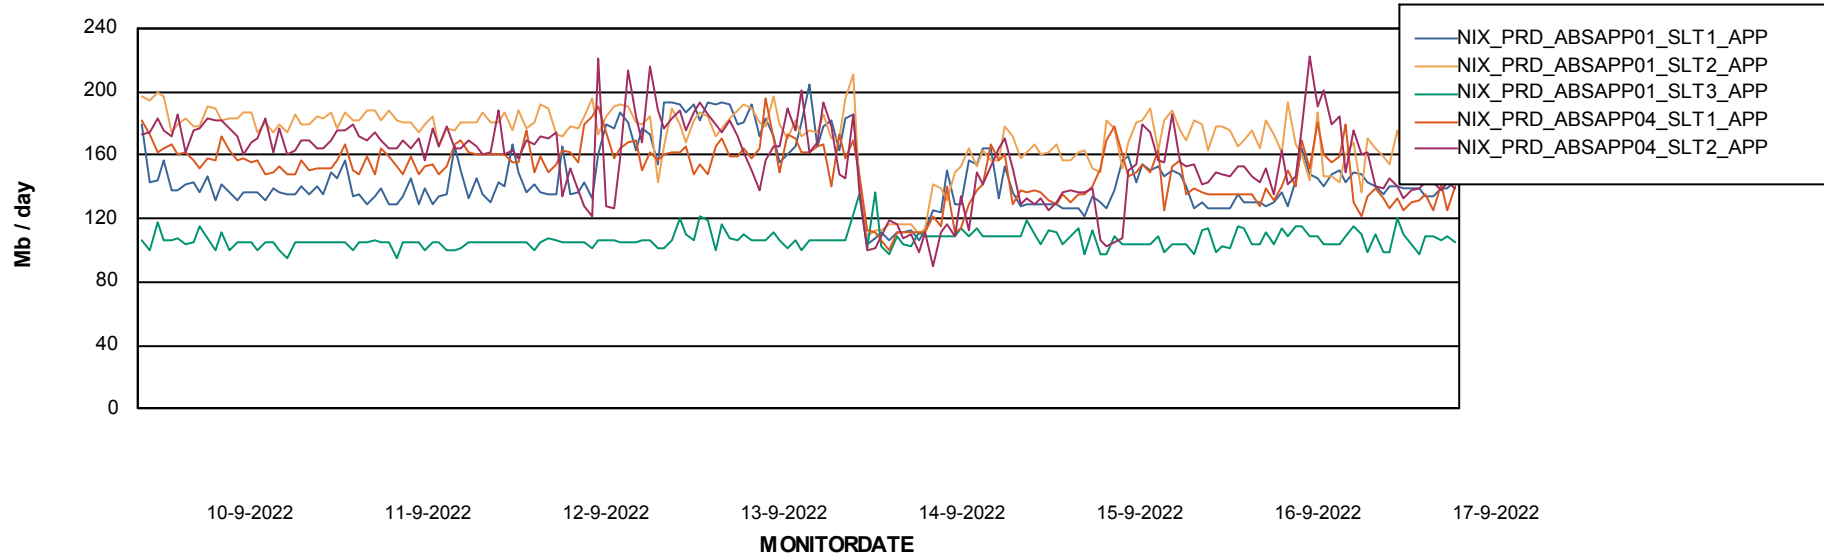

Standby Database Health NIX_Production

Recovery lag for last 7 days

Weekly SLA Customer Report

Customer NIX_Production
Database ID 51

ABSSolute Application Server Services

Avg memory used per ABS Server Service