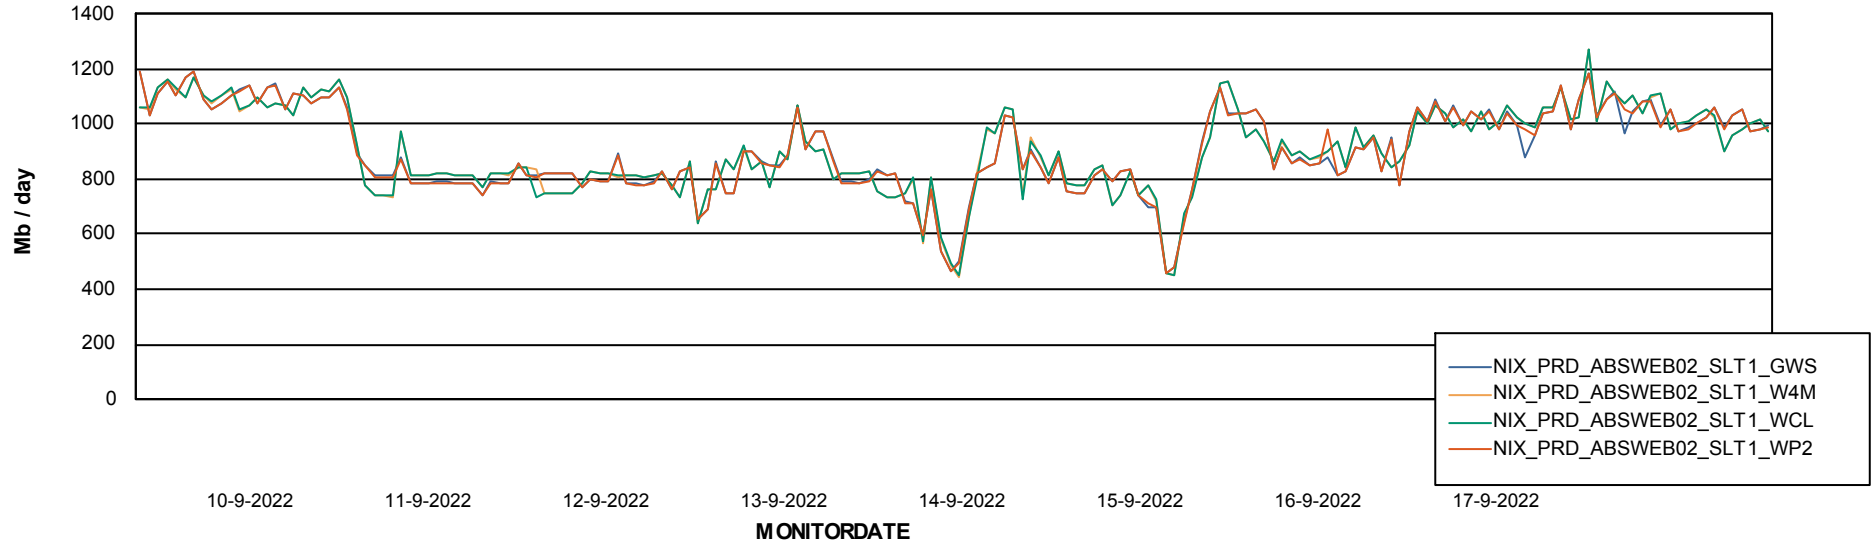

ABSSolute Web Component Services

Avg memory used per ABS Web component