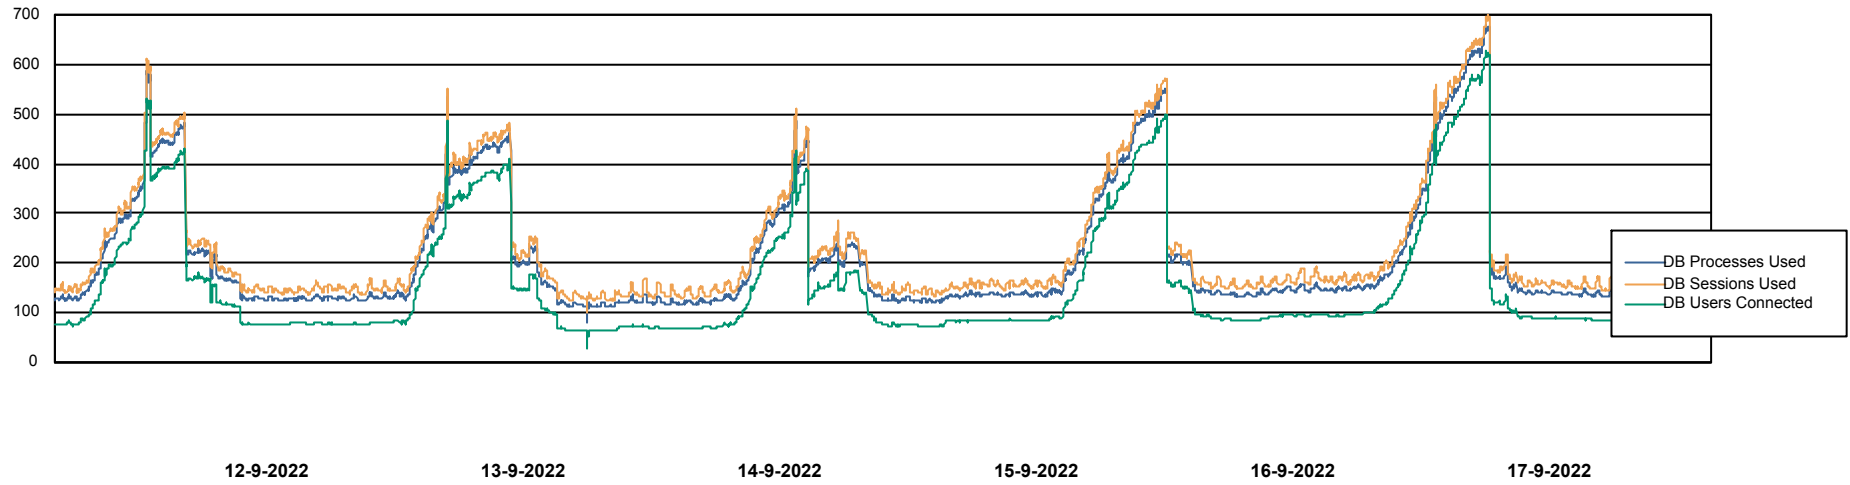

Weekly SLA Customer Report

Customer NIX_Production
Database ID 51

Database Performance NIXDB_BI

Weekly SLA Customer Report

Customer NIX_Production
Database ID 51

Database Performance NIXDB_Production

Weekly SLA Customer Report

Customer NIX_Production
Database ID 51

Database Performance NIXDB_Standby

DB Processes Max 300

Weekly SLA Customer Report

Customer NIX_Production
Database ID 51

DATABASE SIZE NIXDB_BI

Database growth over last month