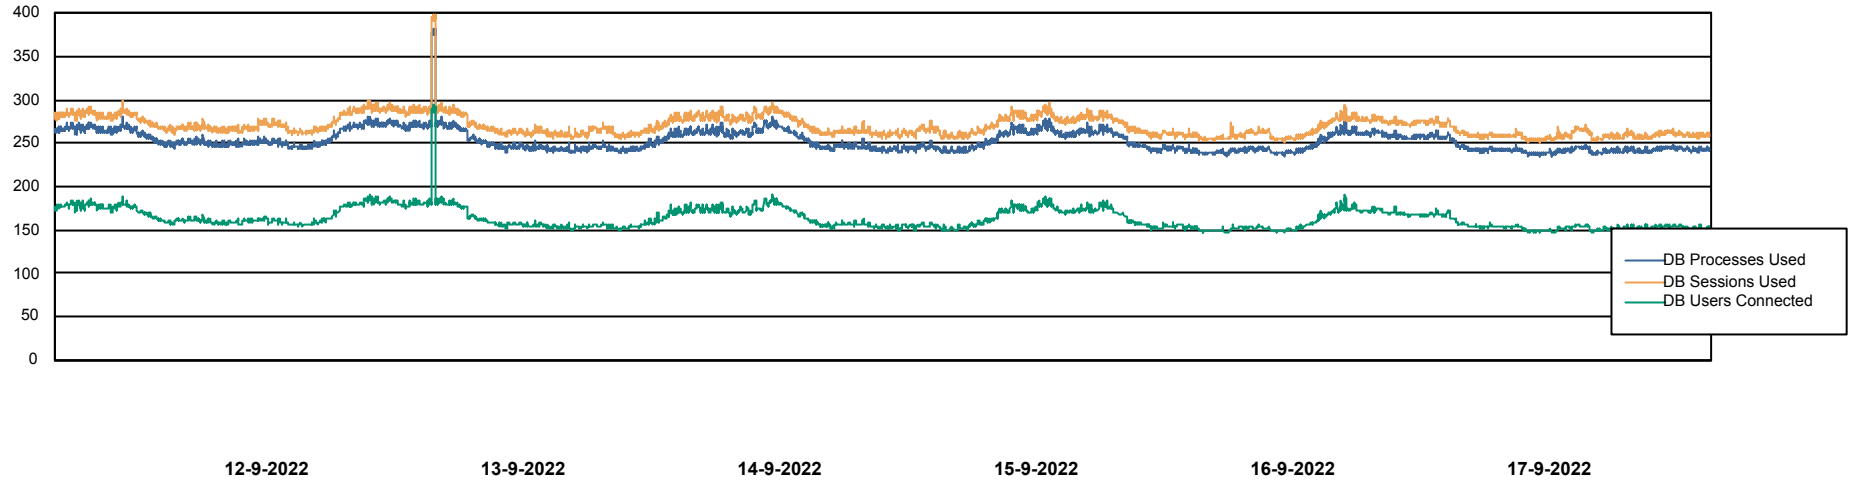

Weekly SLA Customer Report

Customer LTS(CleanLease)_Production
Database ID 126

Database Performance LTS_PROD_CLSABSBI01_BI

Weekly SLA Customer Report

Customer LTS(CleanLease)_Production
Database ID 126

Database Performance LTS_PROD_CLSABSD01_PRDB