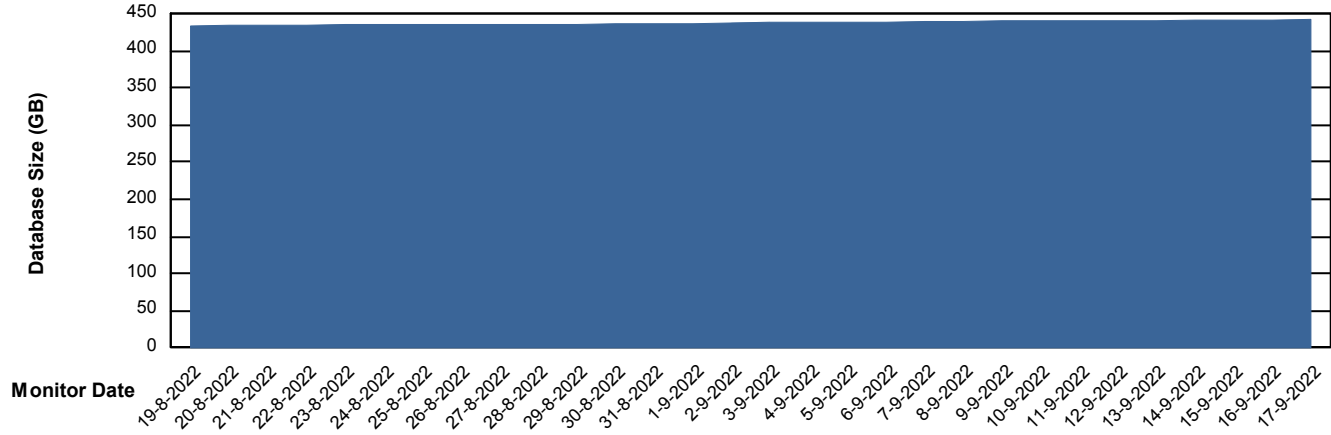

DATABASE SIZE LTS_PROD_CLSABSBI01_BI

Database growth over last month