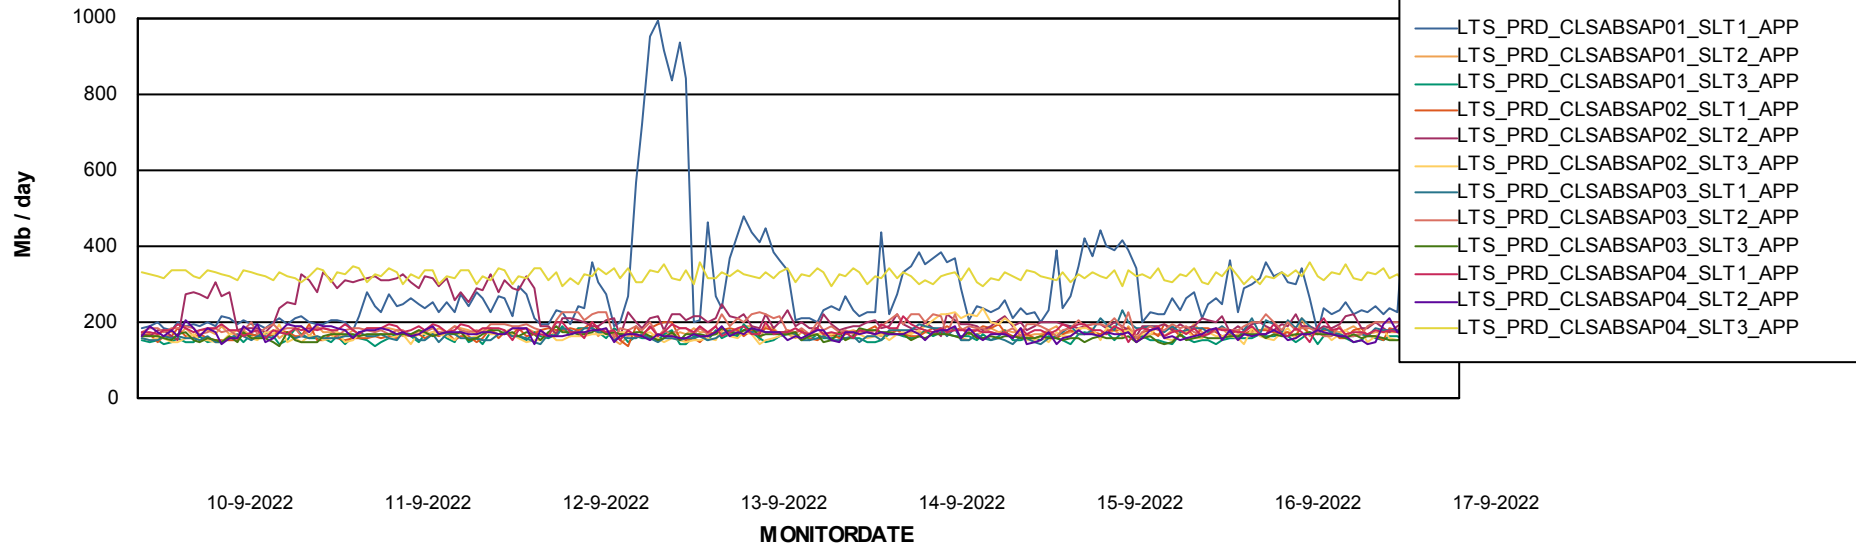

ABSSolute Application Server Services

Avg memory used per ABS Server Service