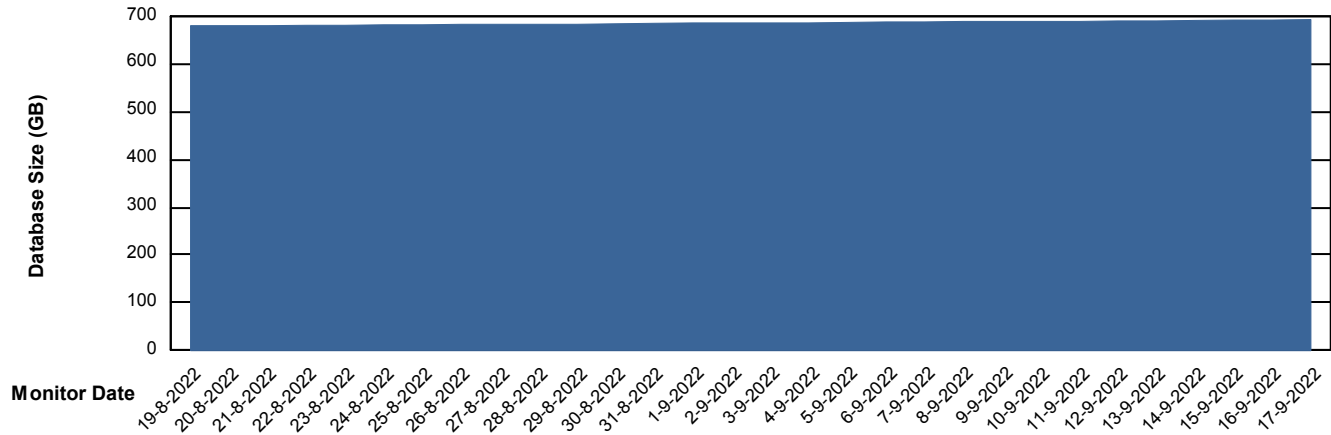

Customer LTS(CleanLease)_Production
Database ID 126

DATABASE SIZE LTS_PROD_CLSABSBI01_BI

Database growth over last month

DATABASE SIZE LTS_PROD_CLSABSDB01_PRDB

Database growth over last month

Weekly SLA Customer Report