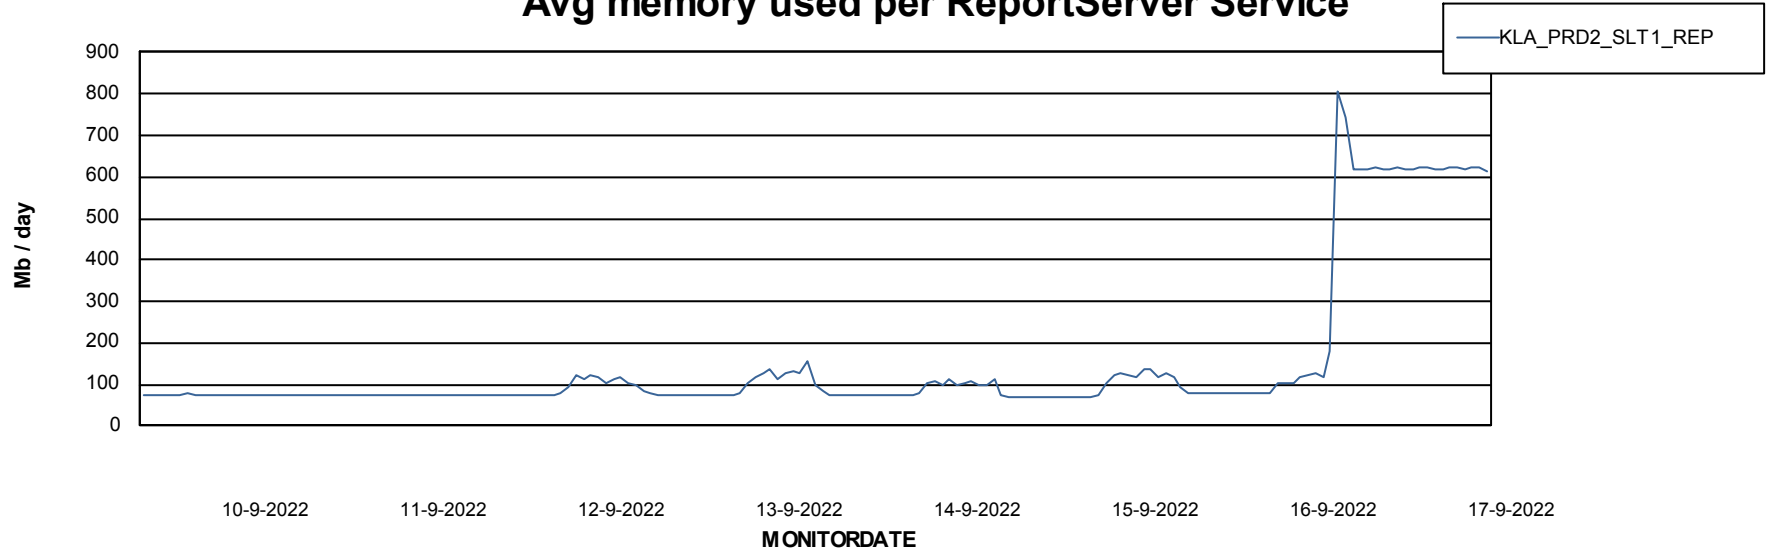

ABSSolute Application ReportServer Services

Avg memory used per ReportServer Service