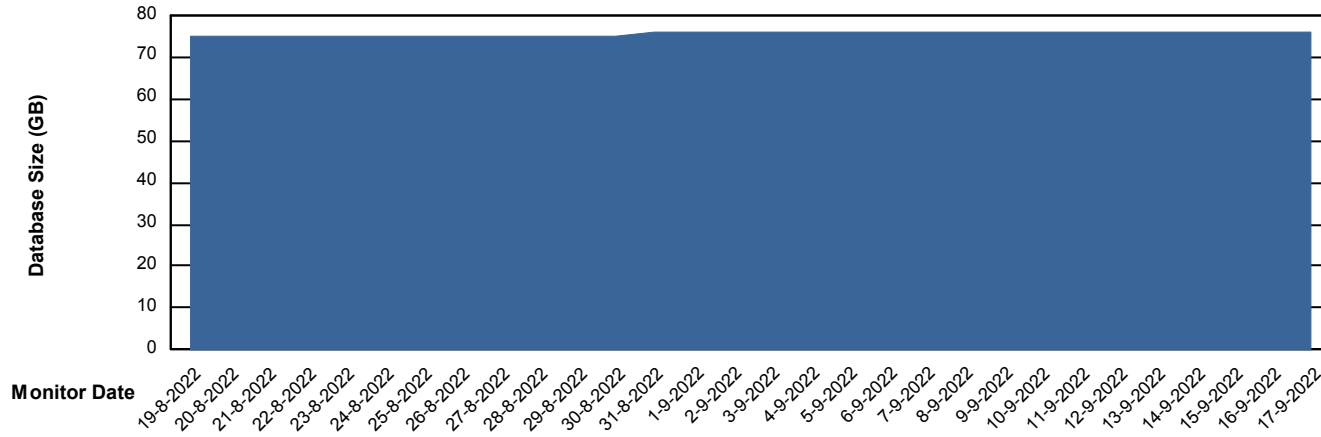

DATABASE SIZE KLA_PRD_KLAHQORA03_DB

Database growth over last month