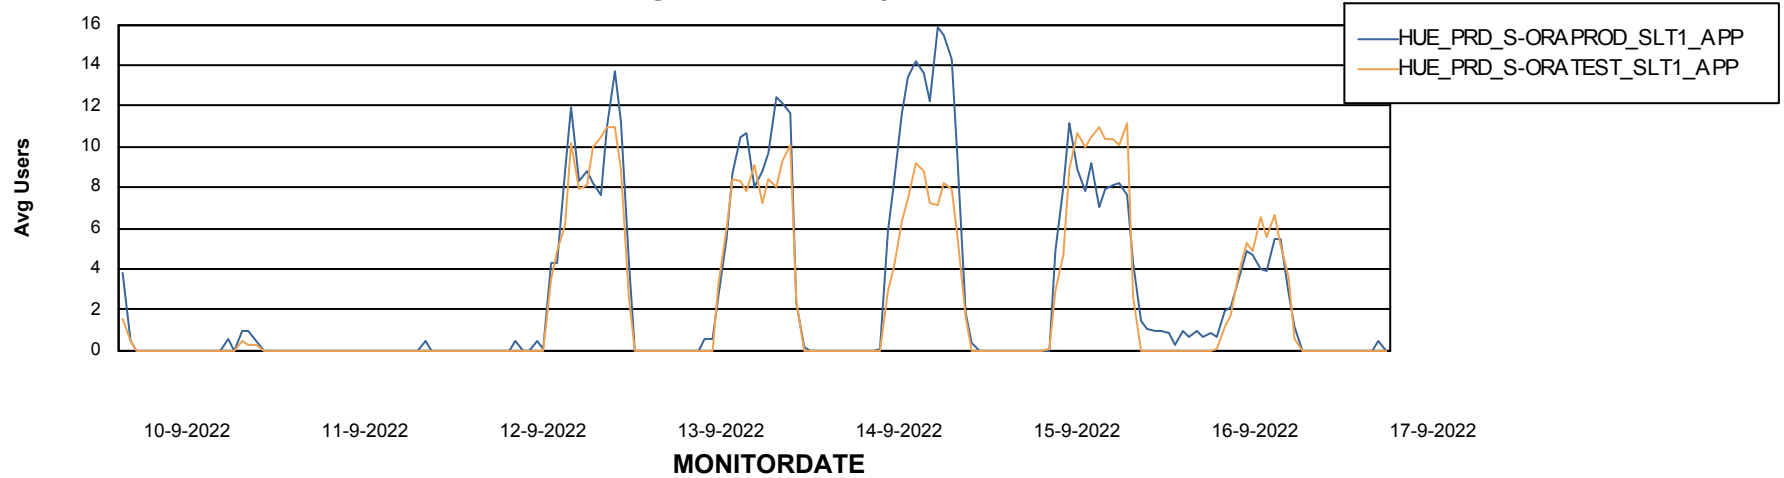

Avg users per day per ABS server