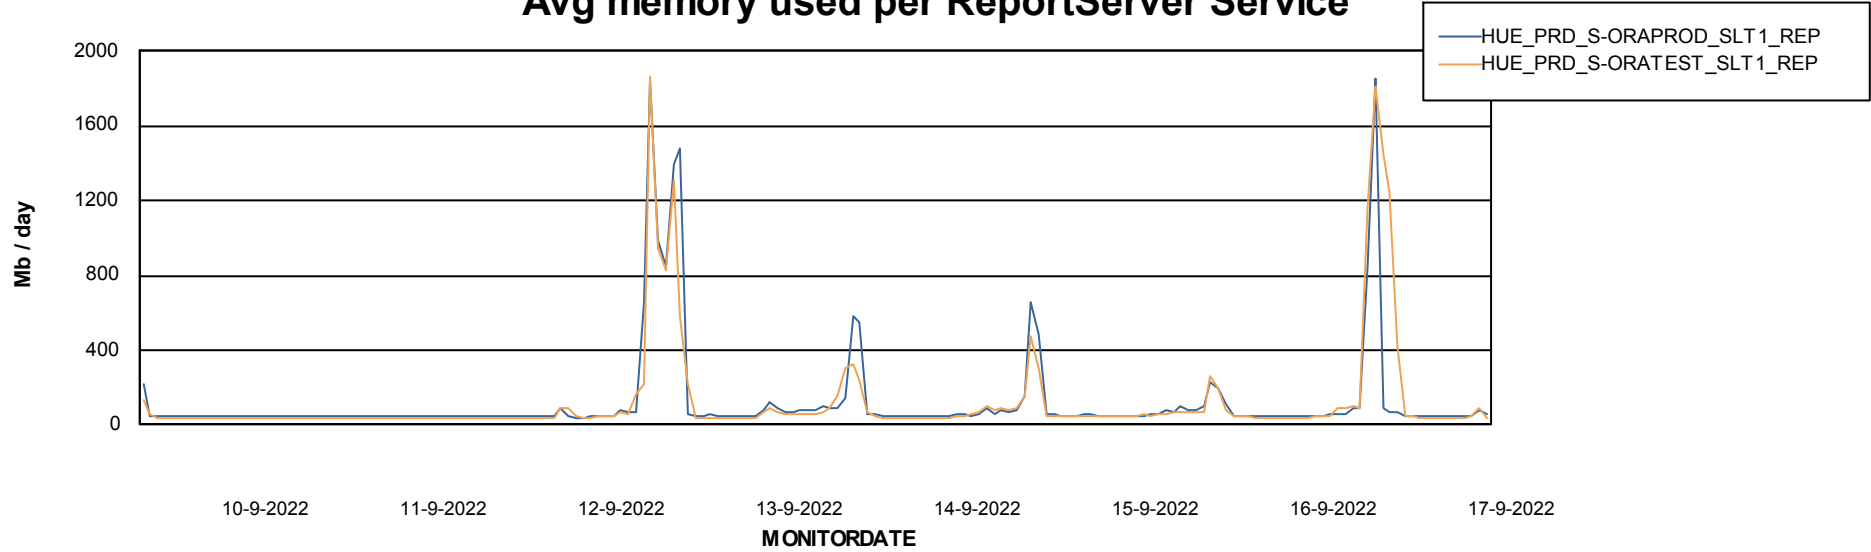

ABSSolute Application ReportServer Services

Avg memory used per ReportServer Service