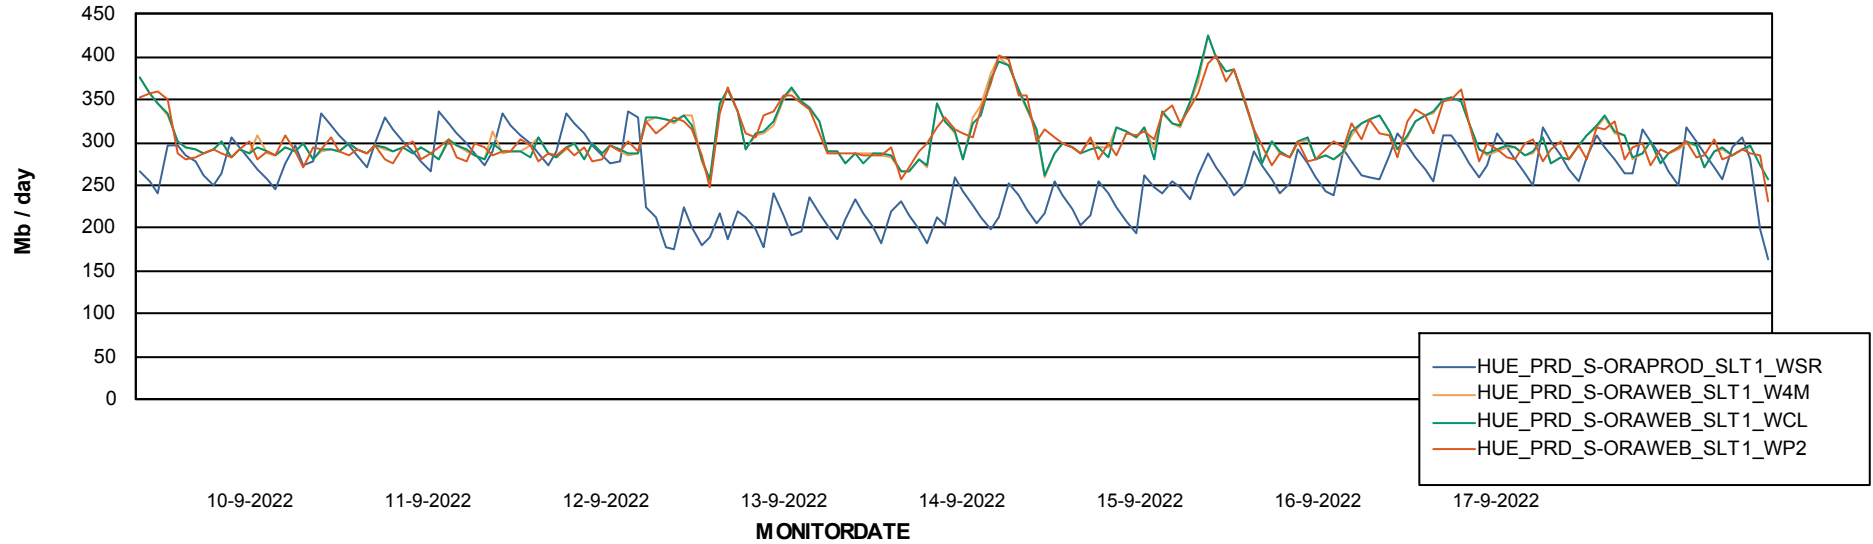

ABSSolute Web Component Services

Avg memory used per ABS Web component