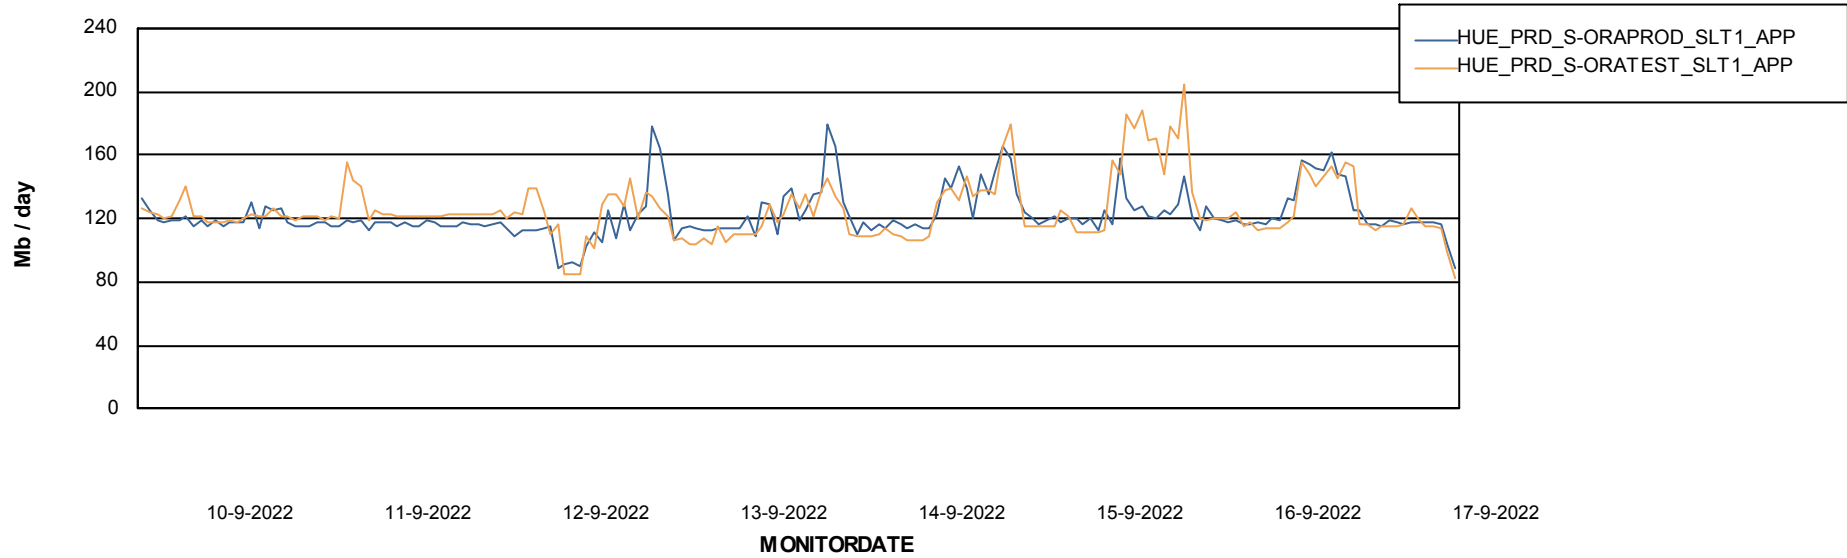

ABSSolute Application Server Services

Avg memory used per ABS Server Service