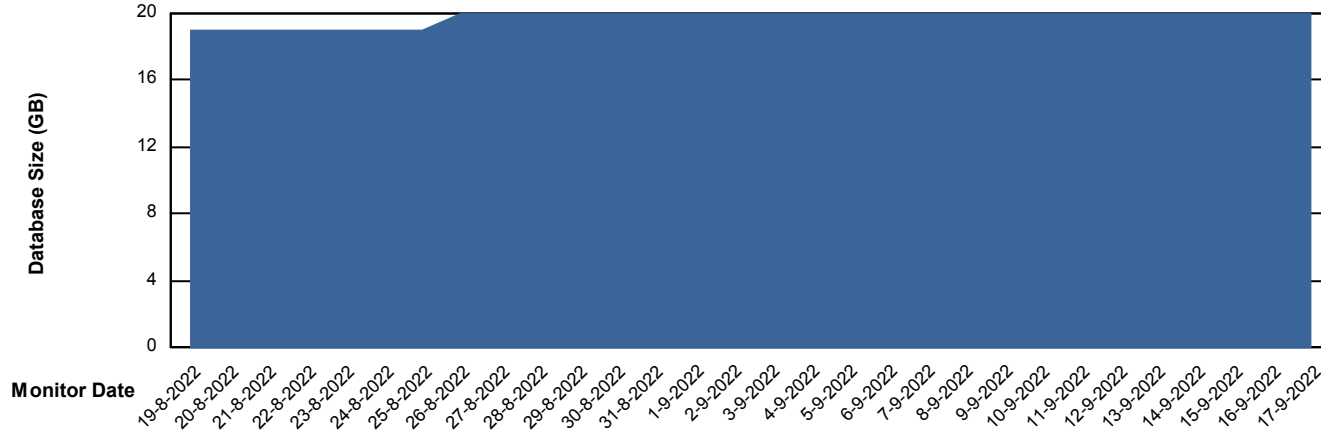

DATABASE SIZE HUE_PRD_S-ORABI_DB

Database growth over last month