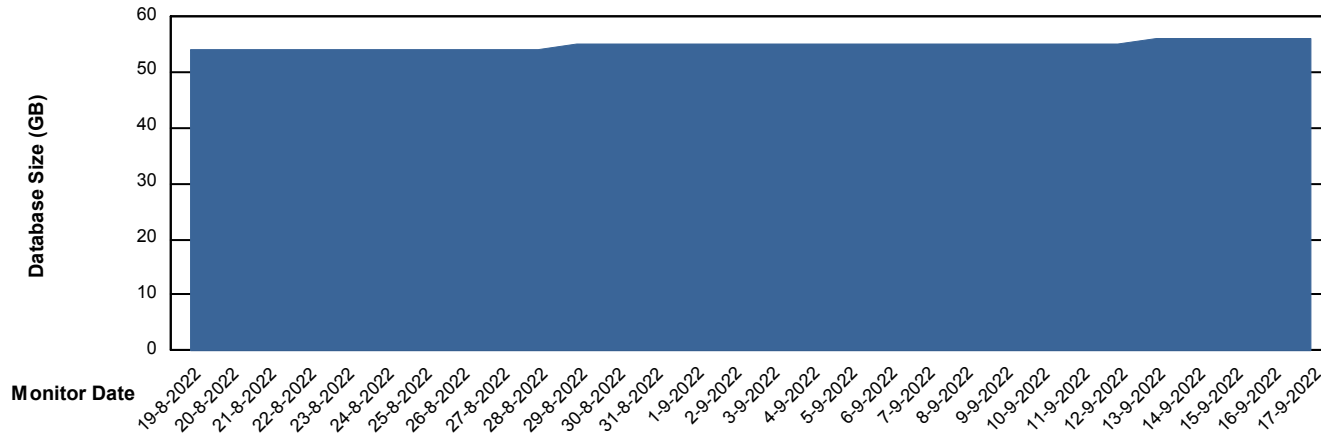

DATABASE SIZE HUE_PRD_S-ORAPROD_DB

Database growth over last month