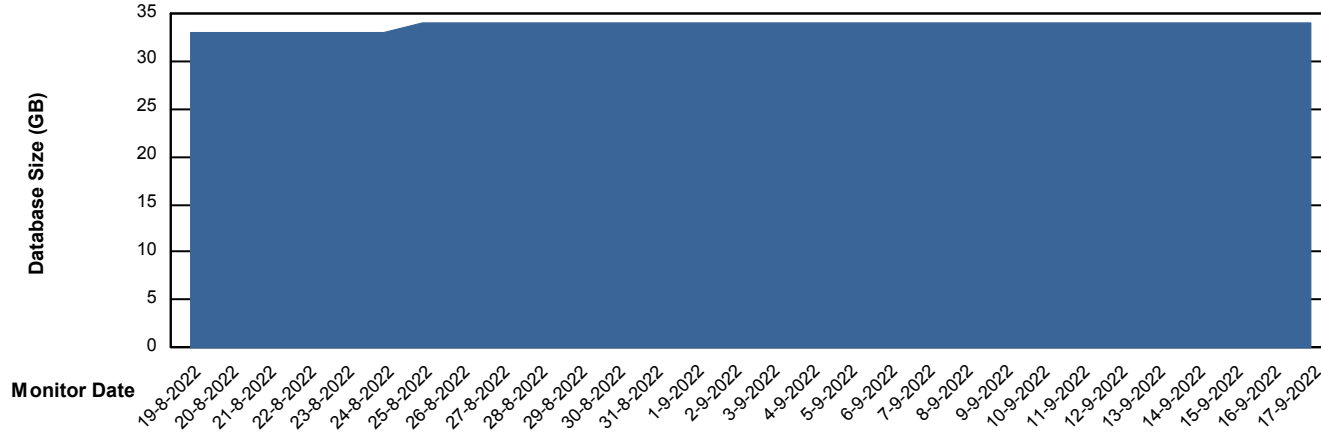

DATABASE SIZE ELJDB_BI

Database growth over last month