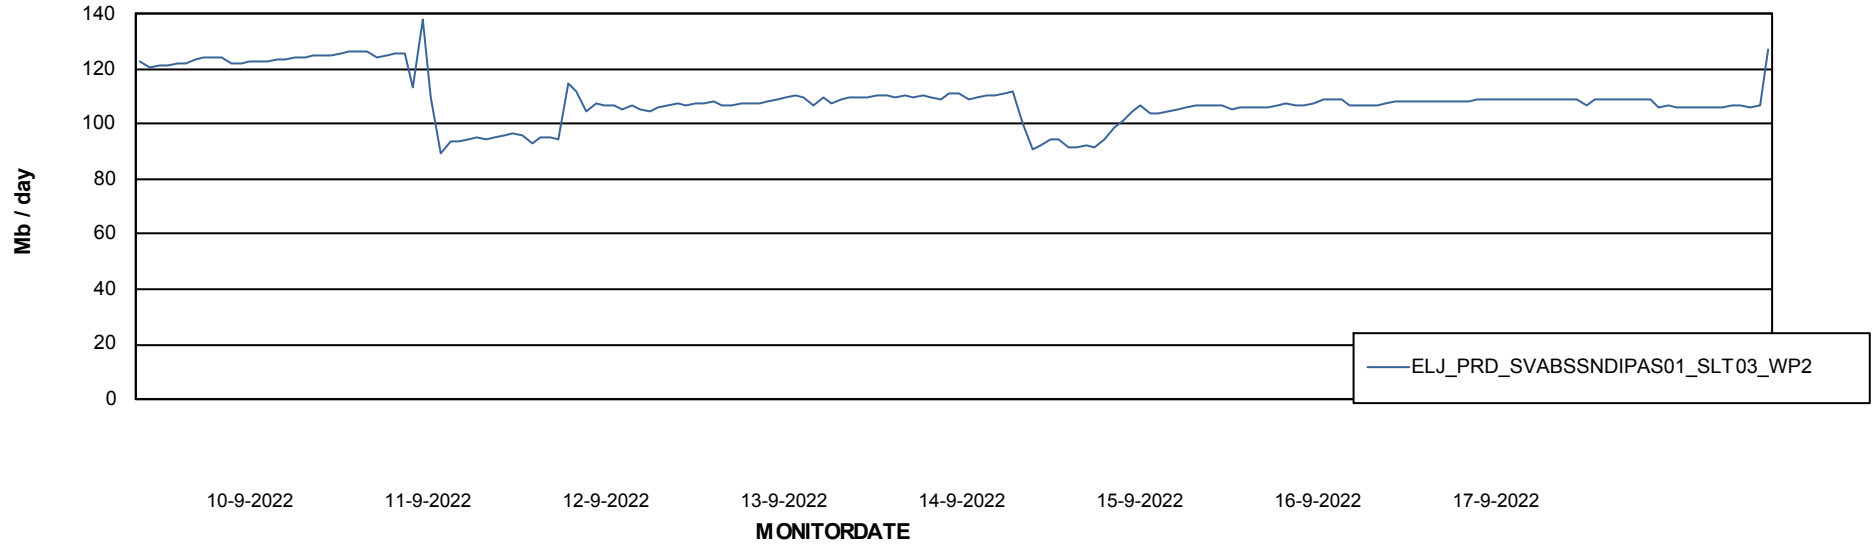

ABSSolute Web Component Services

Avg memory used per ABS Web component