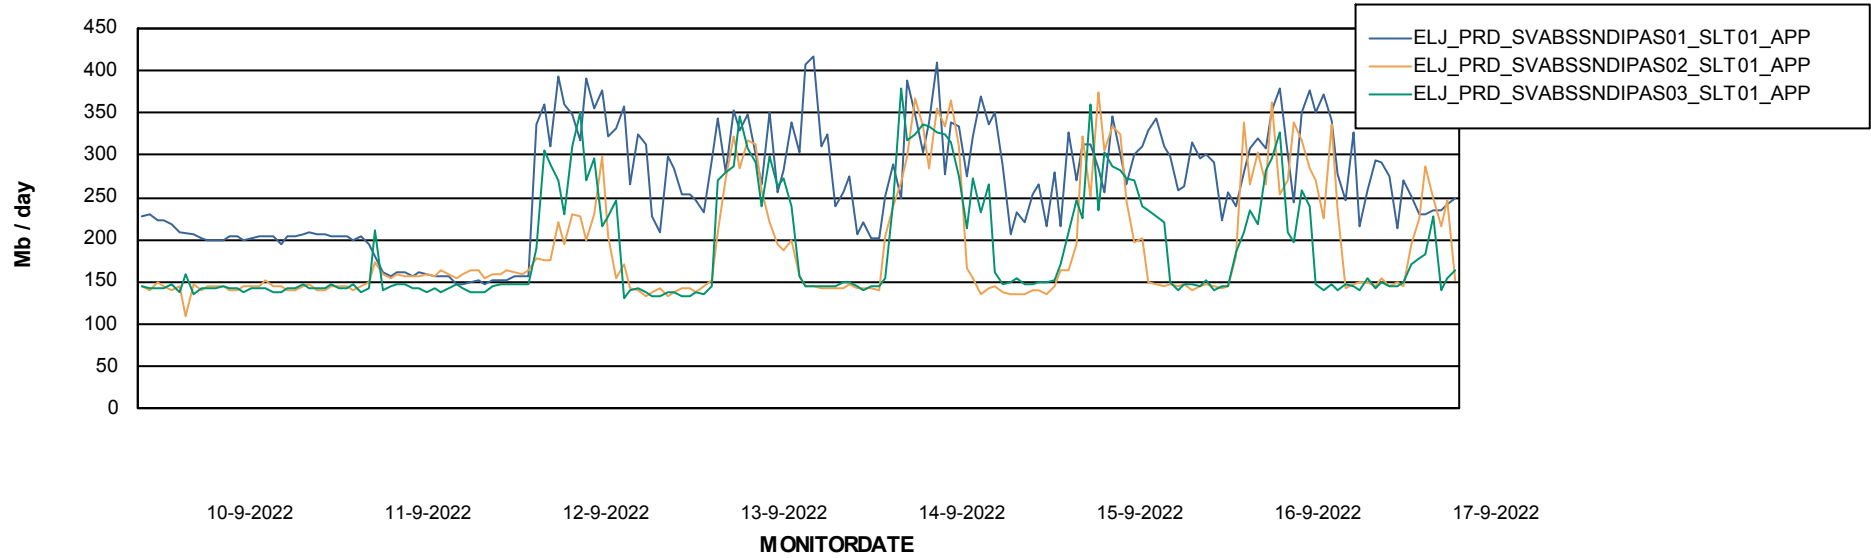

ABSSolute Application Server Services

Avg memory used per ABS Server Service