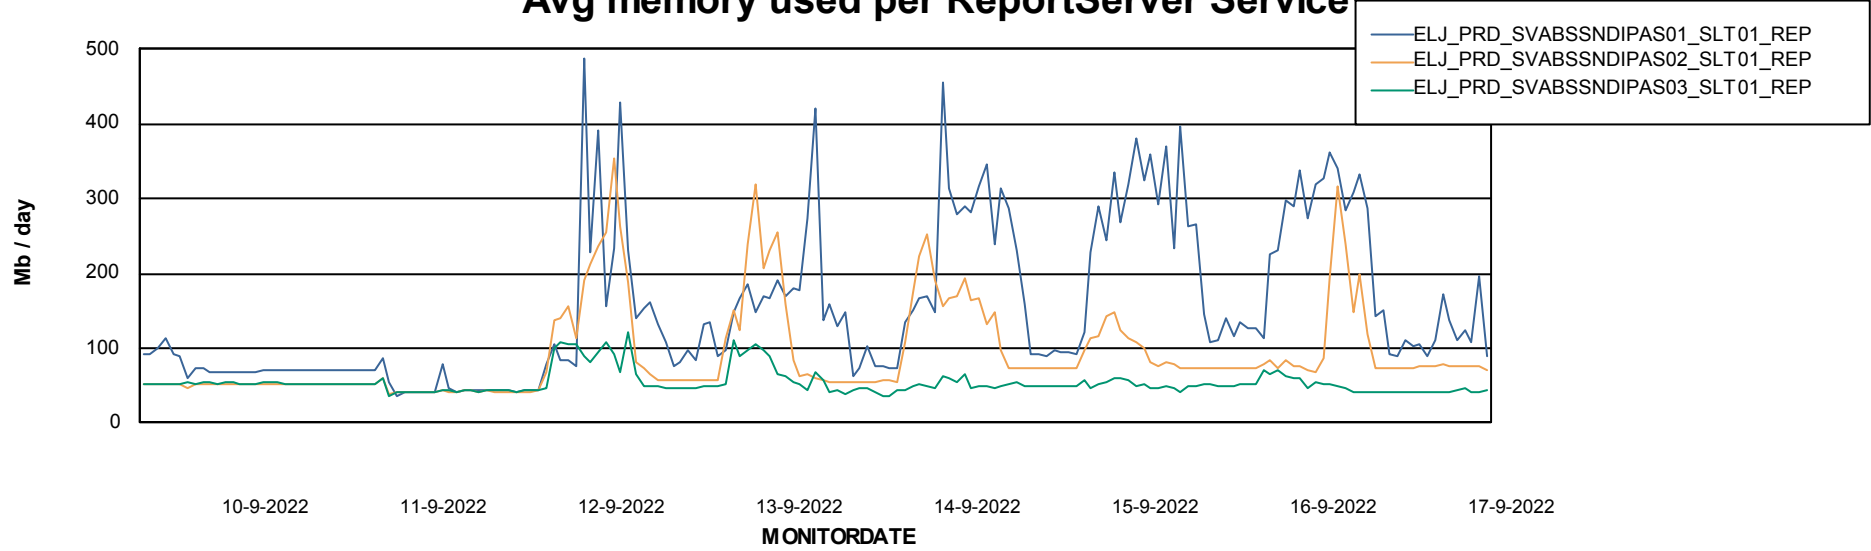

ABSSolute Application ReportServer Services

Avg memory used per ReportServer Service