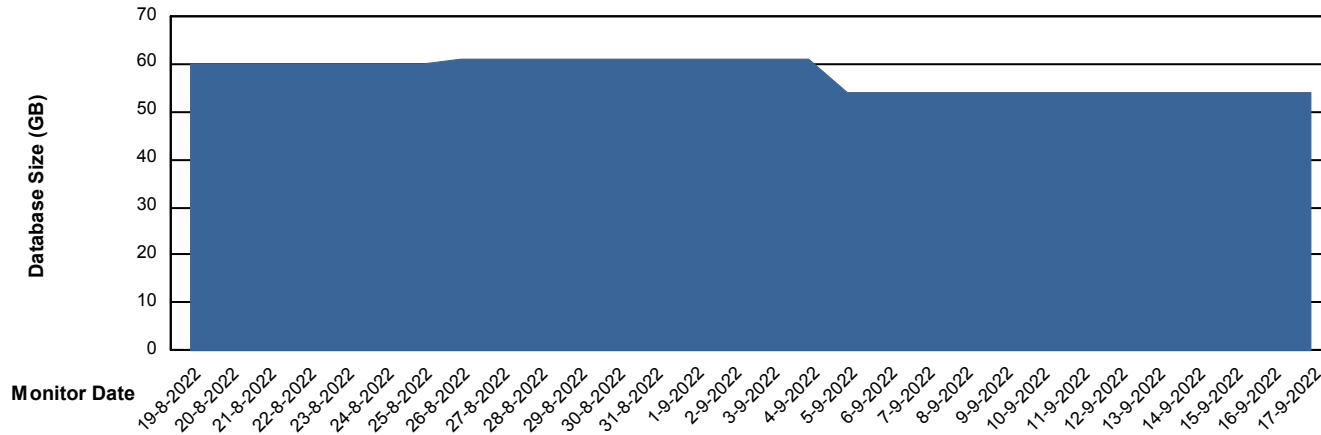

DATABASE SIZE ELJDB_Production

Database growth over last month