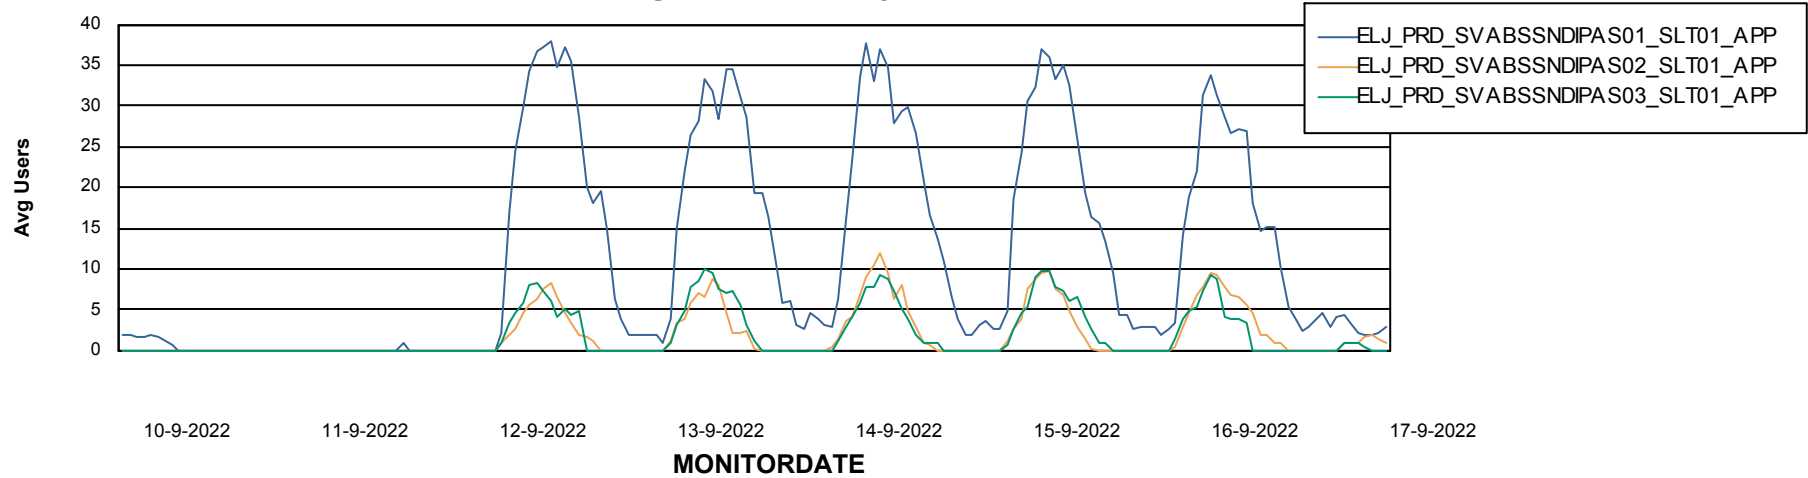

Avg users per day per ABS server