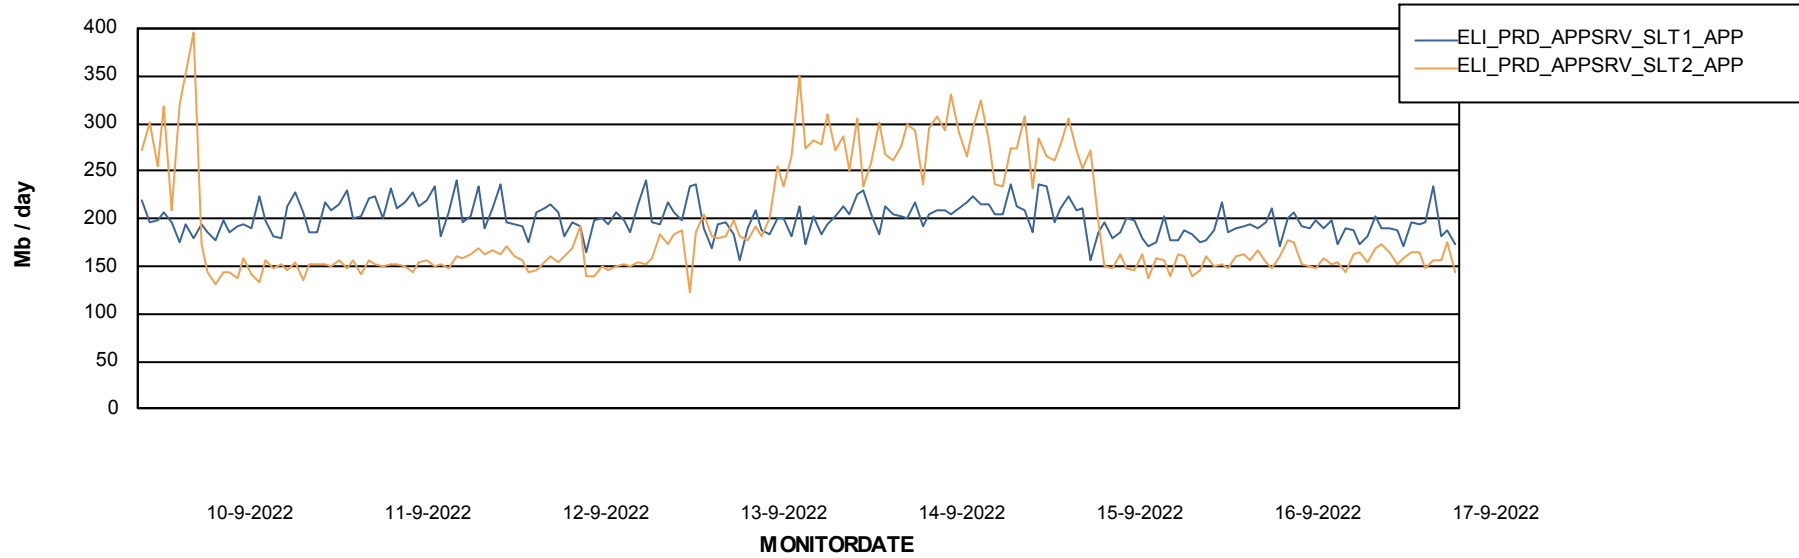

ABSSolute Application Server Services

Avg memory used per ABS Server Service