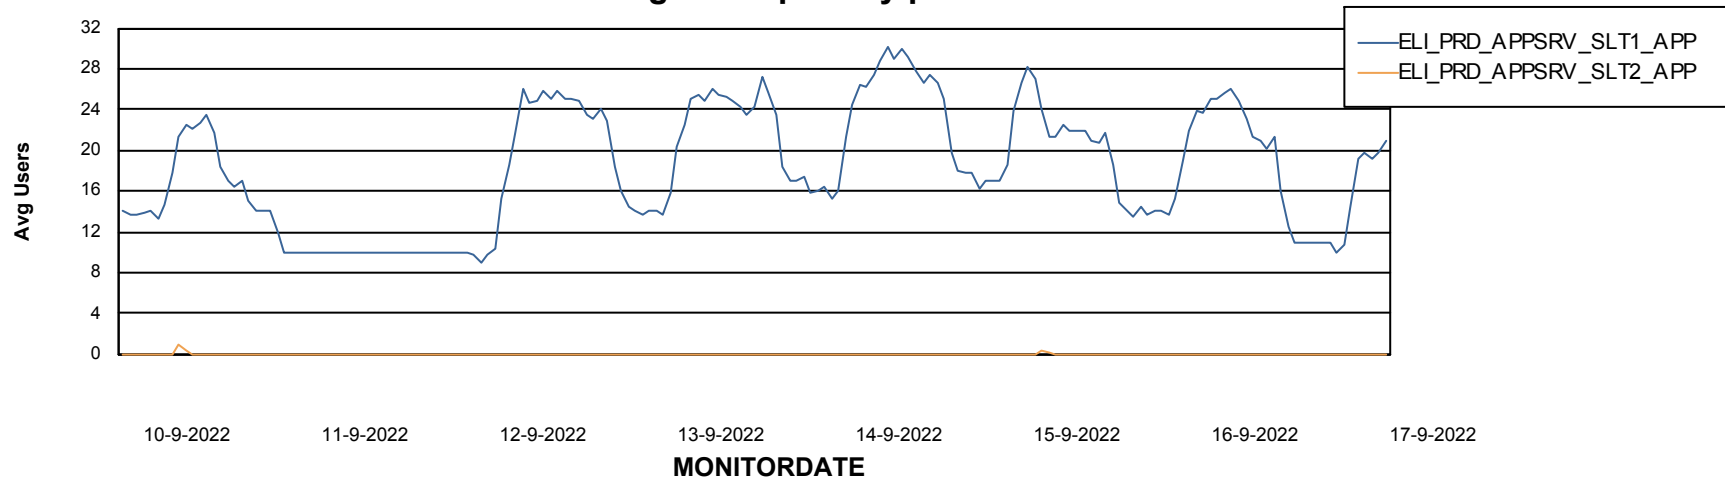

Avg users per day per ABS server