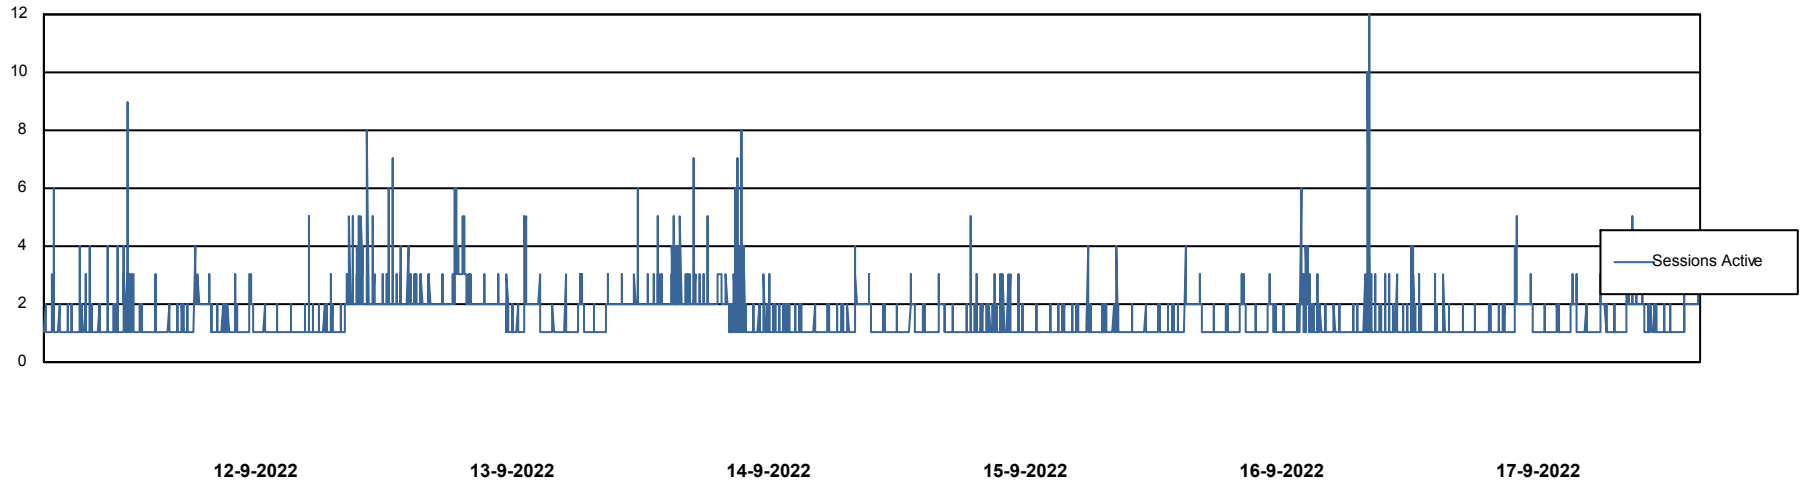

Database Performance ELIDB_BI