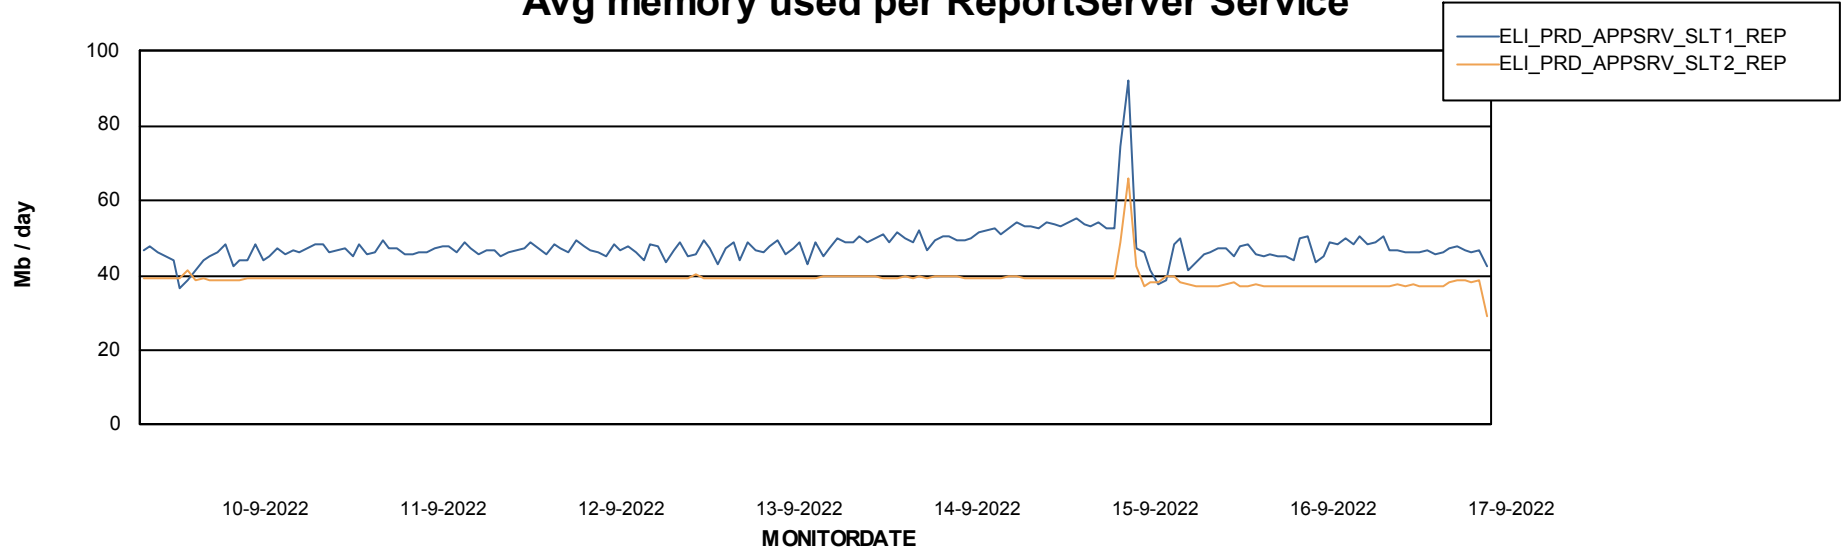

ABSSolute Application Server Services

Avg memory used per ReportServer Service