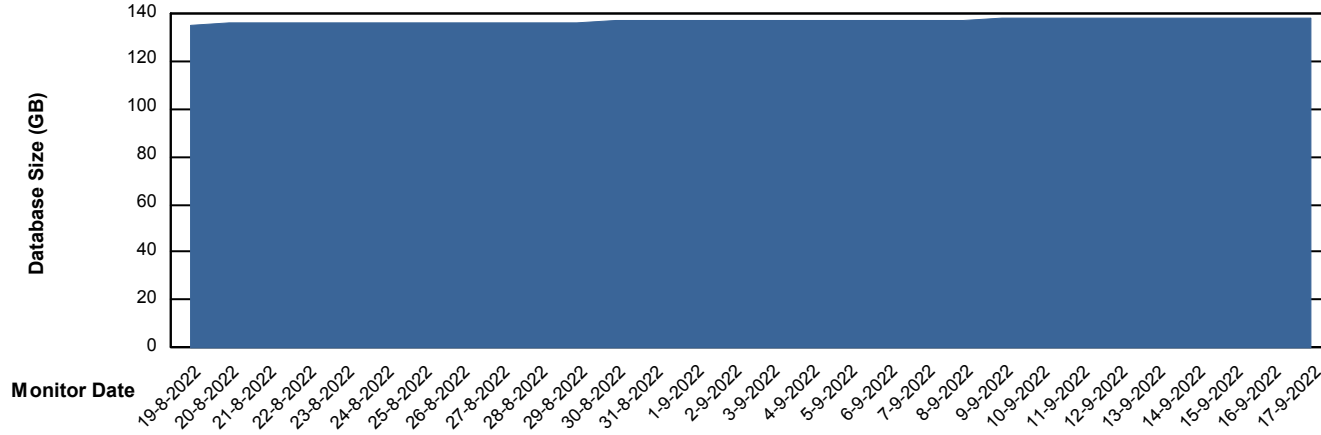

DATABASE SIZE ELIDB_BI

Database growth over last month