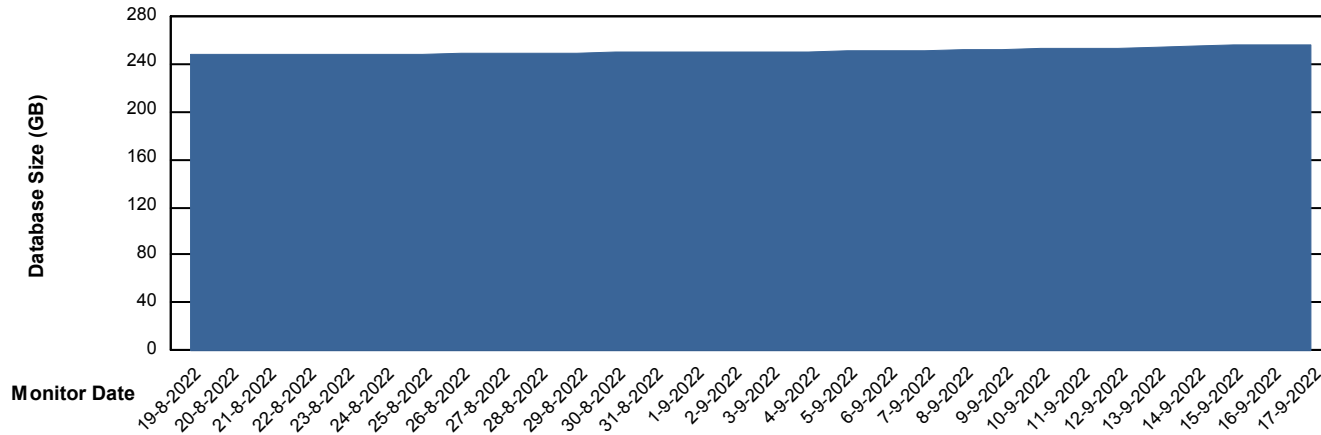

# Weekly SLA Customer Report

Customer ELI\_Production  
Database ID 62

DATABASE SIZE ELIDB\_BI

### Database growth over last month

DATABASE SIZE ELIDB\_Production

### Database growth over last month