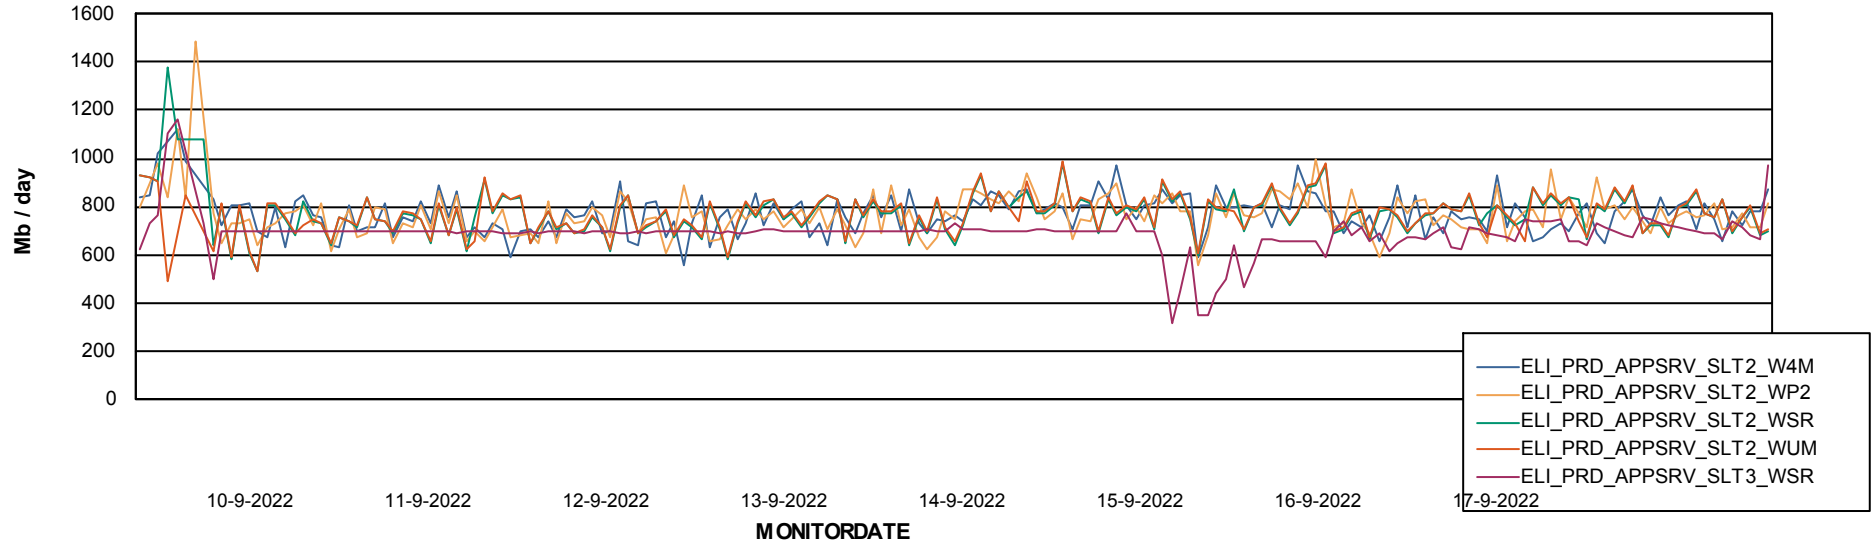

ABSSolute Application Server Services

Avg memory used per ABS Web component