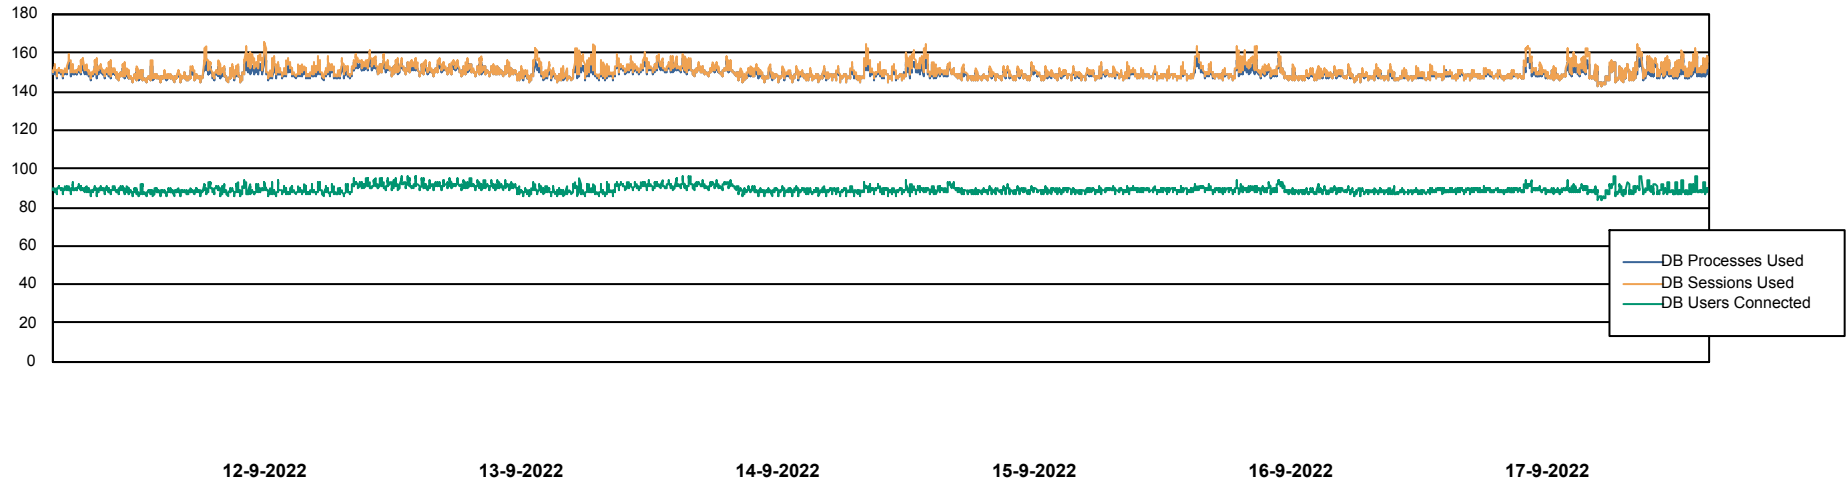

Database Performance ELIDB_BI