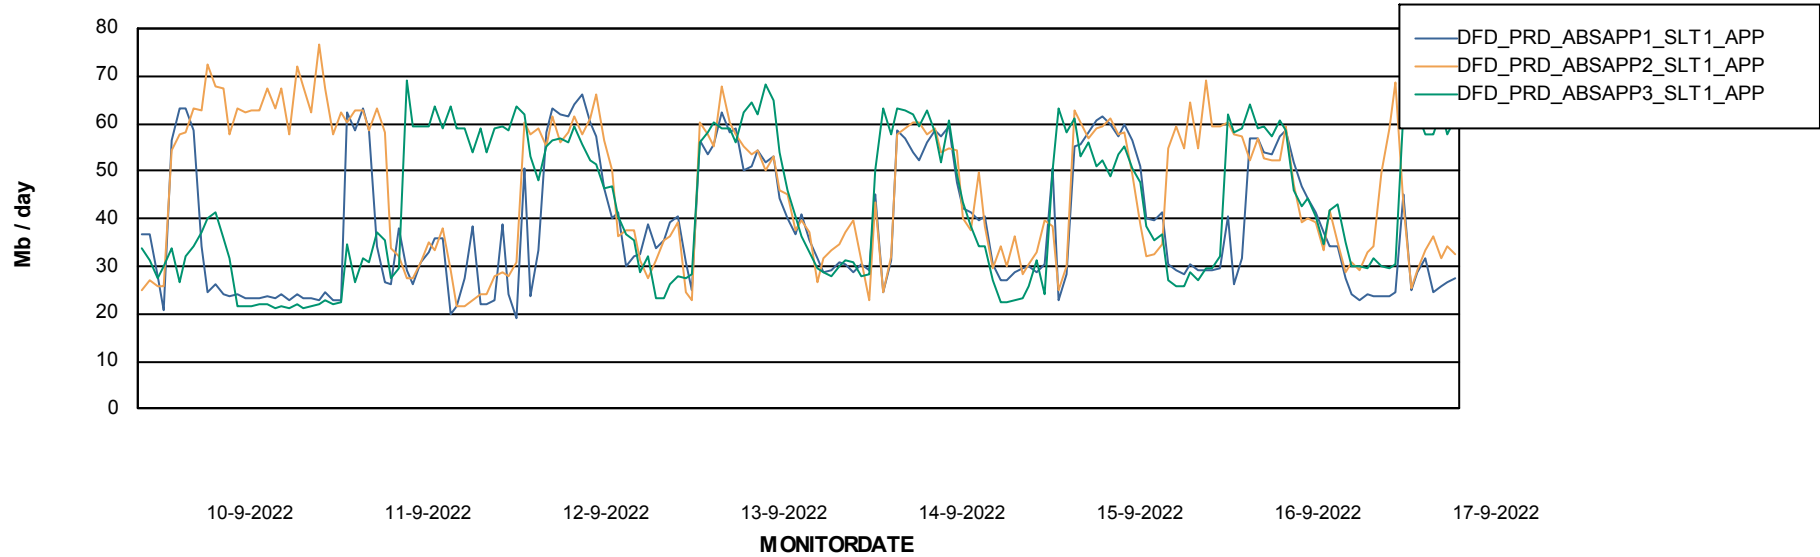

Weekly SLA Customer Report

Customer DFD_Production
Database ID 39

Database Performance DFDDB_Production

DATABASE SIZE DFDDB_Production

Database growth over last month

Weekly SLA Customer Report

Customer DFD_Production
Database ID 39

Database Tablespace DFDDB_Production

Date	Tablespace Name	Filesize (Gb)	Usedsize (Gb)	Percentage free
17-9-2022	ABSDATA	83	0	100
	INDX	161	61	62
16-9-2022	ABSDATA	83	0	100
	INDX	161	61	62
15-9-2022	ABSDATA	83	0	100
	INDX	161	60	63
14-9-2022	ABSDATA	83	0	100
	INDX	161	59	63
13-9-2022	ABSDATA	83	0	100
	INDX	161	58	64
12-9-2022	ABSDATA	83	0	100
	INDX	161	58	64
11-9-2022	ABSDATA	83	0	100
	INDX	161	57	64

Weekly SLA Customer Report

Customer DFD_Production
Database ID 39

ABSSolute Application Server Services

Avg memory used per ABS Server Service

Avg users per day per ABS server

Weekly SLA Customer Report

Customer DFD_Production
Database ID 39