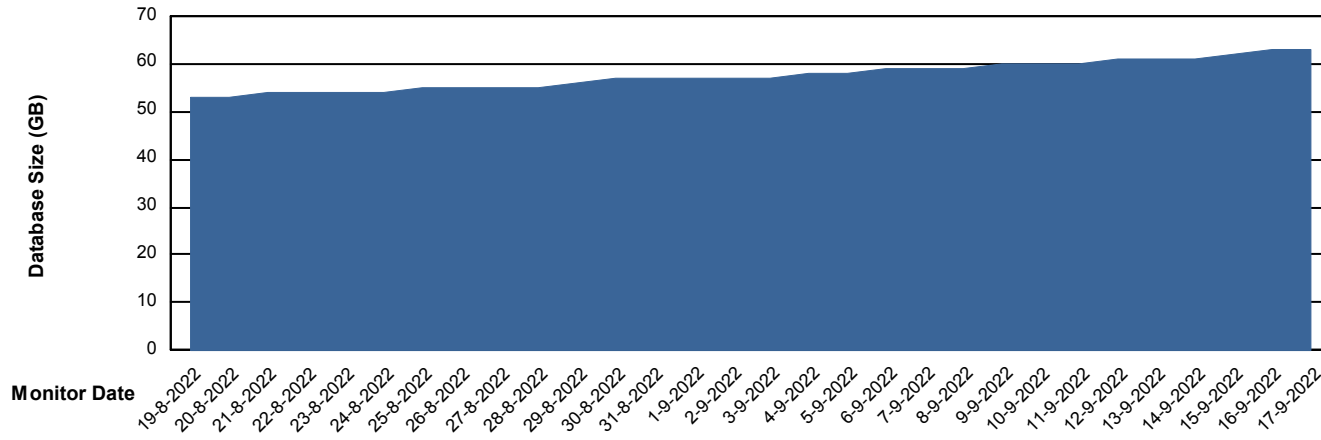

Weekly SLA Customer Report

Customer DFD_Production
Database ID 39

Database Performance DFDDB_Production

DATABASE SIZE DFDDB_Production

Database growth over last month

Weekly SLA Customer Report

Customer DFD_Production
Database ID 39

Database Tablespace DFDDB_Production

Date	Tablespace Name	Filesize (Gb)	Usedsize (Gb)	Percentage free
17-9-2022	ABSDATA	83	0	100
	INDX	161	61	62
16-9-2022	ABSDATA	83	0	100
	INDX	161	61	62
15-9-2022	ABSDATA	83	0	100
	INDX	161	60	63
14-9-2022	ABSDATA	83	0	100
	INDX	161	59	63
13-9-2022	ABSDATA	83	0	100
	INDX	161	58	64
12-9-2022	ABSDATA	83	0	100
	INDX	161	58	64
11-9-2022	ABSDATA	83	0	100
	INDX	161	57	64