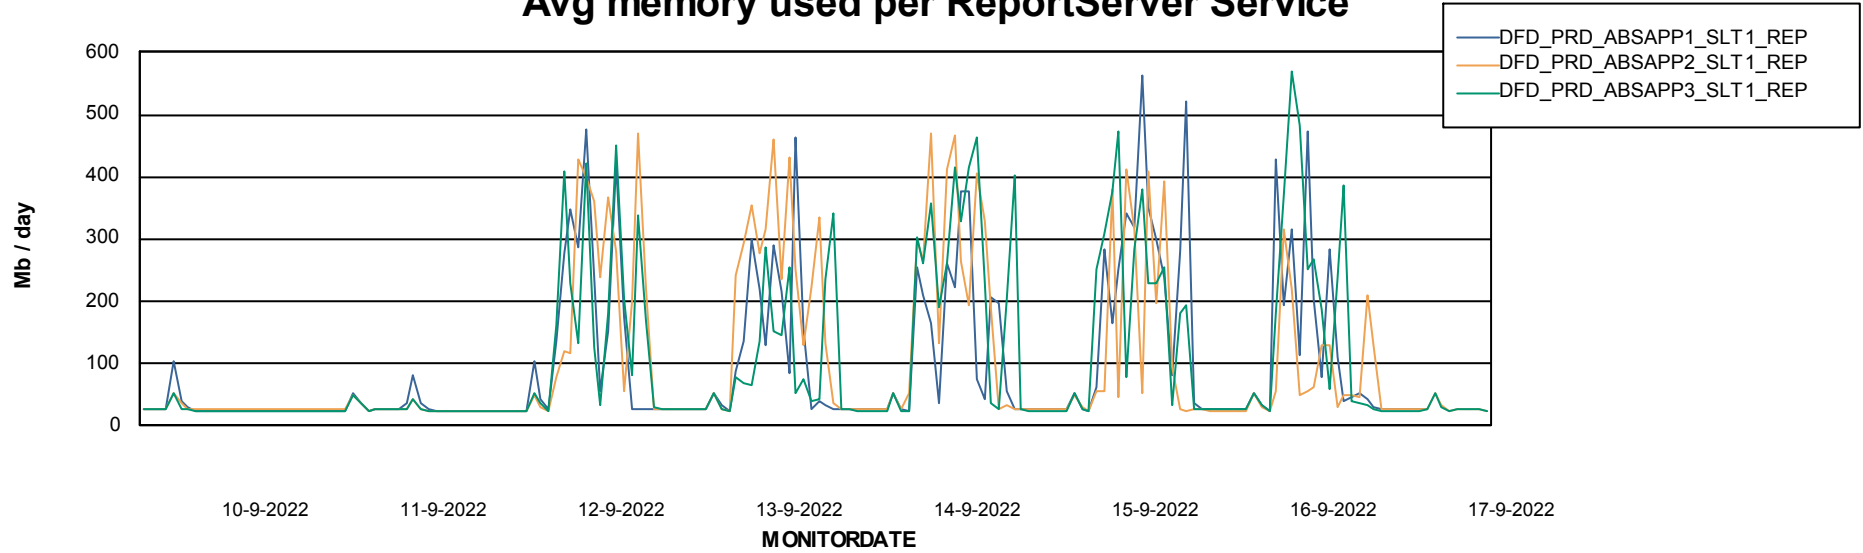

ABSSolute Application ReportServer Services

Avg memory used per ReportServer Service