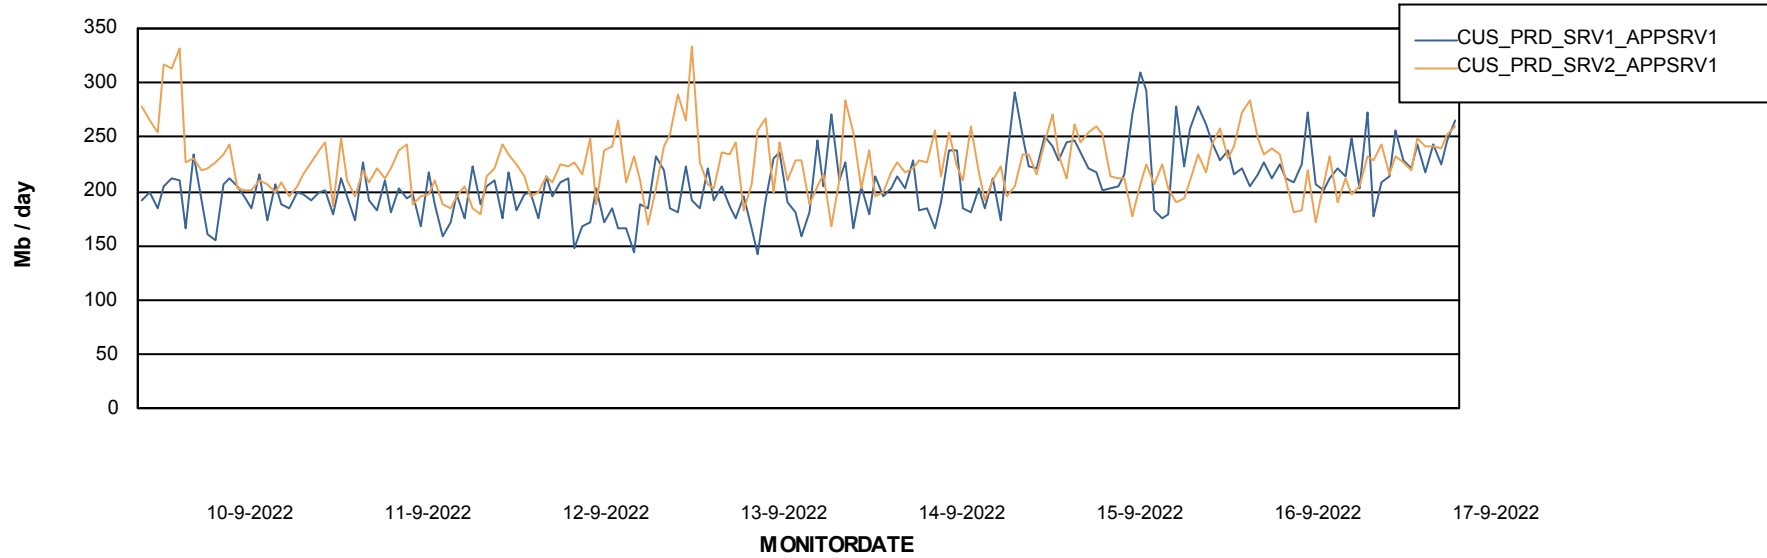

Standby Database Health CUS_Production

Recovery lag for last 7 days

Weekly SLA Customer Report

Customer CUS_Production
Database ID 131

ABSSolute Application Server Services

Avg memory used per ABS Server Service