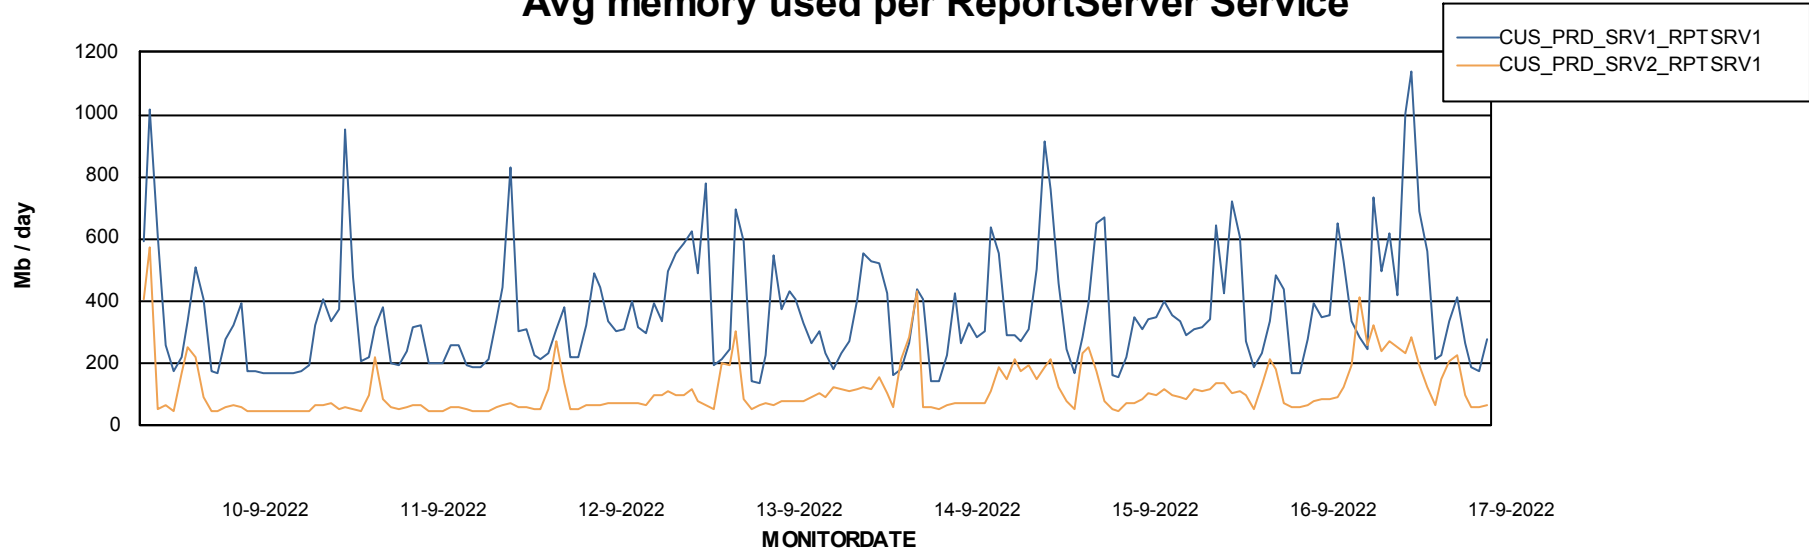

Avg users per day per ABS server

Weekly SLA Customer Report

Customer CUS_Production
Database ID 131

ABSSolute Web Component Services

Avg memory used per ReportServer Service

Weekly SLA Customer Report

Customer CUS_Production
Database ID 131