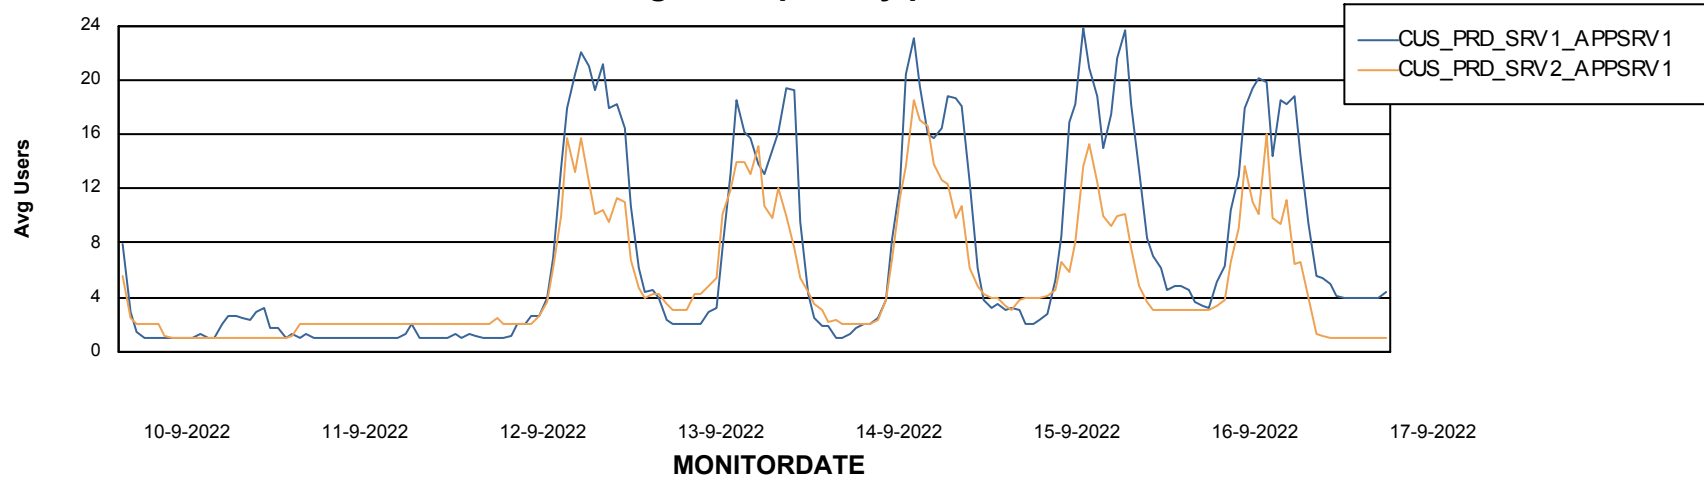

Avg users per day per ABS server