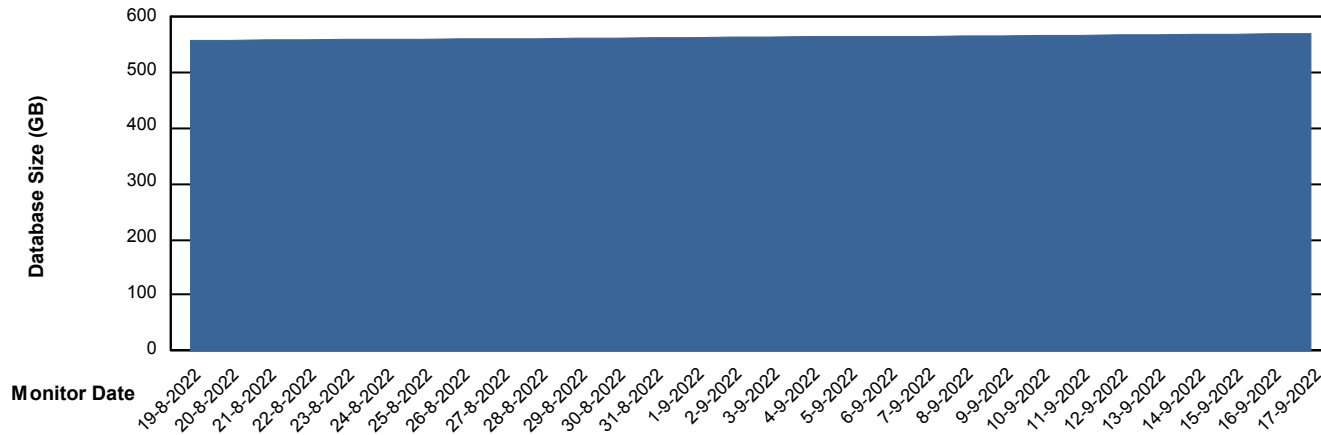

DATABASE SIZE CUS_ProdDB_Primary

Database growth over last month