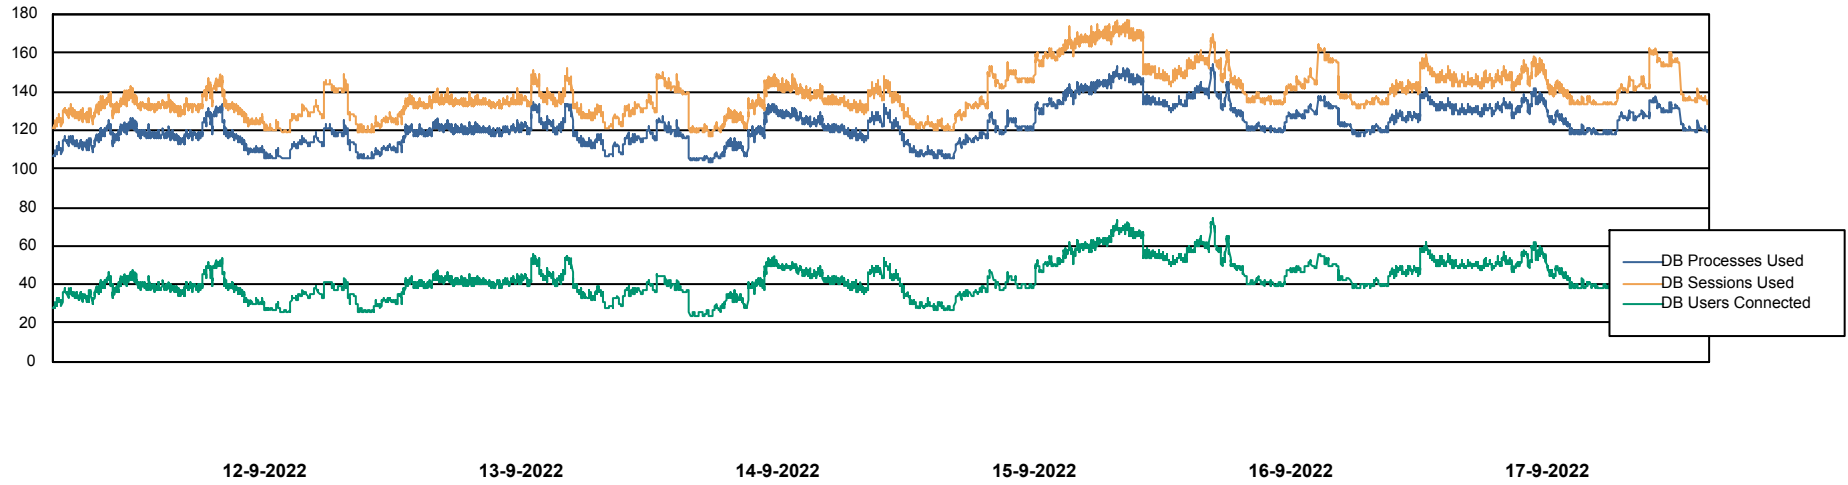

Harddisk Usage CUS_StandByDBSrv_ABSDb2

	Free disk space on C: (%)	Total disk space on C: (Gb)	Used disk space on C: (Gb)	Free disk space on D: (%)	Total disk space on D: (Gb)	Used disk space on D: (Gb)
17-9-2022	66	199	68	19	1,024	827
16-9-2022	66	199	68	20	1,024	824
15-9-2022	66	199	67	20	1,024	822
14-9-2022	67	199	66	20	1,024	815
13-9-2022	67	199	66	21	1,024	809
12-9-2022	67	199	66	22	1,024	800
11-9-2022	67	199	66	22	1,024	799

Weekly SLA Customer Report

Customer CUS_Production
Database ID 131

Database Performance CUS_ProdDB_Primary

Weekly SLA Customer Report

Customer CUS_Production
Database ID 131

Database Performance CUS_ProdDB_Standby