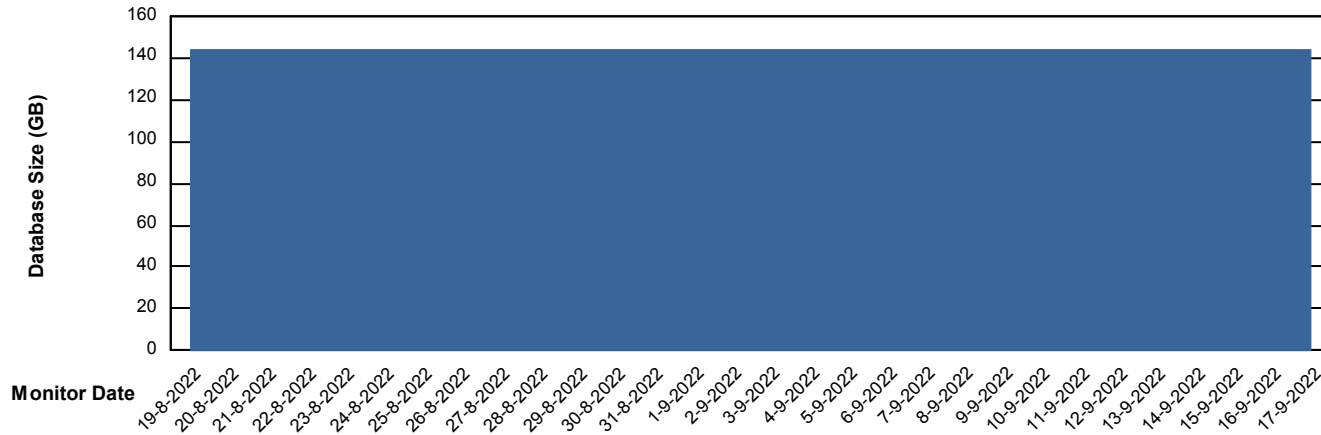

DATABASE SIZE CLODB_TEST_CLO-ORA02

Database growth over last month