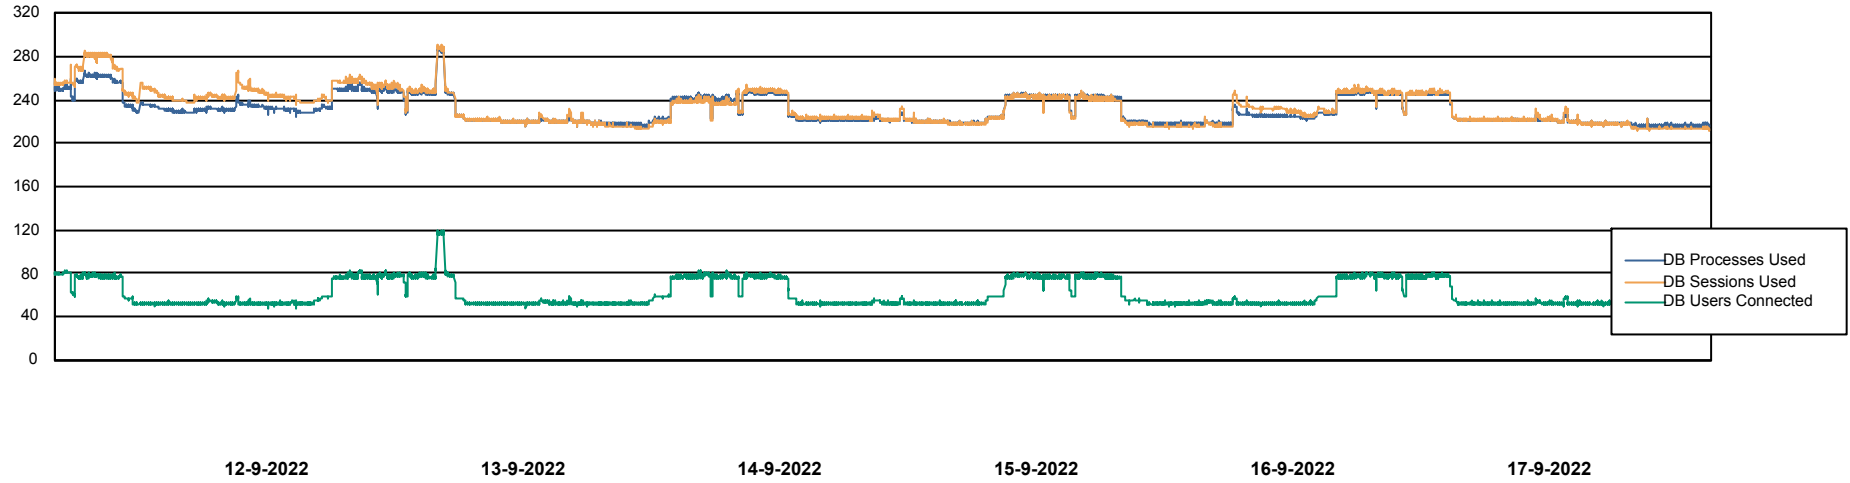

Database Performance CLODB_PRD_CLO-ORA01