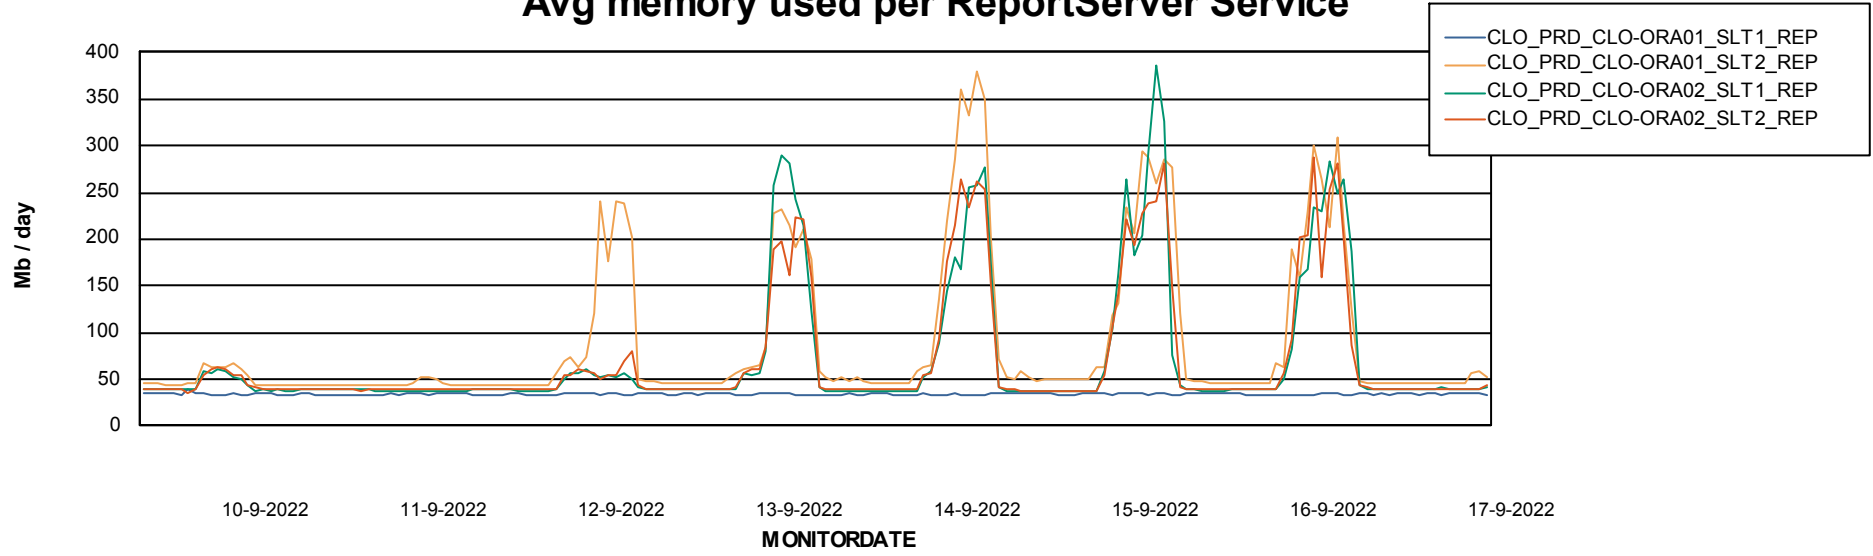

ABSSolute Application ReportServer Services

Avg memory used per ReportServer Service