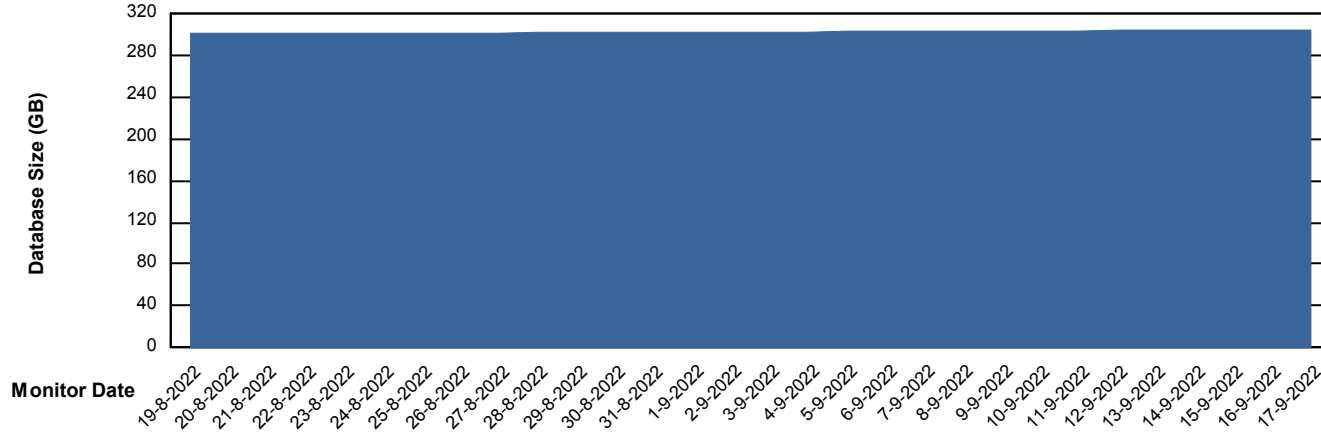

DATABASE SIZE CLODB_PRD_CLO-ORA01

Database growth over last month