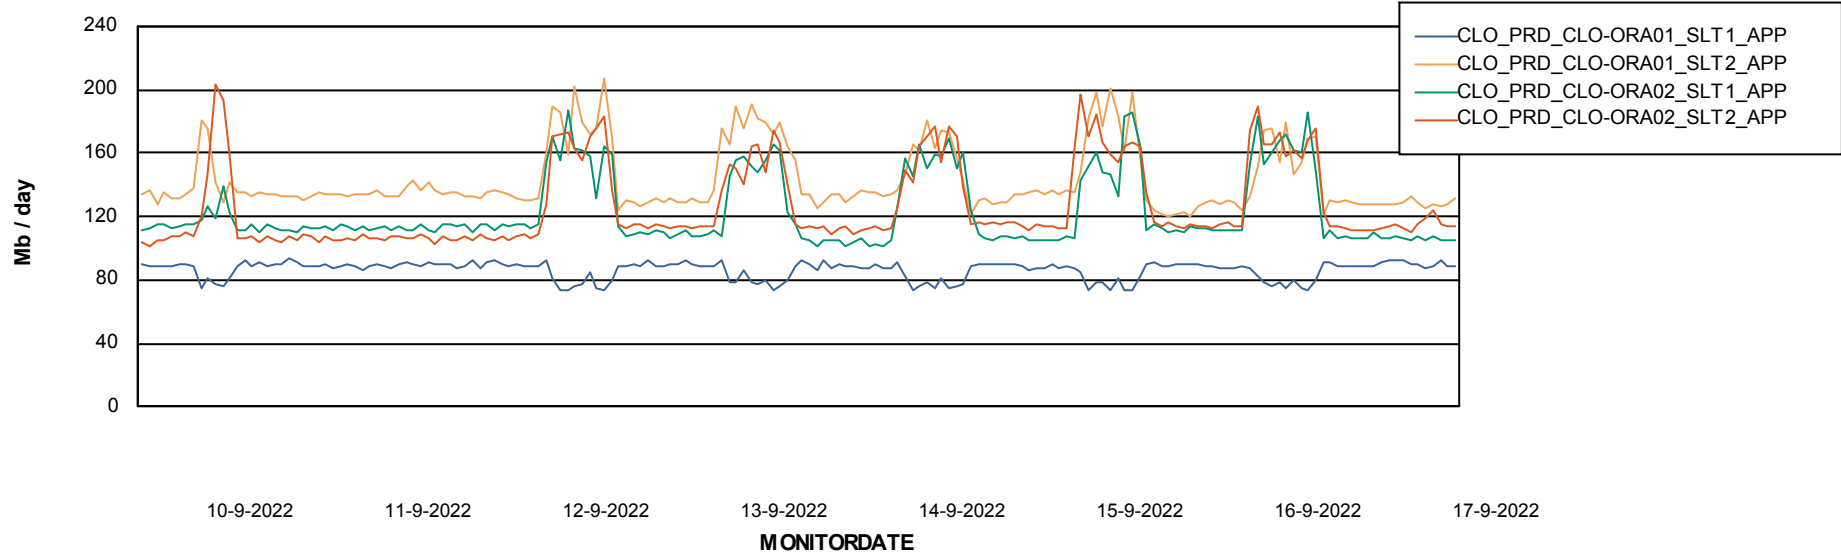

Weekly SLA Customer Report

Customer CLO Production
 Database ID 38

Database Tablespace CLODB_TEST_CLO-ORA02

Date	Tablespace Name	Filesize (Gb)	Usedsize (Gb)	Percentage free
17-9-2022	ABSDATA	88	47	47
	INDX	112	94	16
16-9-2022	ABSDATA	88	47	47
	INDX	112	94	16
15-9-2022	ABSDATA	88	47	47
	INDX	112	94	16
14-9-2022	ABSDATA	88	47	47
	INDX	112	94	16
13-9-2022	ABSDATA	88	47	47
	INDX	112	94	16
12-9-2022	ABSDATA	88	47	47
	INDX	112	94	16
11-9-2022	ABSDATA	88	47	47
	INDX	112	94	16

Weekly SLA Customer Report

Customer CLO Production
Database ID 38

ABSSolute Application Server Services

Avg memory used per ABS Server Service

Avg users per day per ABS server

Weekly SLA Customer Report

Customer CLO Production
Database ID 38