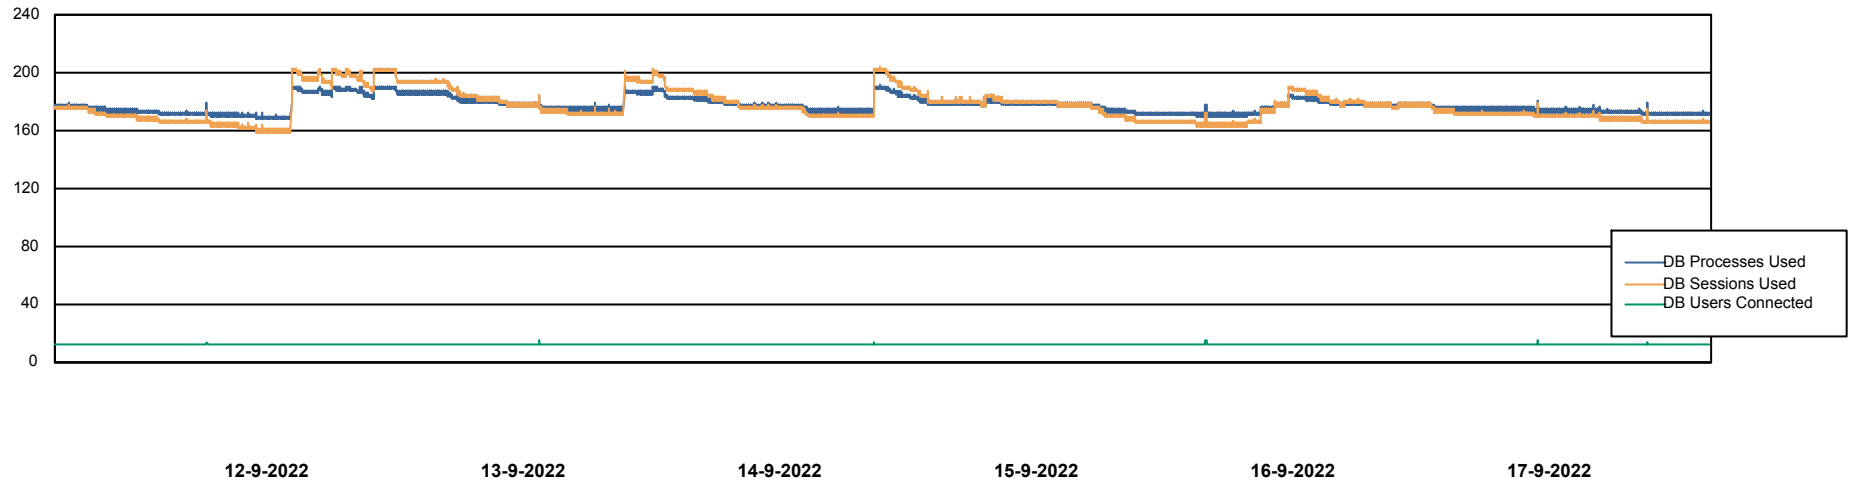

Database Performance CLODB_TEST_CLO-ORA02