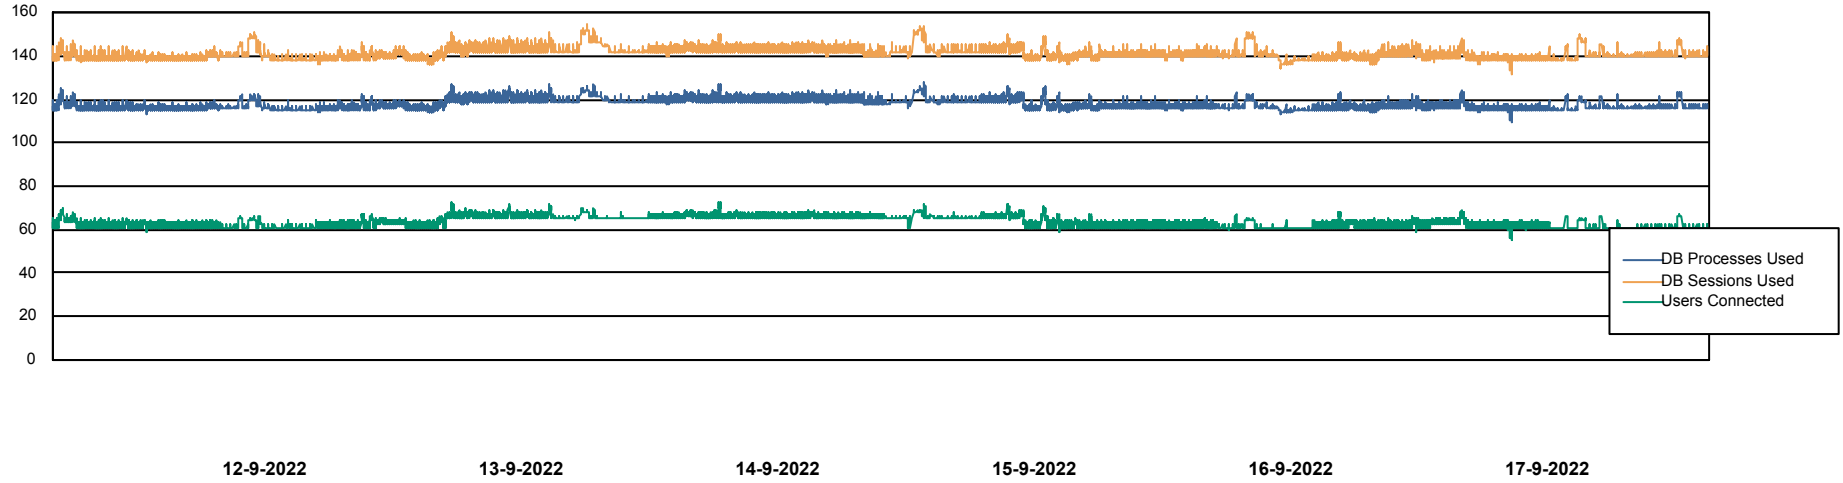

Harddisk Usage CIW_PRD_ORACLE2

	Free disk space on c: (%)	Total disk space on c: (Gb)	Free disk space on d: (%)	Total disk space on d: (Gb)	Free disk space on e: (%)	Total disk space on e: (Gb)
17-9-2022	90	701	49	700	98	830
16-9-2022	90	701	49	700	98	830
15-9-2022	90	701	50	700	98	830
14-9-2022	90	701	52	700	98	830
13-9-2022	90	701	55	700	98	830
12-9-2022	90	701	57	700	98	830
11-9-2022	90	701	57	700	98	830

Weekly SLA Customer Report

Customer CIW Production
Database ID 45

Database Performance CIWDB_Production

Weekly SLA Customer Report

Customer CIW Production
Database ID 45

Database Performance CIWDB_Standby

Weekly SLA Customer Report