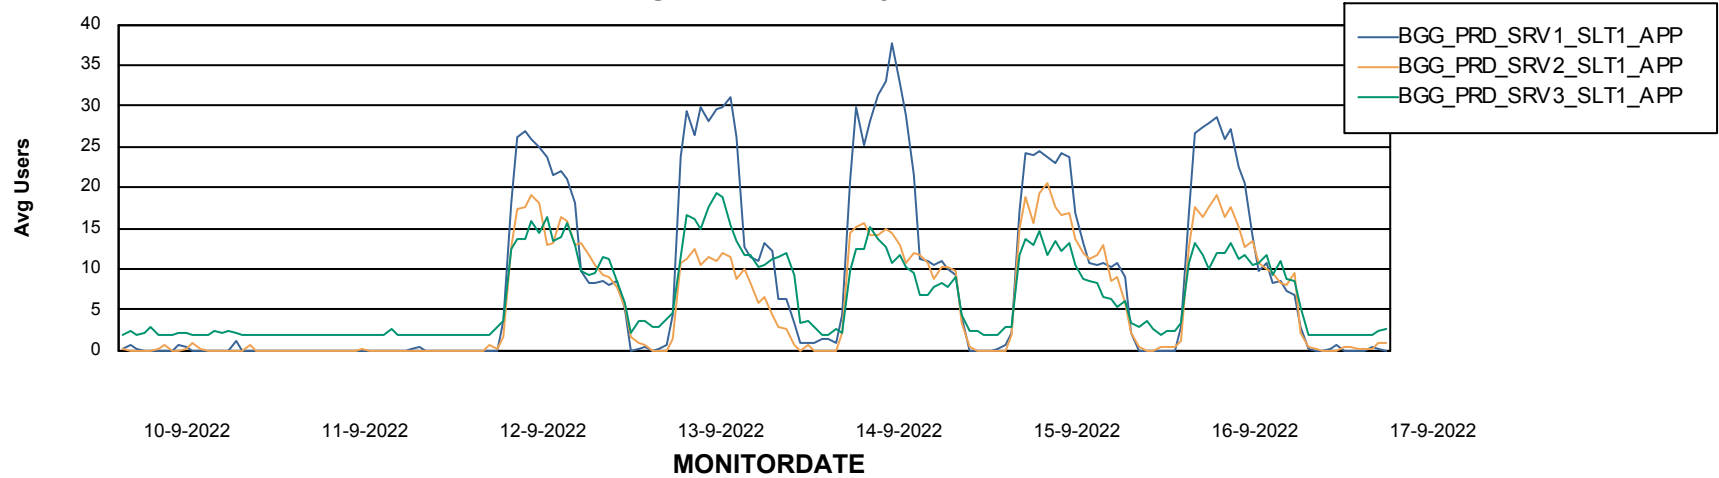

Avg users per day per ABS server