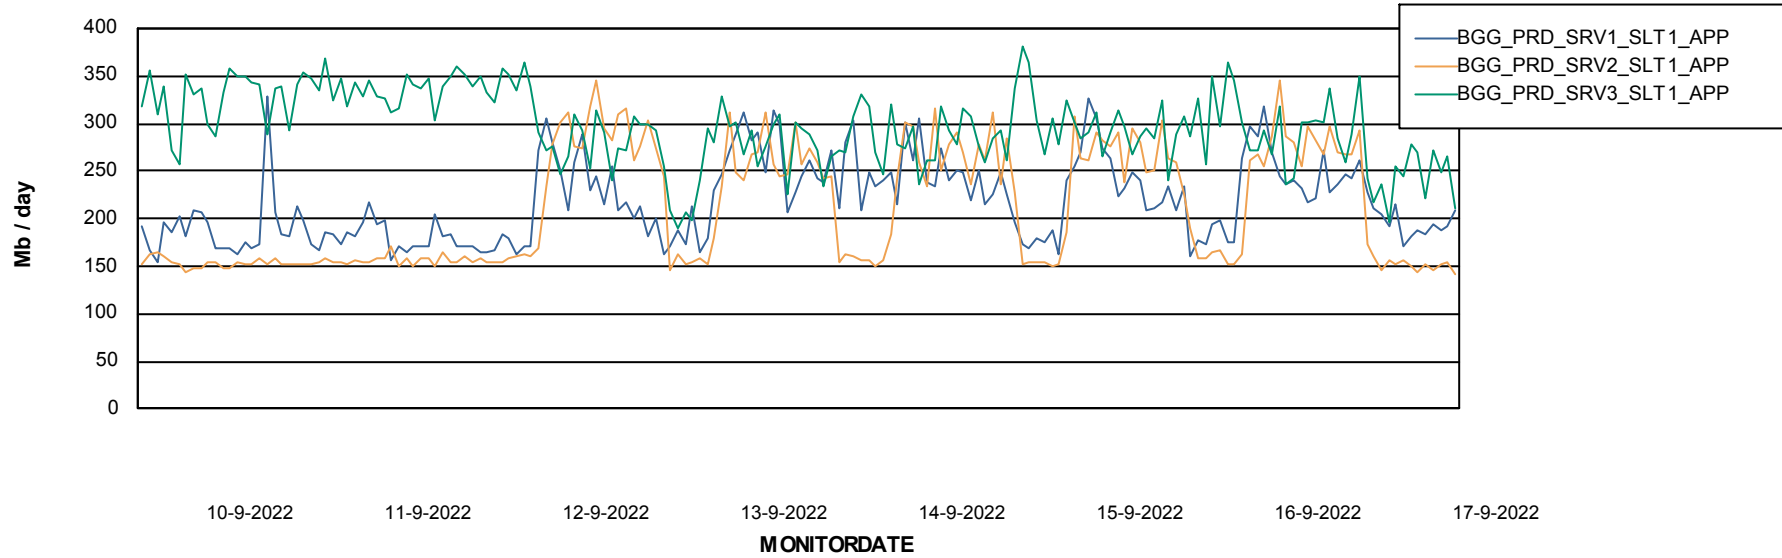

ABSSolute Application Server Services

Avg memory used per ABS Server Service