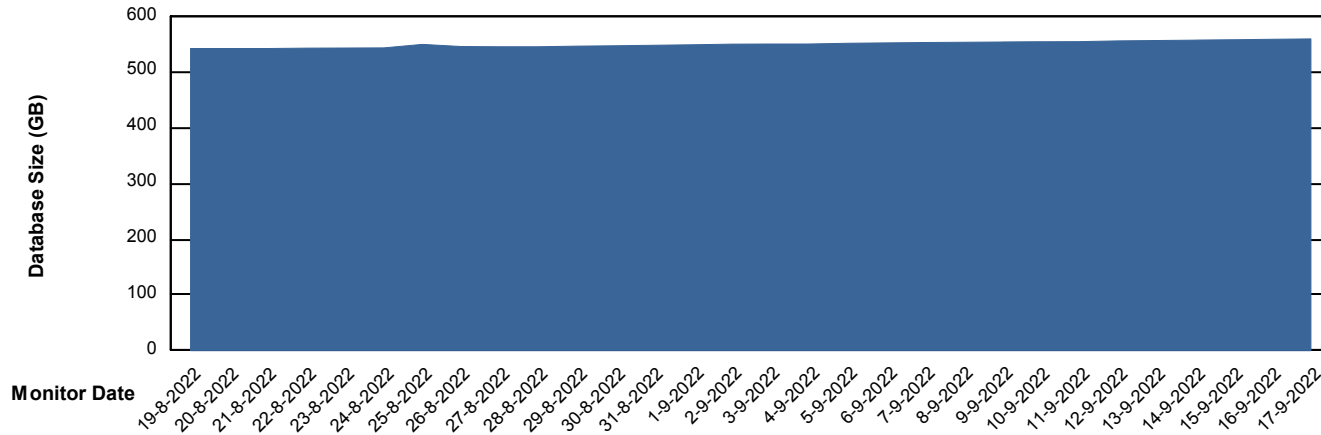

Customer BGG_Production
Database ID 58

Database Performance BGGDB_Standby

Weekly SLA Customer Report

Customer BGG_Production
Database ID 58

DATABASE SIZE BGGDB_BI

Database growth over last month

DATABASE SIZE BGGDB_Production

Database growth over last month

Weekly SLA Customer Report

Customer BGG_Production
Database ID 58

Database Tablespace BGGDB_BI

Date	Tablespace Name	Filesize (Gb)	Usedsize (Gb)	Percentage free
17-9-2022	ABSDATA	184	153	17
	INDX	230	190	17
16-9-2022	ABSDATA	184	152	17
	INDX	230	190	17
15-9-2022	ABSDATA	184	152	17
	INDX	230	190	17
14-9-2022	ABSDATA	182	152	16
	INDX	226	189	16
13-9-2022	ABSDATA	182	152	16
	INDX	226	189	16
12-9-2022	ABSDATA	182	151	17
	INDX	226	189	16
11-9-2022	ABSDATA	182	151	17
	INDX	224	188	16