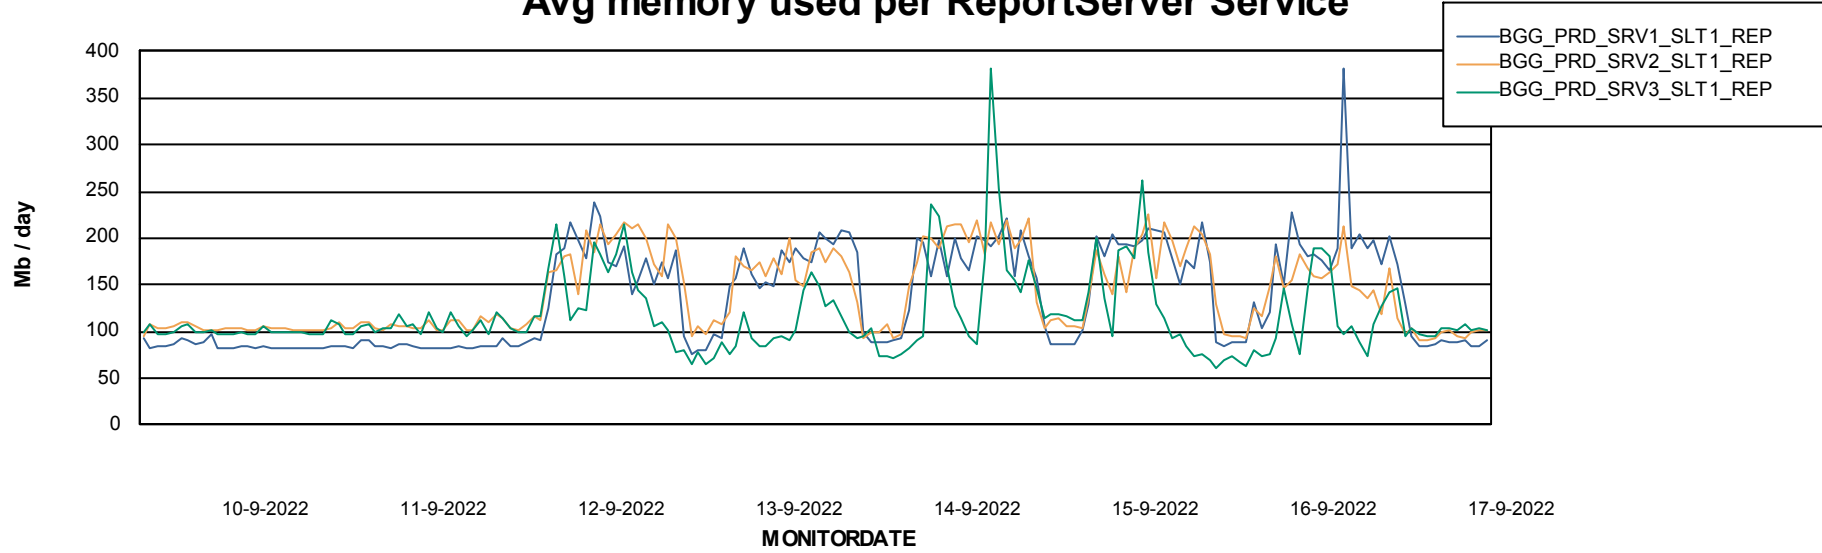

Avg memory used per ABS Server Service

Avg users per day per ABS server

Weekly SLA Customer Report

Customer BGG_Production
Database ID 58

ABSSolute Application ReportServer Services

Avg memory used per ReportServer Service