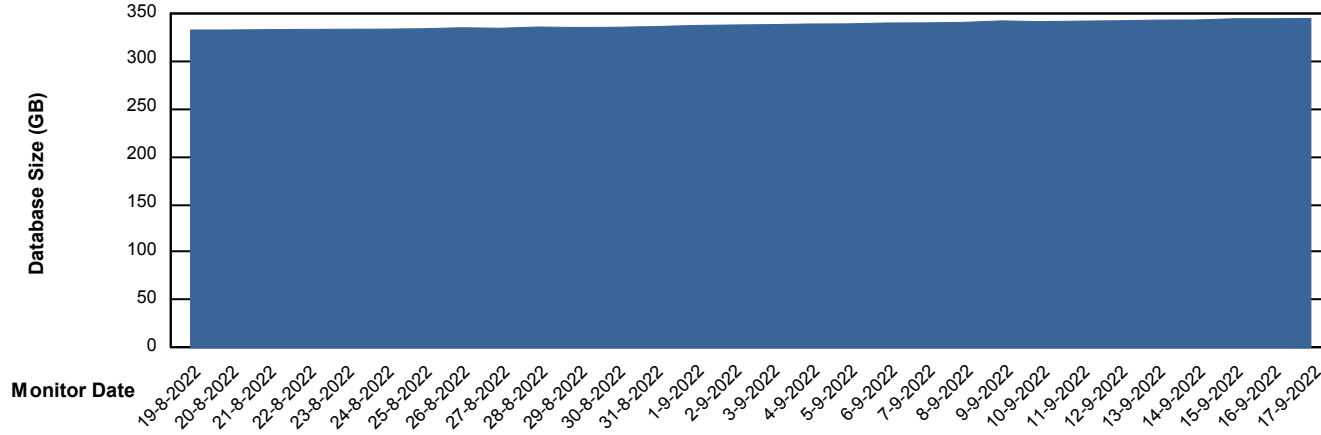

Customer BGG_Production
Database ID 58

Database Performance BGGDB_Standby

Weekly SLA Customer Report

Customer BGG_Production
Database ID 58

DATABASE SIZE BGGDB_BI

Database growth over last month

DATABASE SIZE BGGDB_Production

Database growth over last month

Weekly SLA Customer Report

Customer BGG_Production
Database ID 58

Database Tablespace BGGDB_BI

Date	Tablespace Name	Filesize (Gb)	Usedsize (Gb)	Percentage free
17-9-2022	ABSDATA	184	153	17
	INDX	230	190	17
16-9-2022	ABSDATA	184	152	17
	INDX	230	190	17
15-9-2022	ABSDATA	184	152	17
	INDX	230	190	17
14-9-2022	ABSDATA	182	152	16
	INDX	226	189	16
13-9-2022	ABSDATA	182	152	16
	INDX	226	189	16
12-9-2022	ABSDATA	182	151	17
	INDX	226	189	16
11-9-2022	ABSDATA	182	151	17
	INDX	224	188	16