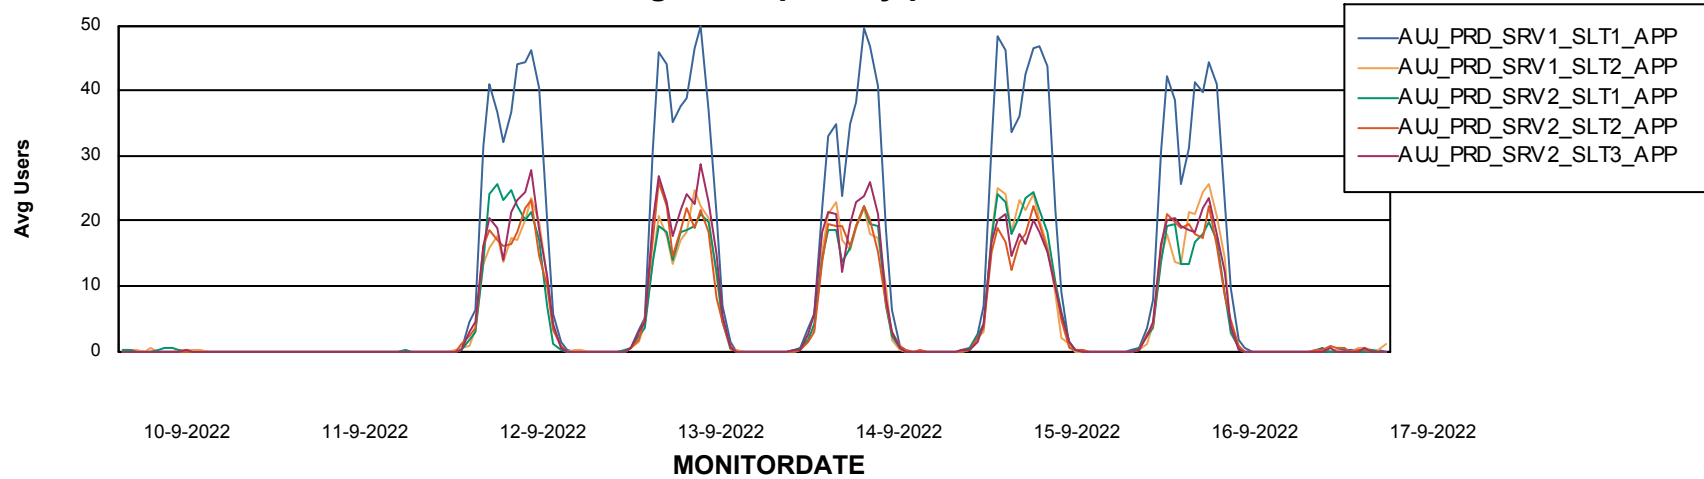

Weekly SLA Customer Report

Customer AUJ Production
Database ID 41

ABSSolute Application Server Services

Avg memory used per ABS Server Service

Avg users per day per ABS server

Weekly SLA Customer Report

Customer AUJ Production
Database ID 41