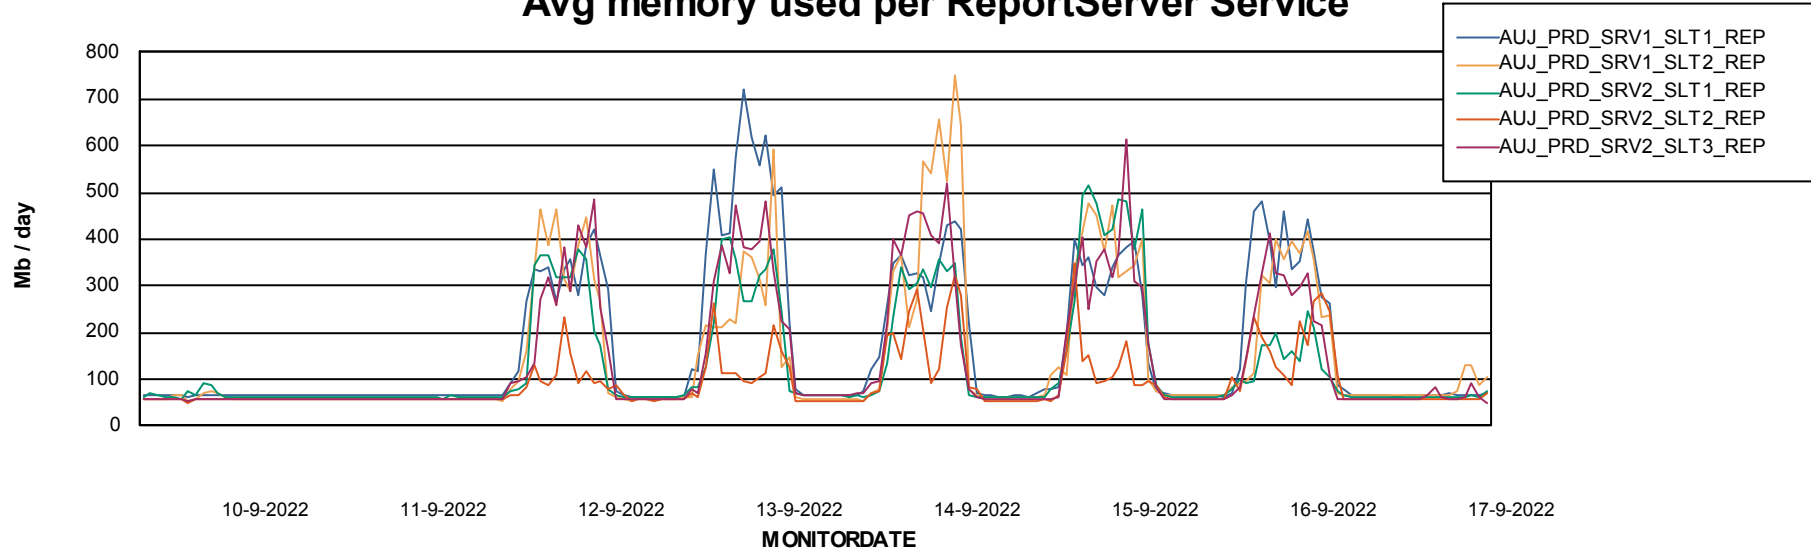

ABSSolute Application ReportServer Services

Avg memory used per ReportServer Service