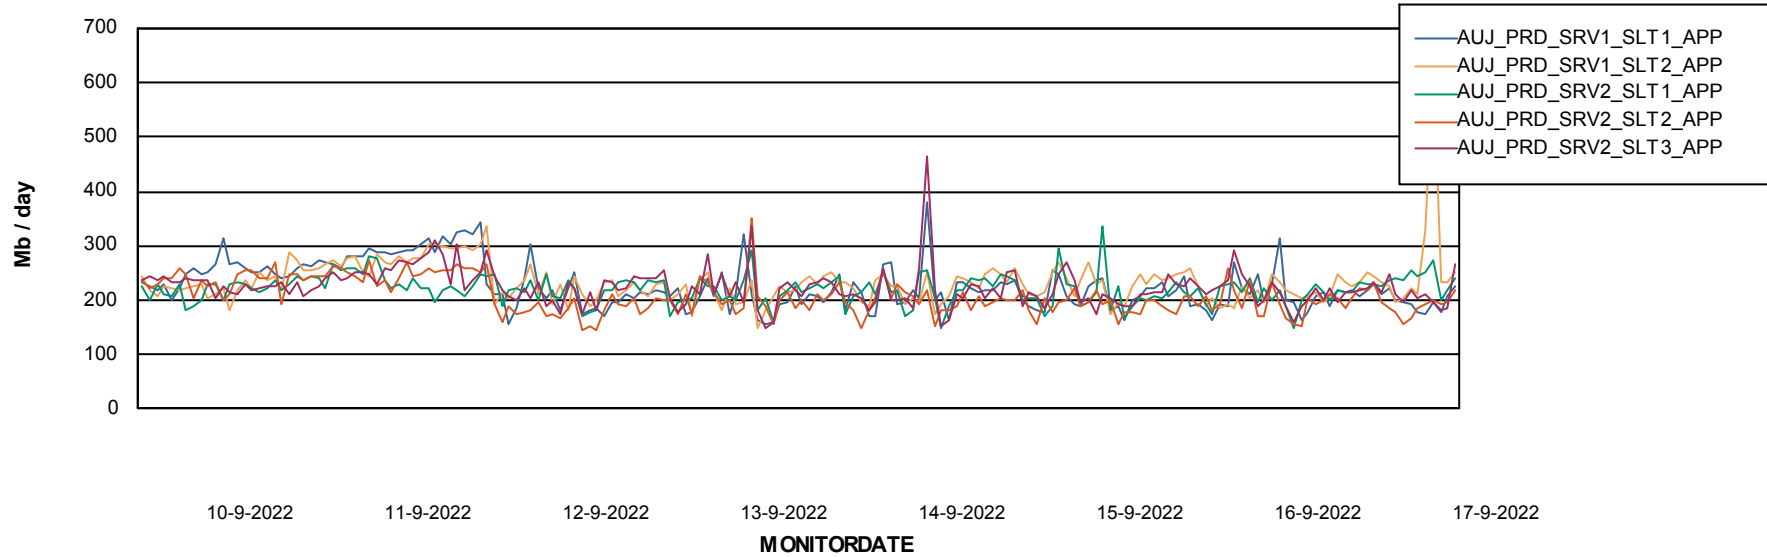

ABSSolute Application Server Services

Avg memory used per ABS Server Service