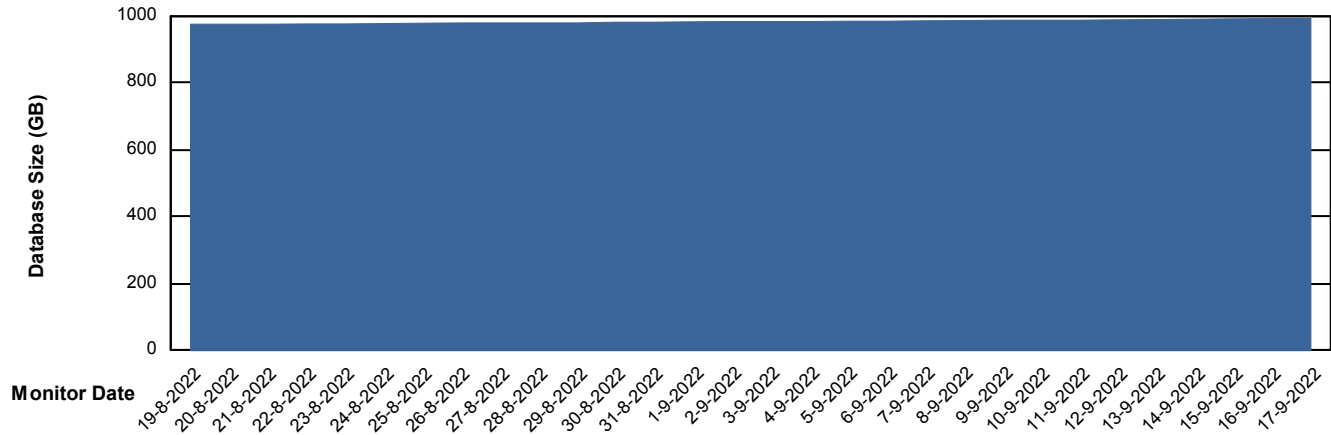

Weekly SLA Customer Report

Customer AUJ Production
Database ID 41

DATABASE SIZE AUJ Prod. BI DB (PABSBI1 server)

Database growth over last month

DATABASE SIZE AUJ_DB1_Primary

Database growth over last month