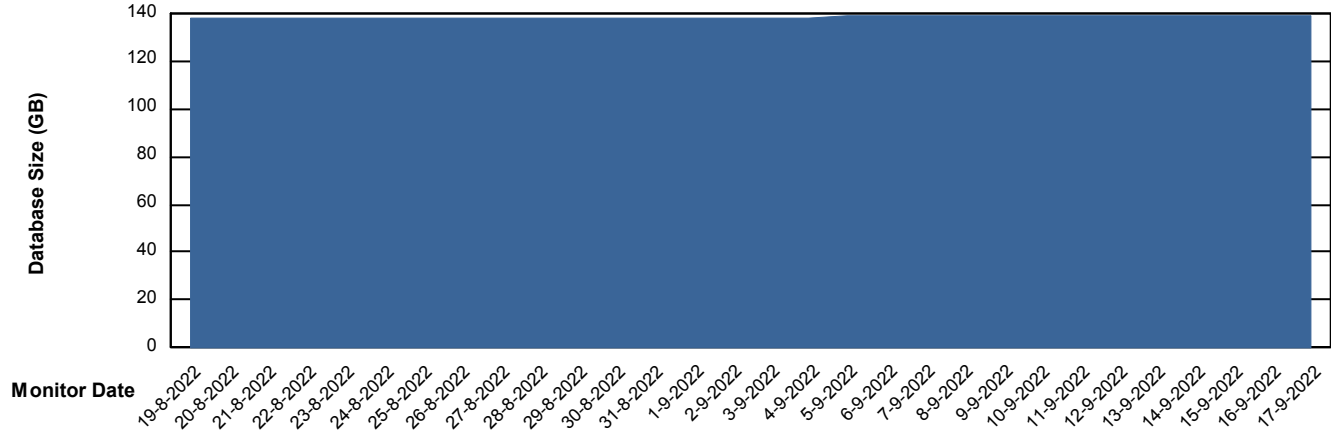

DATABASE SIZE AUJ Prod. BI DB (PABSBI1 server)

Database growth over last month