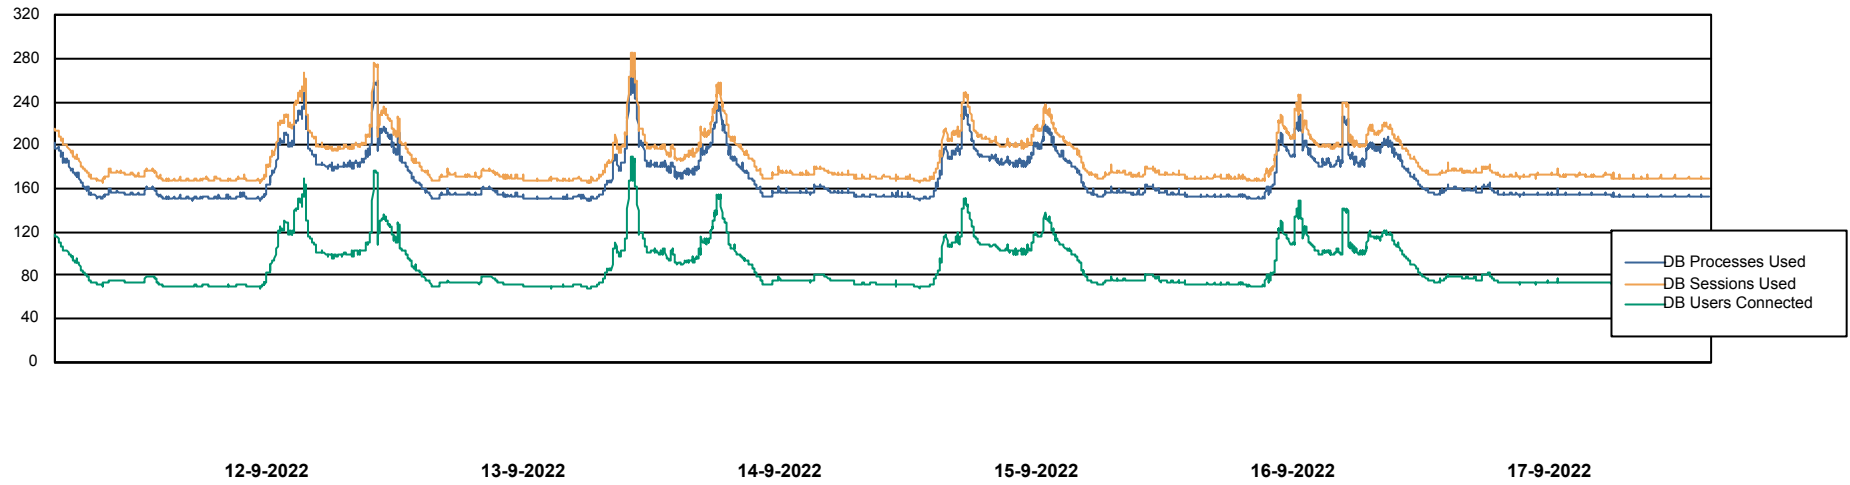

Weekly SLA Customer Report

Customer AUJ Production
Database ID 41

Database Performance AUJ Prod. BI DB (PABSBI1 server)

Weekly SLA Customer Report

Customer AUJ Production
Database ID 41

Database Performance AUJ_DB1_Primary