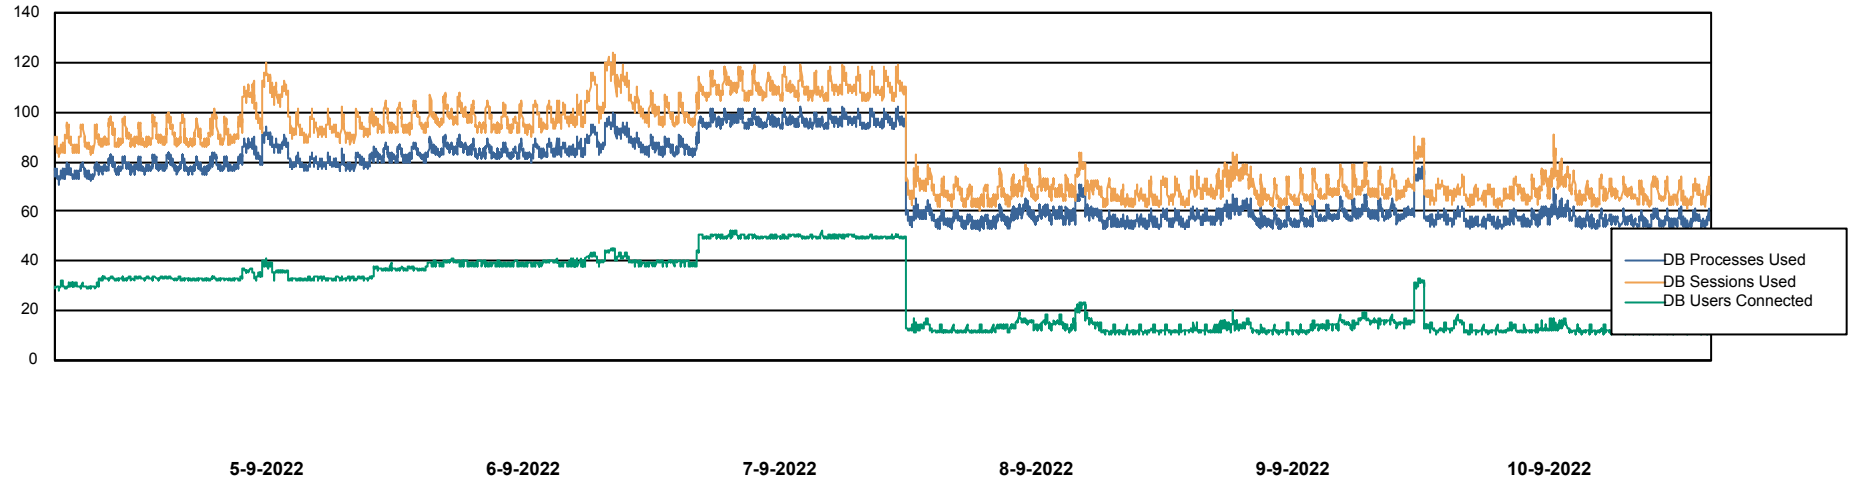

Database Performance VOSDB_BI