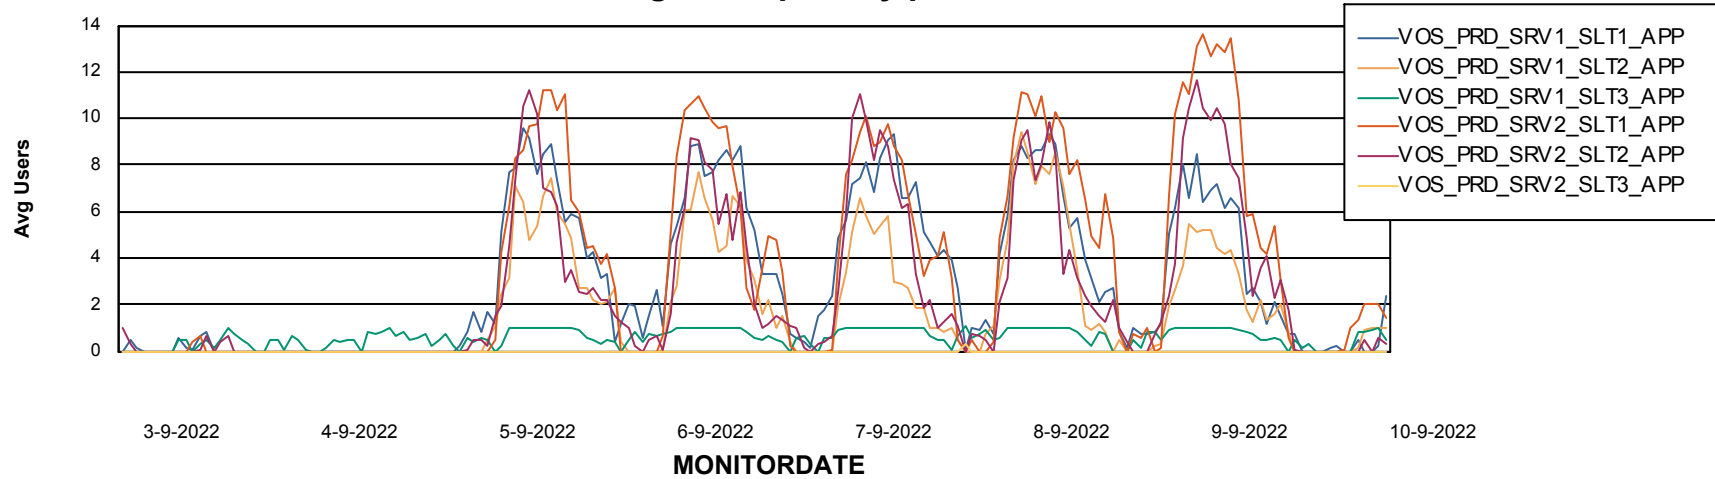

Avg users per day per ABS server