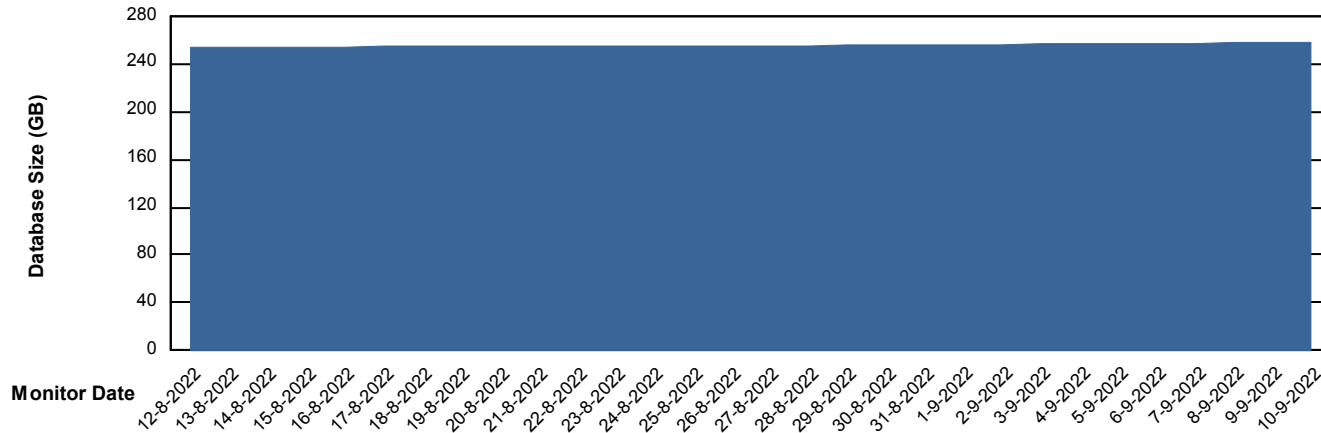

DATABASE SIZE VOSDB_Production

Database growth over last month