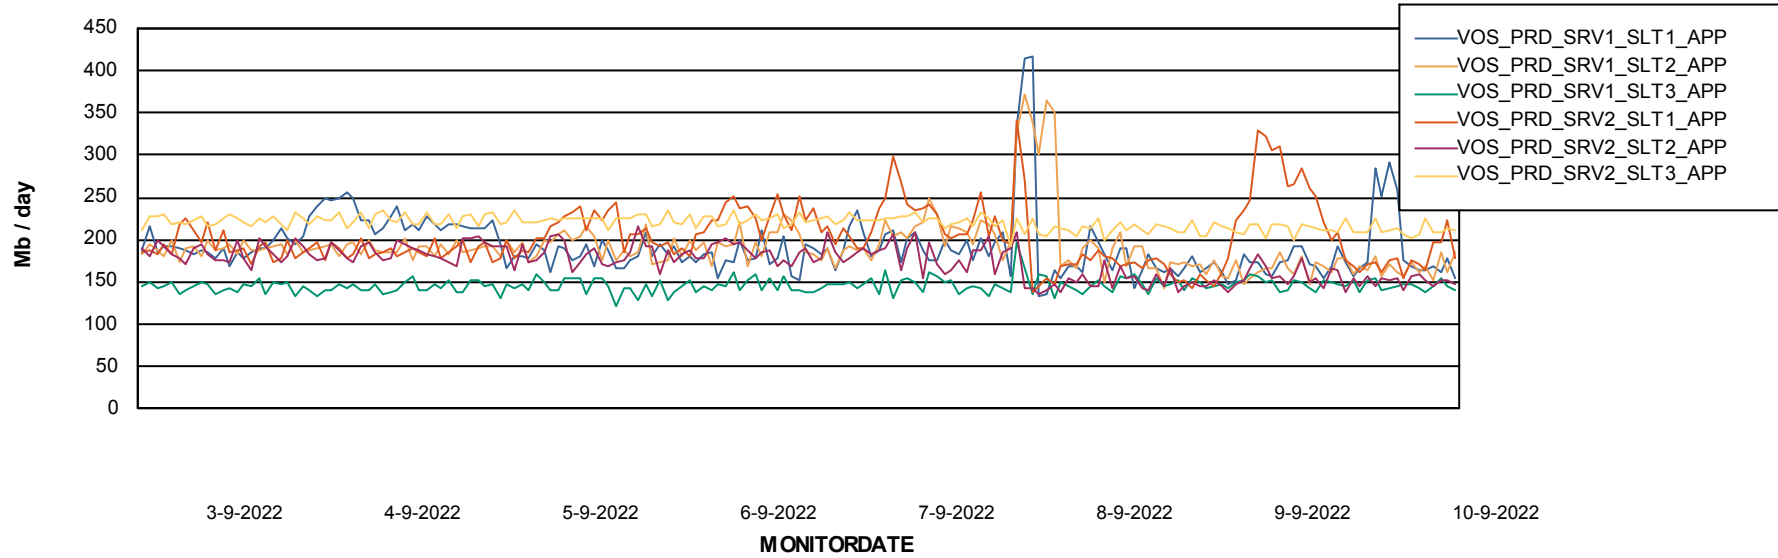

Standby Database Health VOS_Production

Recovery lag for last 7 days

Weekly SLA Customer Report

Customer VOS_Production
Database ID 143

ABSSolute Application Server Services

Avg memory used per ABS Server Service