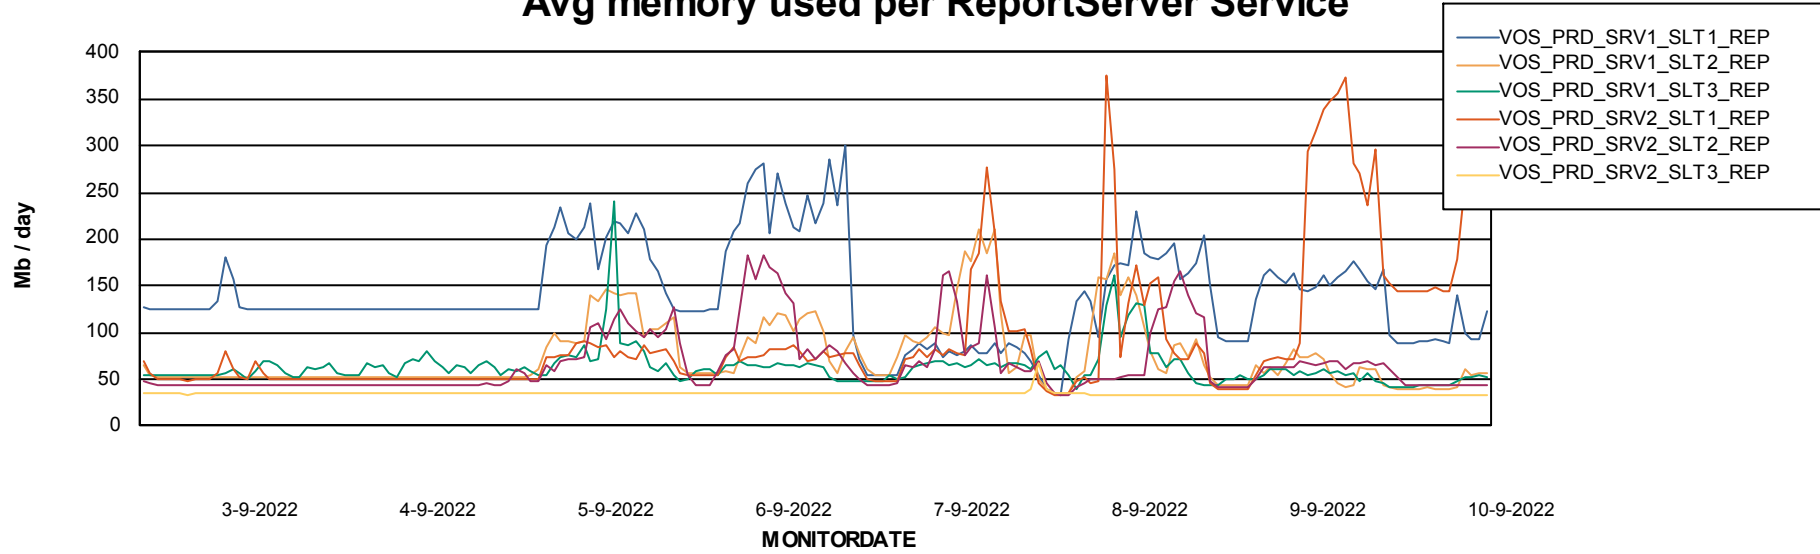

Avg users per day per ABS server

Weekly SLA Customer Report

Customer VOS_Production
Database ID 143

ABSSolute Application ReportServer Services

Avg memory used per ReportServer Service

Weekly SLA Customer Report