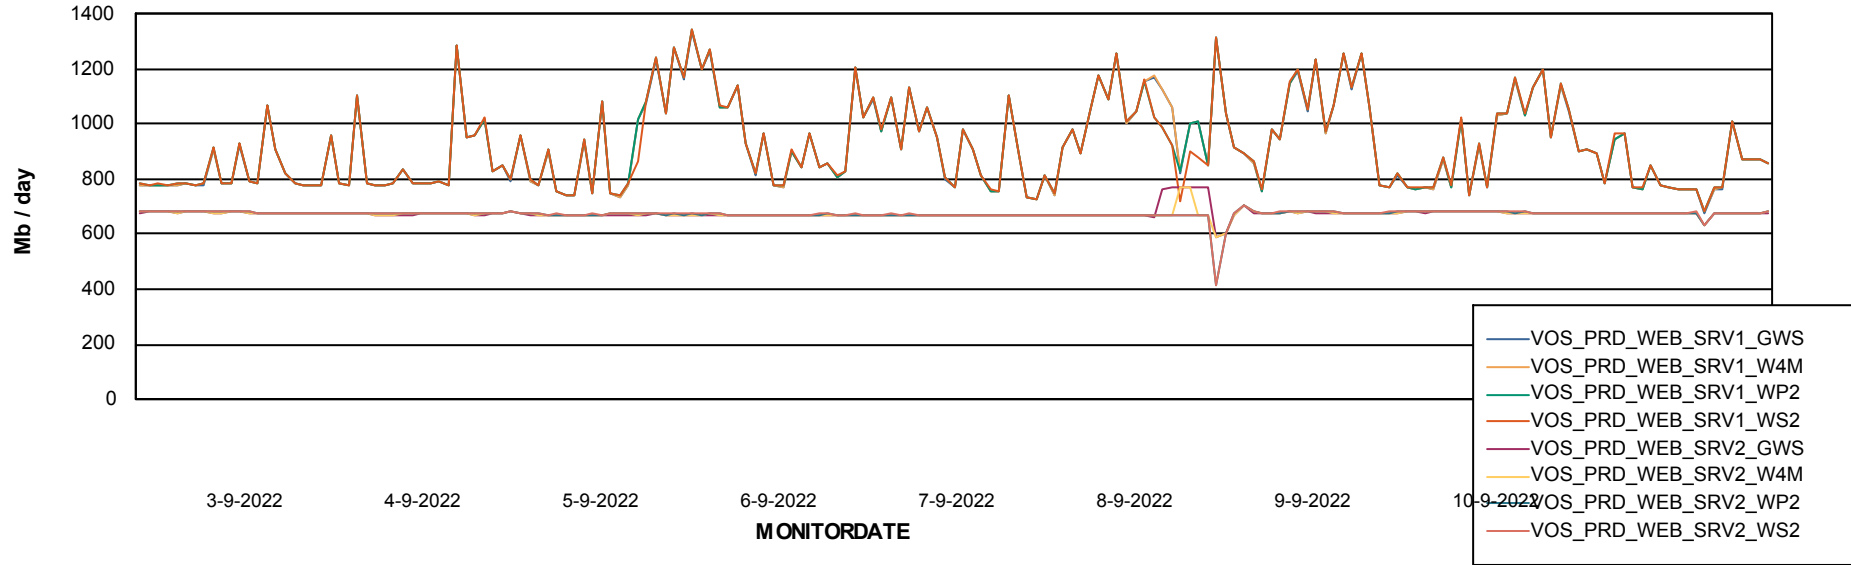

ABSSolute Web Component Services

Avg memory used per ABS Web component