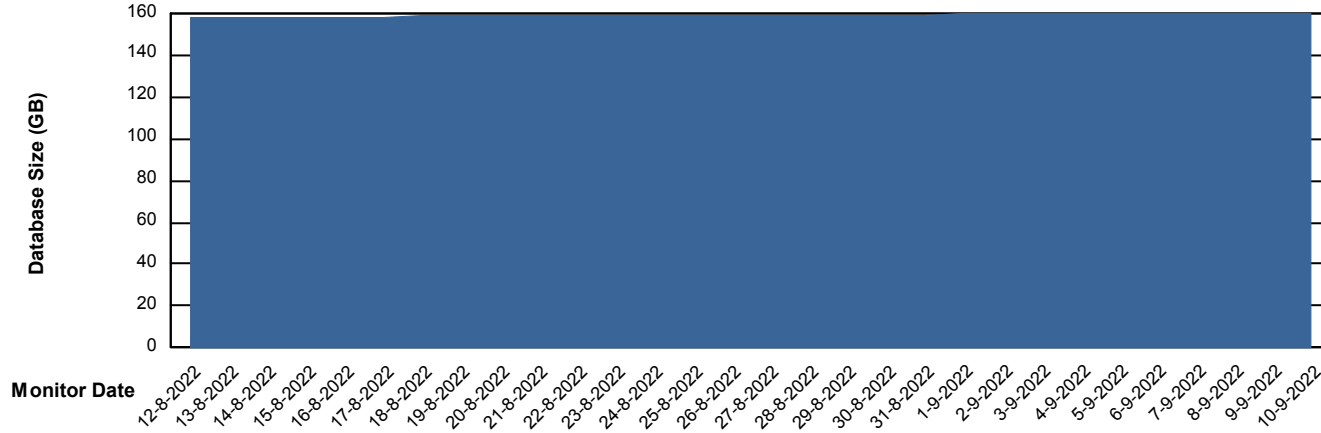

Customer VOS_Production
Database ID 143

Database Performance VOSDB_Standby

DB Processes Max 1,000

Weekly SLA Customer Report

Customer VOS_Production
Database ID 143

DATABASE SIZE VOSDB_BI

Database growth over last month