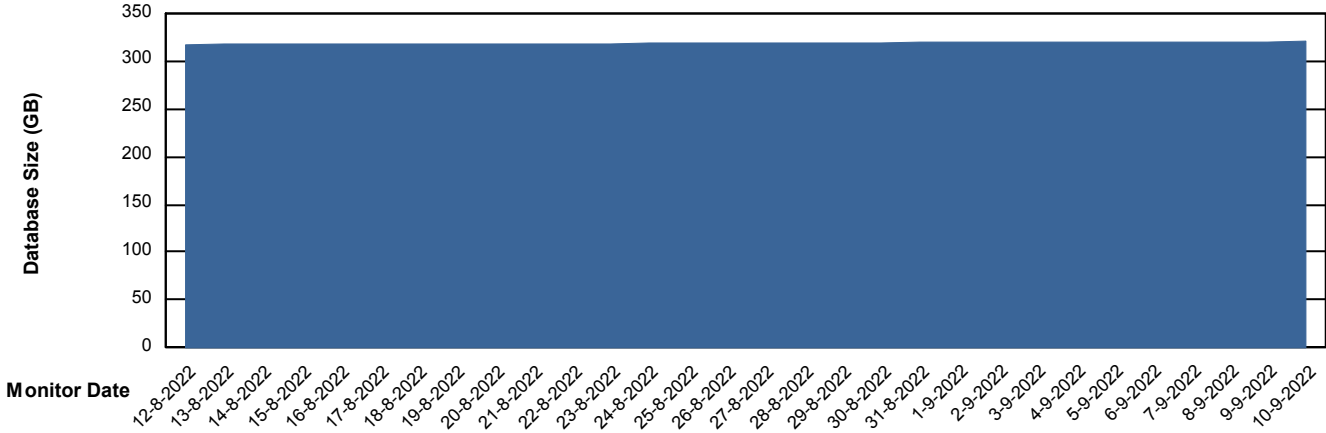

Weekly SLA Customer Report

Customer VEN_Production
Database ID 35

Database Performance VENDB_Production

Weekly SLA Customer Report

Customer VEN_Production
Database ID 35

Database Performance VENDB_Standby

DB Processes Max 300

Weekly SLA Customer Report

Customer VEN_Production
 Database ID 35

DATABASE SIZE VENDB_Production

Database growth over last month

Database Tablespace VENDB_Production

Date	Tablespace Name	Filesize (Gb)	Usedsize (Gb)	Percentage free
10-9-2022	ABSDATA	200	162	19
	INDX	184	149	19
9-9-2022	ABSDATA	200	162	19
	INDX	184	149	19
8-9-2022	ABSDATA	200	162	19
	INDX	184	149	19
7-9-2022	ABSDATA	200	162	19
	INDX	184	149	19
6-9-2022	ABSDATA	200	162	19
	INDX	184	149	19
5-9-2022	ABSDATA	200	162	19
	INDX	184	149	19
4-9-2022	ABSDATA	200	162	19
	INDX	184	149	19