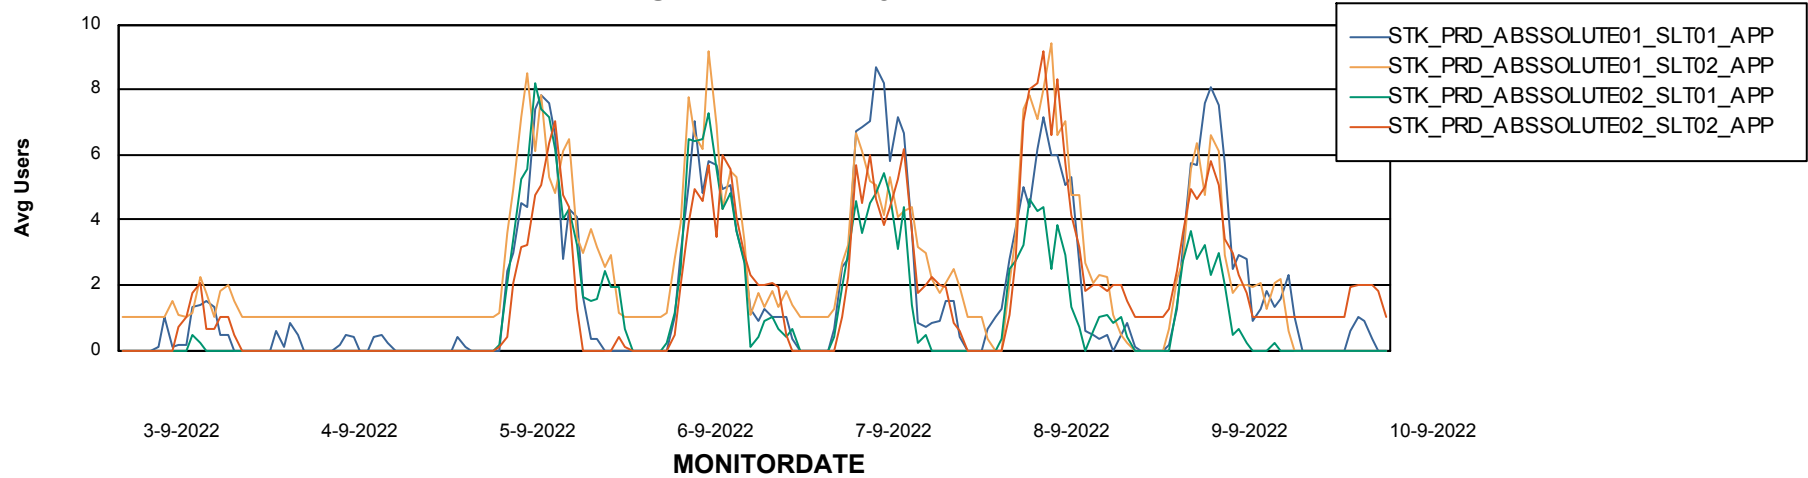

Avg users per day per ABS server