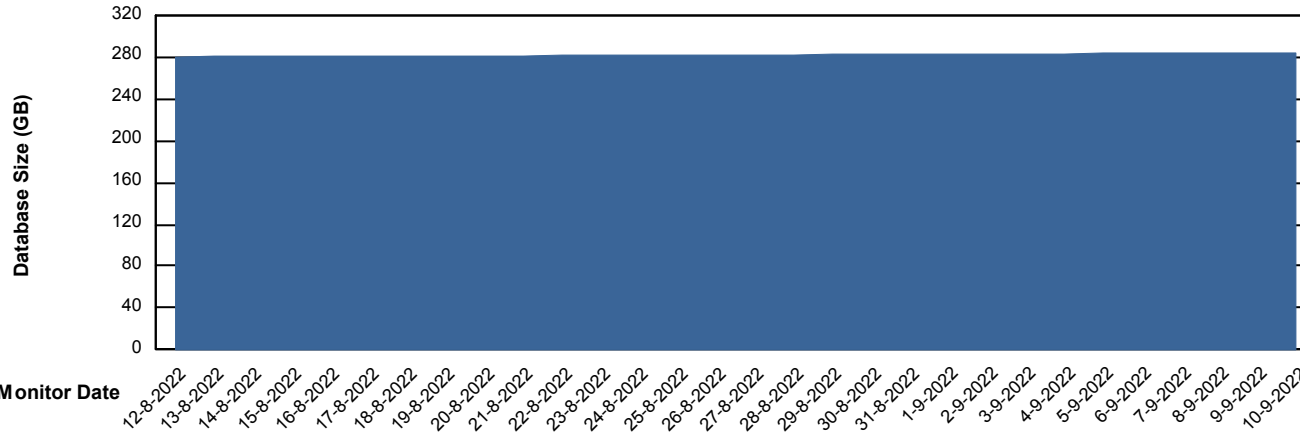

Database growth over last month

Database Tablespace STKDB_Production

Date	Tablespace Name	Filesize (Gb)	Usedsize (Gb)	Percentage free
10-9-2022	ABSDATA	200	111	44
	INDX	200	163	19
9-9-2022	ABSDATA	200	111	44
	INDX	200	163	19
8-9-2022	ABSDATA	200	111	44
	INDX	200	163	19
7-9-2022	ABSDATA	200	111	44
	INDX	200	163	19
6-9-2022	ABSDATA	200	111	44
	INDX	200	163	19
5-9-2022	ABSDATA	200	111	44
	INDX	200	162	19
4-9-2022	ABSDATA	200	111	44
	INDX	200	162	19