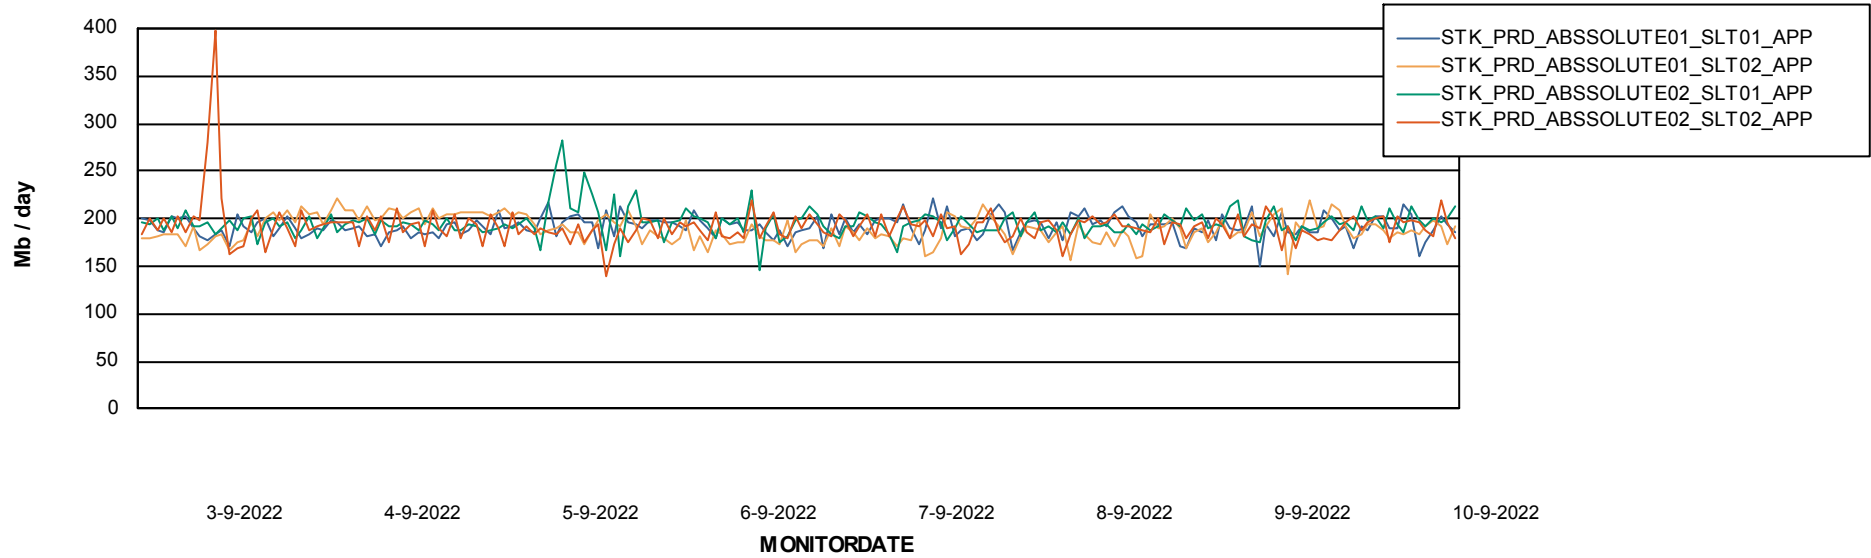

ABSSolute Application Server Services

Avg memory used per ABS Server Service