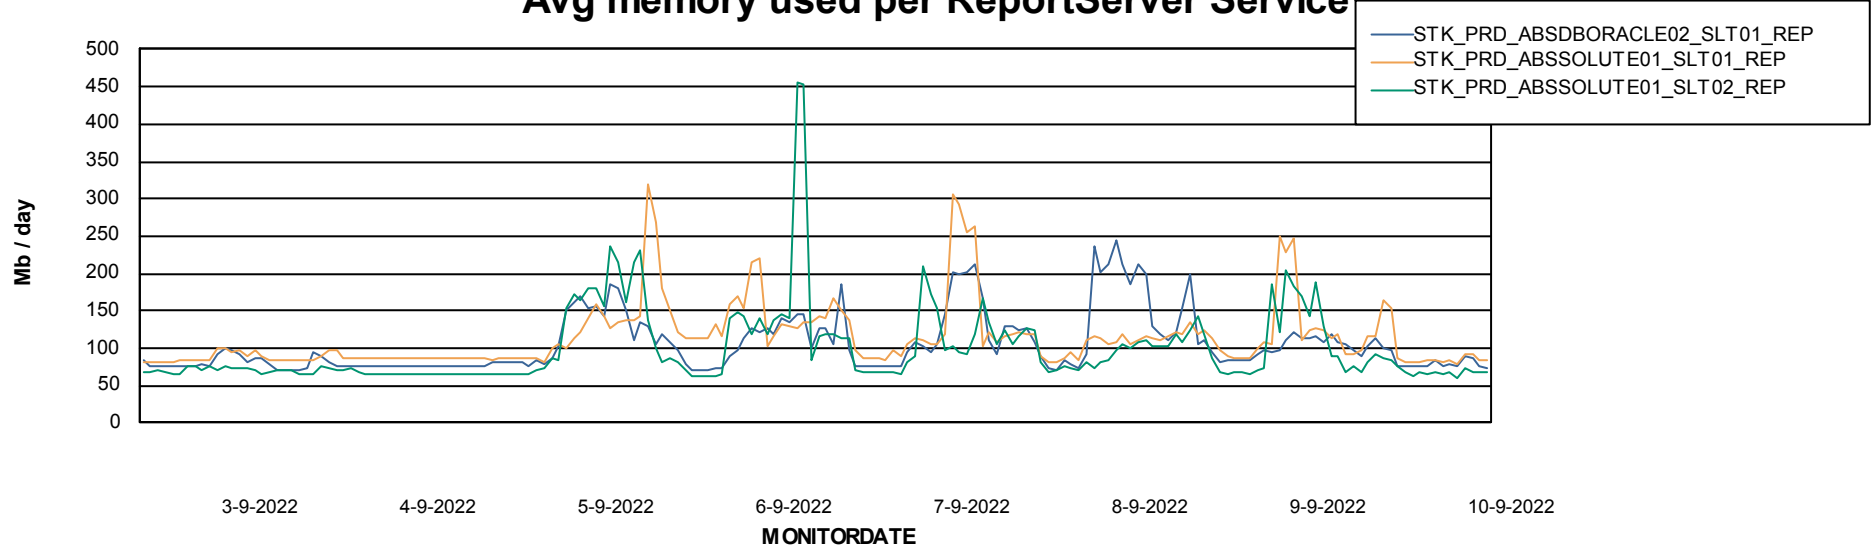

Avg memory used per ABS Server Service

Avg users per day per ABS server

Weekly SLA Customer Report

Customer STK_Production
Database ID 82

ABSSolute Application ReportServer Services

Avg memory used per ReportServer Service