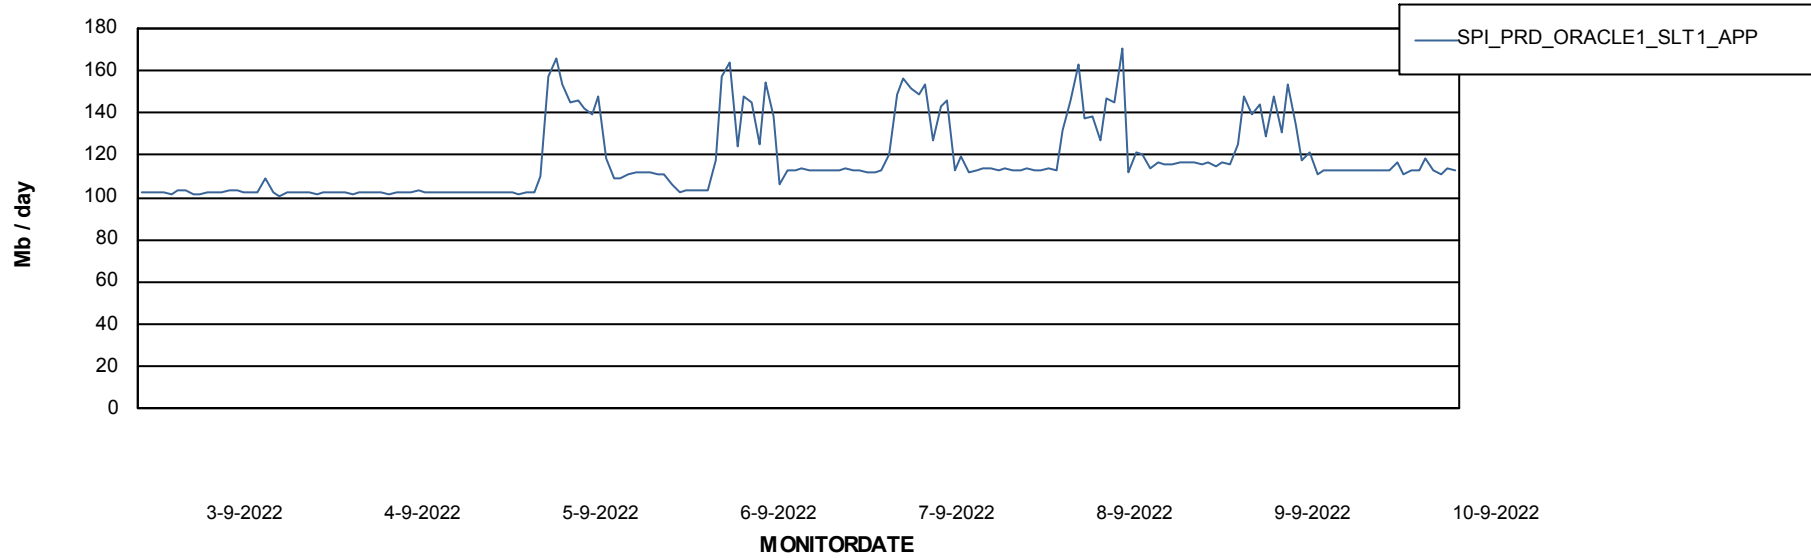

Weekly SLA Customer Report

Customer SPI_Production
Database ID 49

Database Performance SPIDB_Production

DB Processes Max 500

Weekly SLA Customer Report

Customer SPI_Production
Database ID 49

Database Performance SPIDB_Standby

DB Processes Max 500

Weekly SLA Customer Report

Customer SPI_Production
 Database ID 49

DATABASE SIZE SPIDB_Production

Database growth over last month

Database Tablespace SPIDB_Production

Date	Tablespace Name	Filesize (Gb)	Usedsize (Gb)	Percentage free
10-9-2022	ABSDATA	5	2	50
	INDX	8	4	48
9-9-2022	ABSDATA	5	2	50
	INDX	8	4	48
8-9-2022	ABSDATA	5	2	50
	INDX	8	4	48
7-9-2022	ABSDATA	5	2	50
	INDX	8	4	48
6-9-2022	ABSDATA	5	2	50
	INDX	8	4	48
5-9-2022	ABSDATA	5	2	50
	INDX	8	4	48
4-9-2022	ABSDATA	5	2	50
	INDX	8	4	48

Weekly SLA Customer Report

Customer SPI_Production
Database ID 49

ABSSolute Application Server Services

Avg memory used per ABS Server Service

Avg users per day per ABS server

Weekly SLA Customer Report

Customer SPI_Production
Database ID 49