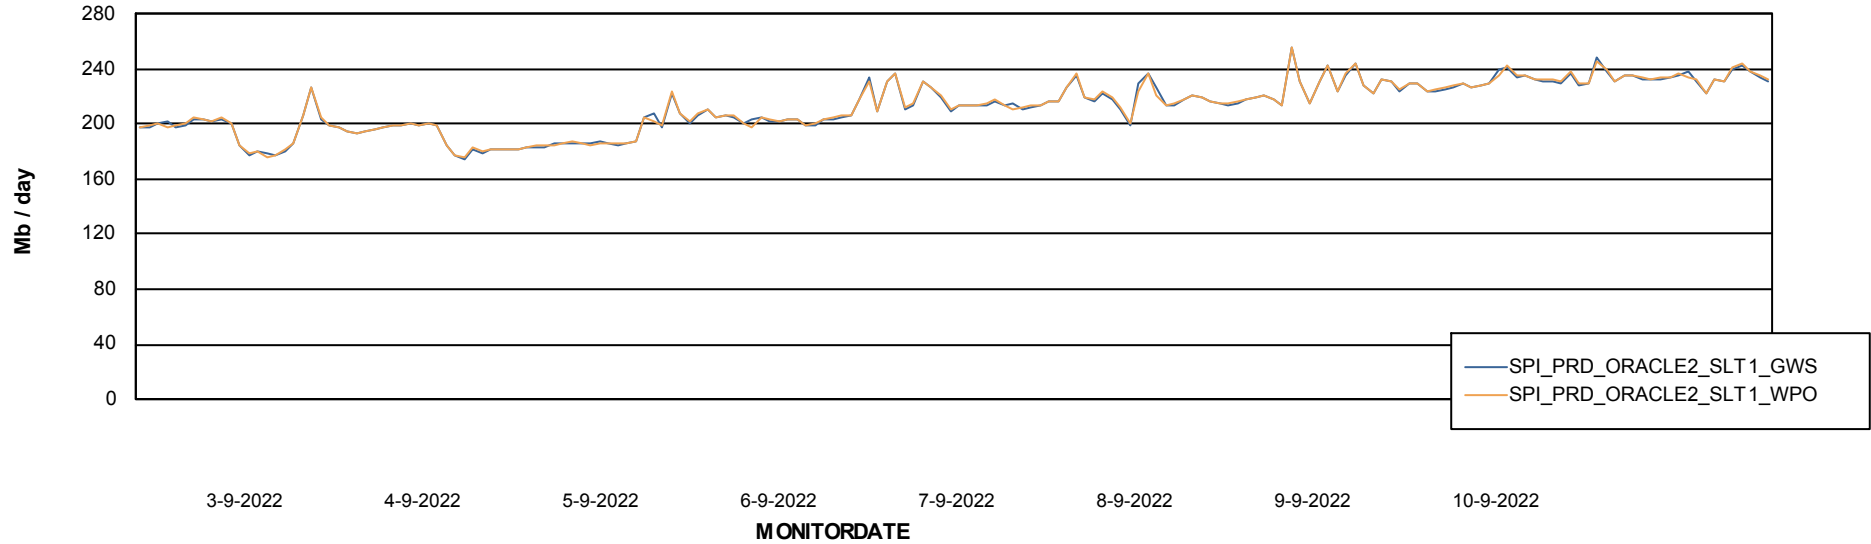

ABSSolute Application ReportServer Services

Avg memory used per ReportServer Service

Weekly SLA Customer Report

Customer SPI_Production
Database ID 49

ABSSolute Web Component Services

Avg memory used per ABS Web component