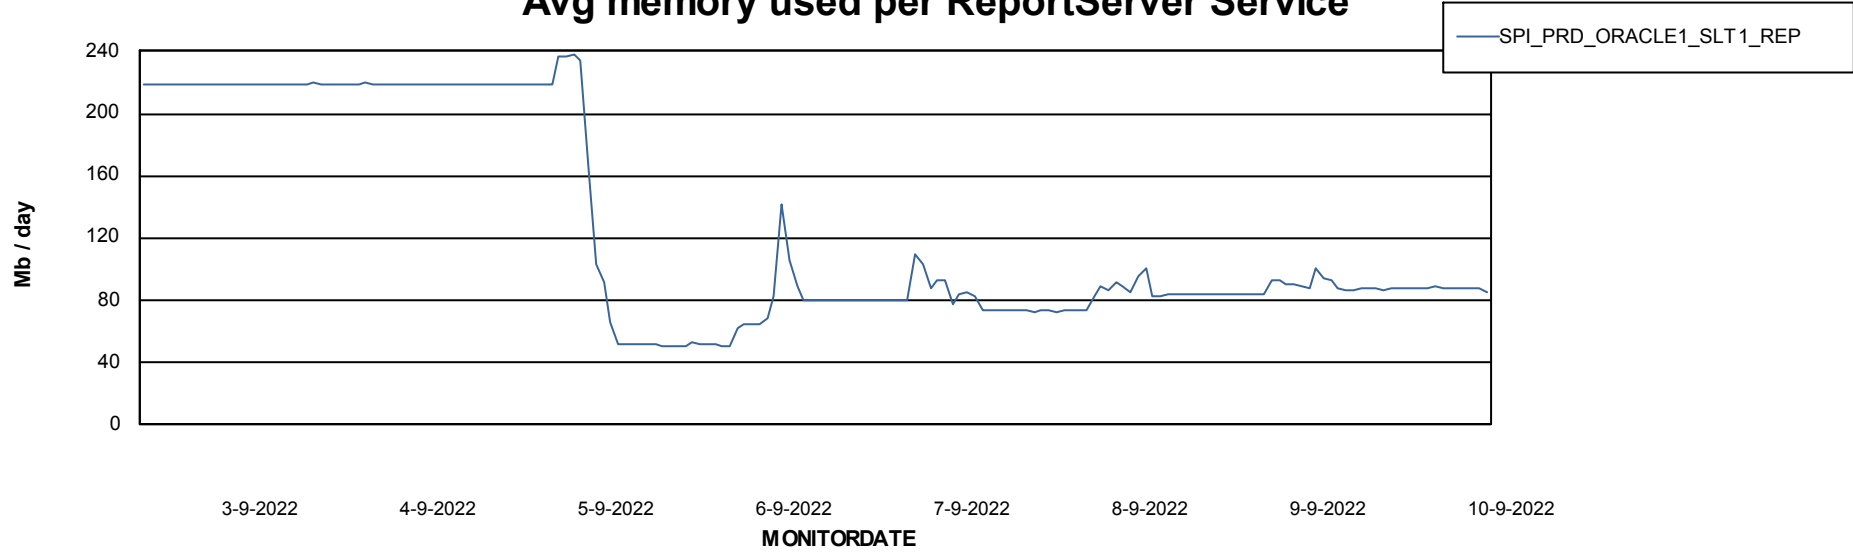

ABSSolute Application ReportServer Services

Avg memory used per ReportServer Service