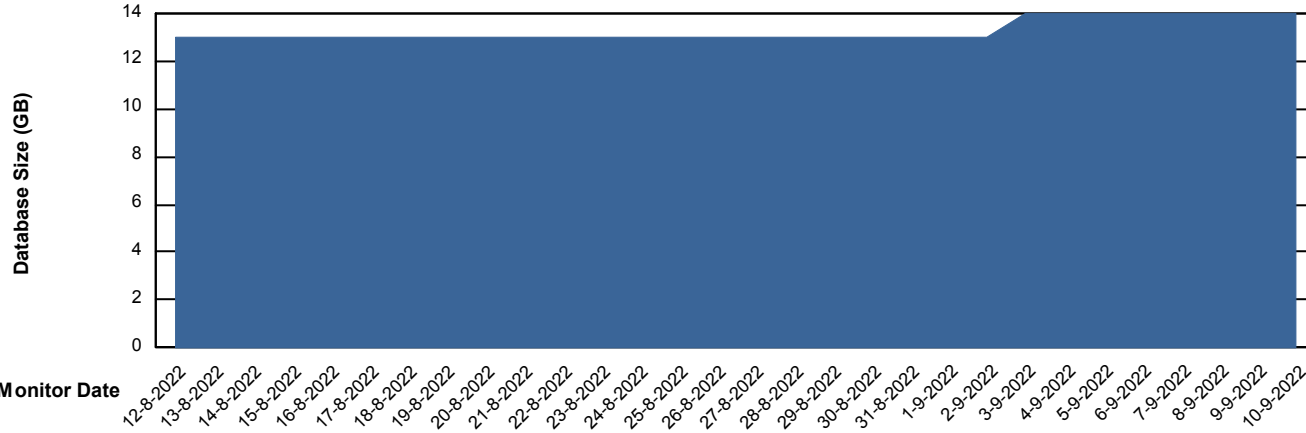

DB Processes Max 500

Weekly SLA Customer Report

Customer SPI_Production
 Database ID 49

DATABASE SIZE SPIDB_Production

Database growth over last month

Database Tablespace SPIDB_Production

Date	Tablespace Name	Filesize (Gb)	Usedsize (Gb)	Percentage free
10-9-2022	ABSDATA	5	2	50
	INDX	8	4	48
9-9-2022	ABSDATA	5	2	50
	INDX	8	4	48
8-9-2022	ABSDATA	5	2	50
	INDX	8	4	48
7-9-2022	ABSDATA	5	2	50
	INDX	8	4	48
6-9-2022	ABSDATA	5	2	50
	INDX	8	4	48
5-9-2022	ABSDATA	5	2	50
	INDX	8	4	48
4-9-2022	ABSDATA	5	2	50
	INDX	8	4	48