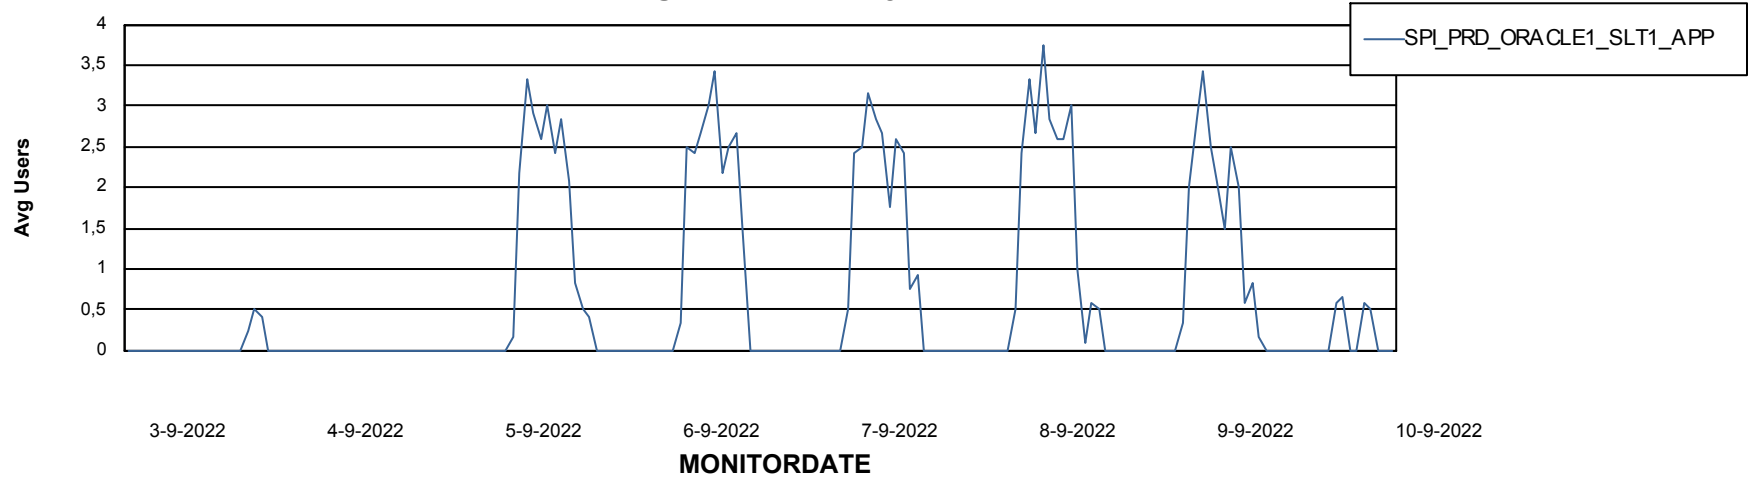

Weekly SLA Customer Report

Customer SPI_Production
Database ID 49

ABSSolute Application Server Services

Avg memory used per ABS Server Service

Avg users per day per ABS server

Weekly SLA Customer Report

Customer SPI_Production
Database ID 49