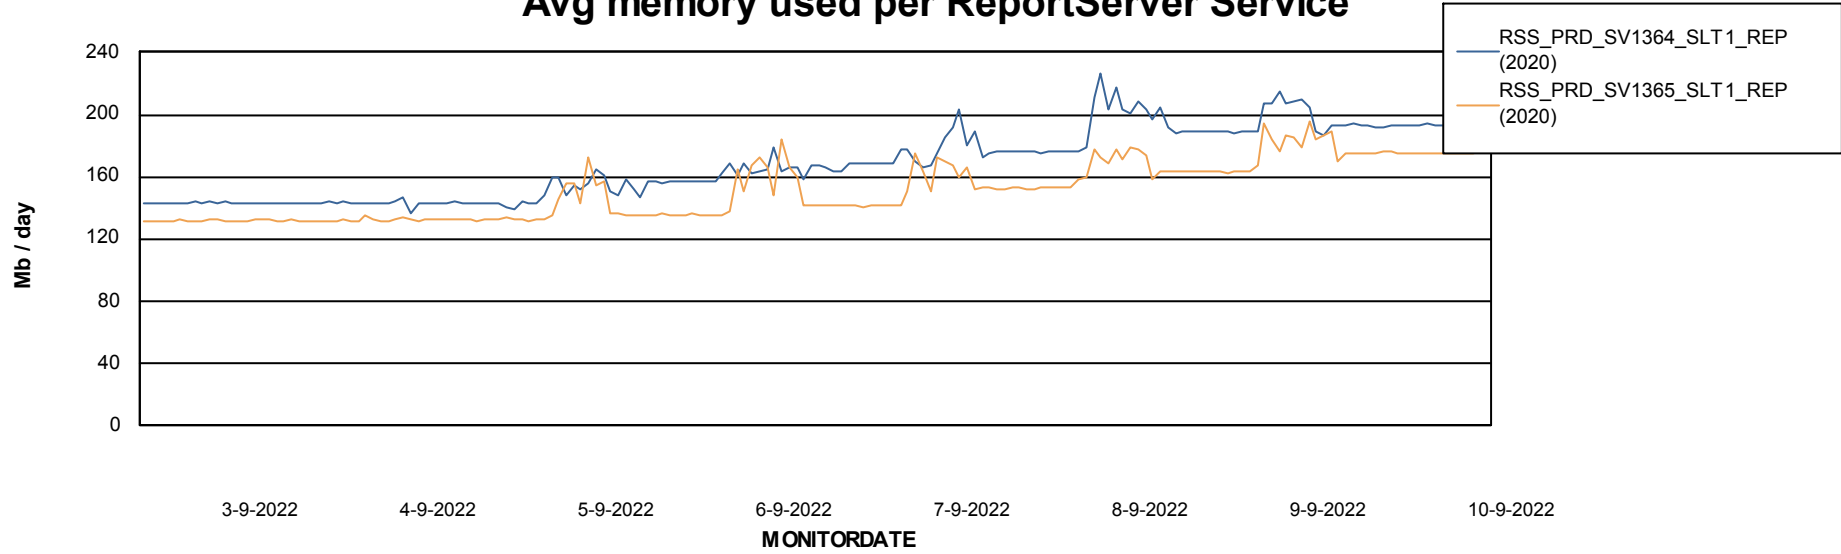

Avg memory used per ABS Server Service

Avg users per day per ABS server

Weekly SLA Customer Report

Customer RSS Production
Database ID 52

ABSSolute Application ReportServer Services

Avg memory used per ReportServer Service