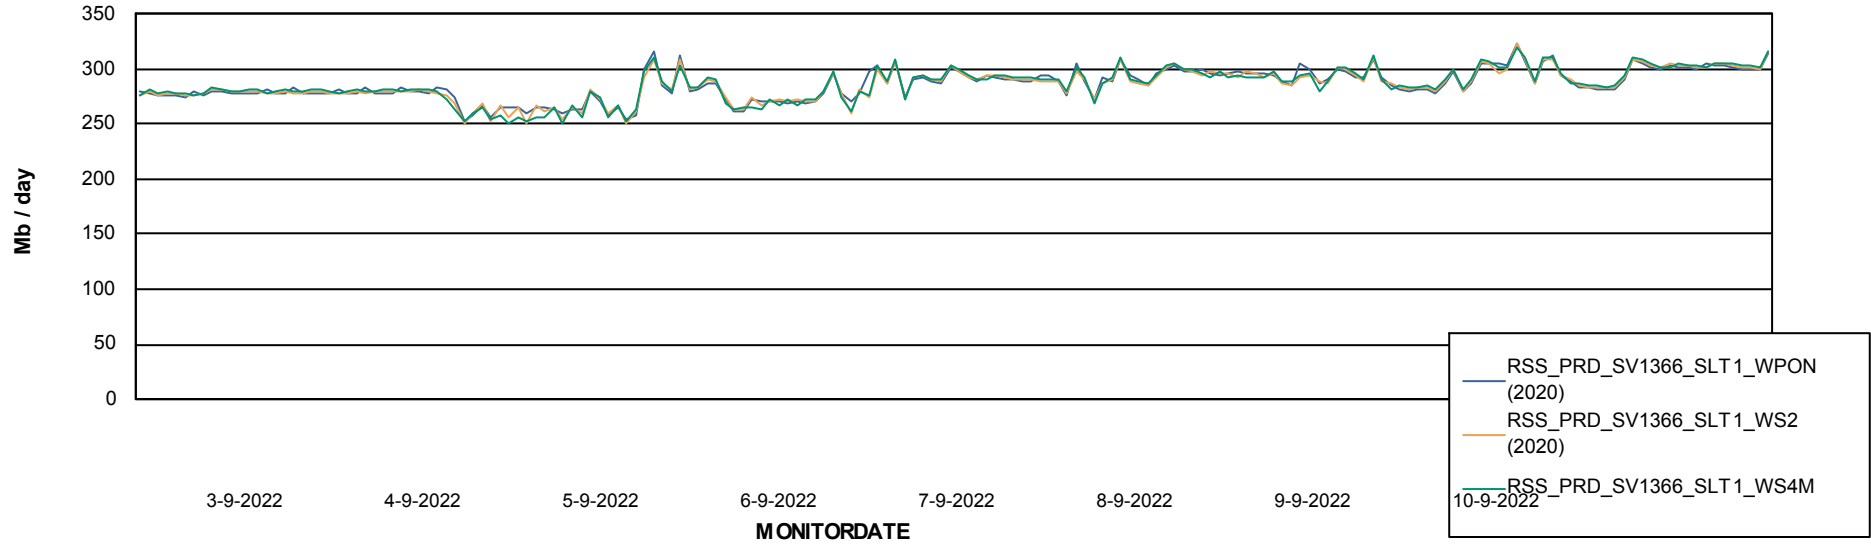

ABSSolute Web Component Services

Avg memory used per ABS Web component