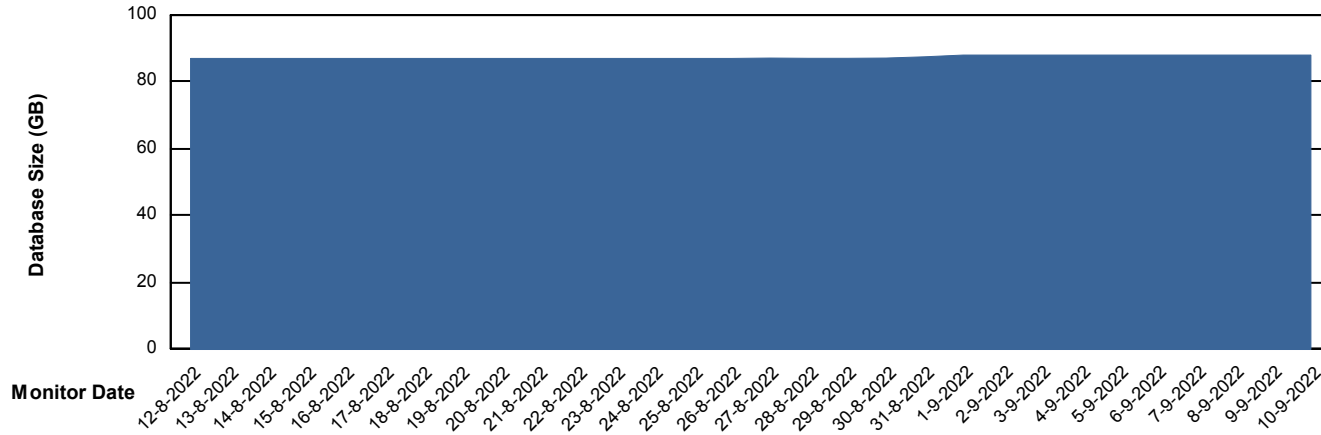

Database Performance RSS_DB_Standby (2020)

DB Processes Max 300
DB Sessions Max 472

Weekly SLA Customer Report

Customer RSS Production
 Database ID 52

DATABASE SIZE RSS_DB_Primary (2020)

Database growth over last month

Database Tablespace RSS_DB_Primary (2020)

Date	Tablespace Name	Filesize (Gb)	Usedsize (Gb)	Percentage free
10-9-2022	ABSDATA	47	39	17
	INDX	55	46	16
9-9-2022	ABSDATA	47	39	17
	INDX	55	46	16
8-9-2022	ABSDATA	47	39	17
	INDX	55	46	16
7-9-2022	ABSDATA	47	39	17
	INDX	55	46	16
6-9-2022	ABSDATA	47	39	17
	INDX	55	46	16
5-9-2022	ABSDATA	47	39	17
	INDX	55	46	16
4-9-2022	ABSDATA	47	39	17
	INDX	55	46	16