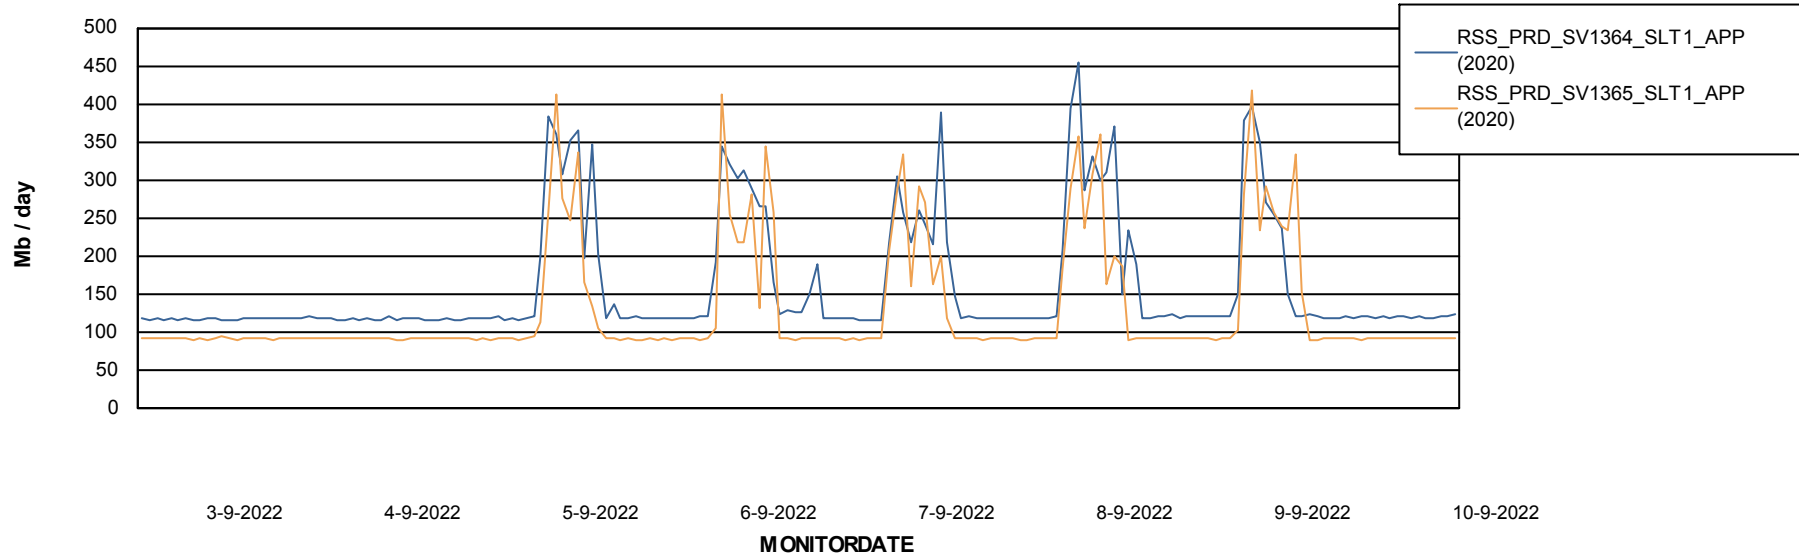

ABSSolute Application Server Services

Avg memory used per ABS Server Service