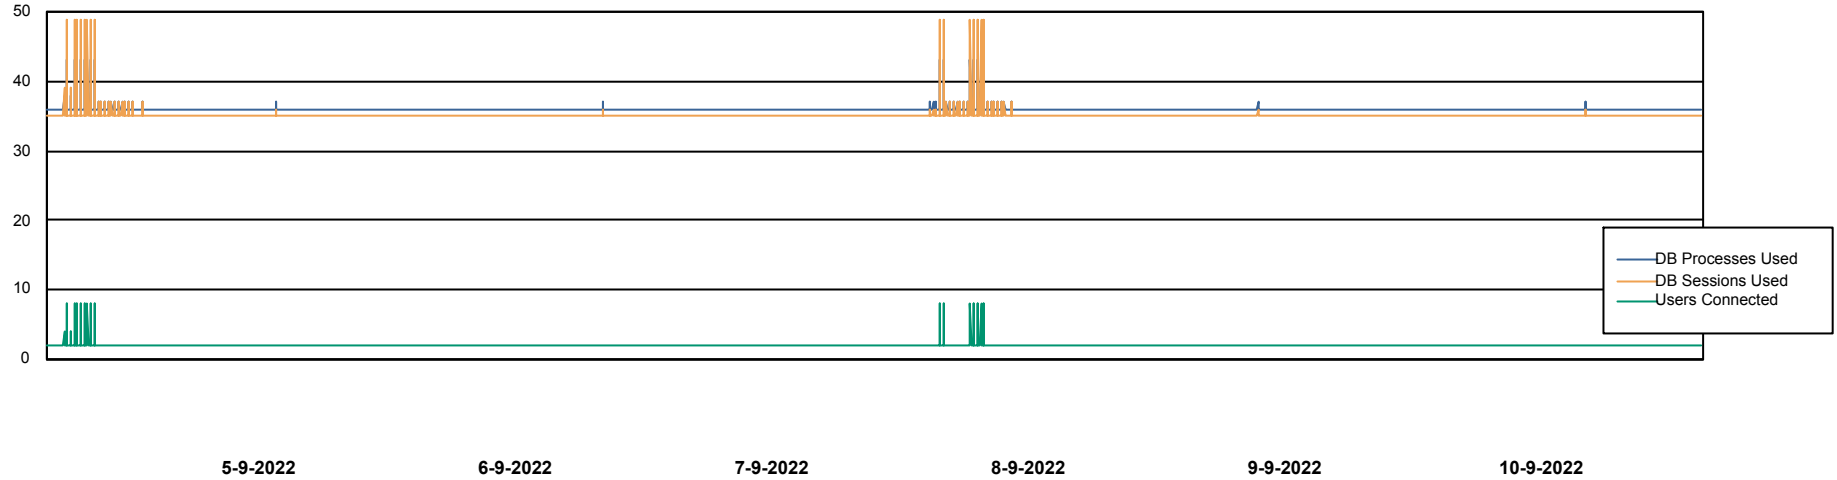

Database Performance RSS_DB_Standby (2020)

DB Processes Max 300
DB Sessions Max 472