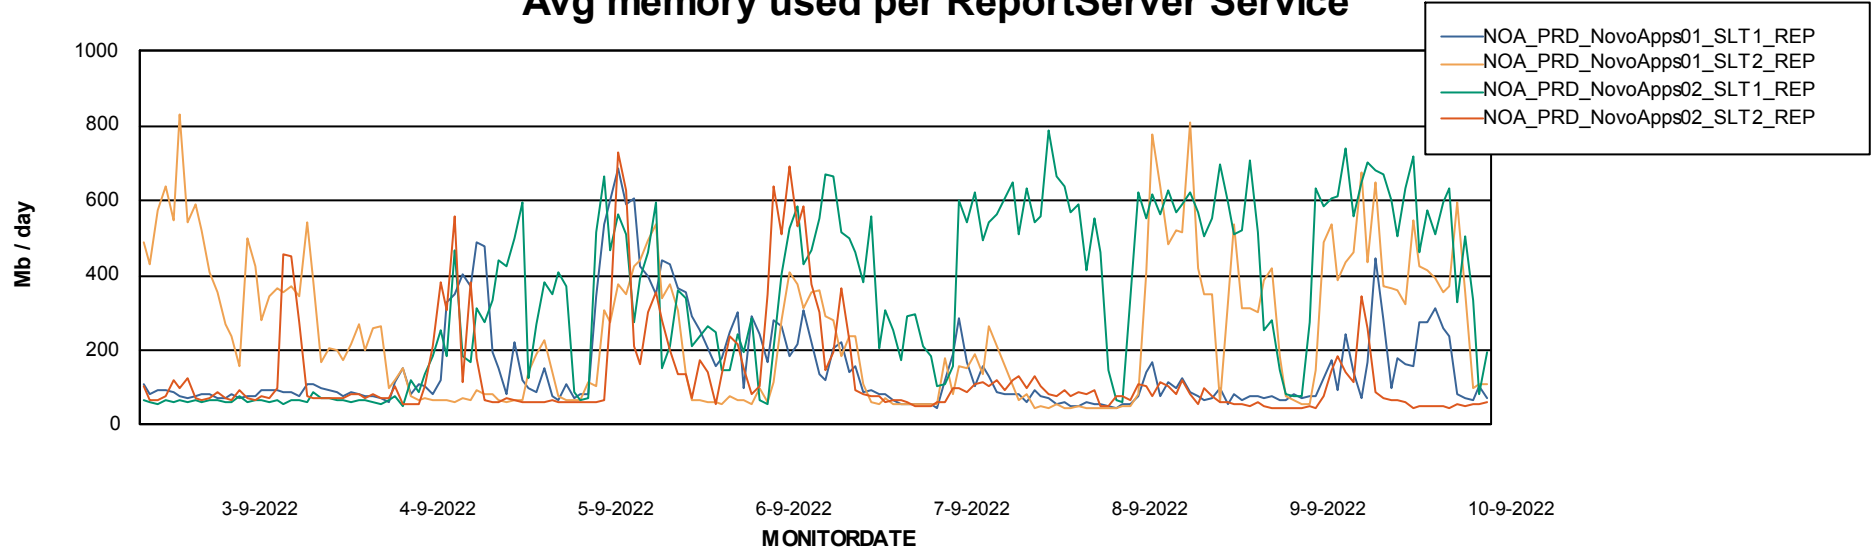

ABSSolute Application ReportServer Services

Avg memory used per ReportServer Service