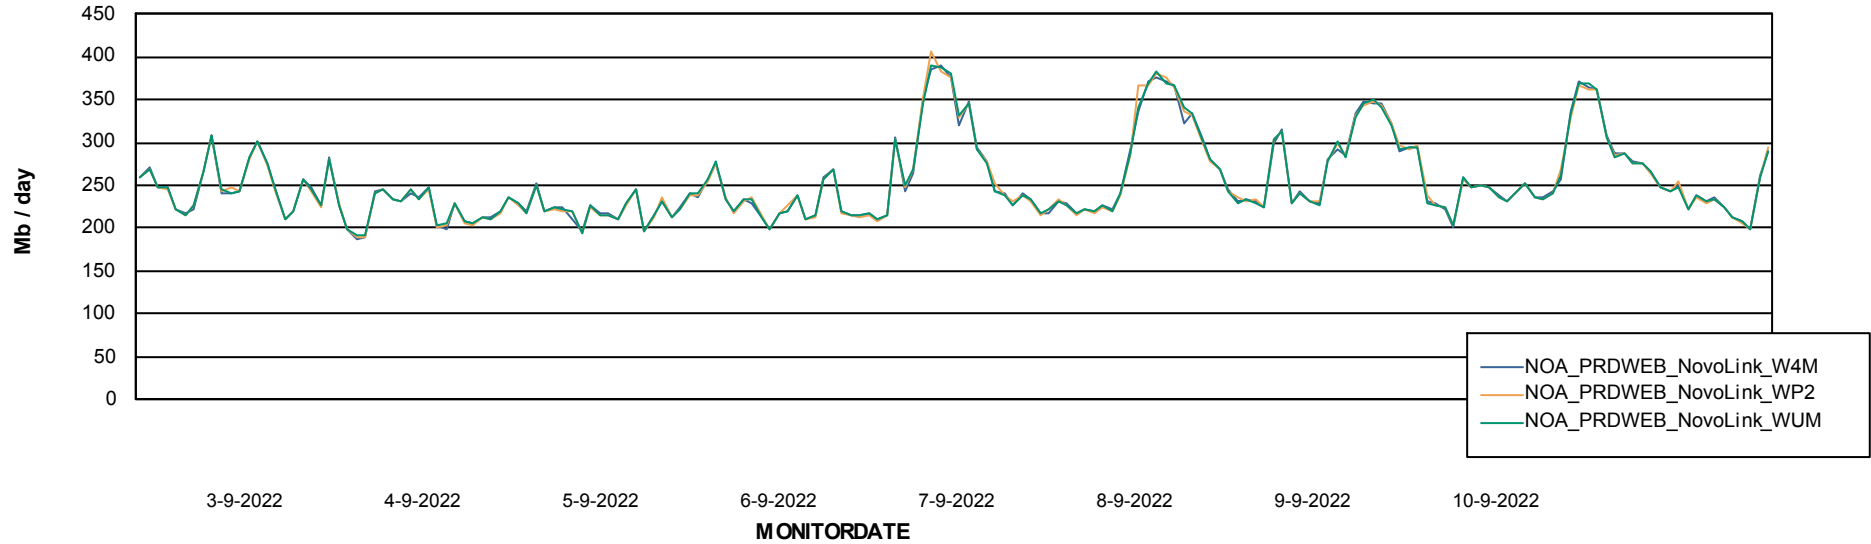

ABSSolute Application ReportServer Services

Avg memory used per ReportServer Service

Weekly SLA Customer Report

Customer NOA_Production
Database ID 116

ABSolute Web Component Services

Avg memory used per ABS Web component