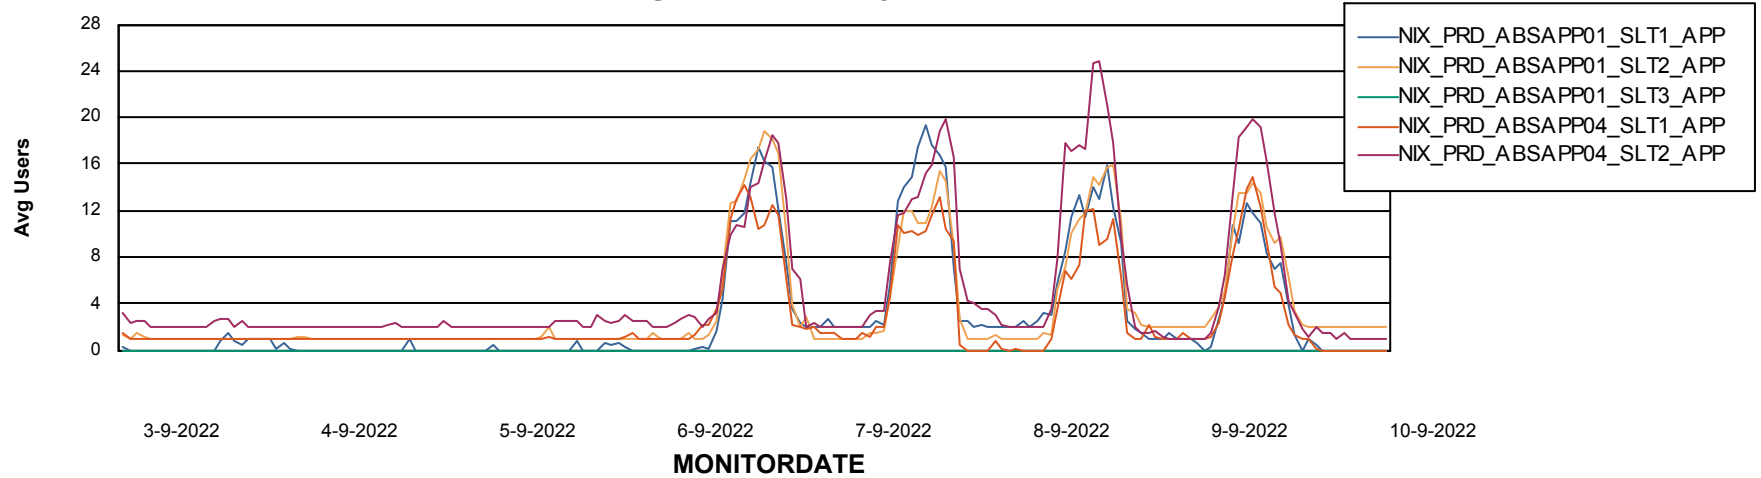

Avg users per day per ABS server