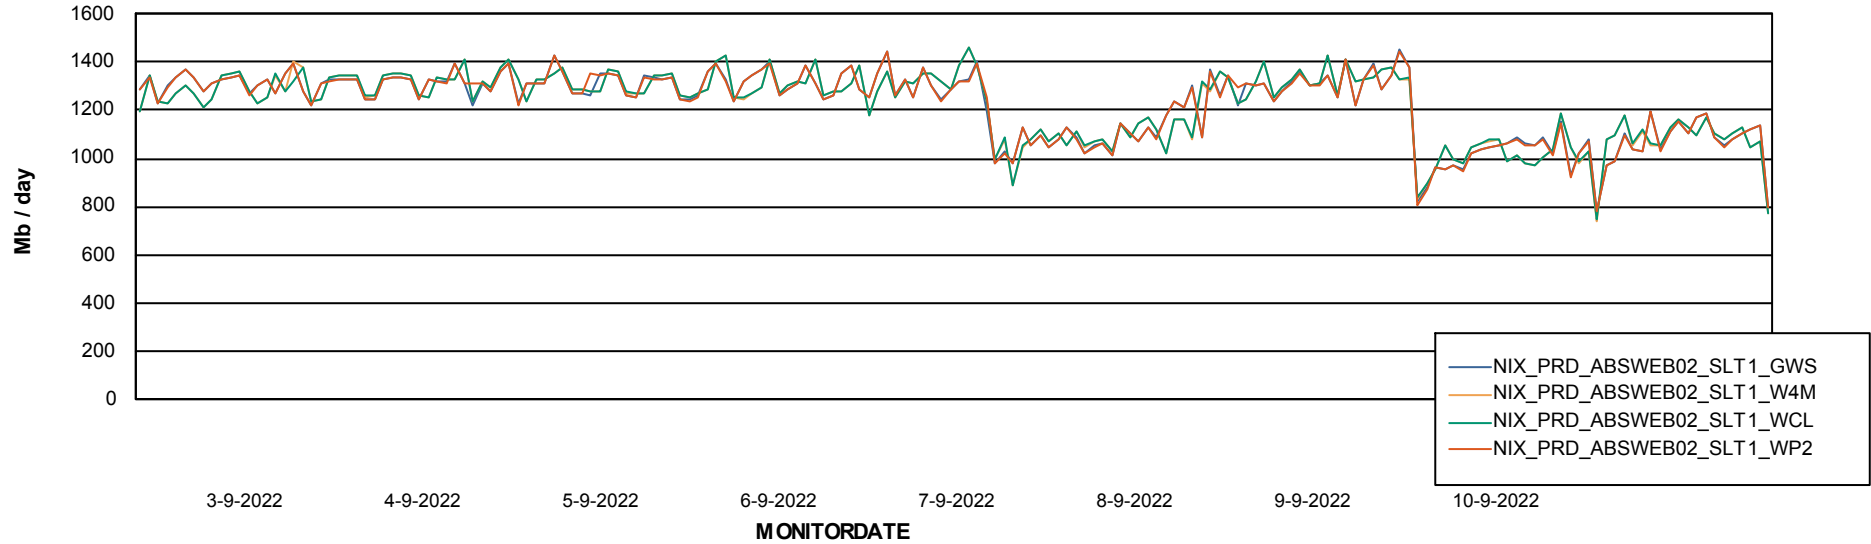

ABSSolute Web Component Services

Avg memory used per ABS Web component