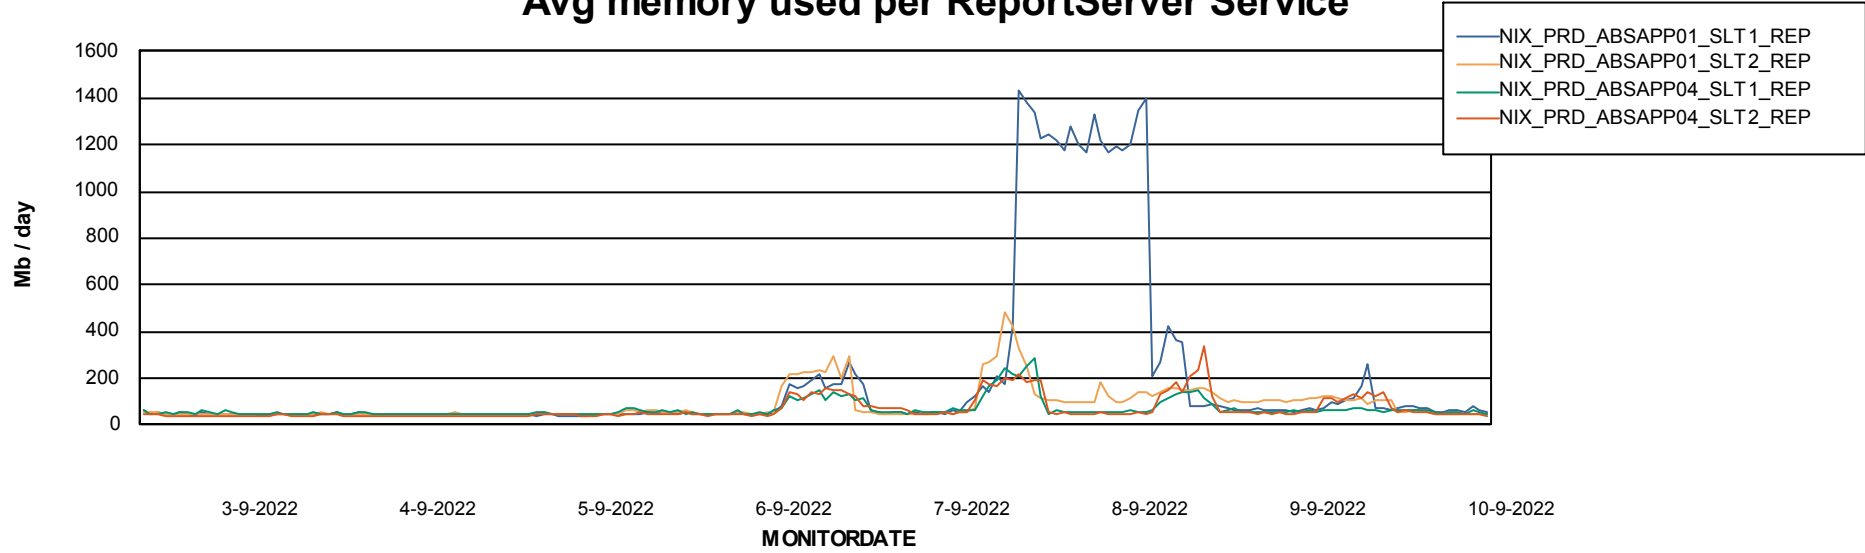

Avg users per day per ABS server

Weekly SLA Customer Report

Customer NIX_Production
Database ID 51

ABSSolute Application ReportServer Services

Avg memory used per ReportServer Service

Weekly SLA Customer Report