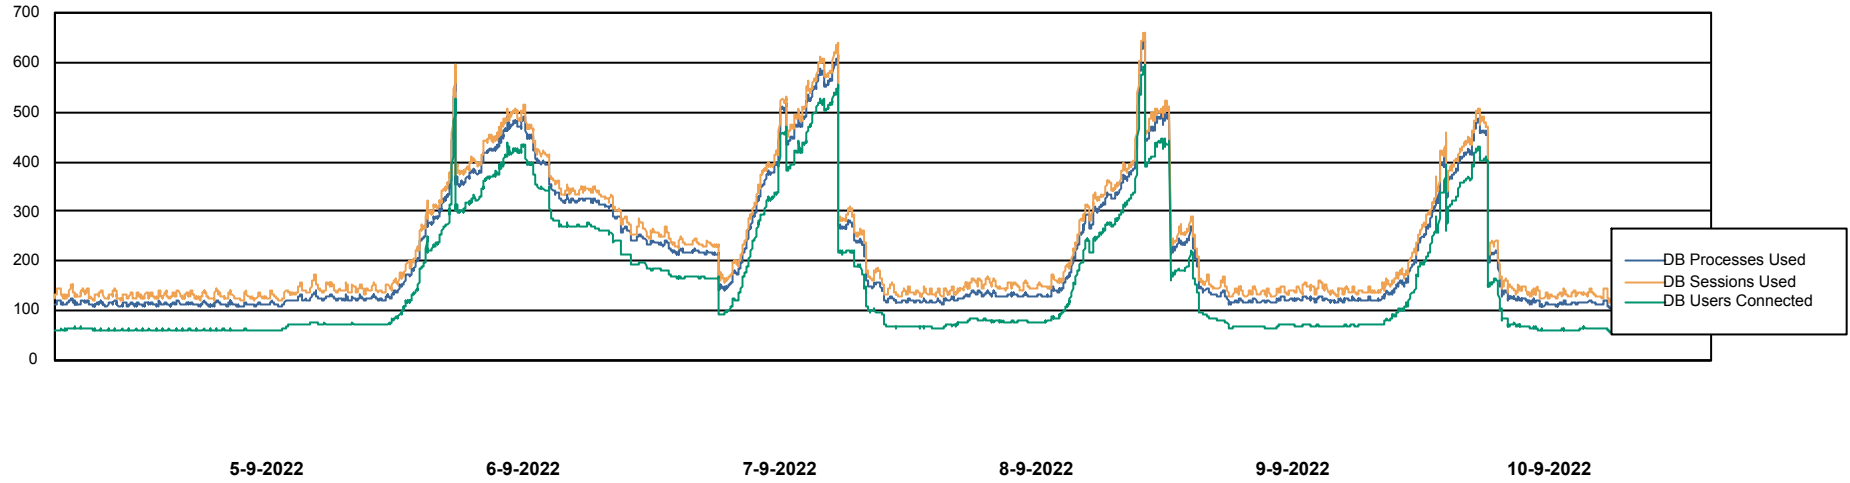

Weekly SLA Customer Report

Customer NIX_Production
Database ID 51

Database Performance NIXDB_BI

Weekly SLA Customer Report

Customer NIX_Production
Database ID 51

Database Performance NIXDB_Production

Weekly SLA Customer Report

Customer NIX_Production
Database ID 51

Database Performance NIXDB_Standby

DB Processes Max 300

Weekly SLA Customer Report

Customer NIX_Production
Database ID 51

DATABASE SIZE NIXDB_BI

Database growth over last month