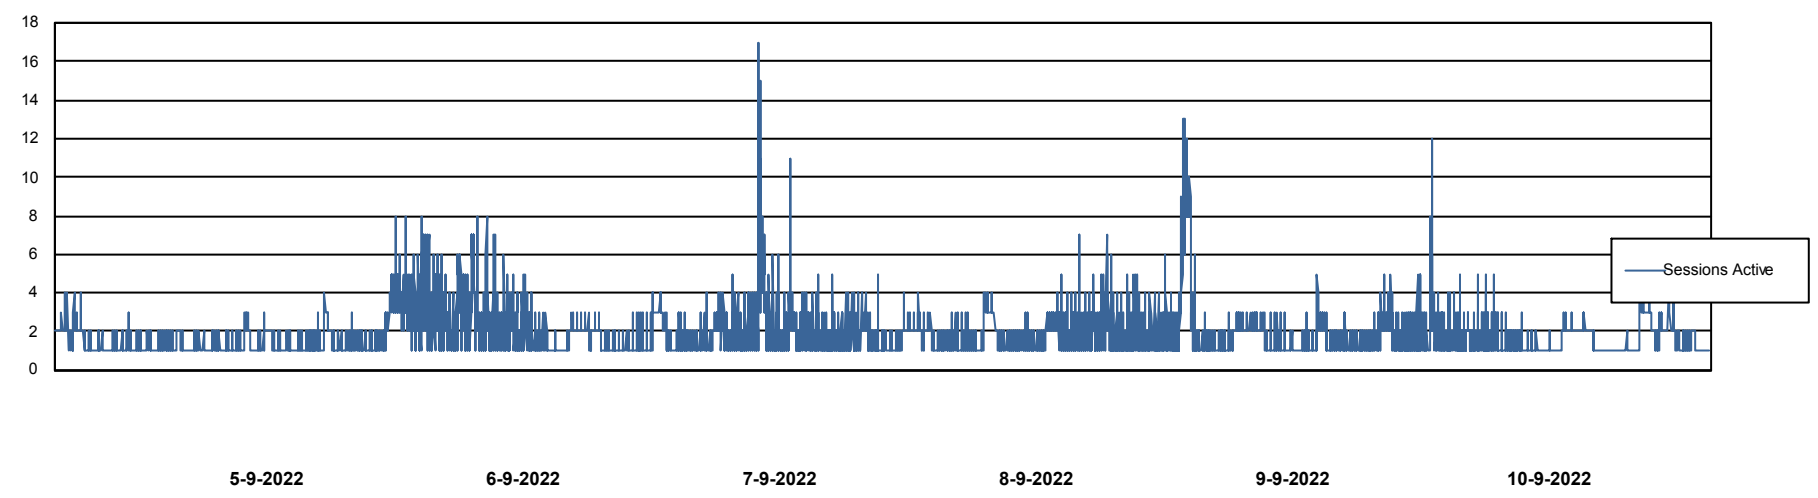

Weekly SLA Customer Report

Customer NIX_Production
Database ID 51

Database Performance NIXDB_BI

Weekly SLA Customer Report

Customer NIX_Production
Database ID 51

Database Performance NIXDB_Production

Weekly SLA Customer Report