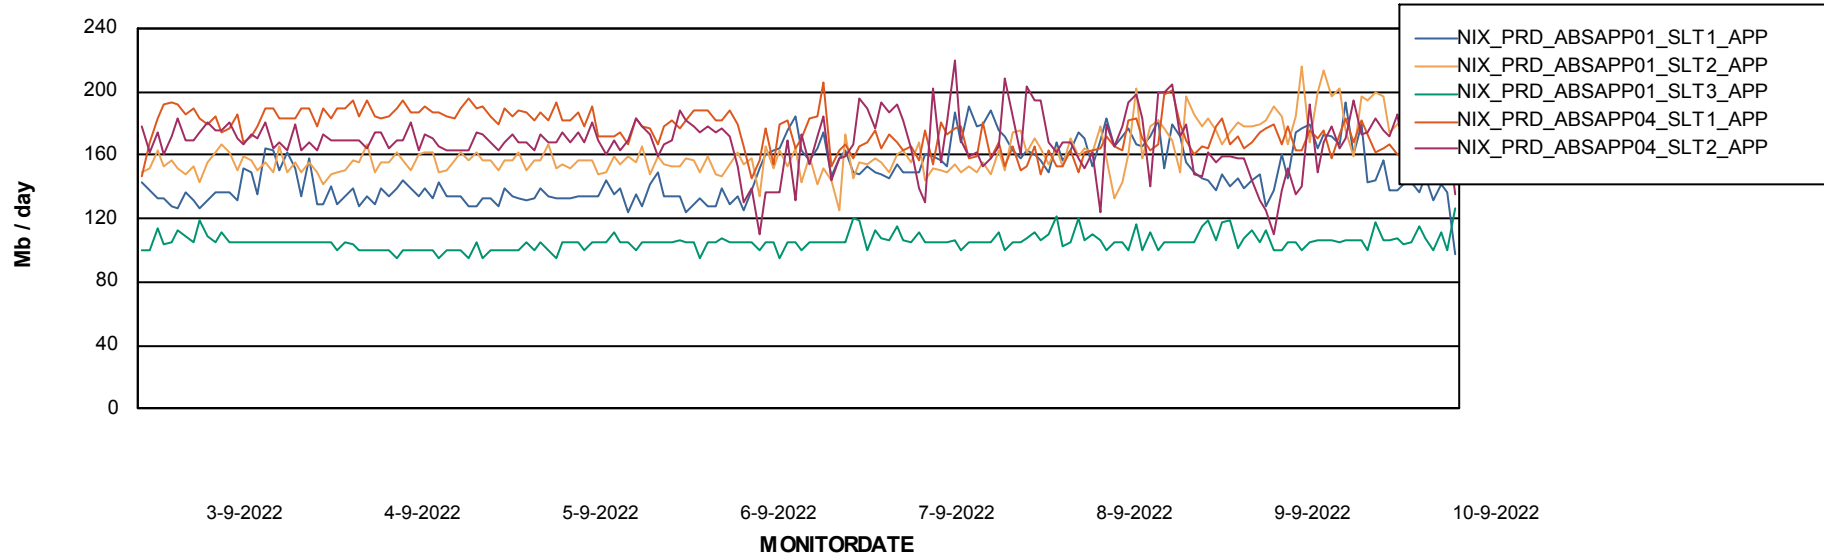

Standby Database Health NIX_Production

Recovery lag for last 7 days

Weekly SLA Customer Report

Customer NIX_Production
Database ID 51

ABSSolute Application Server Services

Avg memory used per ABS Server Service