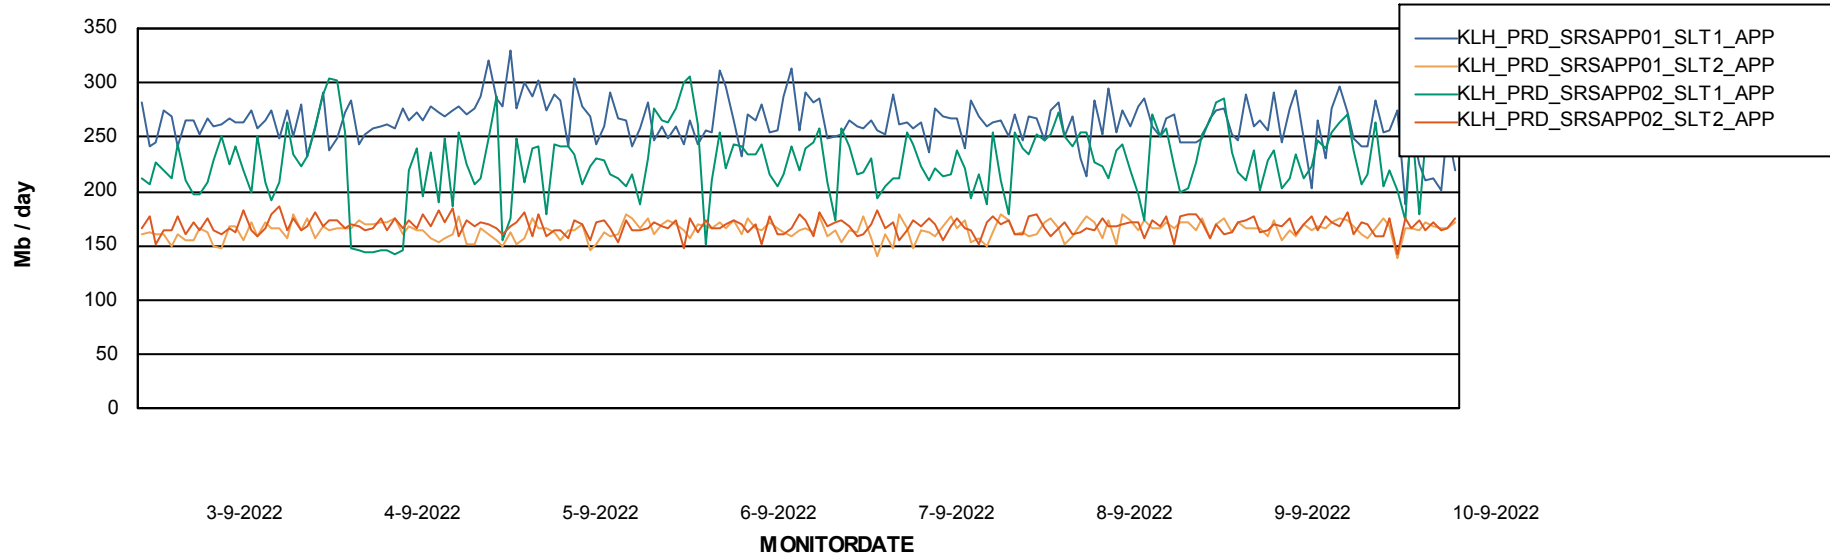

Standby Database Health KLH_Production

Recovery lag for last 7 days

Weekly SLA Customer Report

Customer KLH_Production
Database ID 139

ABSSolute Application Server Services

Avg memory used per ABS Server Service