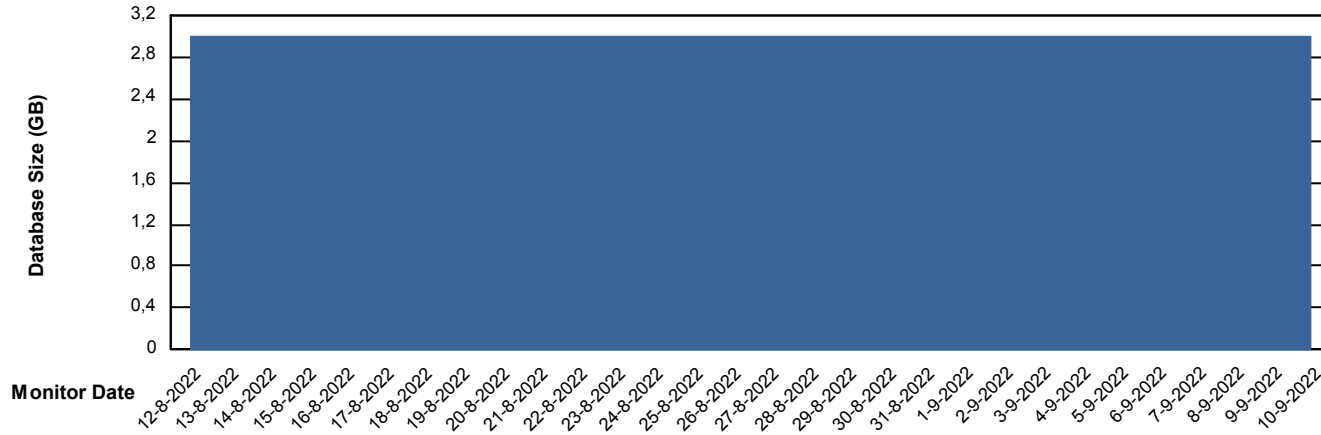

Customer KLH_Production
Database ID 139

Database Performance KLHDB_Standby

DB Processes Max 0
DB Processes Max 4
DB Processes Max 1,000

Weekly SLA Customer Report

Customer KLH_Production
Database ID 139

DATABASE SIZE KLHDB_BI

Database growth over last month

DATABASE SIZE KLHDB_Production

Database growth over last month

Weekly SLA Customer Report

Customer KLH_Production
Database ID 139

Database Tablespace KLHDB_BI

Date	Tablespace Name	Filesize (Gb)	Usedsize (Gb)	Percentage free
10-9-2022	ABSDATA	4	0	97
	INDX	8	0	94
9-9-2022	ABSDATA	4	0	97
	INDX	8	0	94
8-9-2022	ABSDATA	4	0	97
	INDX	8	0	94
7-9-2022	ABSDATA	4	0	97
	INDX	8	0	94
6-9-2022	ABSDATA	4	0	97
	INDX	8	0	94
5-9-2022	ABSDATA	4	0	97
	INDX	8	0	94
4-9-2022	ABSDATA	4	0	97
	INDX	8	0	94