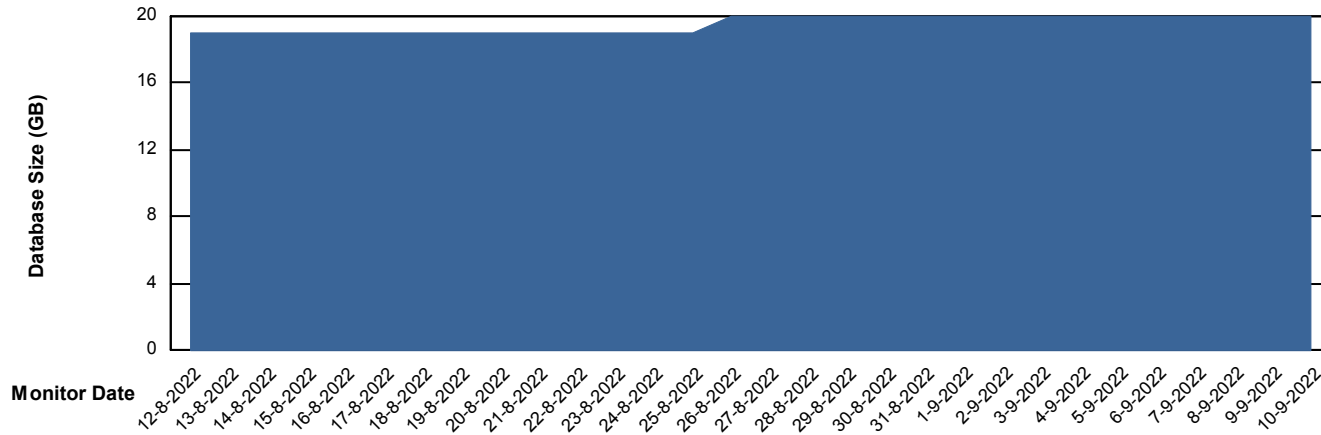

Customer KLH_Production
Database ID 139

Database Performance KLHDB_Standby

DB Processes Max 0
DB Processes Max 4
DB Processes Max 1,000

Weekly SLA Customer Report

Customer KLH_Production
Database ID 139

DATABASE SIZE KLHDB_BI

Database growth over last month

DATABASE SIZE KLHDB_Production

Database growth over last month

Weekly SLA Customer Report

Customer KLH_Production
Database ID 139

Database Tablespace KLHDB_BI

Date	Tablespace Name	Filesize (Gb)	Usedsize (Gb)	Percentage free
10-9-2022	ABSDATA	4	0	97
	INDX	8	0	94
9-9-2022	ABSDATA	4	0	97
	INDX	8	0	94
8-9-2022	ABSDATA	4	0	97
	INDX	8	0	94
7-9-2022	ABSDATA	4	0	97
	INDX	8	0	94
6-9-2022	ABSDATA	4	0	97
	INDX	8	0	94
5-9-2022	ABSDATA	4	0	97
	INDX	8	0	94
4-9-2022	ABSDATA	4	0	97
	INDX	8	0	94