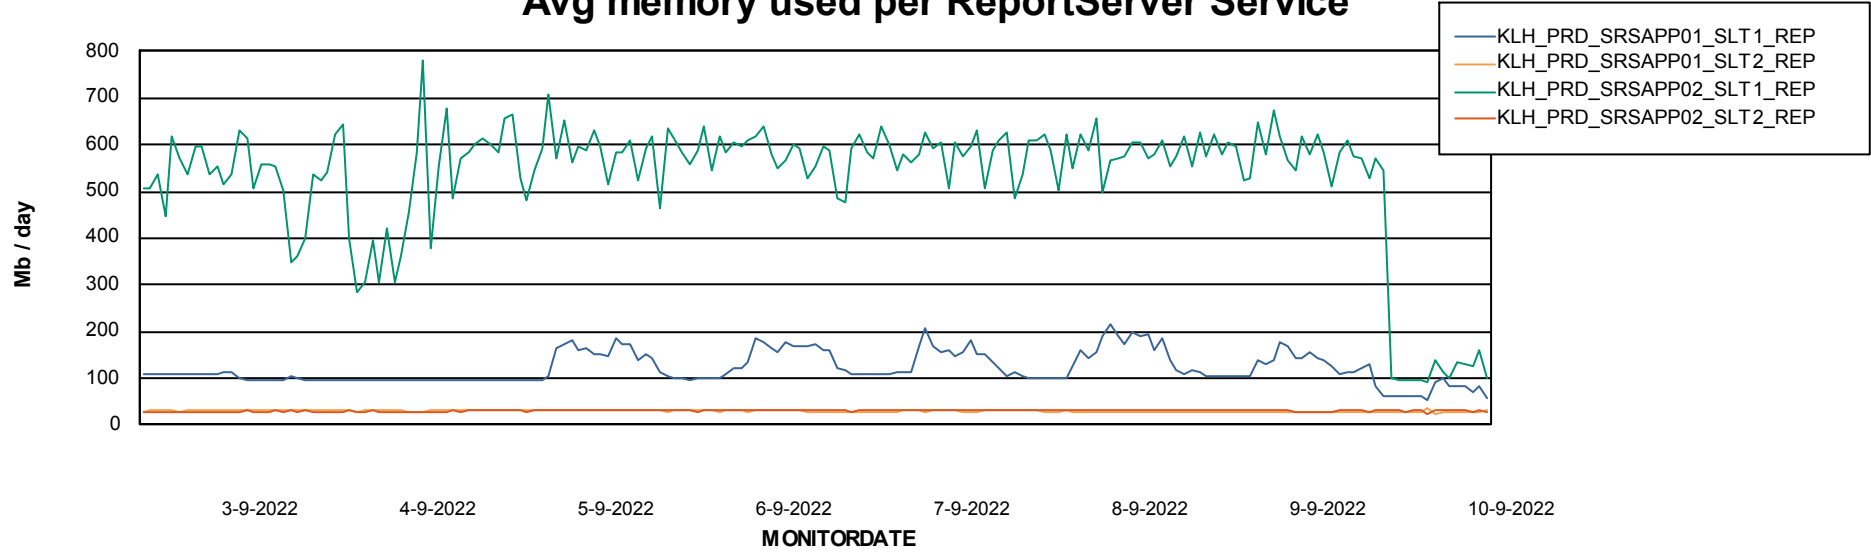

Avg users per day per ABS server

Weekly SLA Customer Report

Customer KLH_Production
Database ID 139

ABSSolute Application ReportServer Services

Avg memory used per ReportServer Service

Weekly SLA Customer Report