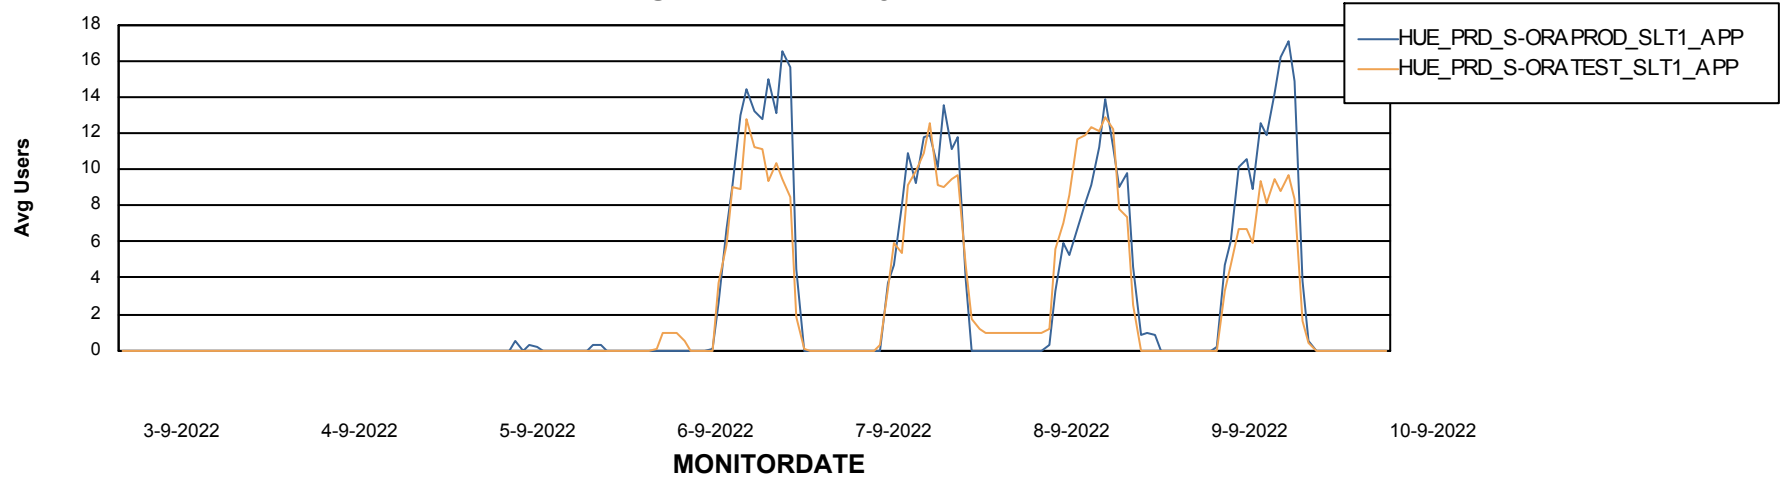

Avg users per day per ABS server