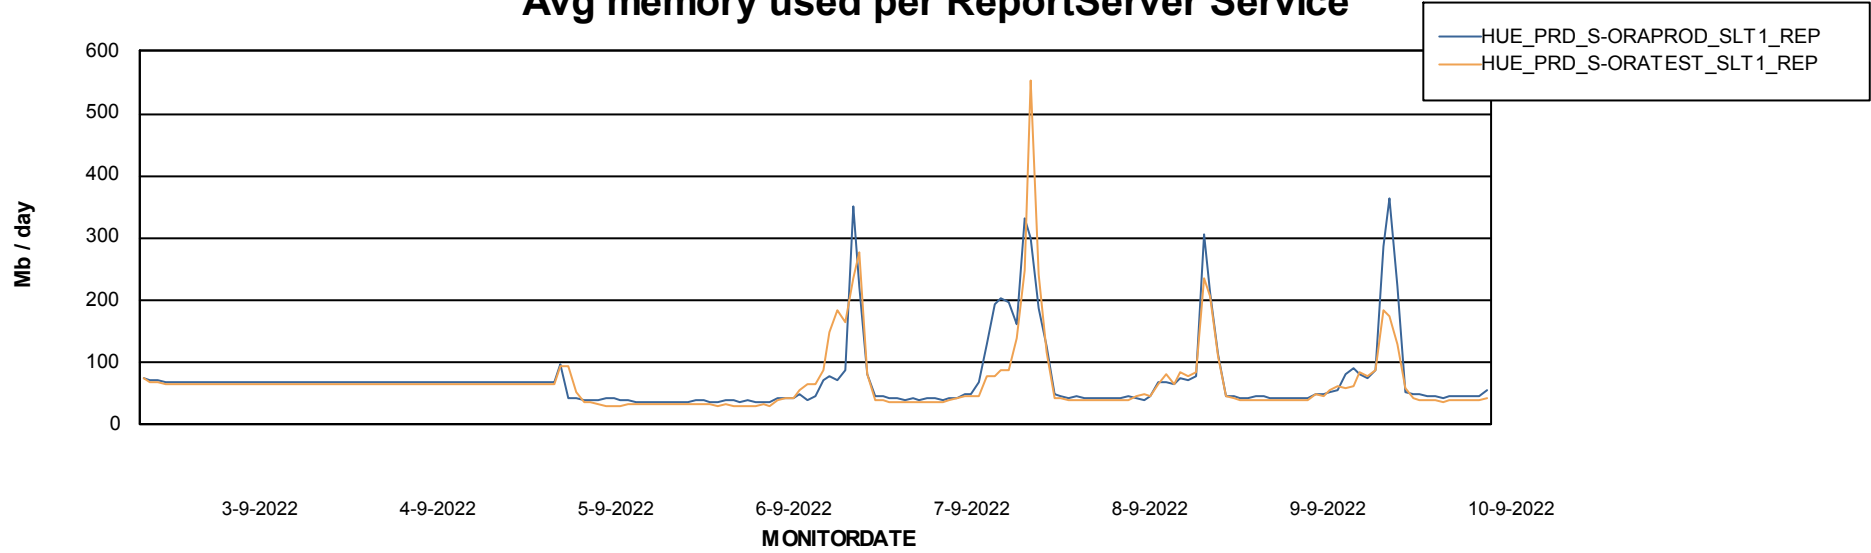

ABSSolute Application ReportServer Services

Avg memory used per ReportServer Service