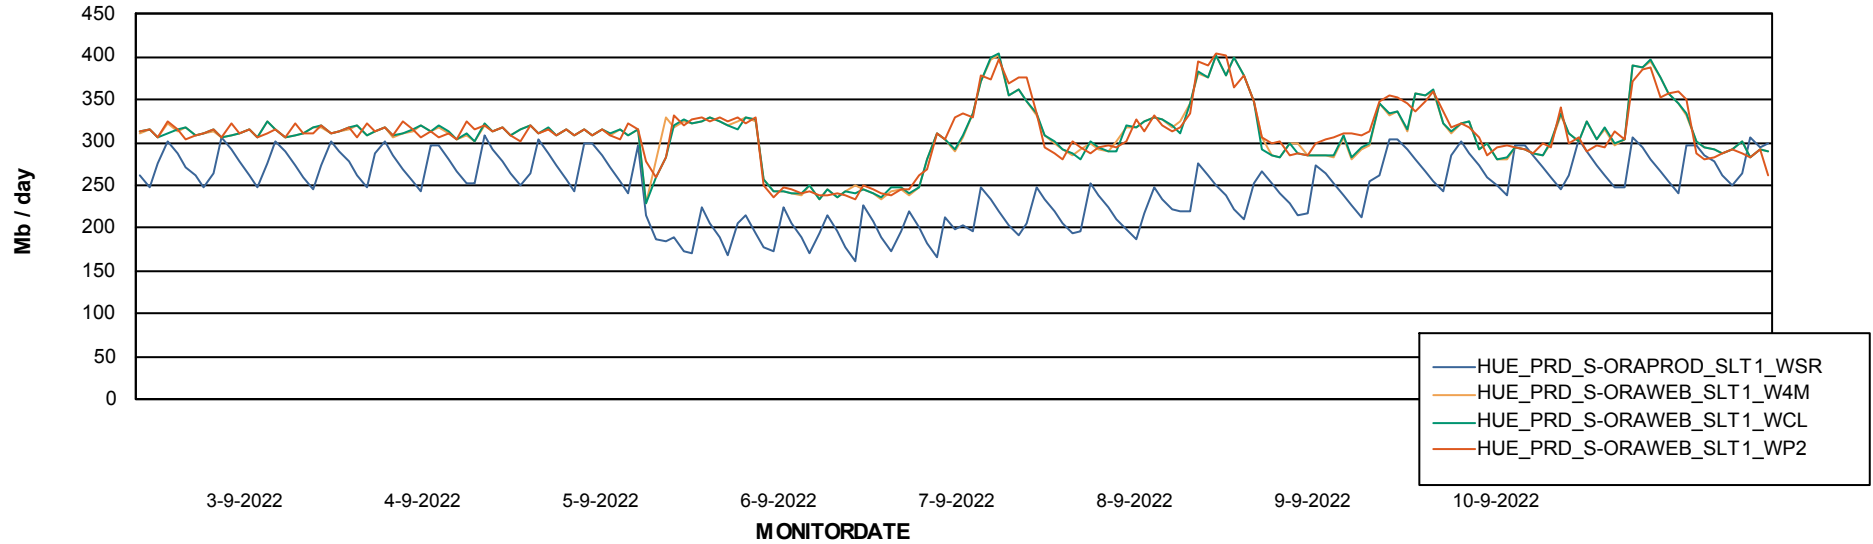

ABSSolute Web Component Services

Avg memory used per ABS Web component