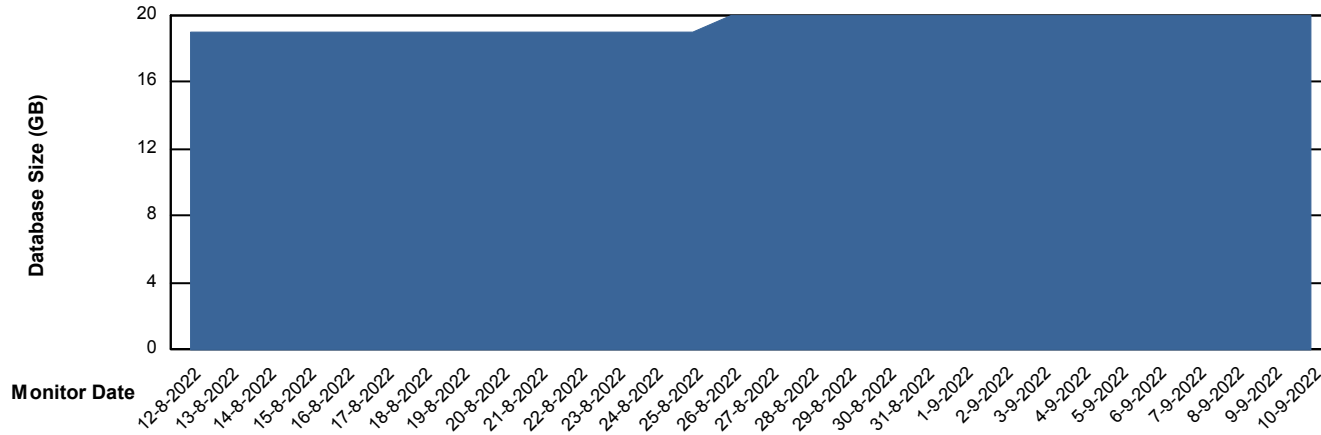

DATABASE SIZE HUE_PRD_S-ORABI_DB

Database growth over last month