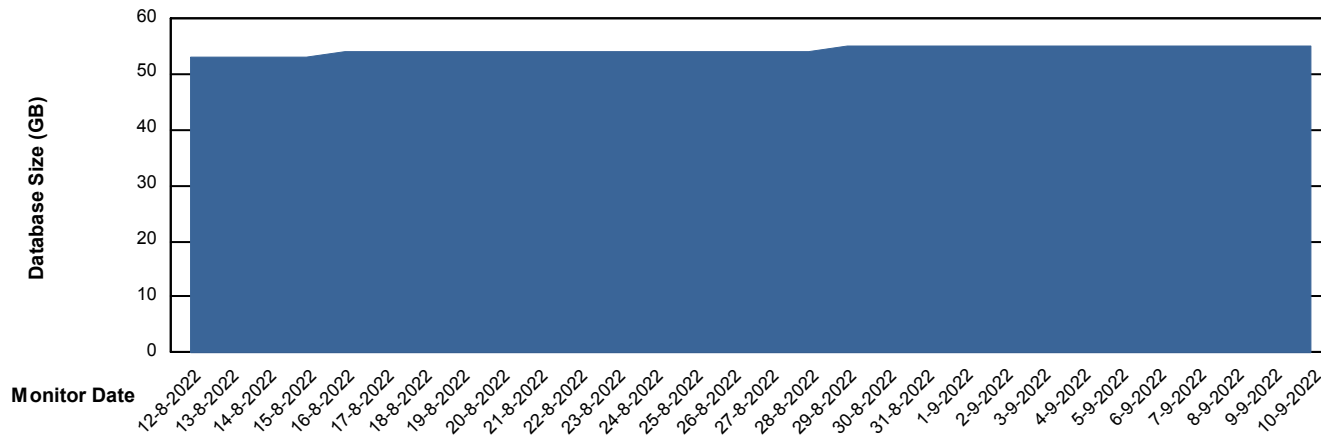

# Weekly SLA Customer Report

Customer HUE\_Production  
Database ID 104

DATABASE SIZE HUE\_PRD\_S-ORABI\_DB

### Database growth over last month