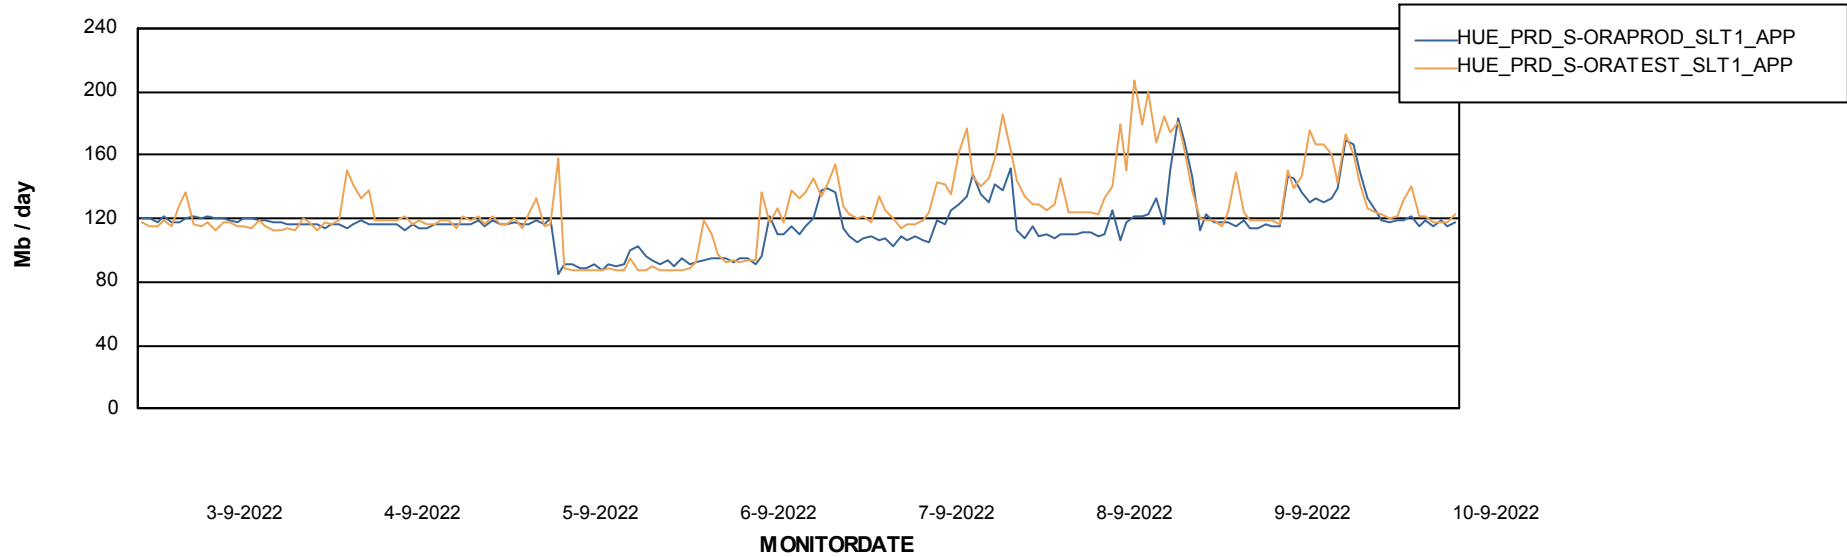

ABSSolute Application Server Services

Avg memory used per ABS Server Service