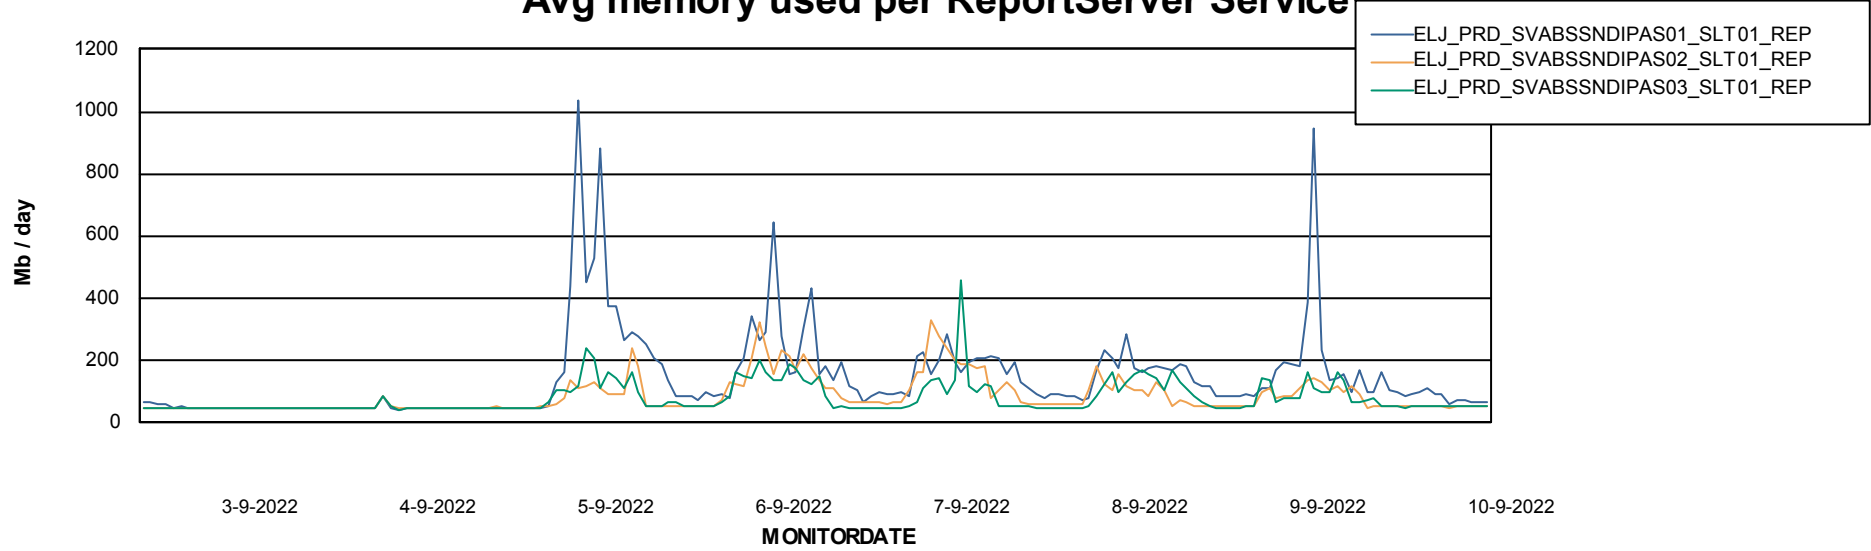

Avg memory used per ABS Server Service

Avg users per day per ABS server

Weekly SLA Customer Report

Customer ELJ Production
Database ID 72

ABSSolute Application ReportServer Services

Avg memory used per ReportServer Service