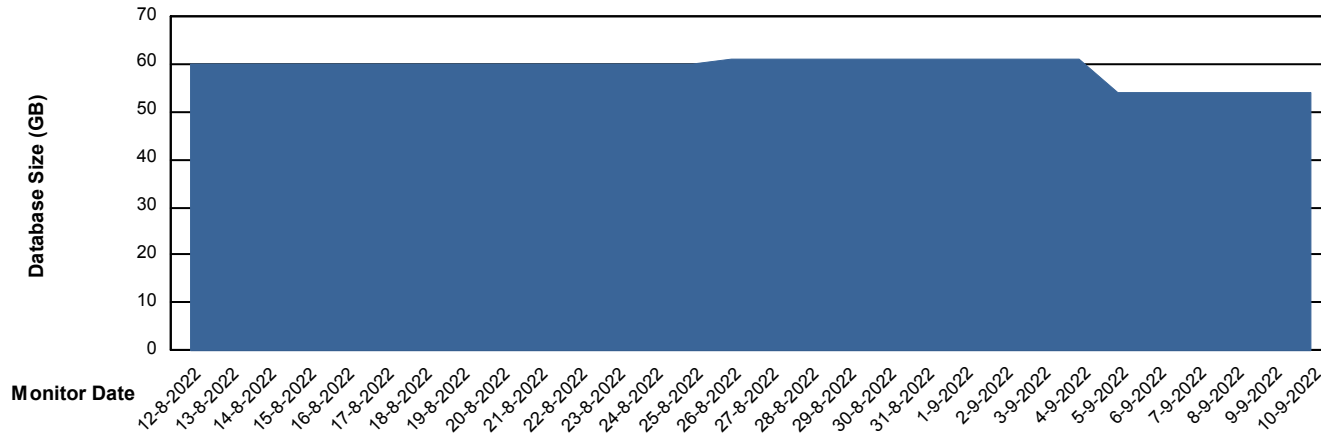

Weekly SLA Customer Report

Customer ELJ Production
Database ID 72

Database Performance ELJDB_BI

Weekly SLA Customer Report

Customer ELJ Production
Database ID 72

Database Performance ELJDB_Production

Weekly SLA Customer Report

Customer ELJ Production
Database ID 72

Database Performance ELJDB_Standby

Weekly SLA Customer Report

Customer ELJ Production
Database ID 72

DATABASE SIZE ELJDB_BI

Database growth over last month

DATABASE SIZE ELJDB_Production

Database growth over last month

Weekly SLA Customer Report

Customer ELJ Production
Database ID 72

Database Tablespace ELJDB_BI

Date	Tablespace Name	Filesize (Gb)	Usedsize (Gb)	Percentage free
10-9-2022	ABSDATA	21	13	37
	INDX	23	18	24
9-9-2022	ABSDATA	21	13	37
	INDX	23	18	24
8-9-2022	ABSDATA	21	13	37
	INDX	23	18	24
7-9-2022	ABSDATA	21	13	38
	INDX	23	18	24
6-9-2022	ABSDATA	21	13	38
	INDX	23	18	24
5-9-2022	ABSDATA	21	13	38
	INDX	23	18	24
4-9-2022	ABSDATA	21	13	38
	INDX	23	18	24