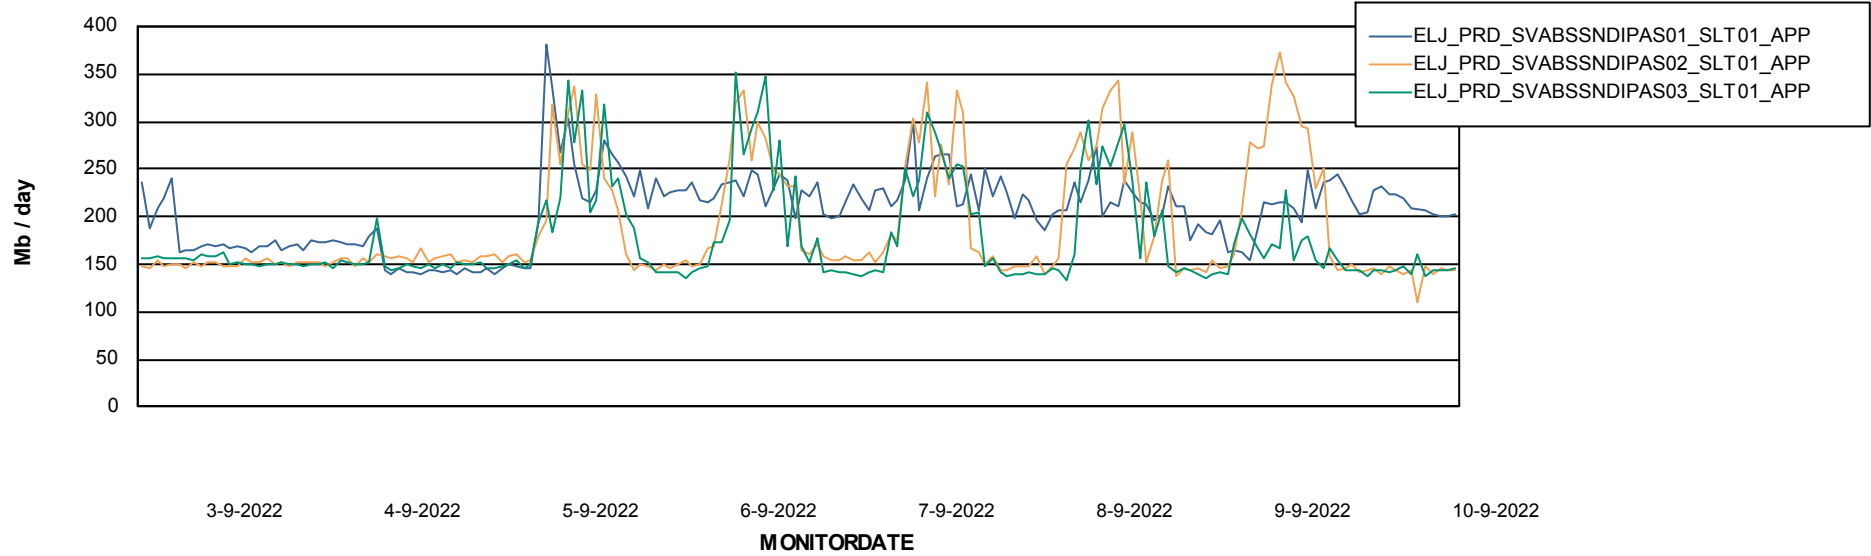

ABSSolute Application Server Services

Avg memory used per ABS Server Service