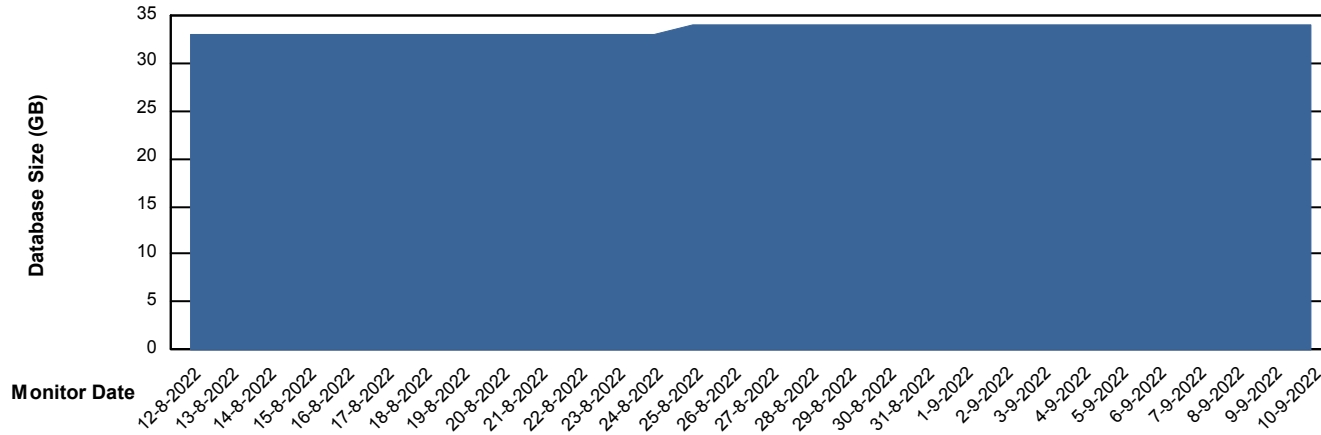

Weekly SLA Customer Report

Customer ELJ Production
Database ID 72

Database Performance ELJDB_BI

Weekly SLA Customer Report

Customer ELJ Production
Database ID 72

Database Performance ELJDB_Production

Weekly SLA Customer Report

Customer ELJ Production
Database ID 72

Database Performance ELJDB_Standby

Weekly SLA Customer Report

Customer ELJ Production
Database ID 72

DATABASE SIZE ELJDB_BI

Database growth over last month

DATABASE SIZE ELJDB_Production

Database growth over last month

Weekly SLA Customer Report

Customer ELJ Production
Database ID 72

Database Tablespace ELJDB_BI

Date	Tablespace Name	Filesize (Gb)	Usedsize (Gb)	Percentage free
10-9-2022	ABSDATA	21	13	37
	INDX	23	18	24
9-9-2022	ABSDATA	21	13	37
	INDX	23	18	24
8-9-2022	ABSDATA	21	13	37
	INDX	23	18	24
7-9-2022	ABSDATA	21	13	38
	INDX	23	18	24
6-9-2022	ABSDATA	21	13	38
	INDX	23	18	24
5-9-2022	ABSDATA	21	13	38
	INDX	23	18	24
4-9-2022	ABSDATA	21	13	38
	INDX	23	18	24