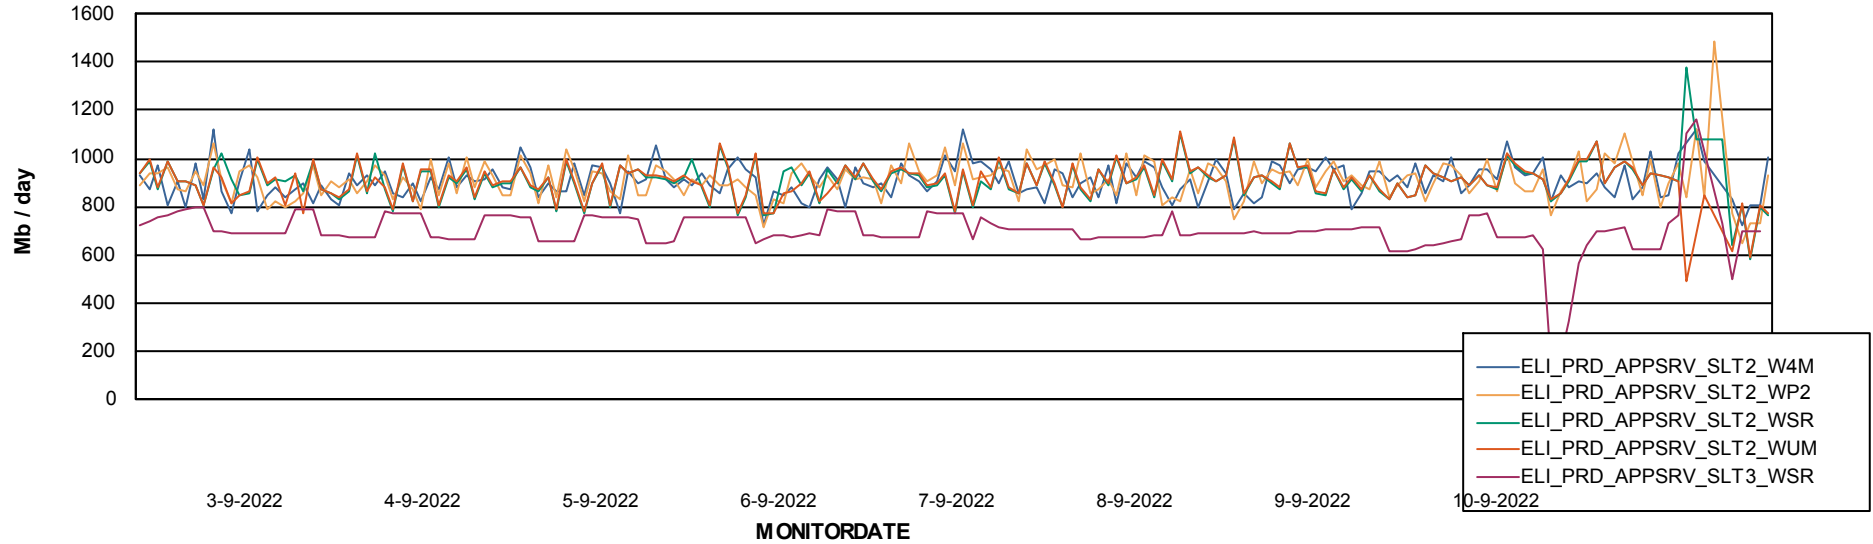

ABSSolute Application Server Services

Avg memory used per ABS Web component