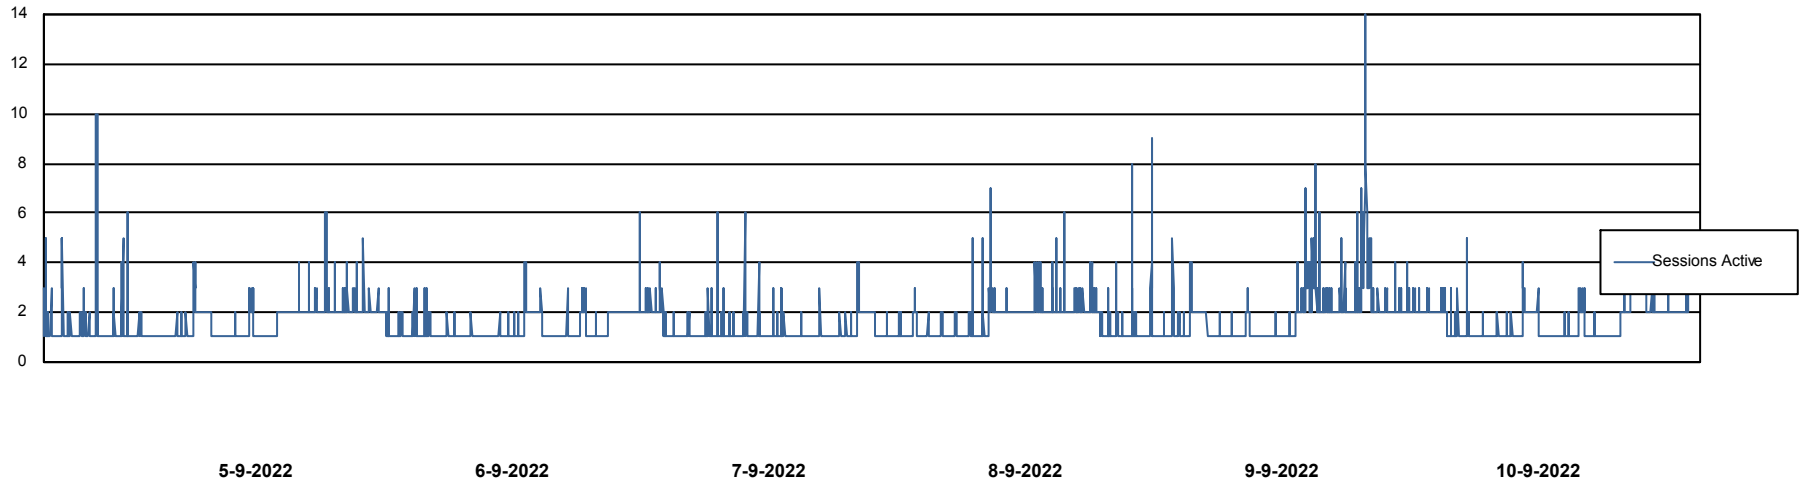

Harddisk Usage ELI_PRD_BISRV

	Free disk space on / (%)	Total disk space on / (Gb)	Used disk space on / (Gb)	Free disk space on /ABS-BI (%)	Total disk space on /ABS-BI	Used disk space on /ABS-BI	Free disk space on /backup (%)	Total disk space on /backup	Used disk space on /backup	Free disk space on /boot (%)
10-9-2022	52	90	43	25	275	198	79	68	15	62
9-9-2022	52	90	43	25	275	198	73	68	19	62
8-9-2022	52	90	43	23	275	204	74	68	18	62
7-9-2022	52	90	43	26	275	195	80	68	13	62
6-9-2022	52	90	43	25	275	198	73	68	19	62
5-9-2022	52	90	43	27	275	192	73	68	19	62
4-9-2022	52	90	43	27	275	194	73	68	19	62

Weekly SLA Customer Report

Customer ELI_Production
Database ID 62

Database Performance ELIDB_BI

Weekly SLA Customer Report

Customer ELI_Production
Database ID 62

Database Performance ELIDB_Production

Weekly SLA Customer Report