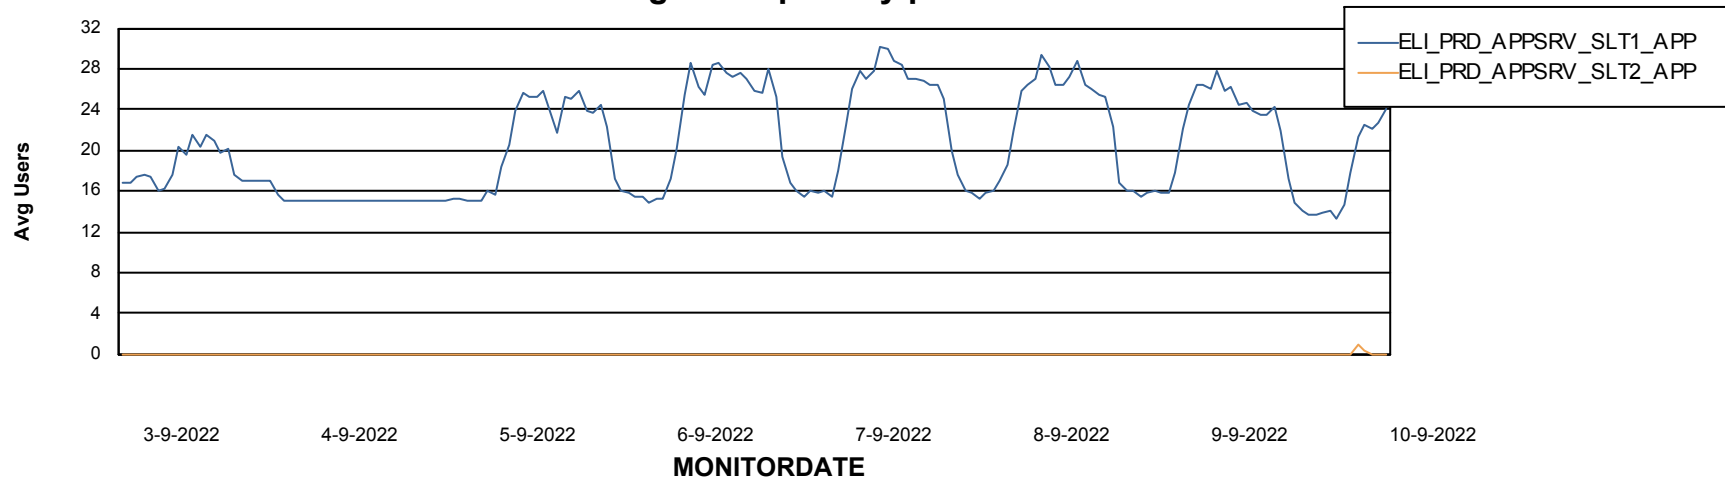

Weekly SLA Customer Report

Customer ELI_Production
Database ID 62

ABSolute Application Server Services

Avg memory used per ReportServer Service

Avg users per day per ABS server

Weekly SLA Customer Report

Customer ELI_Production
Database ID 62