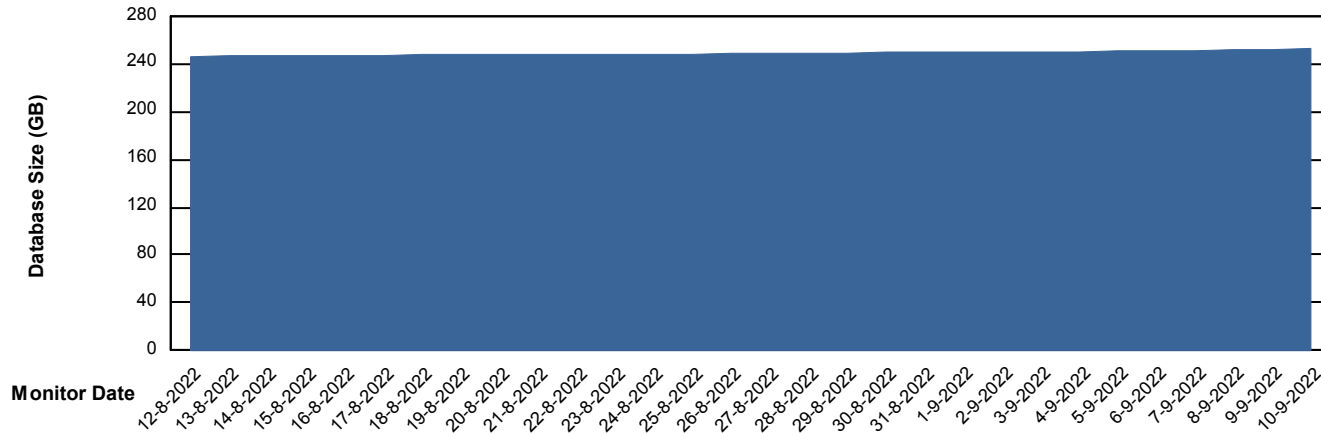

Customer ELI_Production
Database ID 62

Database Performance ELIDB_Standby

Weekly SLA Customer Report

Customer ELI_Production
Database ID 62

DATABASE SIZE ELIDB_BI

Database growth over last month

DATABASE SIZE ELIDB_Production

Database growth over last month

Weekly SLA Customer Report

Customer ELI_Production
Database ID 62

Database Tablespace ELIDB_BI

Date	Tablespace Name	Filesize (Gb)	Usedsize (Gb)	Percentage free
10-9-2022	ABSDATA	74	62	16
	INDX	89	73	18
9-9-2022	ABSDATA	74	62	16
	INDX	89	73	18
8-9-2022	ABSDATA	74	62	16
	INDX	89	73	18
7-9-2022	ABSDATA	74	62	16
	INDX	89	73	18
6-9-2022	ABSDATA	74	62	16
	INDX	89	73	18
5-9-2022	ABSDATA	74	62	16
	INDX	89	73	18
4-9-2022	ABSDATA	74	62	16
	INDX	89	73	18