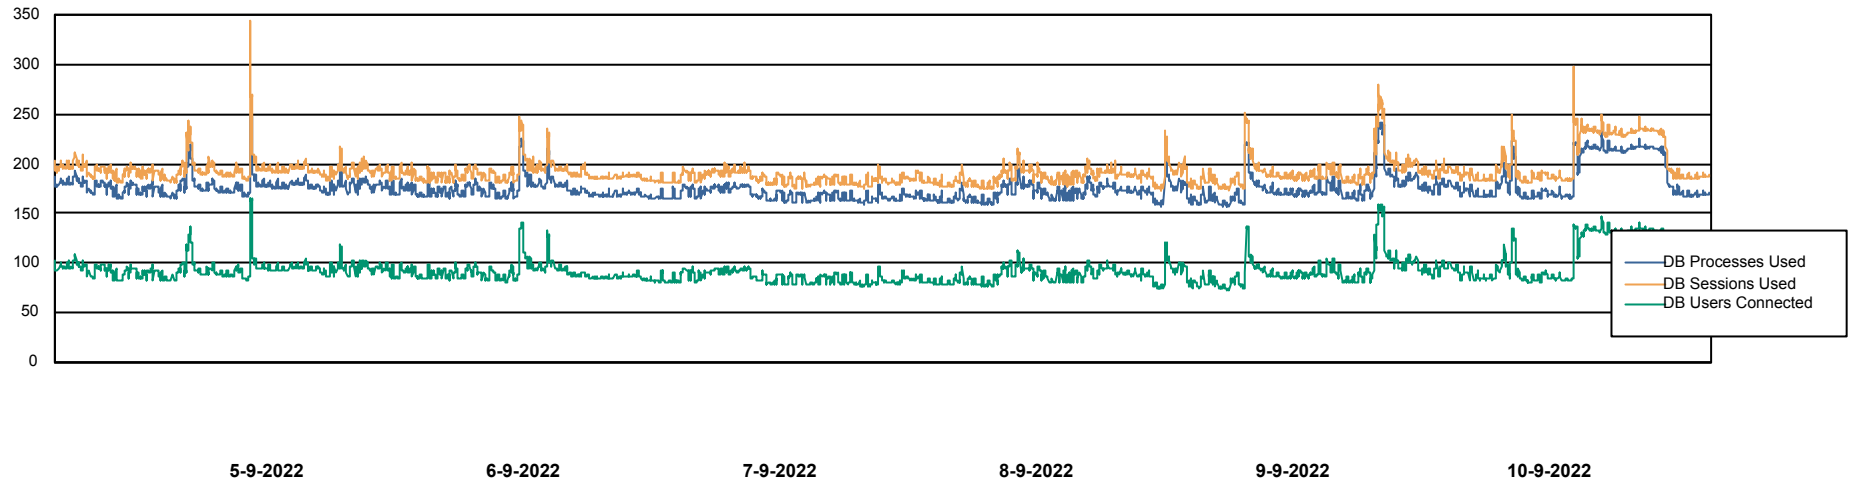

Weekly SLA Customer Report

Customer ELI_Production
Database ID 62

Database Performance ELIDB_BI

Weekly SLA Customer Report

Customer ELI_Production
Database ID 62

Database Performance ELIDB_Production

Weekly SLA Customer Report