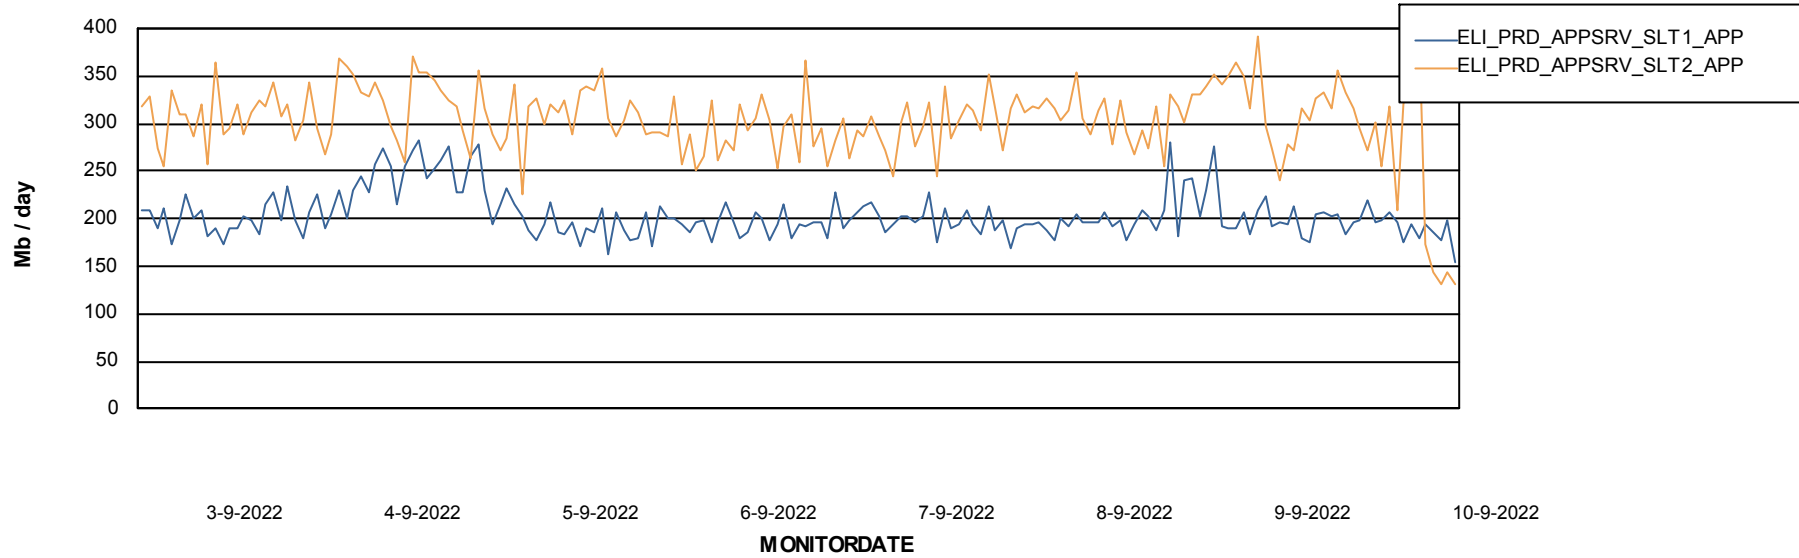

Standby Database Health ELI_Production

Recovery lag for last 7 days

Weekly SLA Customer Report

Customer ELI_Production
Database ID 62

ABSSolute Application Server Services

Avg memory used per ABS Server Service