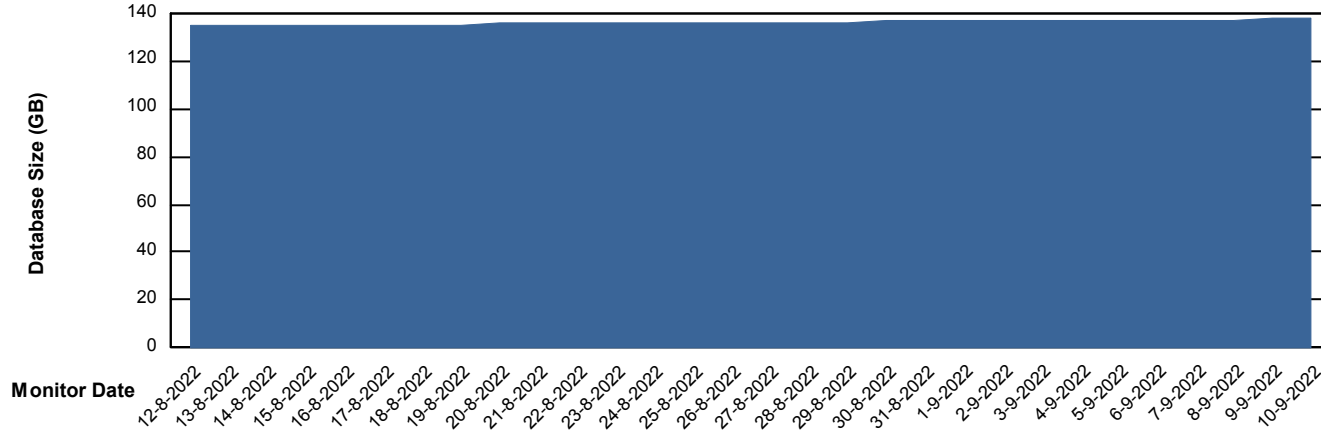

Customer ELI_Production
Database ID 62

Database Performance ELIDB_Standby

Weekly SLA Customer Report

Customer ELI_Production
Database ID 62

DATABASE SIZE ELIDB_BI

Database growth over last month

DATABASE SIZE ELIDB_Production

Database growth over last month

Weekly SLA Customer Report

Customer ELI_Production
Database ID 62

Database Tablespace ELIDB_BI

Date	Tablespace Name	Filesize (Gb)	Usedsize (Gb)	Percentage free
10-9-2022	ABSDATA	74	62	16
	INDX	89	73	18
9-9-2022	ABSDATA	74	62	16
	INDX	89	73	18
8-9-2022	ABSDATA	74	62	16
	INDX	89	73	18
7-9-2022	ABSDATA	74	62	16
	INDX	89	73	18
6-9-2022	ABSDATA	74	62	16
	INDX	89	73	18
5-9-2022	ABSDATA	74	62	16
	INDX	89	73	18
4-9-2022	ABSDATA	74	62	16
	INDX	89	73	18