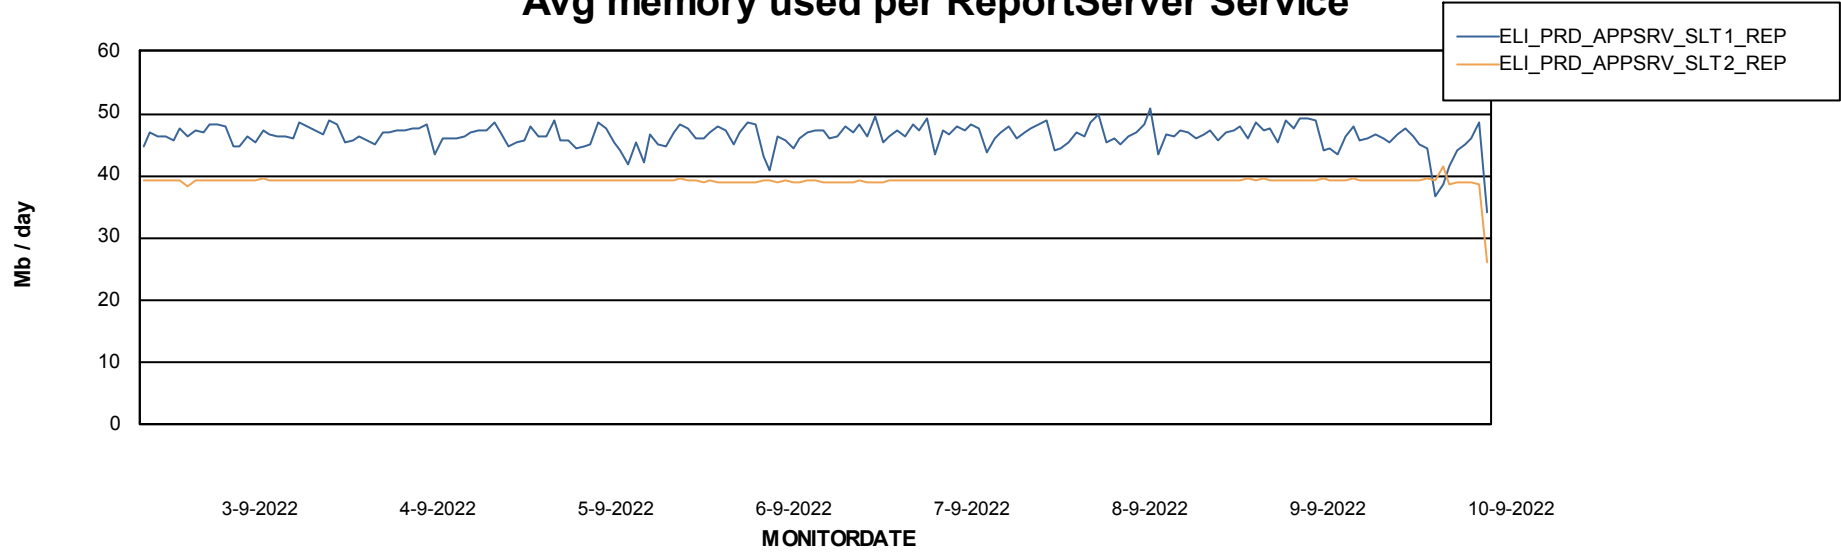

ABSolute Application Server Services

Avg memory used per ReportServer Service