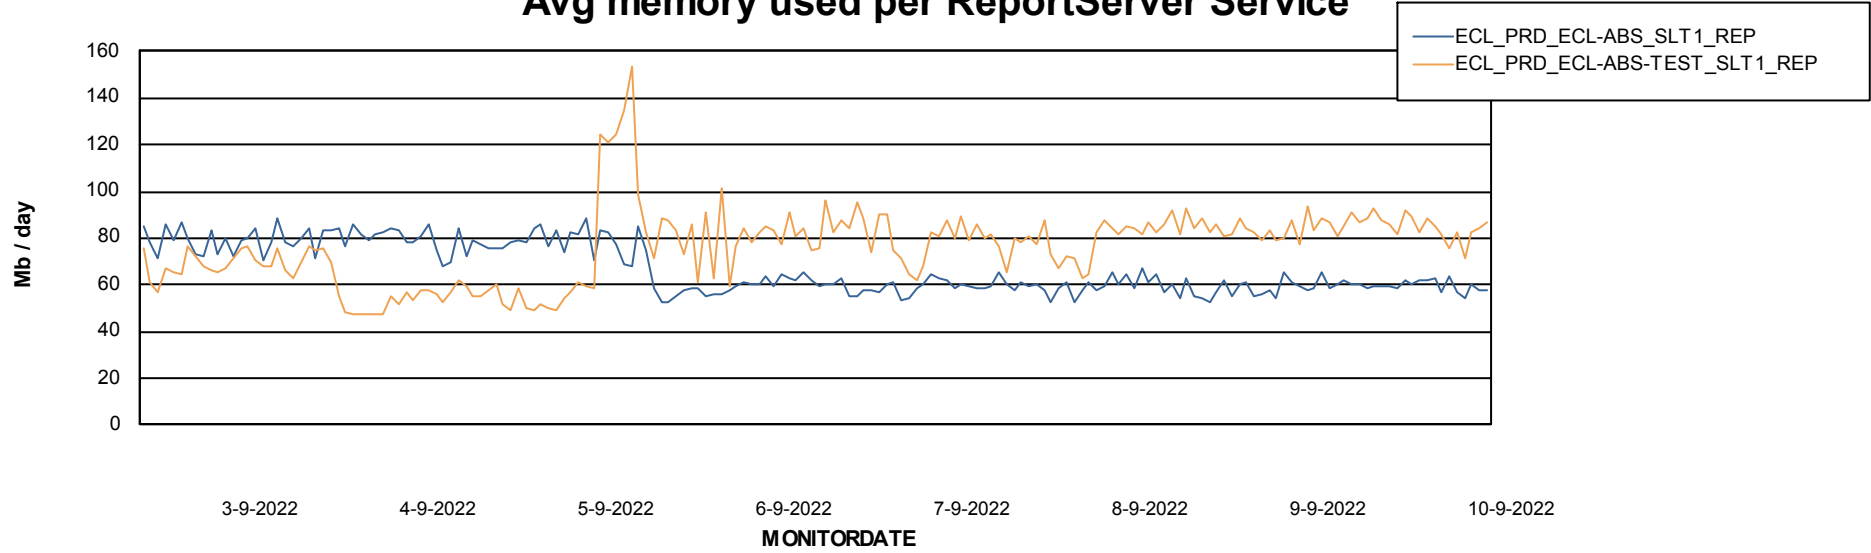

ABSSolute Application ReportServer Services

Avg memory used per ReportServer Service