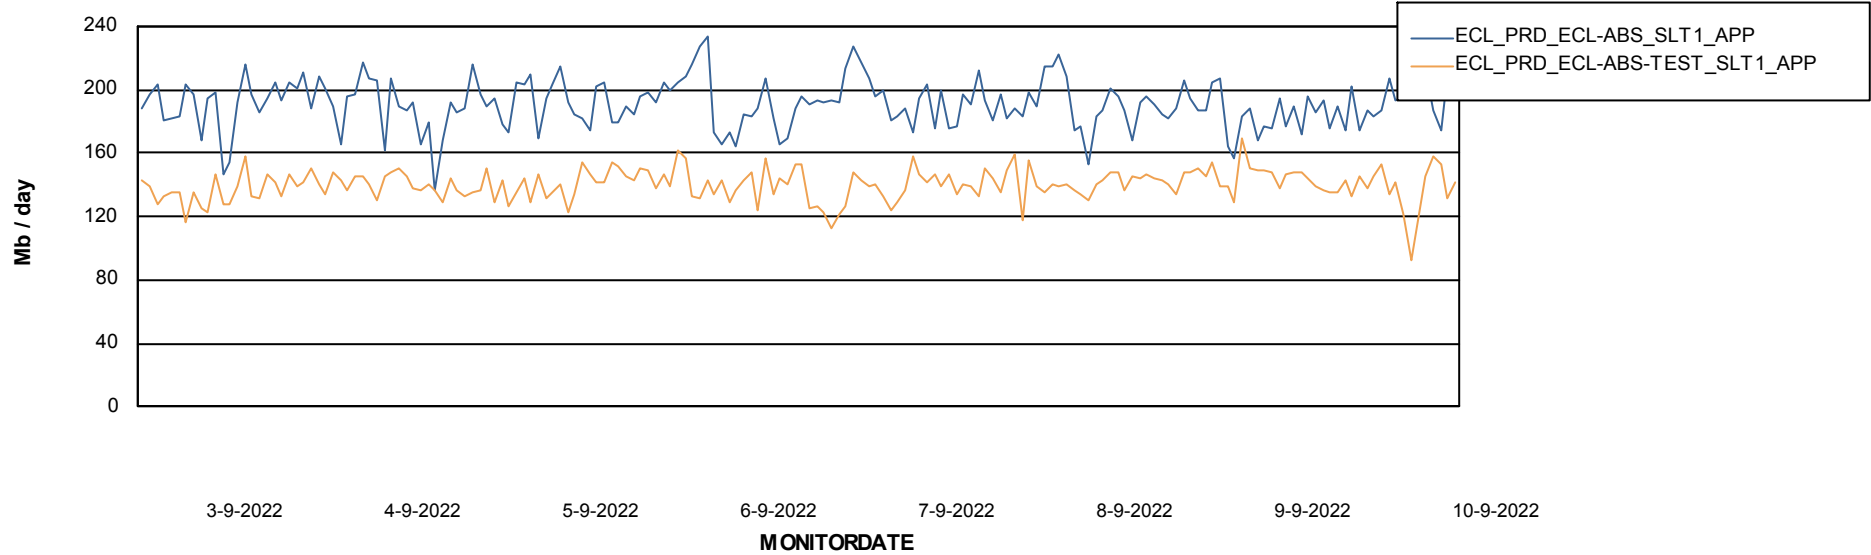

Database growth over last month

Weekly SLA Customer Report

Customer ECL_Production
Database ID 77

Database Tablespace ECLDB_Production

Date	Tablespace Name	Filesize (Gb)	Usedsize (Gb)	Percentage free
10-9-2022	ABSDATA	80	64	20
	INDX	8	5	40
9-9-2022	ABSDATA	80	64	20
	INDX	8	5	40
8-9-2022	ABSDATA	80	64	20
	INDX	8	5	40
7-9-2022	ABSDATA	80	64	20
	INDX	8	5	40
6-9-2022	ABSDATA	80	64	20
	INDX	8	5	40
5-9-2022	ABSDATA	80	64	20
	INDX	8	5	40
4-9-2022	ABSDATA	80	64	20
	INDX	8	5	40

Weekly SLA Customer Report

Customer ECL_Production
Database ID 77

ABSSolute Application Server Services

Avg memory used per ABS Server Service

Avg users per day per ABS server

Weekly SLA Customer Report

Customer ECL_Production
Database ID 77