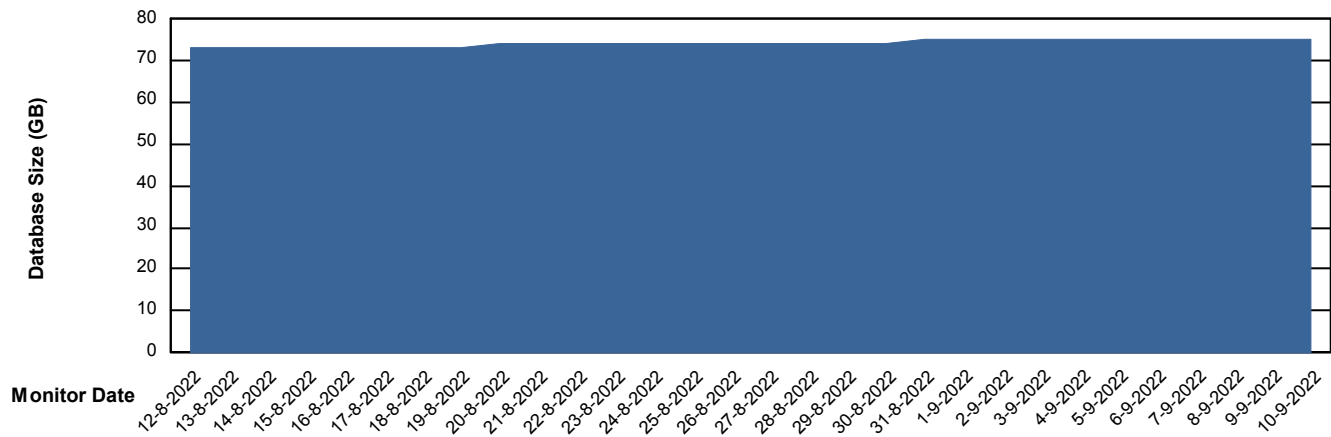

Weekly SLA Customer Report

Customer ECL_Production
Database ID 77

Database Performance ECLDB_Production

Weekly SLA Customer Report

Customer ECL_Production
Database ID 77

Database Performance ECLDB_Standby

DATABASE SIZE ECLDB_Production

Database growth over last month

Weekly SLA Customer Report

Customer ECL_Production
Database ID 77

Database Tablespace ECLDB_Production

Date	Tablespace Name	Filesize (Gb)	Usedsize (Gb)	Percentage free
10-9-2022	ABSDATA	80	64	20
	INDX	8	5	40
9-9-2022	ABSDATA	80	64	20
	INDX	8	5	40
8-9-2022	ABSDATA	80	64	20
	INDX	8	5	40
7-9-2022	ABSDATA	80	64	20
	INDX	8	5	40
6-9-2022	ABSDATA	80	64	20
	INDX	8	5	40
5-9-2022	ABSDATA	80	64	20
	INDX	8	5	40
4-9-2022	ABSDATA	80	64	20
	INDX	8	5	40