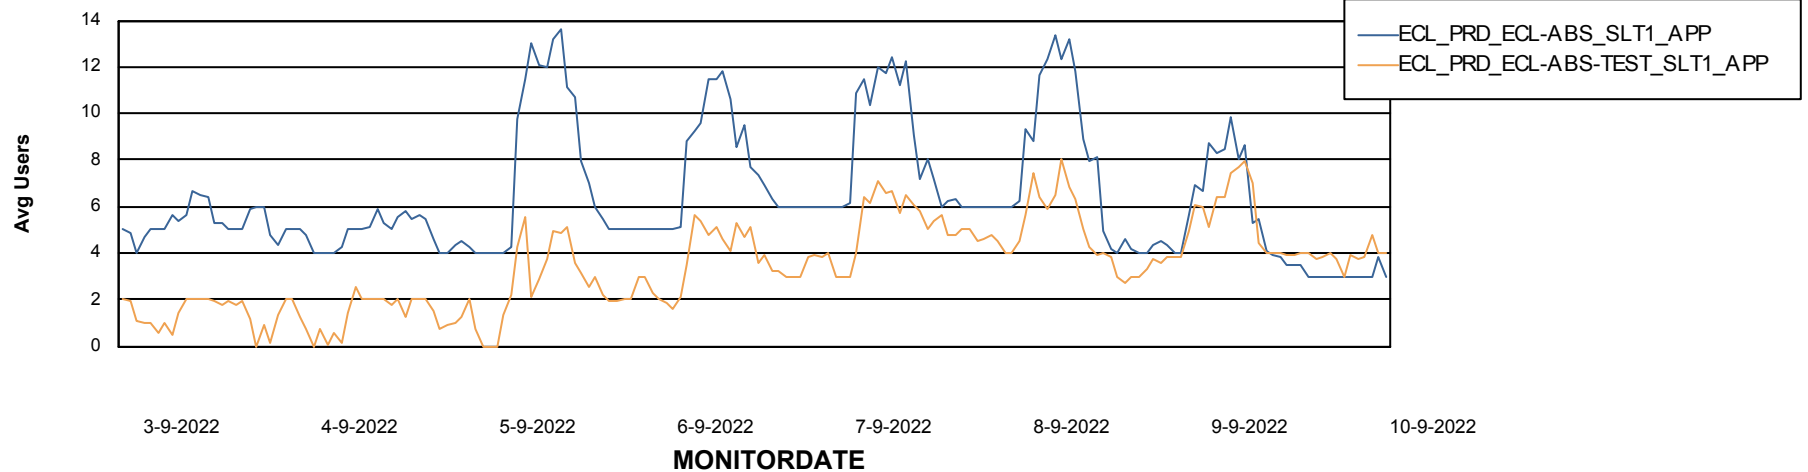

Weekly SLA Customer Report

Customer ECL_Production
Database ID 77

ABSSolute Application Server Services

Avg memory used per ABS Server Service

Avg users per day per ABS server

Weekly SLA Customer Report

Customer ECL_Production
Database ID 77