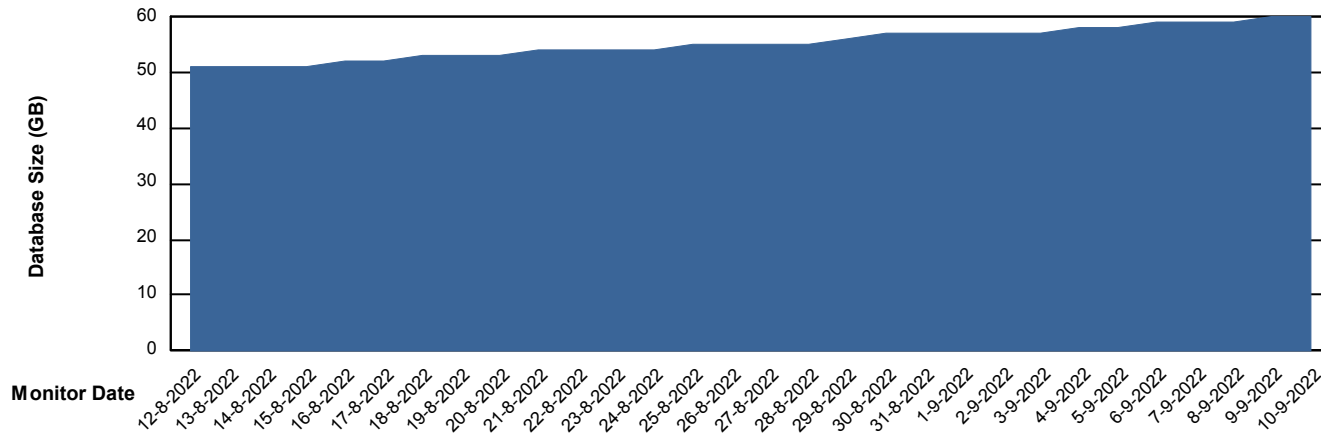

Weekly SLA Customer Report

Customer DFD_Production
Database ID 39

Database Performance DFDDB_Production

DATABASE SIZE DFDDB_Production

Database growth over last month

Weekly SLA Customer Report

Customer DFD_Production
Database ID 39

Database Tablespace DFDDB_Production

Date	Tablespace Name	Filesize (Gb)	Usedsize (Gb)	Percentage free
10-9-2022	ABSDATA	83	0	100
	INDX	161	57	64
9-9-2022	ABSDATA	83	0	100
	INDX	161	57	64
8-9-2022	ABSDATA	83	0	100
	INDX	161	57	65
7-9-2022	ABSDATA	83	0	100
	INDX	161	56	65
6-9-2022	ABSDATA	83	0	100
	INDX	161	56	65
5-9-2022	ABSDATA	83	0	100
	INDX	161	55	66
4-9-2022	ABSDATA	83	0	100
	INDX	161	55	66