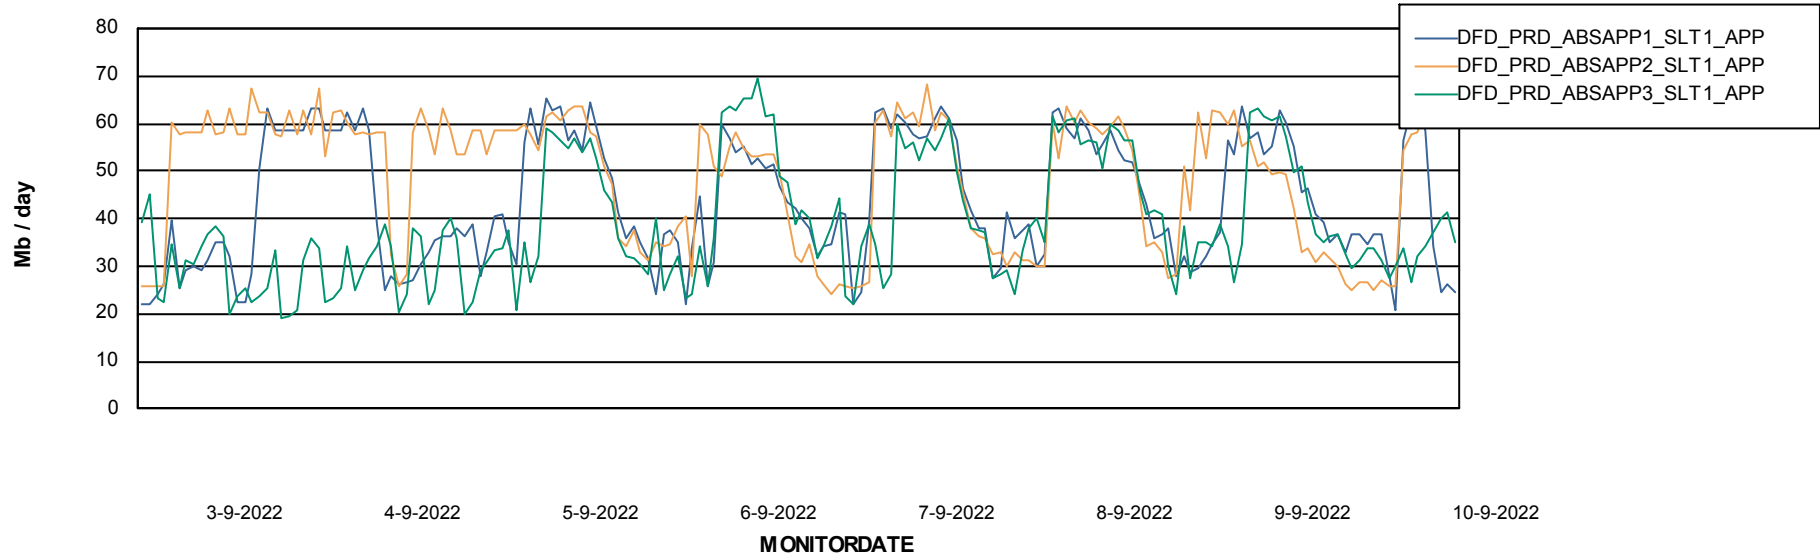

ABSSolute Application Server Services

Avg memory used per ABS Server Service