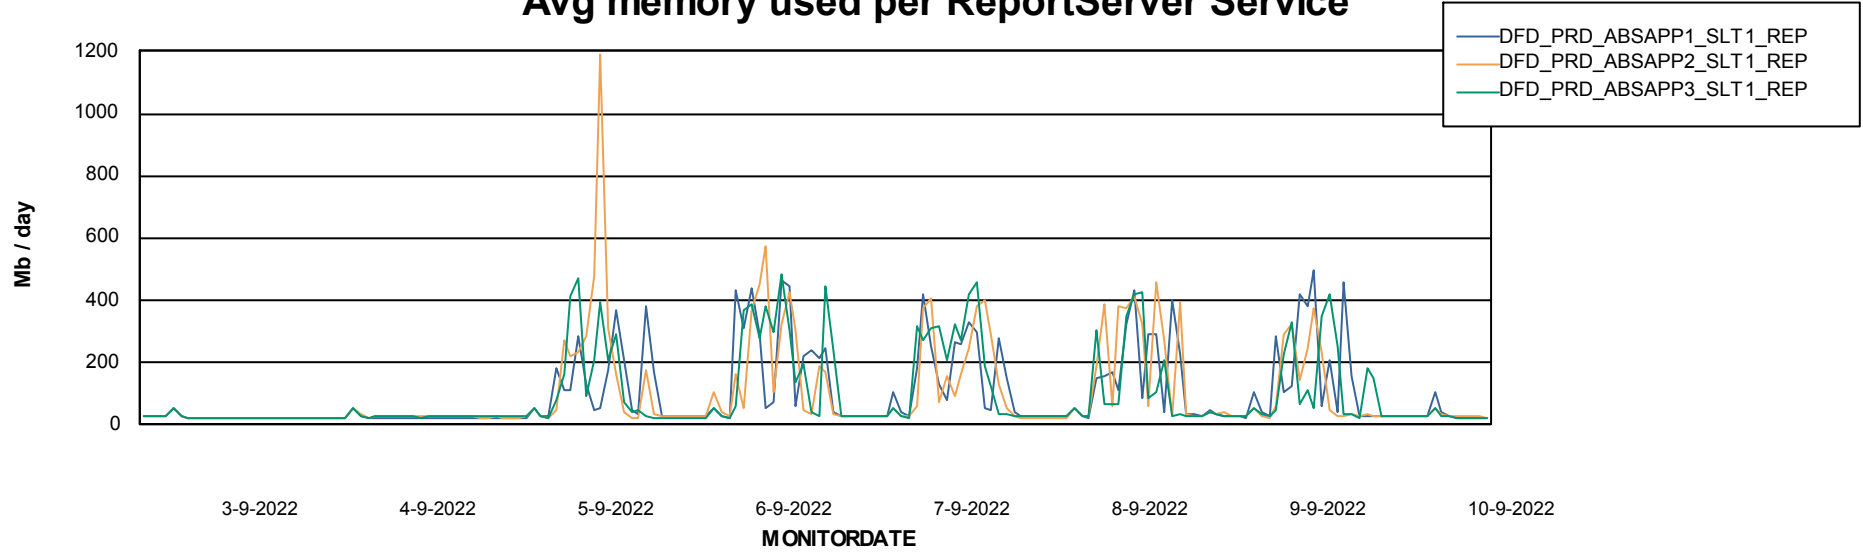

ABSSolute Application ReportServer Services

Avg memory used per ReportServer Service