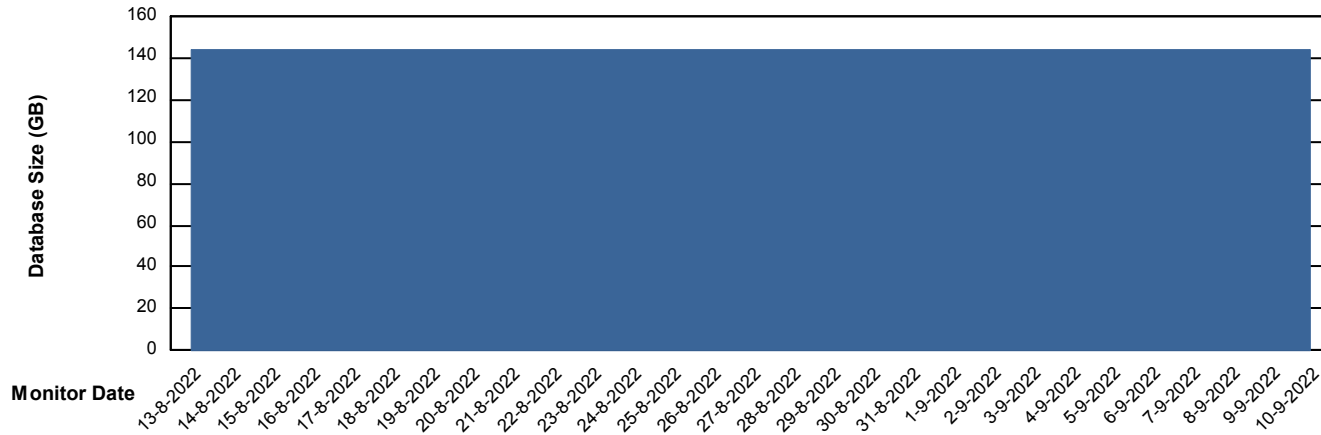

DATABASE SIZE CLODB_TEST_CLO-ORA02

Database growth over last month