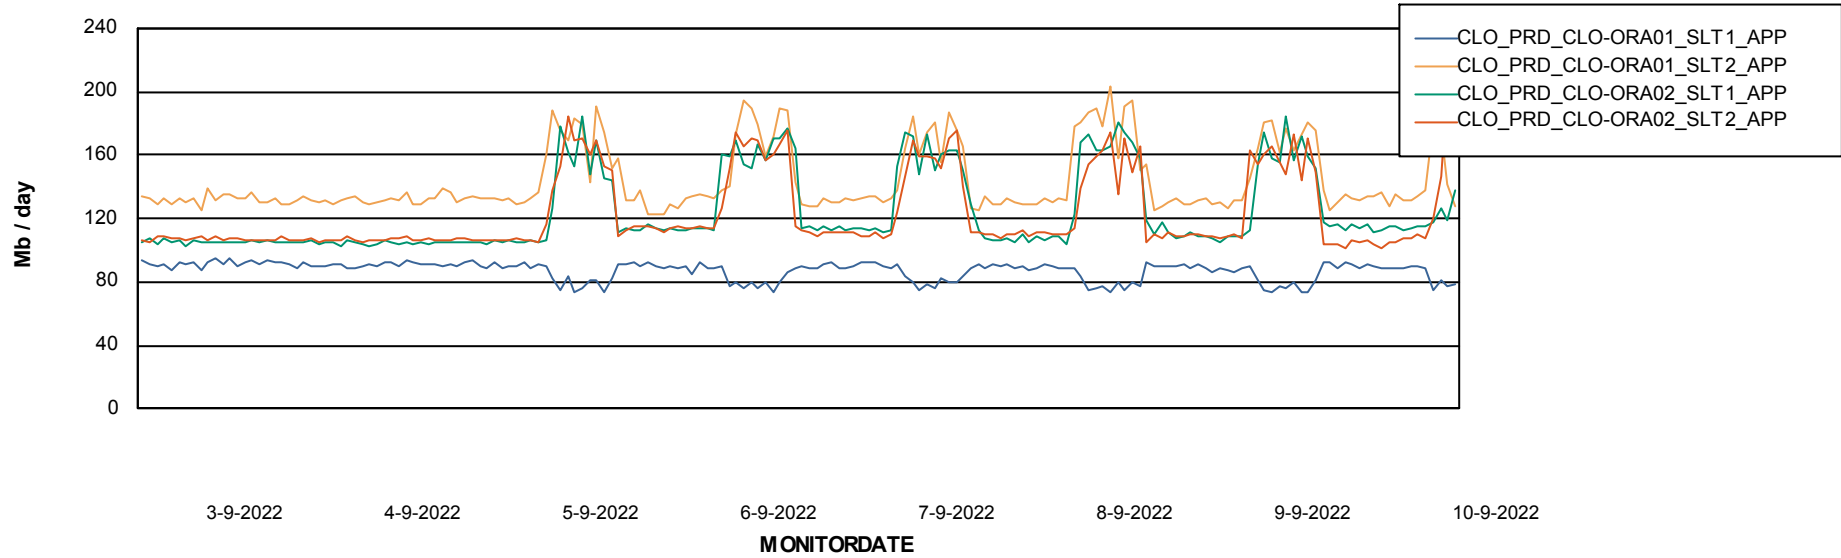

Weekly SLA Customer Report

Customer CLO Production
Database ID 38

Database Tablespace CLODB_TEST_CLO-ORA02

Date	Tablespace Name	Filesize (Gb)	Usedsize (Gb)	Percentage free
10-9-2022	ABSDATA	88	47	47
	INDX	112	94	16
9-9-2022	ABSDATA	88	47	47
	INDX	112	94	16
8-9-2022	ABSDATA	88	47	47
	INDX	112	94	16
7-9-2022	ABSDATA	88	47	47
	INDX	112	94	16
6-9-2022	ABSDATA	88	47	47
	INDX	112	94	16
5-9-2022	ABSDATA	88	47	47
	INDX	112	94	16
4-9-2022	ABSDATA	88	47	47
	INDX	112	94	16

Weekly SLA Customer Report

Customer CLO Production
Database ID 38

ABSSolute Application Server Services

Avg memory used per ABS Server Service

Avg users per day per ABS server

Weekly SLA Customer Report

Customer CLO Production
Database ID 38