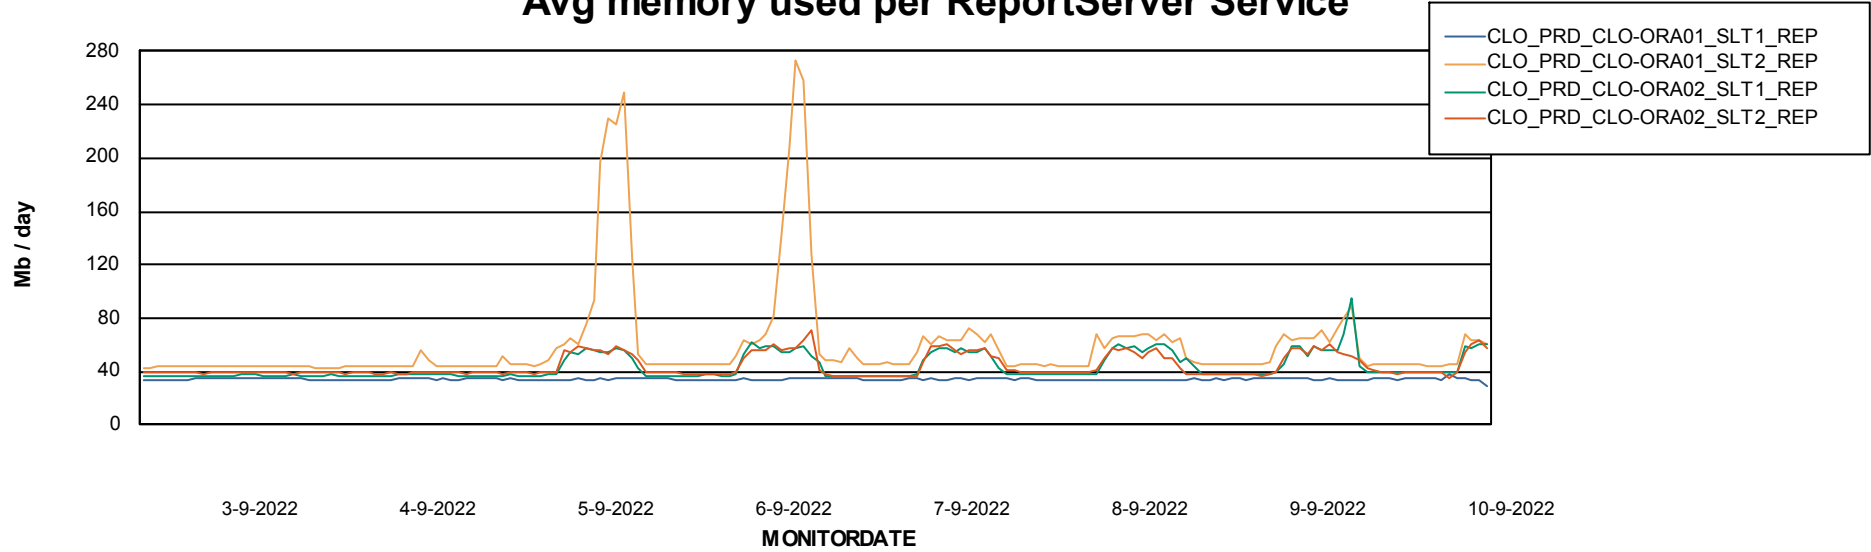

ABSSolute Application ReportServer Services

Avg memory used per ReportServer Service