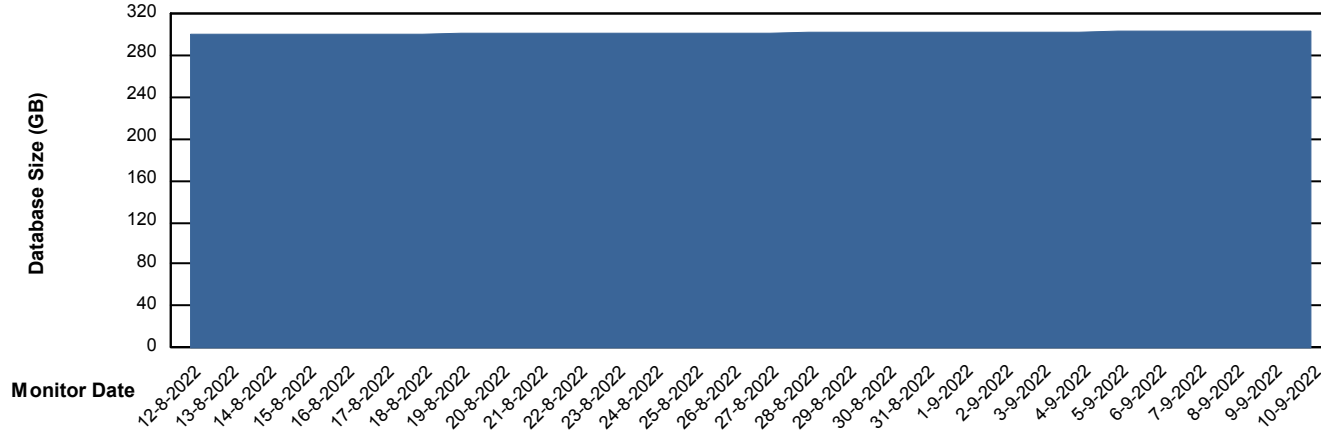

DATABASE SIZE CLODB_PRD_CLO-ORA01

Database growth over last month