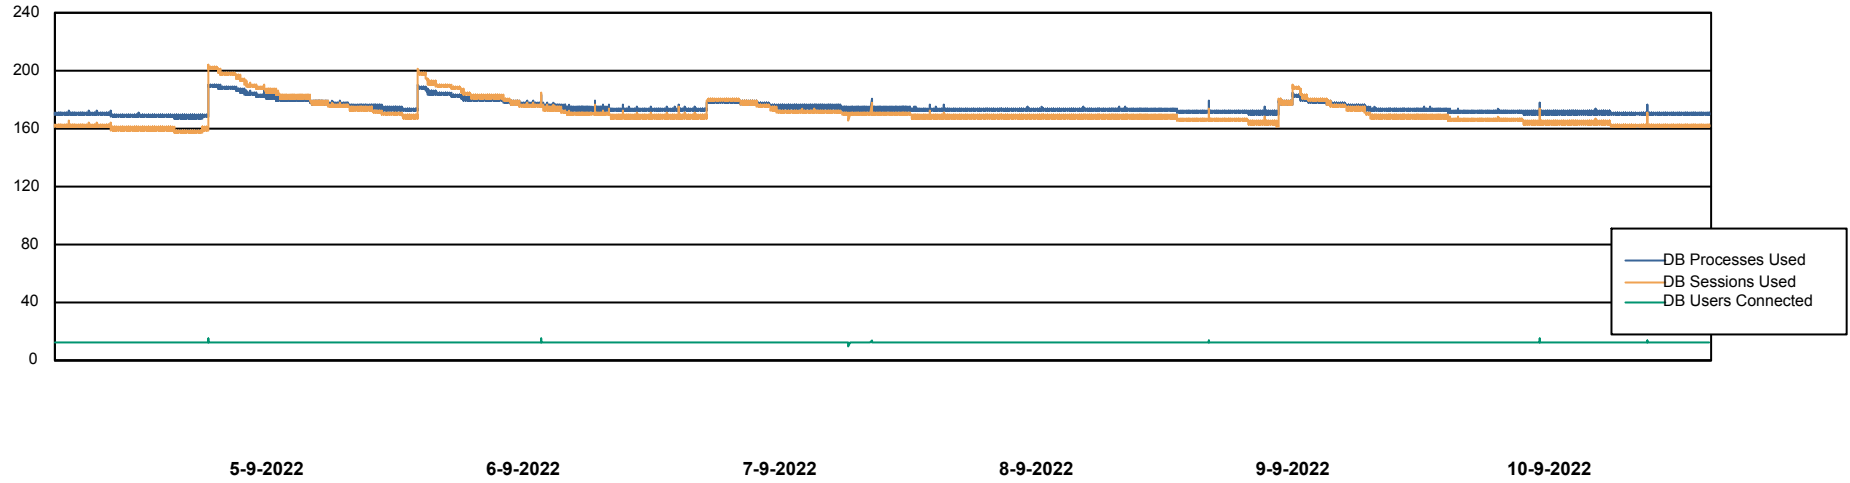

Database Performance CLODB_TEST_CLO-ORA02