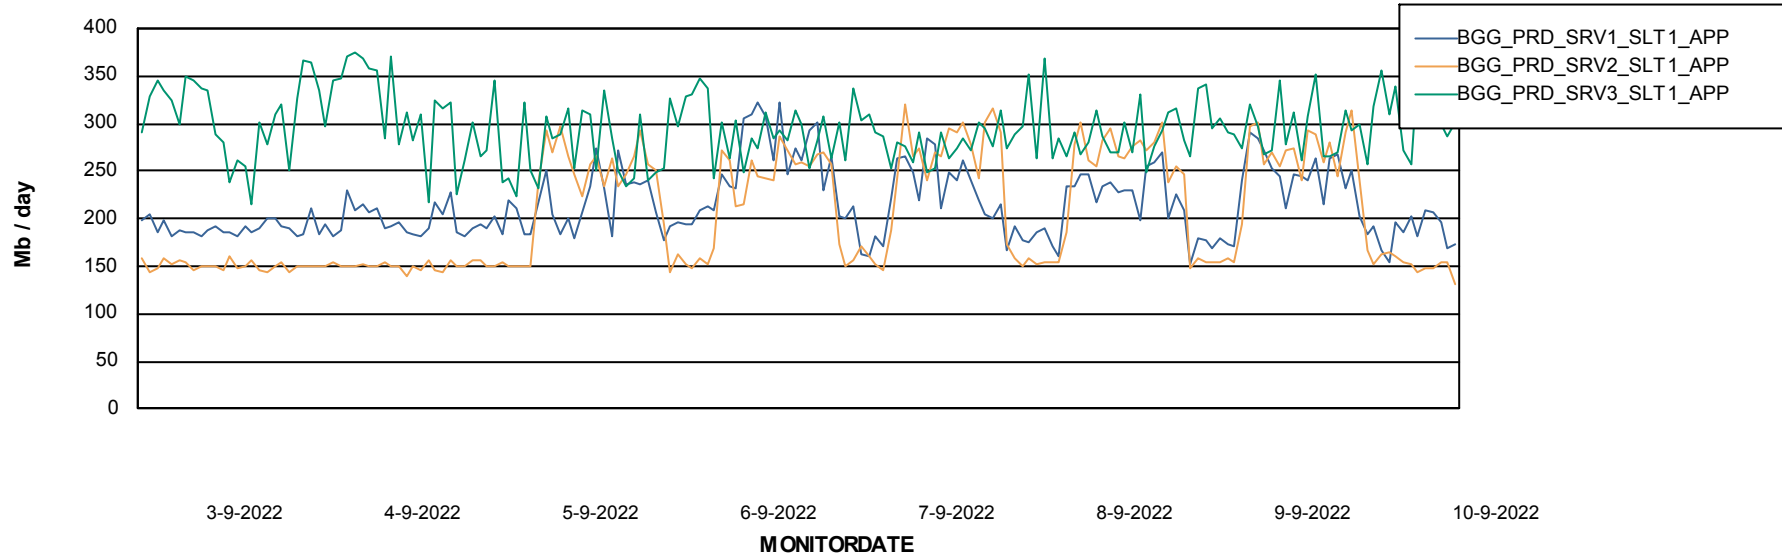

ABSolute Application Server Services

Avg memory used per ABS Server Service