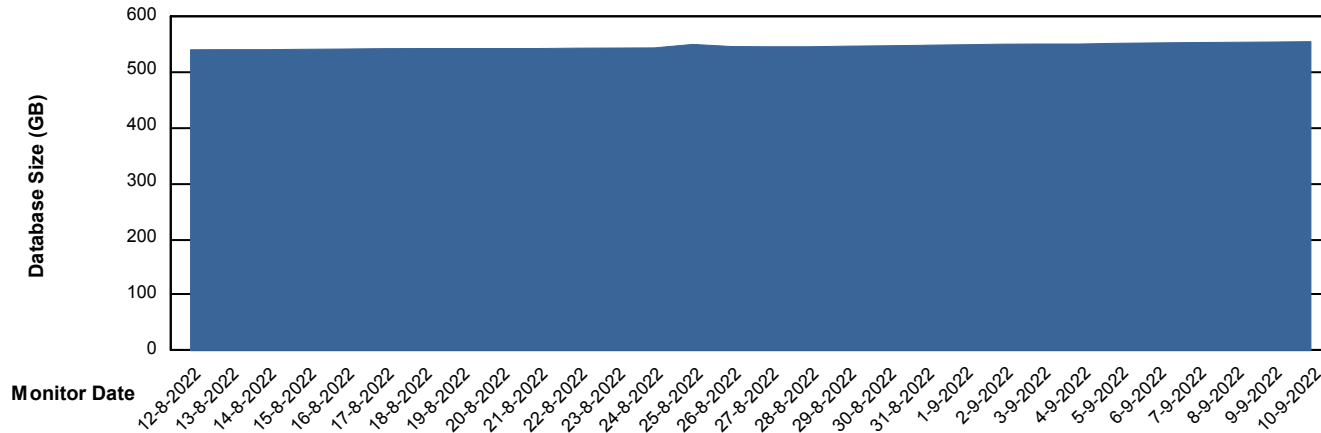

DATABASE SIZE BGGDB_Production

Database growth over last month