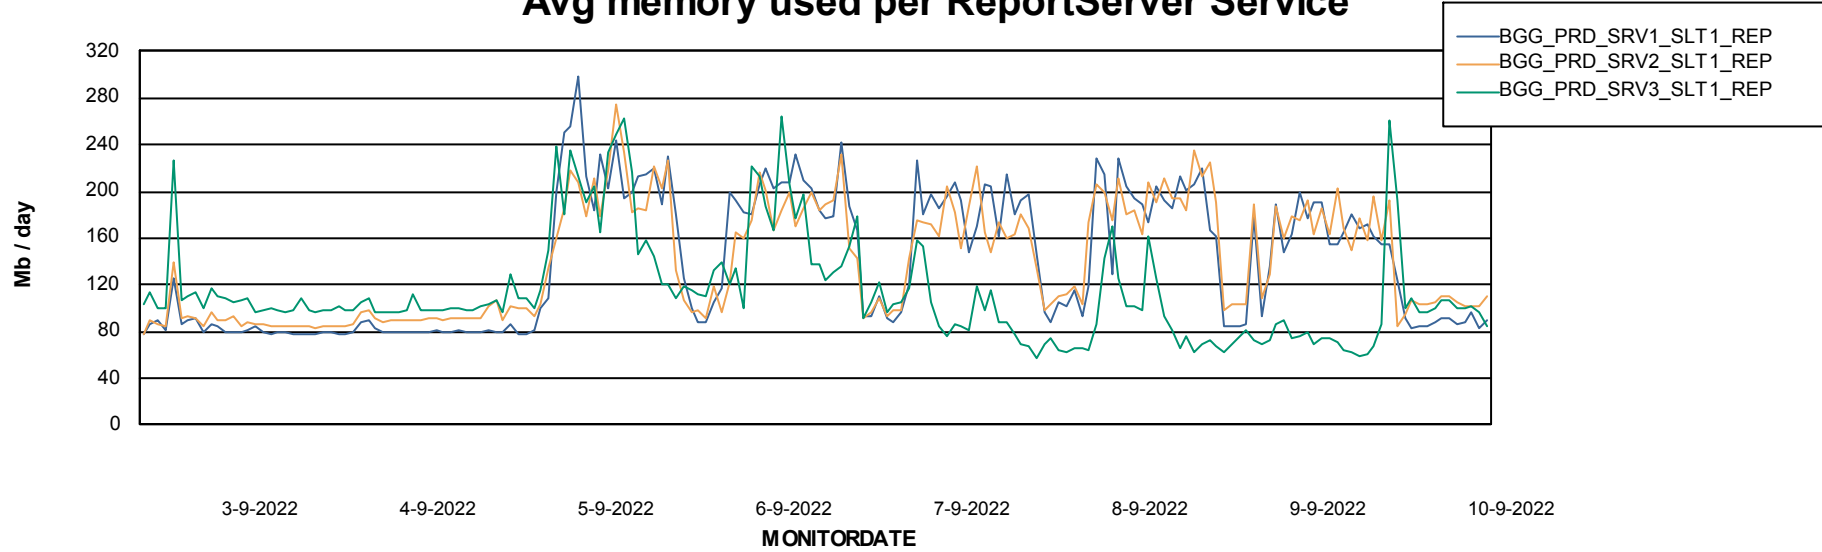

ABSSolute Application ReportServer Services

Avg memory used per ReportServer Service