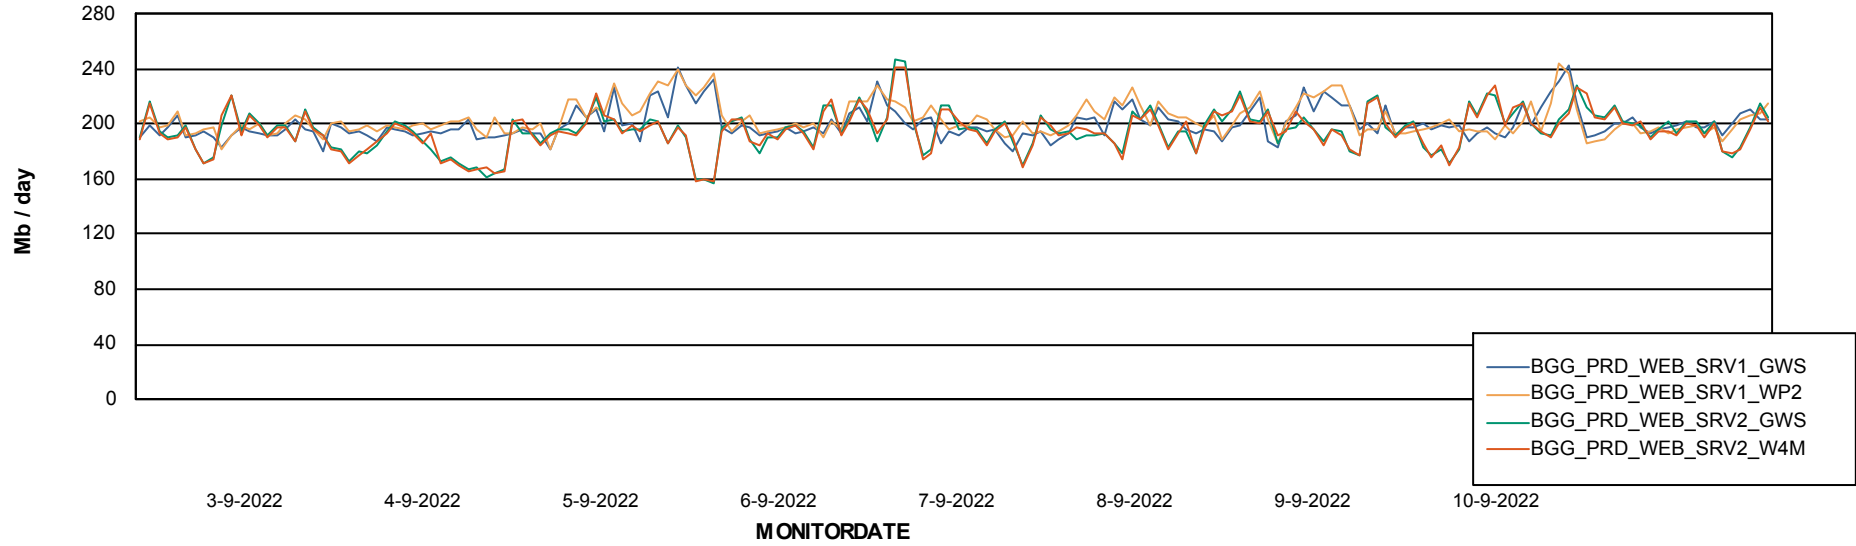

ABSSolute Web Component Services

Avg memory used per ABS Web component