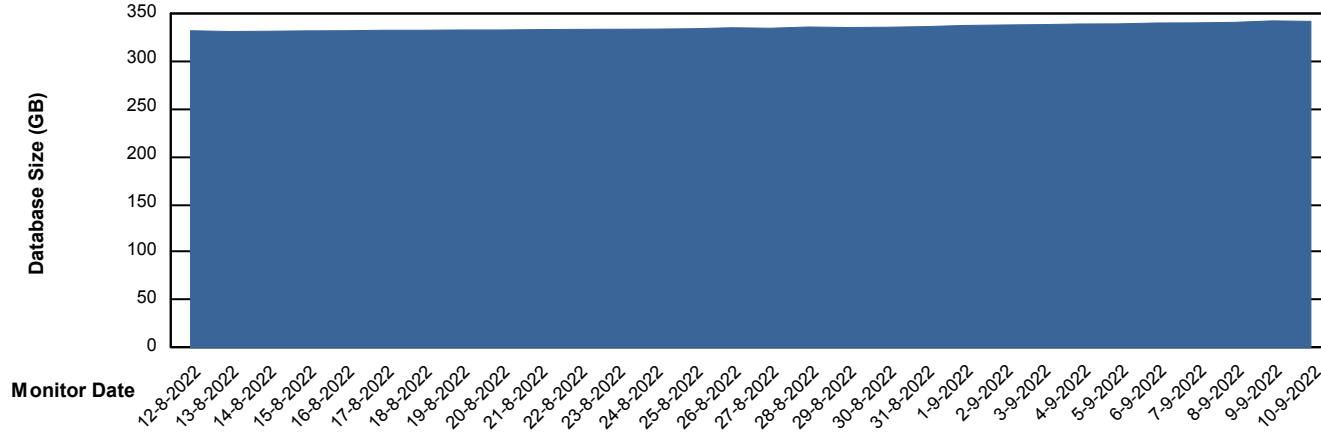

DATABASE SIZE BGGDB_BI

Database growth over last month