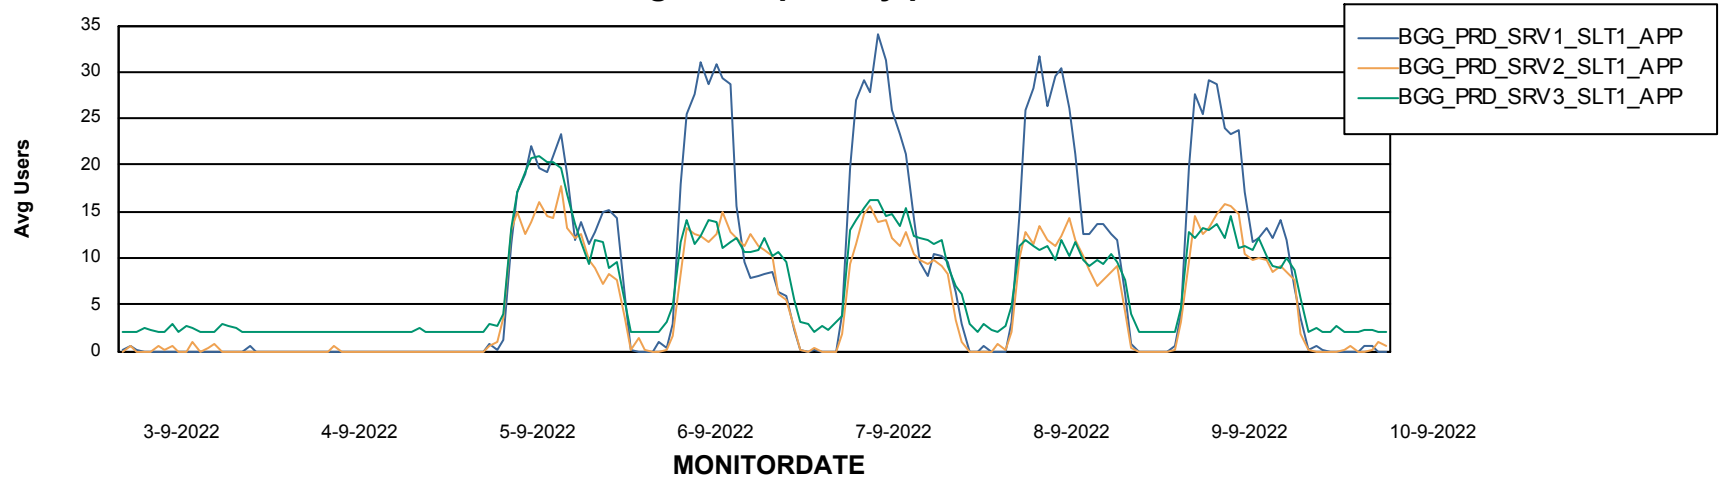

Avg users per day per ABS server