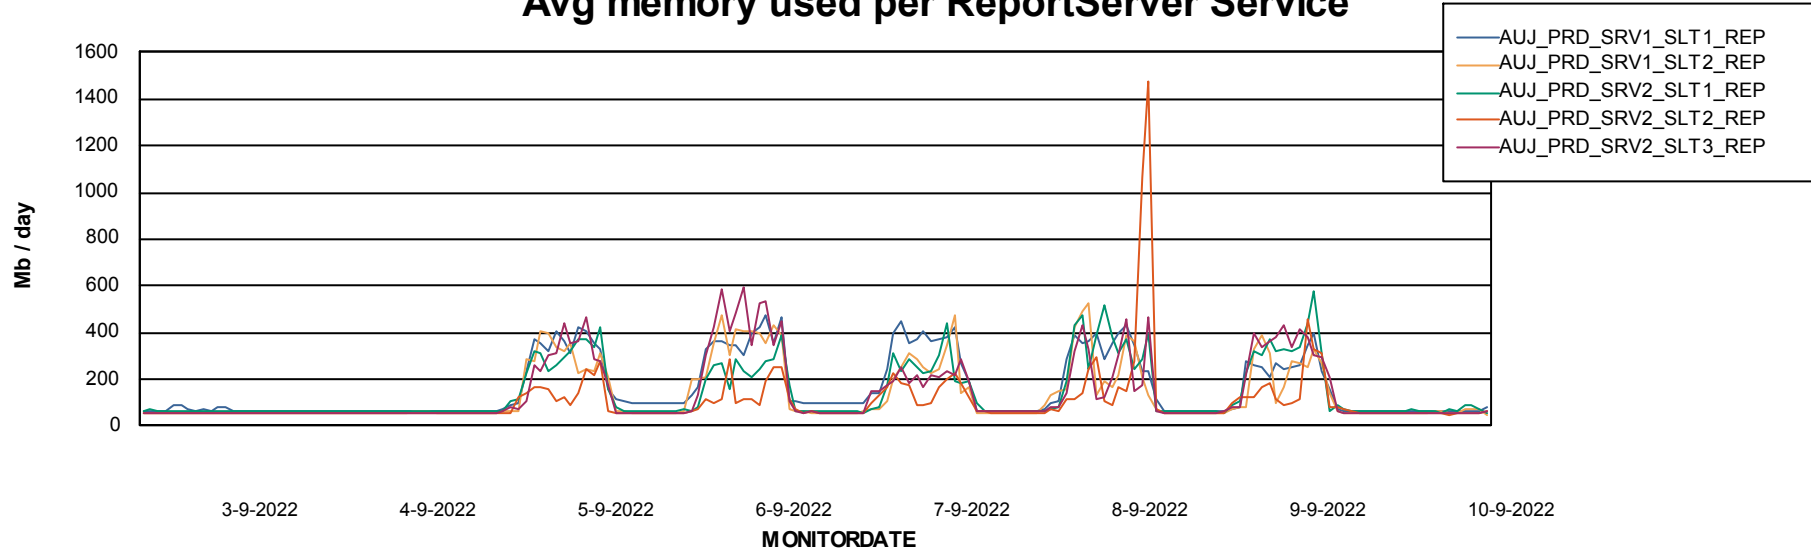

ABSSolute Application ReportServer Services

Avg memory used per ReportServer Service