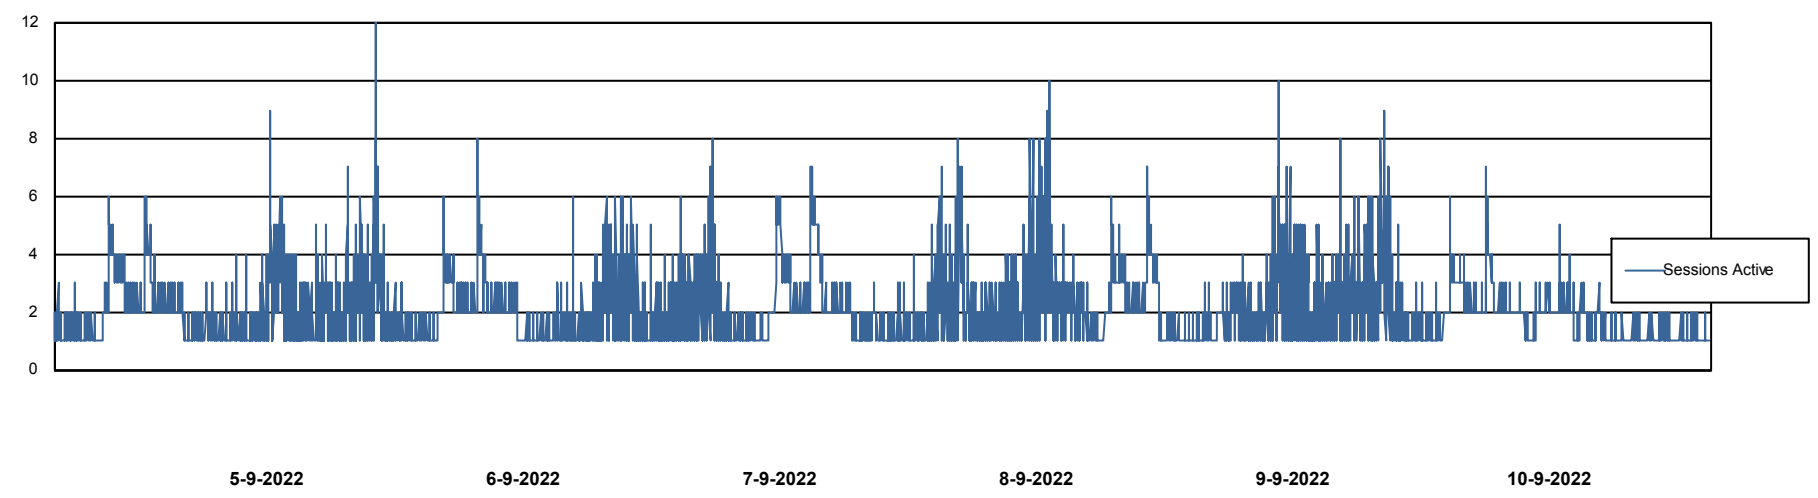

Weekly SLA Customer Report

Customer AUJ Production
Database ID 41

Database Performance AUJ Prod. BI DB (PABSBI1 server)

Weekly SLA Customer Report

Customer AUJ Production
Database ID 41

Database Performance AUJ_DB1_Primary