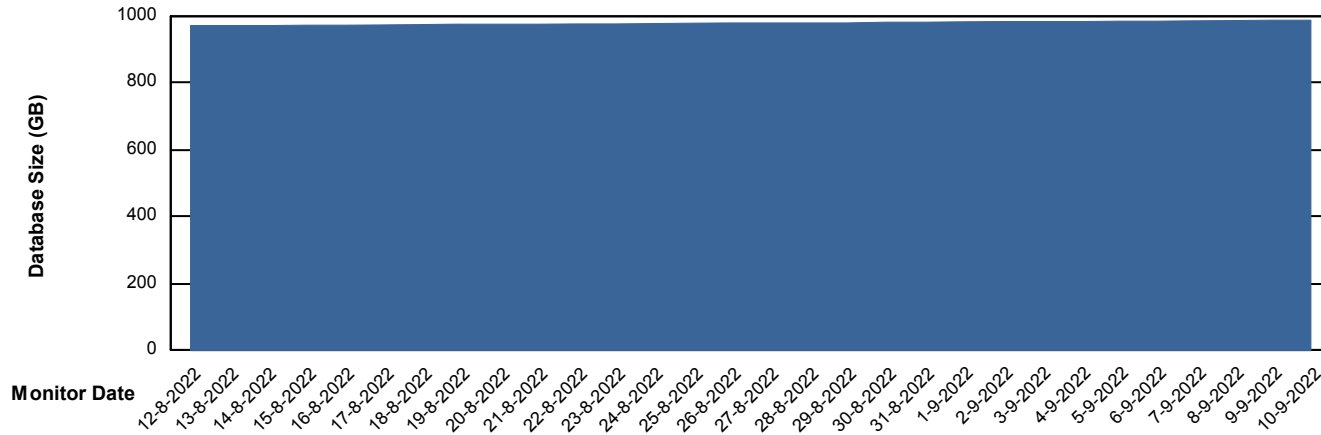

Weekly SLA Customer Report

Customer AUJ Production
Database ID 41

DATABASE SIZE AUJ Prod. BI DB (PABSBI1 server)

Database growth over last month

DATABASE SIZE AUJ_DB1_Primary

Database growth over last month