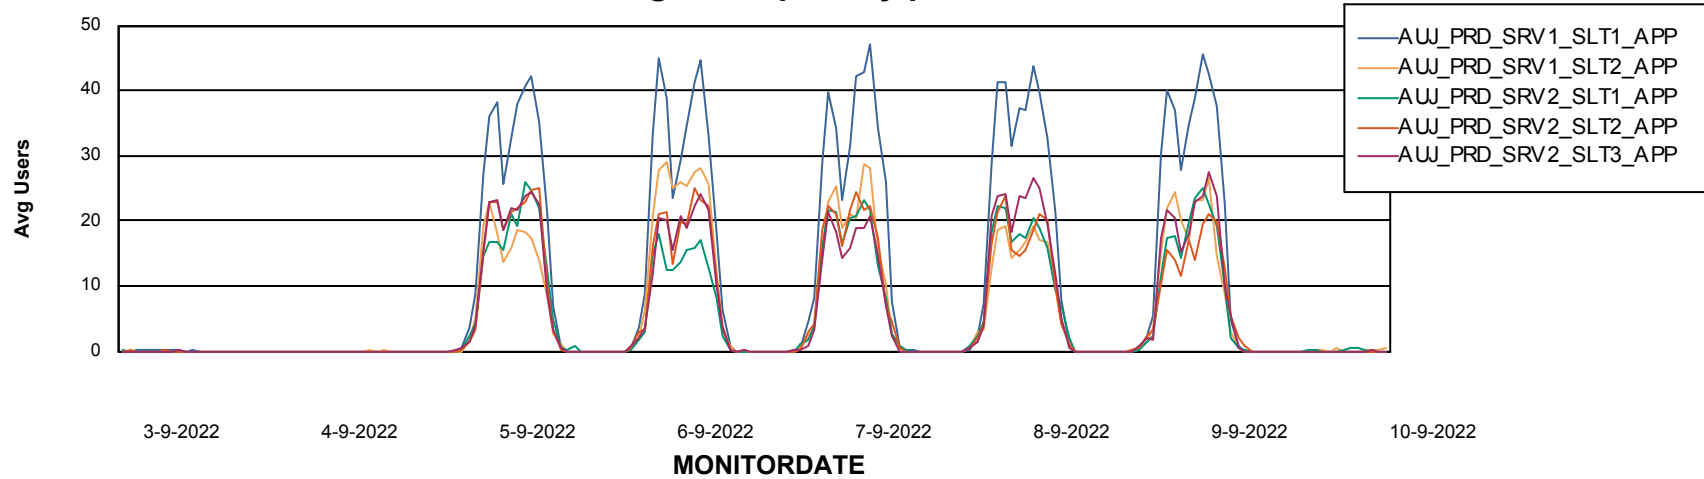

Weekly SLA Customer Report

Customer AUJ Production
Database ID 41

ABSSolute Application Server Services

Avg memory used per ABS Server Service

Avg users per day per ABS server

Weekly SLA Customer Report

Customer AUJ Production
Database ID 41