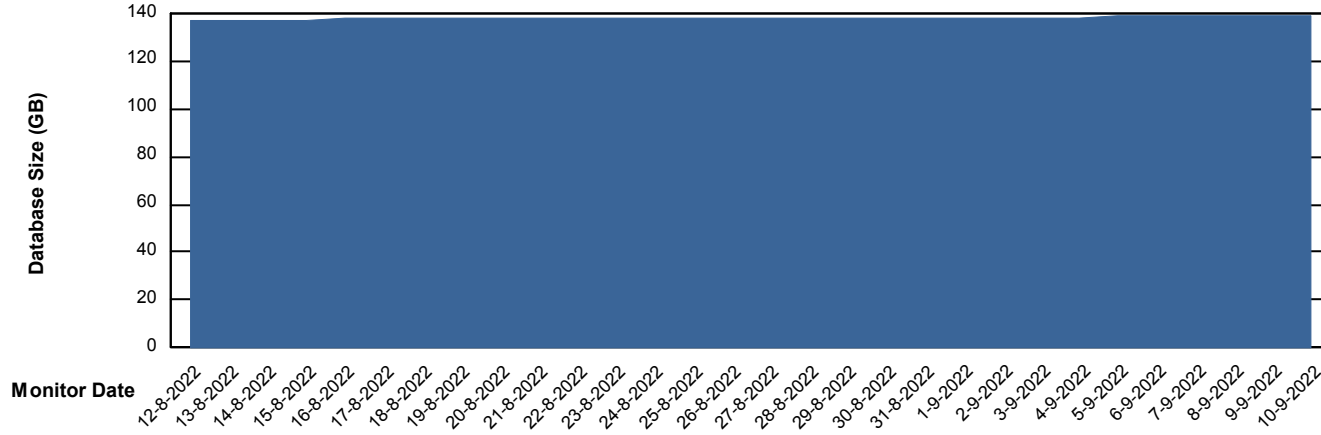

DATABASE SIZE AUJ Prod. BI DB (PABSBI1 server)

Database growth over last month