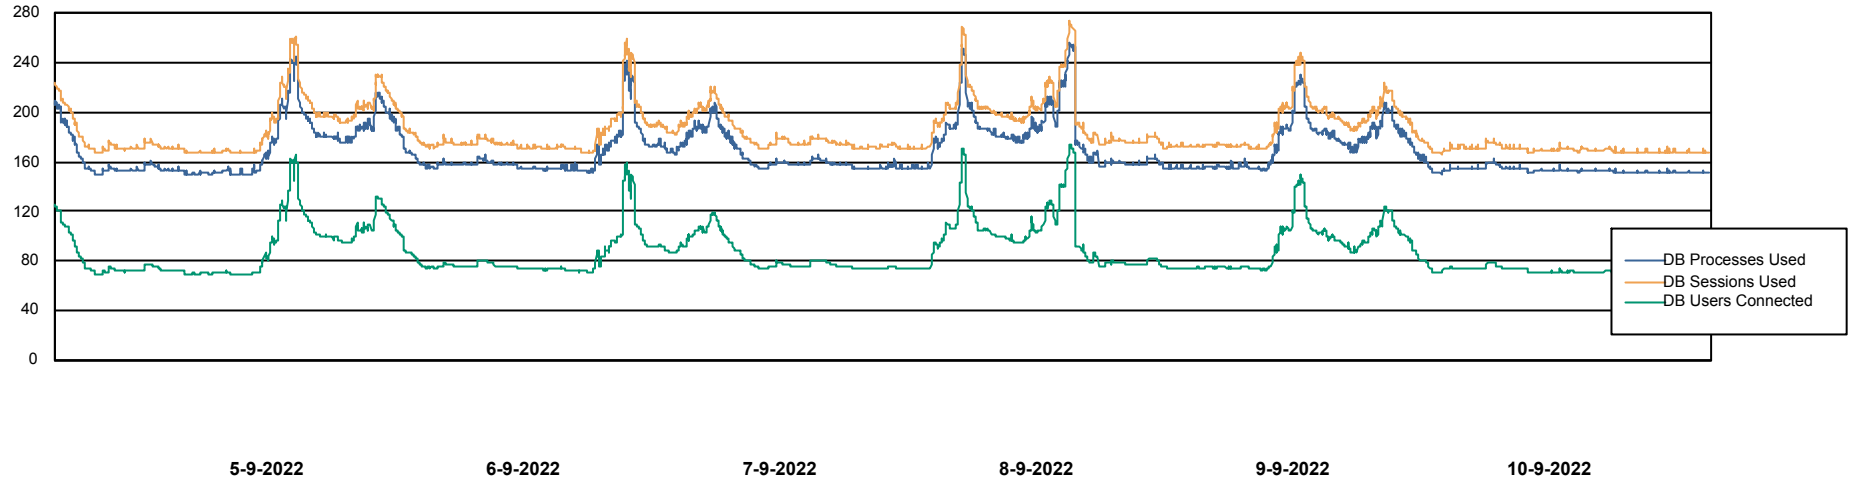

Weekly SLA Customer Report

Customer AUJ Production
Database ID 41

Database Performance AUJ Prod. BI DB (PABSBI1 server)

Weekly SLA Customer Report

Customer AUJ Production
Database ID 41

Database Performance AUJ_DB1_Primary