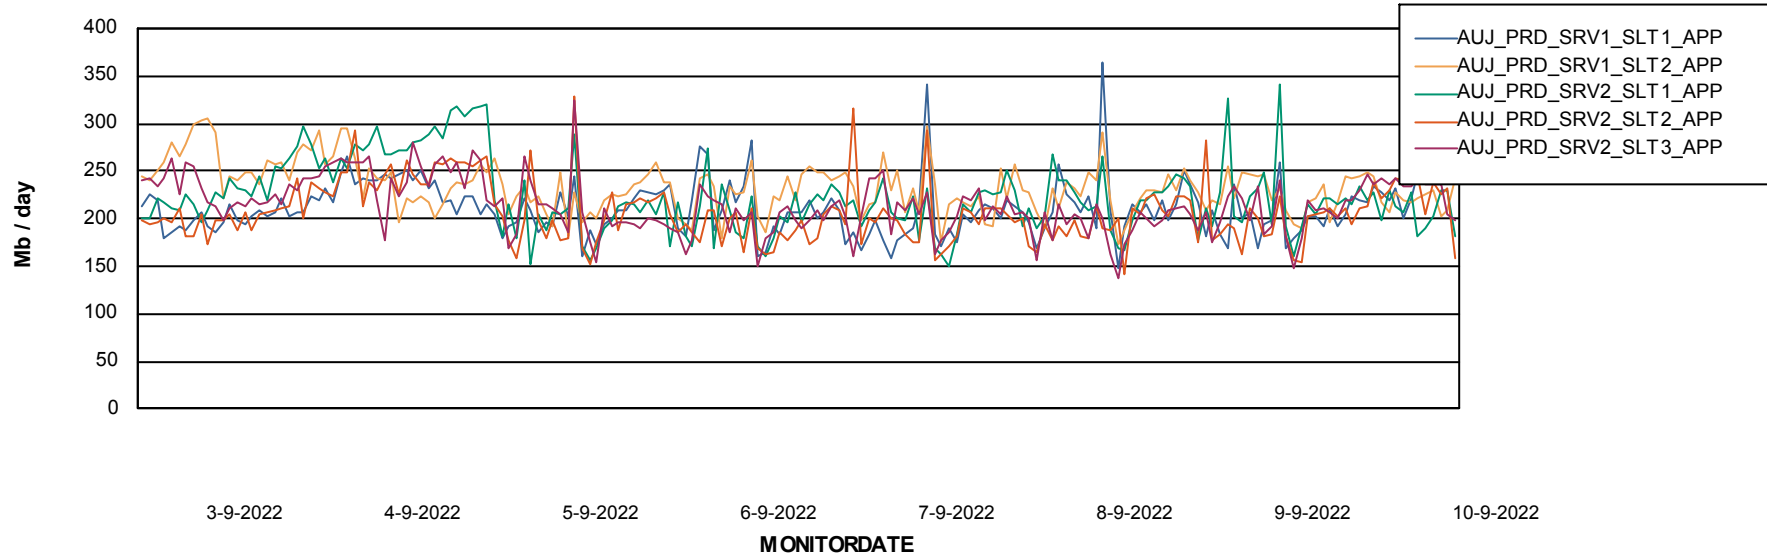

ABSSolute Application Server Services

Avg memory used per ABS Server Service